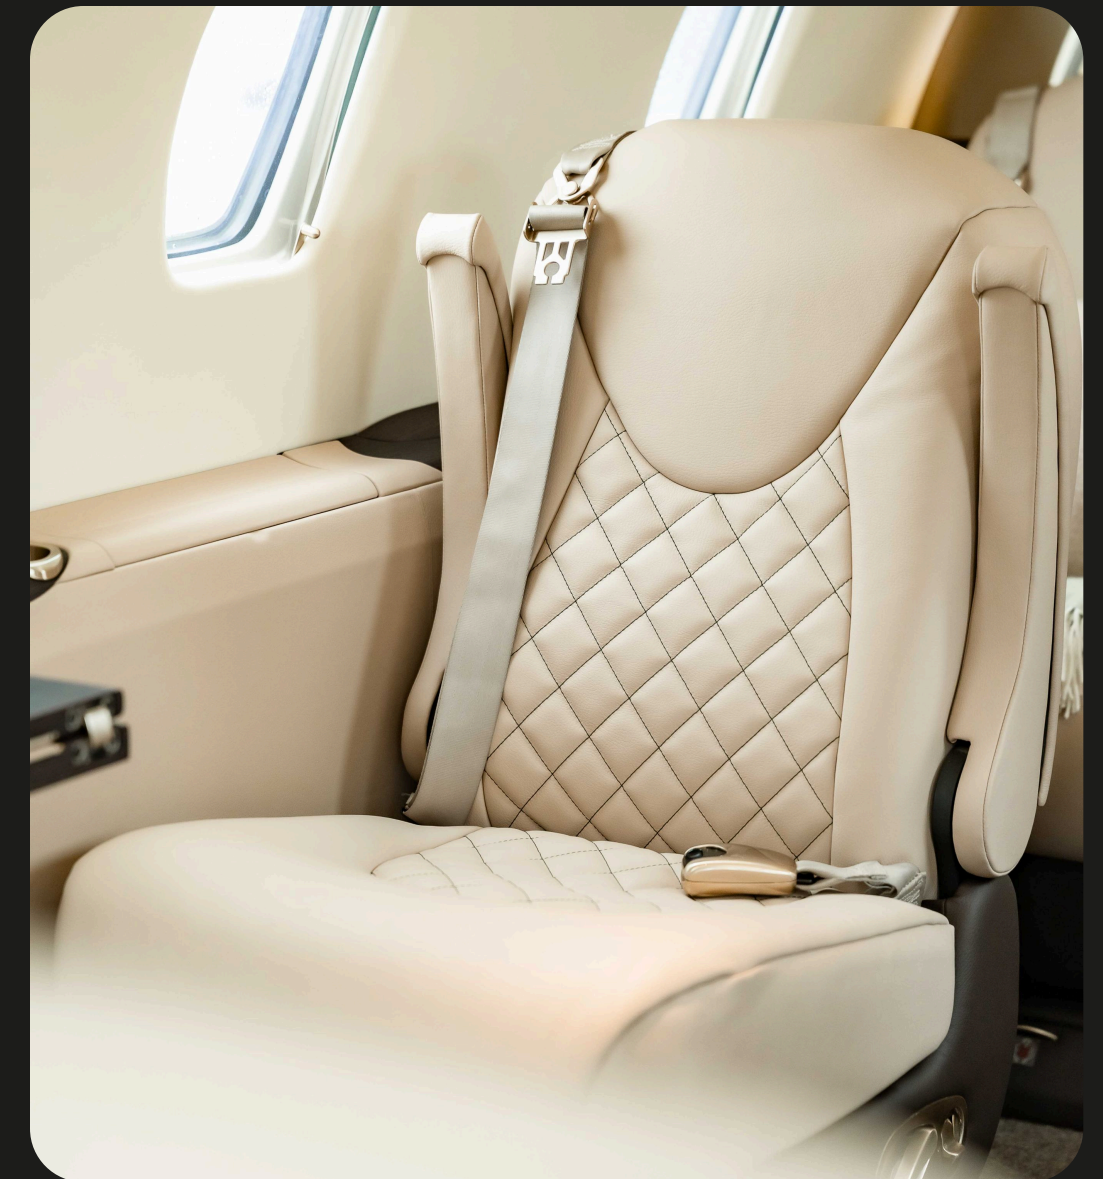

Citation XLS D-CRIE

LUMINAIR

General Information

Manufacturer	Textron Aviation
Model Series	Citation 560XL
YOM	2008
Crew	2 Pilots
Total Passengers	8

Performance

Maximum Range	1,800 nm (~3.334 km)
Cruise Speed	Mach 0.75 (~815 km/h)

*depending on passenger load and weather conditions

Measurements

Cabin Height	1,73 m
Cabin Width	1,70 m
Cabin Length	5,50 m

Cabin Configuration

- Six executive seats with full swivel, recline, and sliding functions
- Retractable executive tables
- Dedicated closet for storage
- Adjustable seat rails for customizable legroom
- No microwave – cold catering only
- Hot water, coffee pot, ice bin
- Pets allowed
- Smoking allowed

Amenities

Enclosed Lavatory	1 (AFT)
Satphone	Available
Wifi	Not available
IFE	Airshow
CD-Player	Available
Outlets	Auxiliary power outlets for devices

Luggage

Suitcases	Up to 8 standard sized suitcases
Max. Cargo	143 kg (315 lbs)
Baggage Volume	2,25 m ³