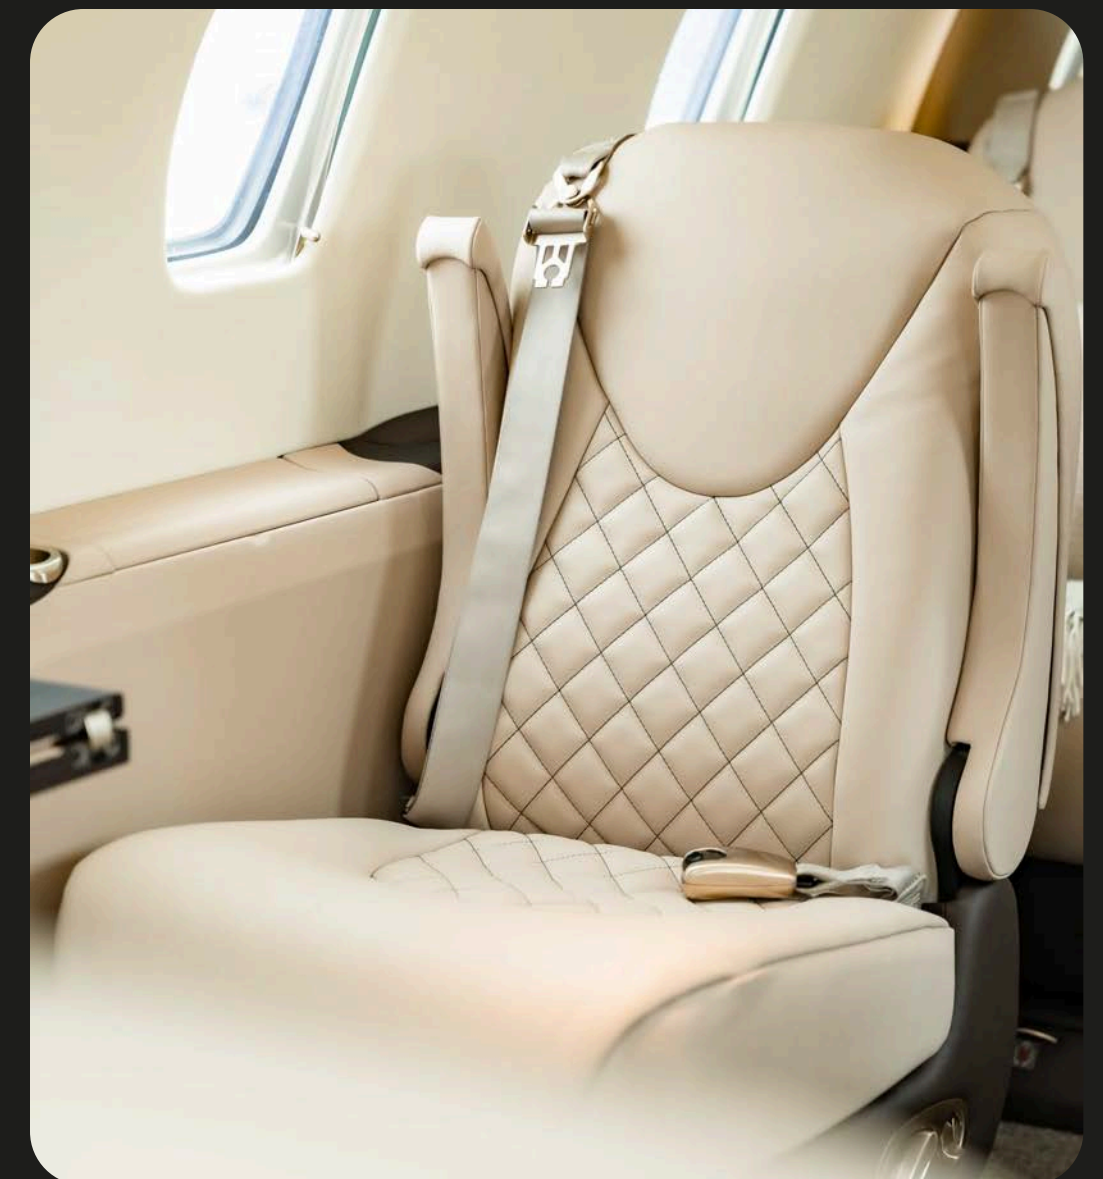

Citation XLS+ D-CJFK

LUMINAIR

General Information

Manufacturer	Textron Aviation
Model Series	Citation 560XL
YOM	2013
Crew	2 Pilots
Total Passengers	8

Performance

Maximum Range	1,800 nm (~3.334 km)
Cruise Speed	Mach 0.75 (~815 km/h)

*depending on passenger load and weather conditions

Measurements

Cabin Height	1,73 m
Cabin Width	1,70 m
Cabin Length	5,50 m

Cabin Configuration

- Six executive seats with full swivel, recline, and sliding functions
- Retractable executive tables
- Dedicated closet for storage
- Adjustable seat rails for customizable legroom
- No microwave – cold catering only
- Hot water, coffee pot, ice bin
- Pets allowed
- Smoking allowed

Amenities

Enclosed Lavatory	1 (AFT)
Satphone	Available
Wifi	Not available
IFE	Airshow
CD-Player	Available
Outlets	Auxiliary power outlets for devices

Luggage

Suitcases	Up to 8 standard sized suitcases
Max. Cargo	143 kg (315 lbs)
Baggage Volume	2,25 m ³