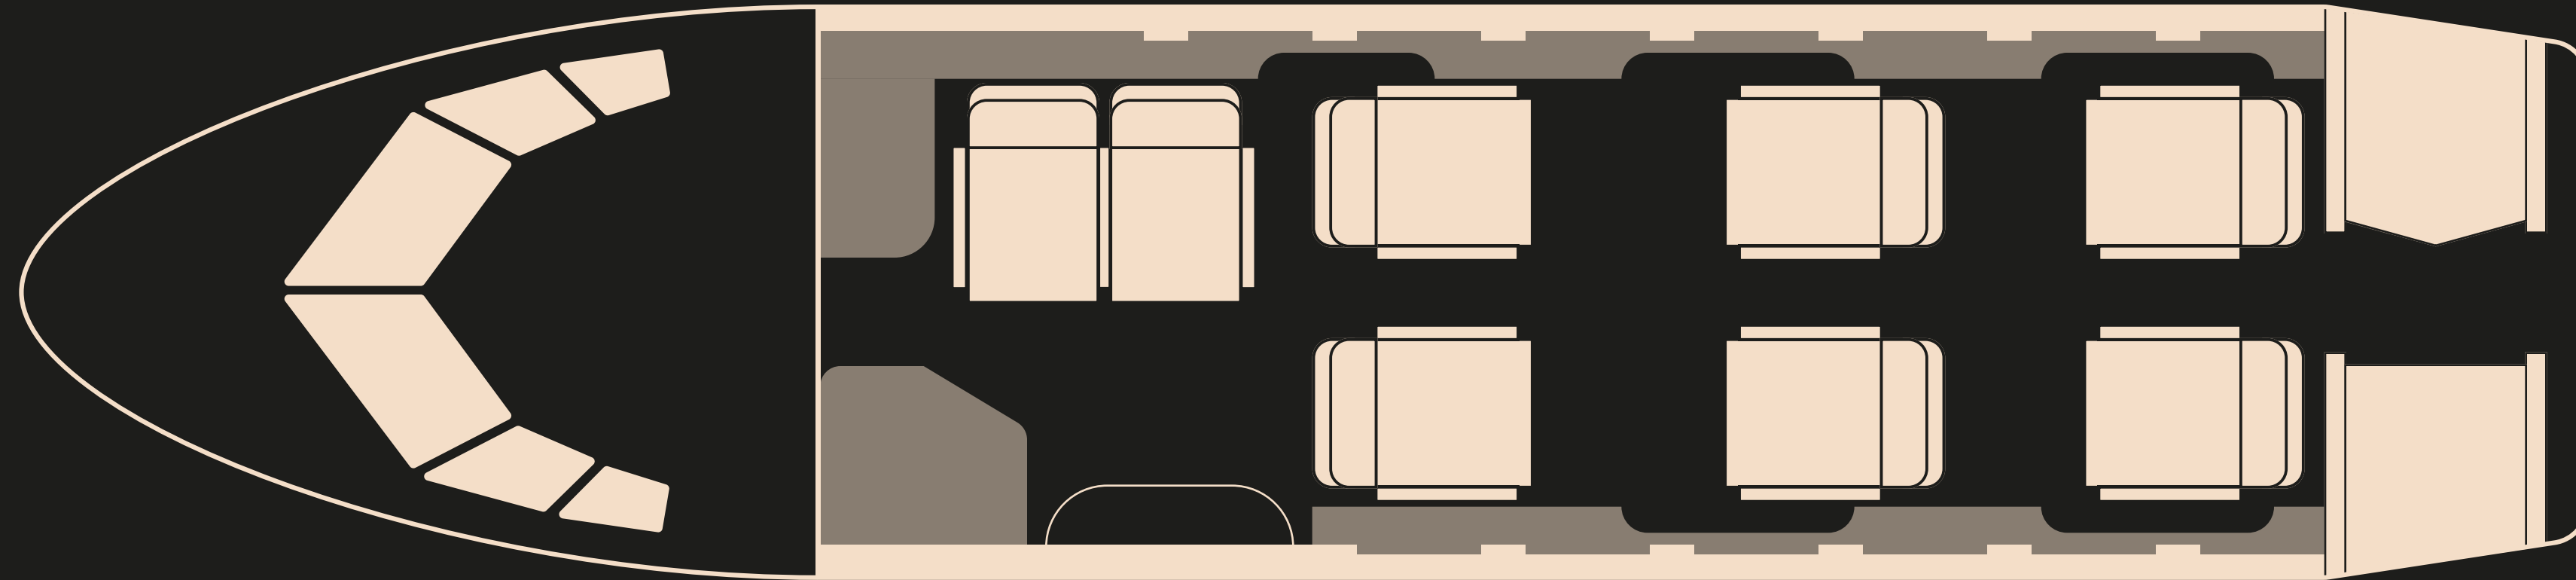

Citation XLS+ D-CJFK

LUMINAIR

General Information

Manufacturer	Textron Aviation
Model Series	Citation 560XL
YOM	2013
Crew	2 Pilots
Total Passengers	8

Performance

Maximum Range	1,800 nm (~3.334 km)
Cruise Speed	Mach 0.75 (~815 km/h)

*depending on passenger load and weather conditions

Measurements

Cabin Height	1,73 m
Cabin Width	1,70 m
Cabin Length	5,50 m

Cabin Configuration

- Six executive seats with full swivel, recline, and sliding functions
- Retractable executive tables
- Dedicated closet for storage
- Adjustable seat rails for customizable legroom
- No microwave – cold catering only
- Hot water, coffee pot, ice bin
- Pets allowed
- Smoking allowed