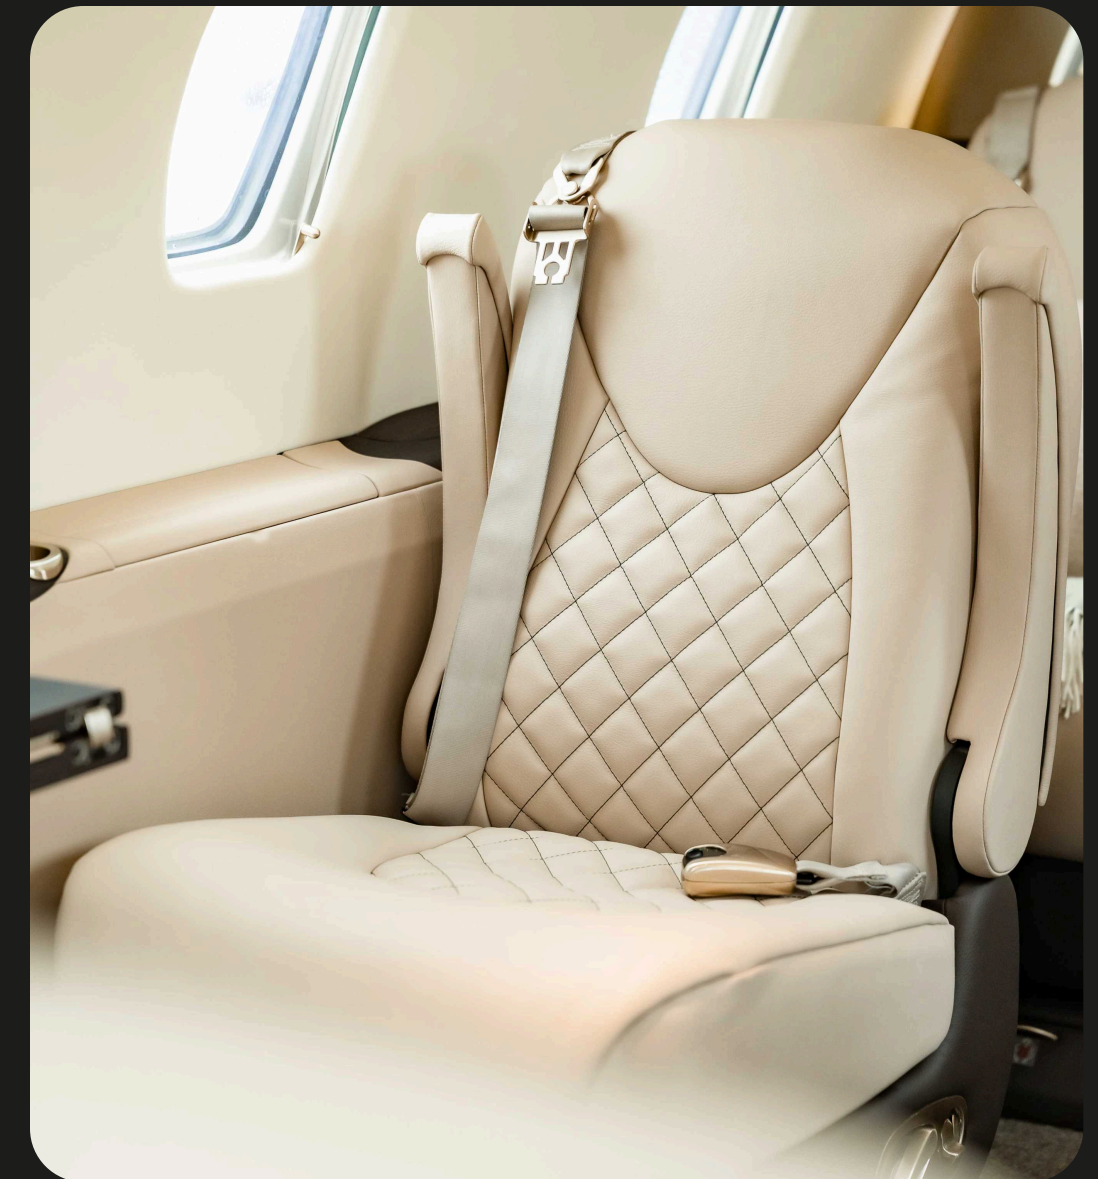

Citation XLS D-CRIE

LUMINAIR

General Information

Manufacturer	Textron Aviation
Model Series	Citation 560XL
YOM	2008
Crew	2 Pilots
Total Passengers	8

Performance

Maximum Range	1,800 nm (~3.334 km)
Cruise Speed	Mach 0.75 (~815 km/h)

*depending on passenger load and weather conditions

Measurements

Cabin Height	1,73 m
Cabin Width	1,70 m
Cabin Length	5,50 m

Cabin Configuration

- Six executive seats with full swivel, recline, and sliding functions
- Retractable executive tables
- Dedicated closet for storage
- Adjustable seat rails for customizable legroom
- No microwave – cold catering only
- Hot water, coffee pot, ice bin
- Pets allowed
- Smoking allowed

Amenities

Enclosed Lavatory	1 (AFT)
Satphone	Available
Wifi	Not available
IFE	Airshow
CD-Player	Available
Outlets	Auxiliary power outlets for devices

Luggage

Suitcases	Up to 8 standard sized suitcases
Max. Cargo	143 kg (315 lbs)
Baggage Volume	2,25 m ³