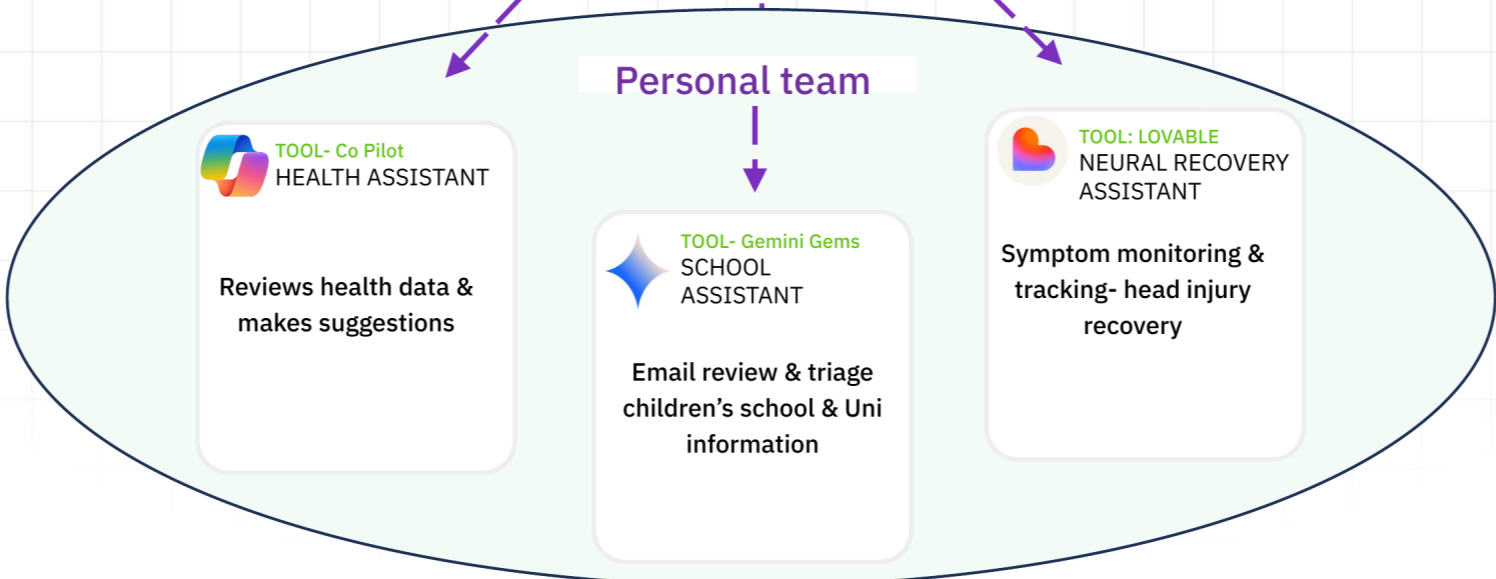

**Estimated time saved:
~18 hours per week**

**Quality:
Improved quality of thinking**