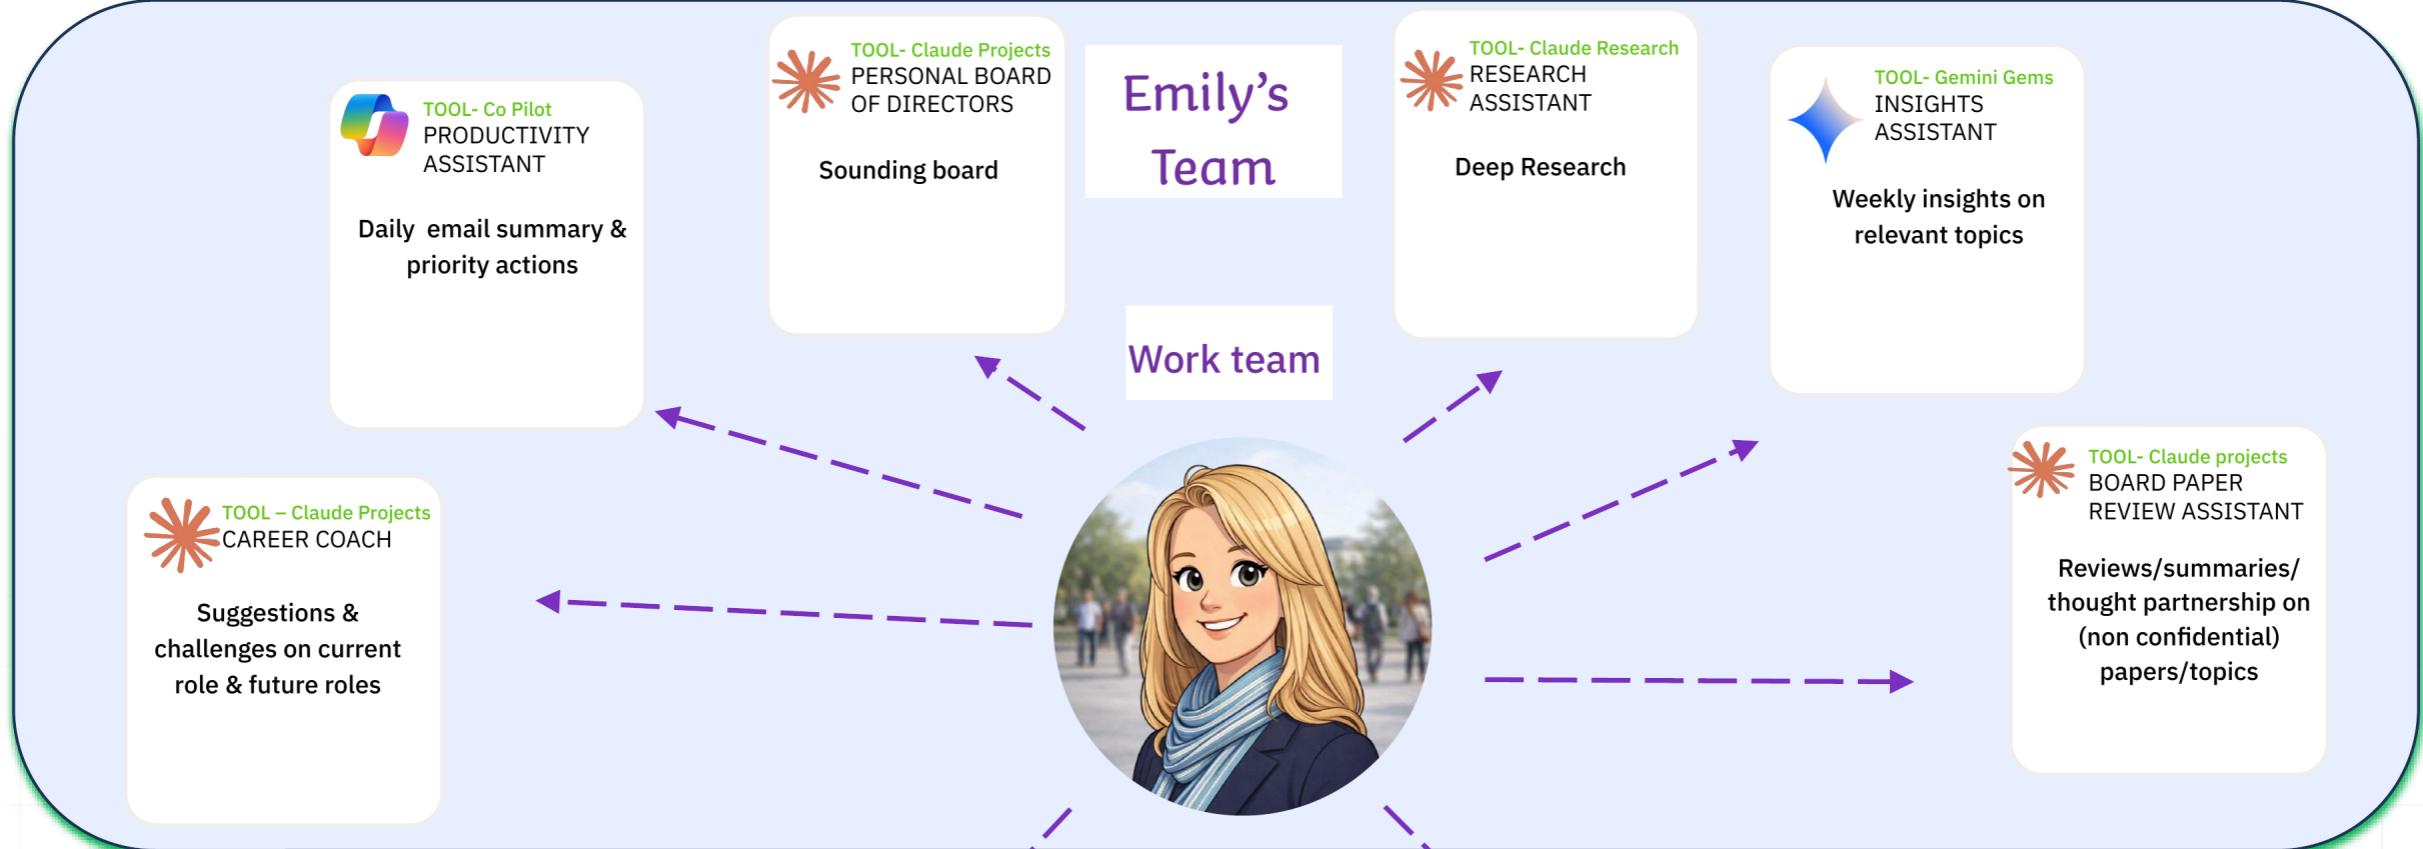

CONDUCTED BY

Pawel Gorski

CO-FOUNDER & CGO, LEAD WITH AI

CONDUCTED BY

Daan van Rossum

FOUNDER & CEO, LEAD WITH AI

CONDUCTED BY

Henrik Jarleskog

MD, EUROPE, LEAD WITH AI

**Estimated time saved:
~18 hours per week**

**Quality:
Improved quality of thinking**