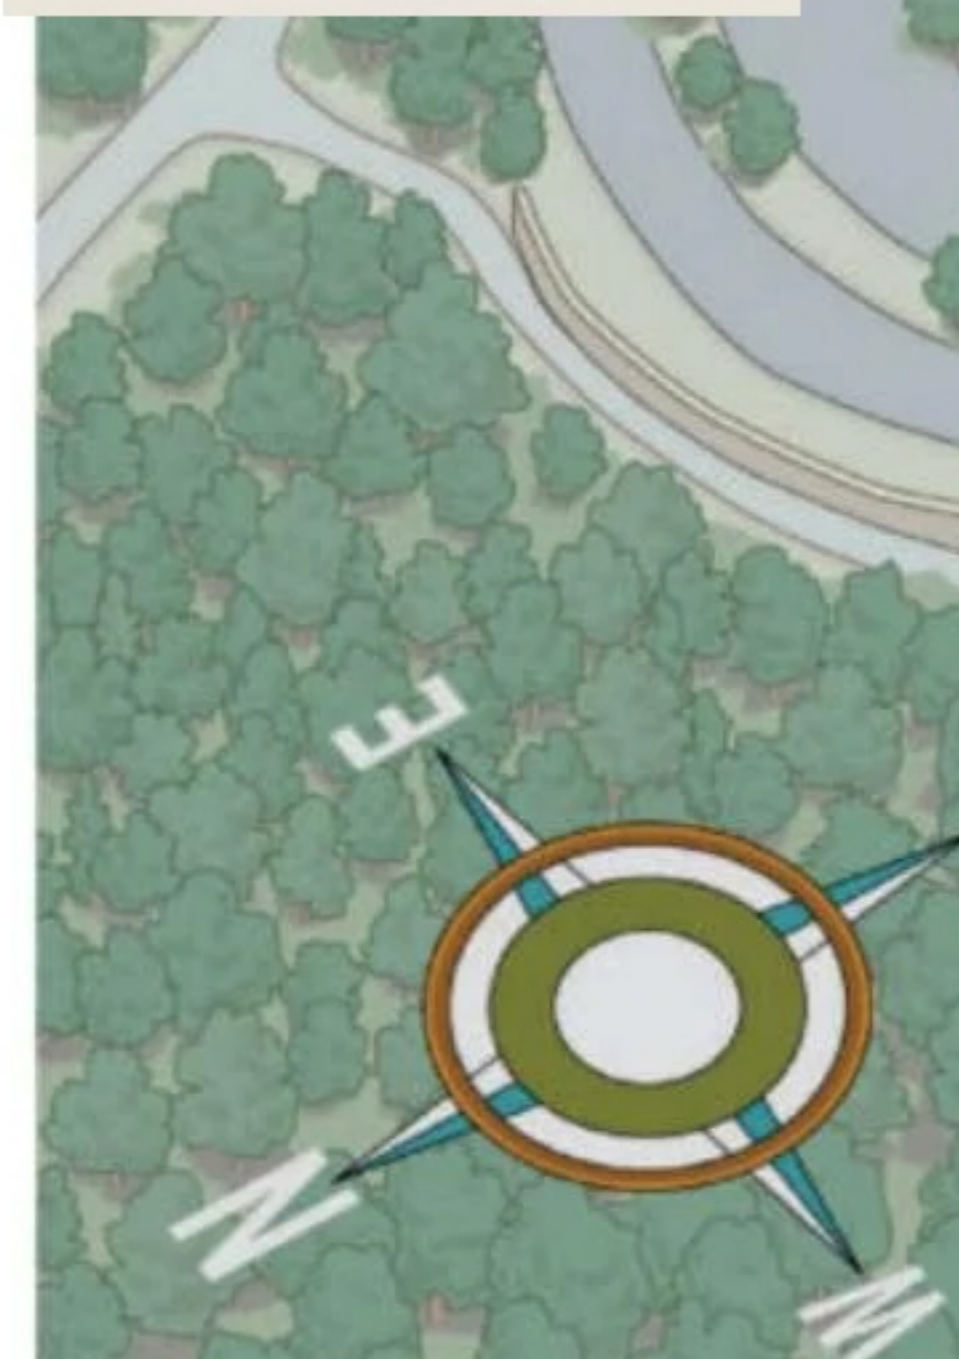

Signia
by Hilton

LA CANTERA RESORT & SPA

Discounted parking

WITH

metropolis

Scan code to
claim your discount

MAIN ENTRANCE
Shops at La Cantera
Shopping Center
Six Flags Fiesta Texas

Open Self-Parking

- | | | |
|---|-----------------------------------|------------------------------------|
| 1 Lobby / Front Desk | 14 Topaz | 27 City View Terrace |
| 2 Sire Bar & Bocado | 15 Arcade | 28 Loma de Vida Spa & Quenche |
| 3 Plaza San Saba | 16 Bocce Court | 29 Henrietta's Market |
| 4 Meetina Rooms (3rd Floor) | 17 Resort Pool | 30 Snack Shack at the Turn |
| 5 Emily's Rose Court Brunch | 18 Resort Hot Tub | 31 Resort Course Pro Shop |
| 6 San Antonio Grand Ballroom Reception | 19 Adult Pool | 32 Grille 254 |
| 7 La Cantera Ballroom Wedding | 20 Adult Pool Cabanas | Armour & Weiskopf Rooms |
| 8 Esparza Lawn Wedding | 21 Adult Hot Tub | 33 Palo Duro |
| 9 SweetFire Kitchen | 22 El Fortin Lawn Haldi | 34 The Villas |
| 10 Primero Cantina | 23 Vista Grille | 35 The Calera Garba |
| 11 Primero Terrace | 24 Kids Pool & Slides | 36 La Sierra at Sweet Fire Kitchen |
| 12 Pool Towel Bar | 25 Tennis Courts | 37 Pool Shop & Kids Club |
| 13 Fitness Center | 26 Shuttle to Six Flags/Shops/Rim | 38 Nature Trail |

RESORT COURSE CLUBHOUSE
RESORT COURSE DRIVING RANGE

GOLF CART PATH

LOMA de VIDA SPA & WELLNESS

THE VILLAS

35

Garba Venue at The Calera Located 0.5 Miles from Hotel. See FAQs on shruti-suyash.com to see shuttle schedule. Complimentary self-parking also available at venue.

RESORT EAST

MAIN ENTRANCE PORTE COCHÈRE

RESORT WEST

Open Self-Parking

WALKING PATH TO NATURE TRAIL

THIRD FLOOR

SECOND FLOOR