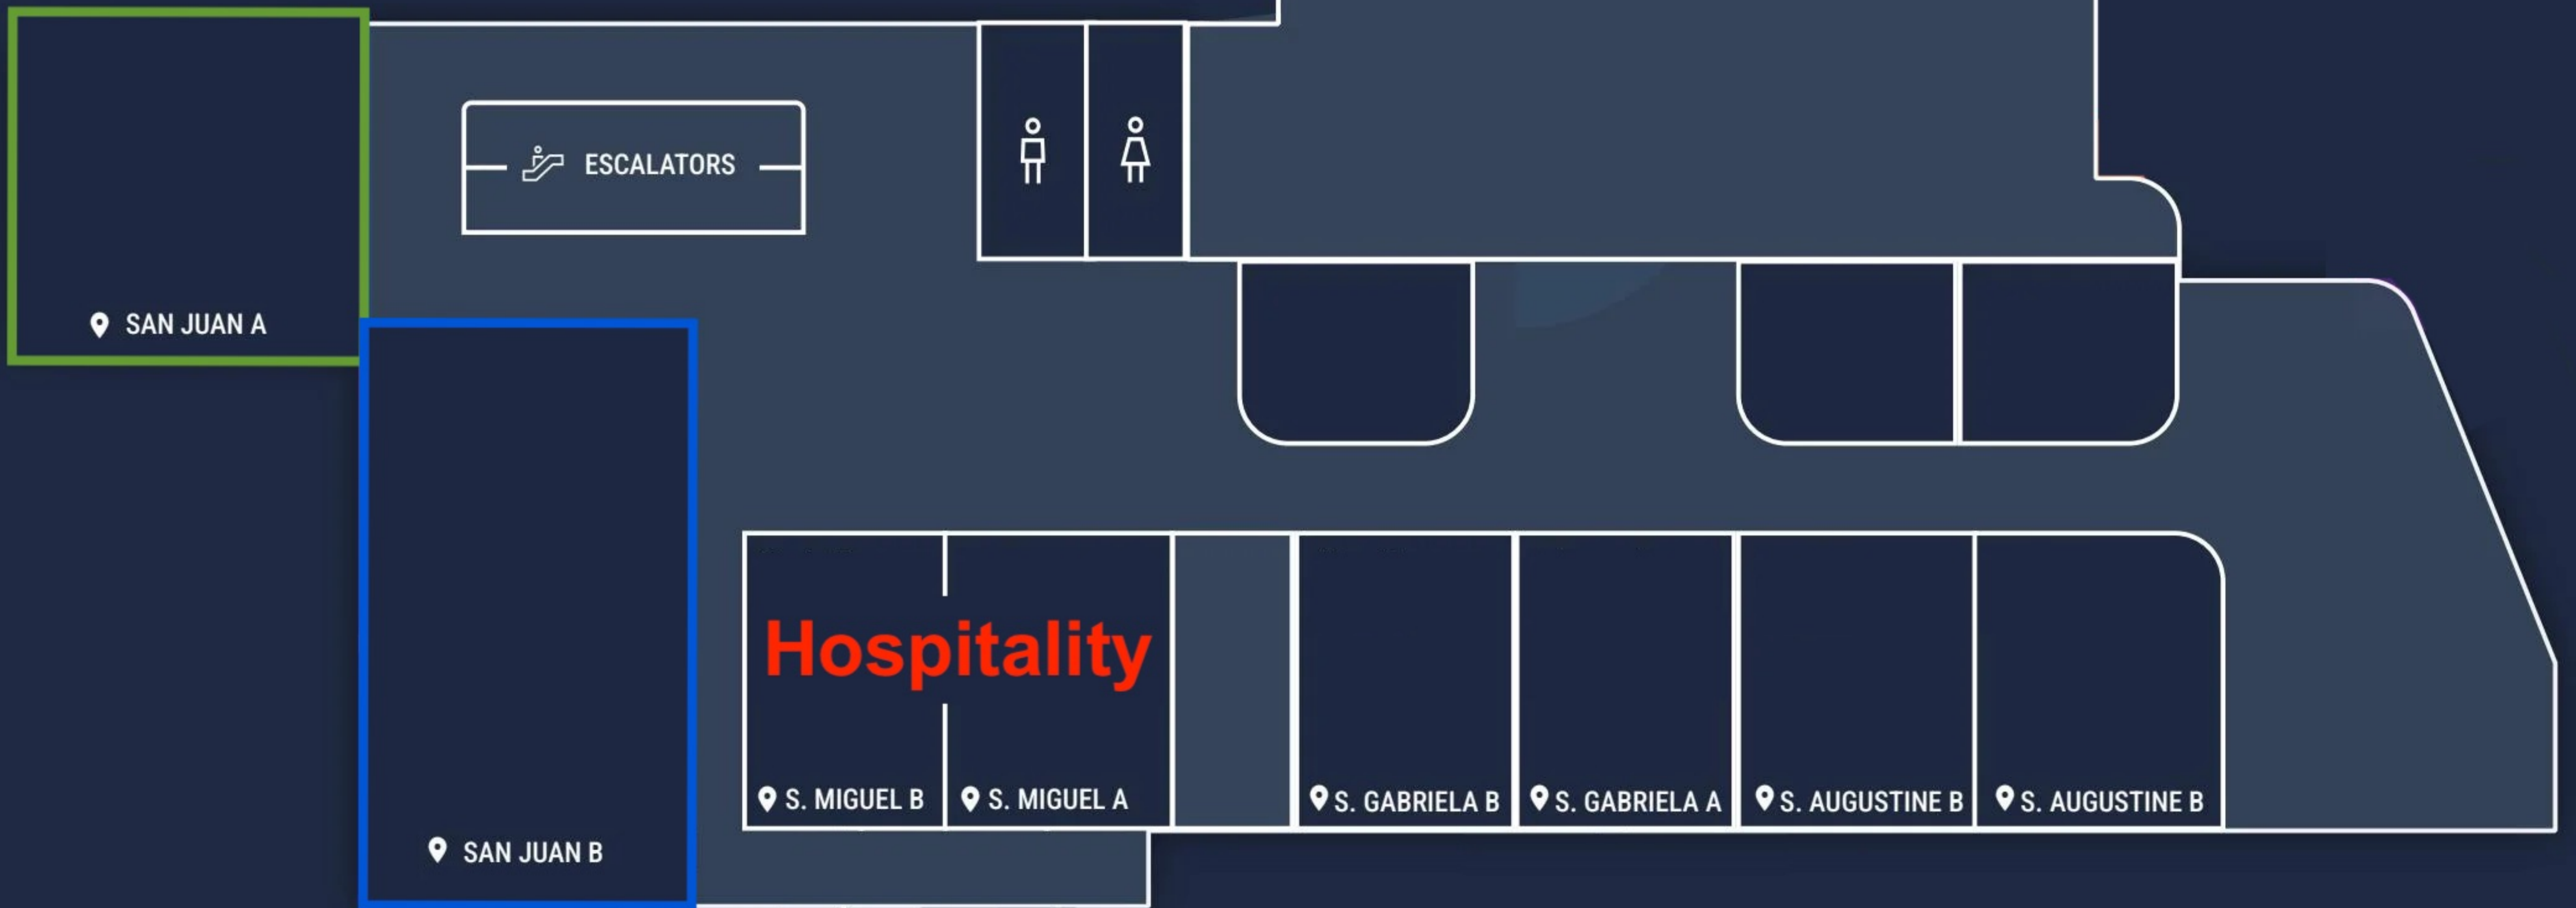

RESORT COURSE CLUBHOUSE
RESORT COURSE DRIVING RANGE

GOLF CART PATH

LOMA de VIDA SPA & WELLNESS

THE VILLAS

35

Garba Venue at The Calera Located 0.5 Miles from Hotel. See FAQs on shruti-suyash.com to see shuttle schedule. Complimentary self-parking also available at venue.

RESORT EAST

MAIN ENTRANCE PORTE COCHÈRE

RESORT WEST

Open Self-Parking

WALKING PATH TO NATURE TRAIL

THIRD FLOOR

SECOND FLOOR