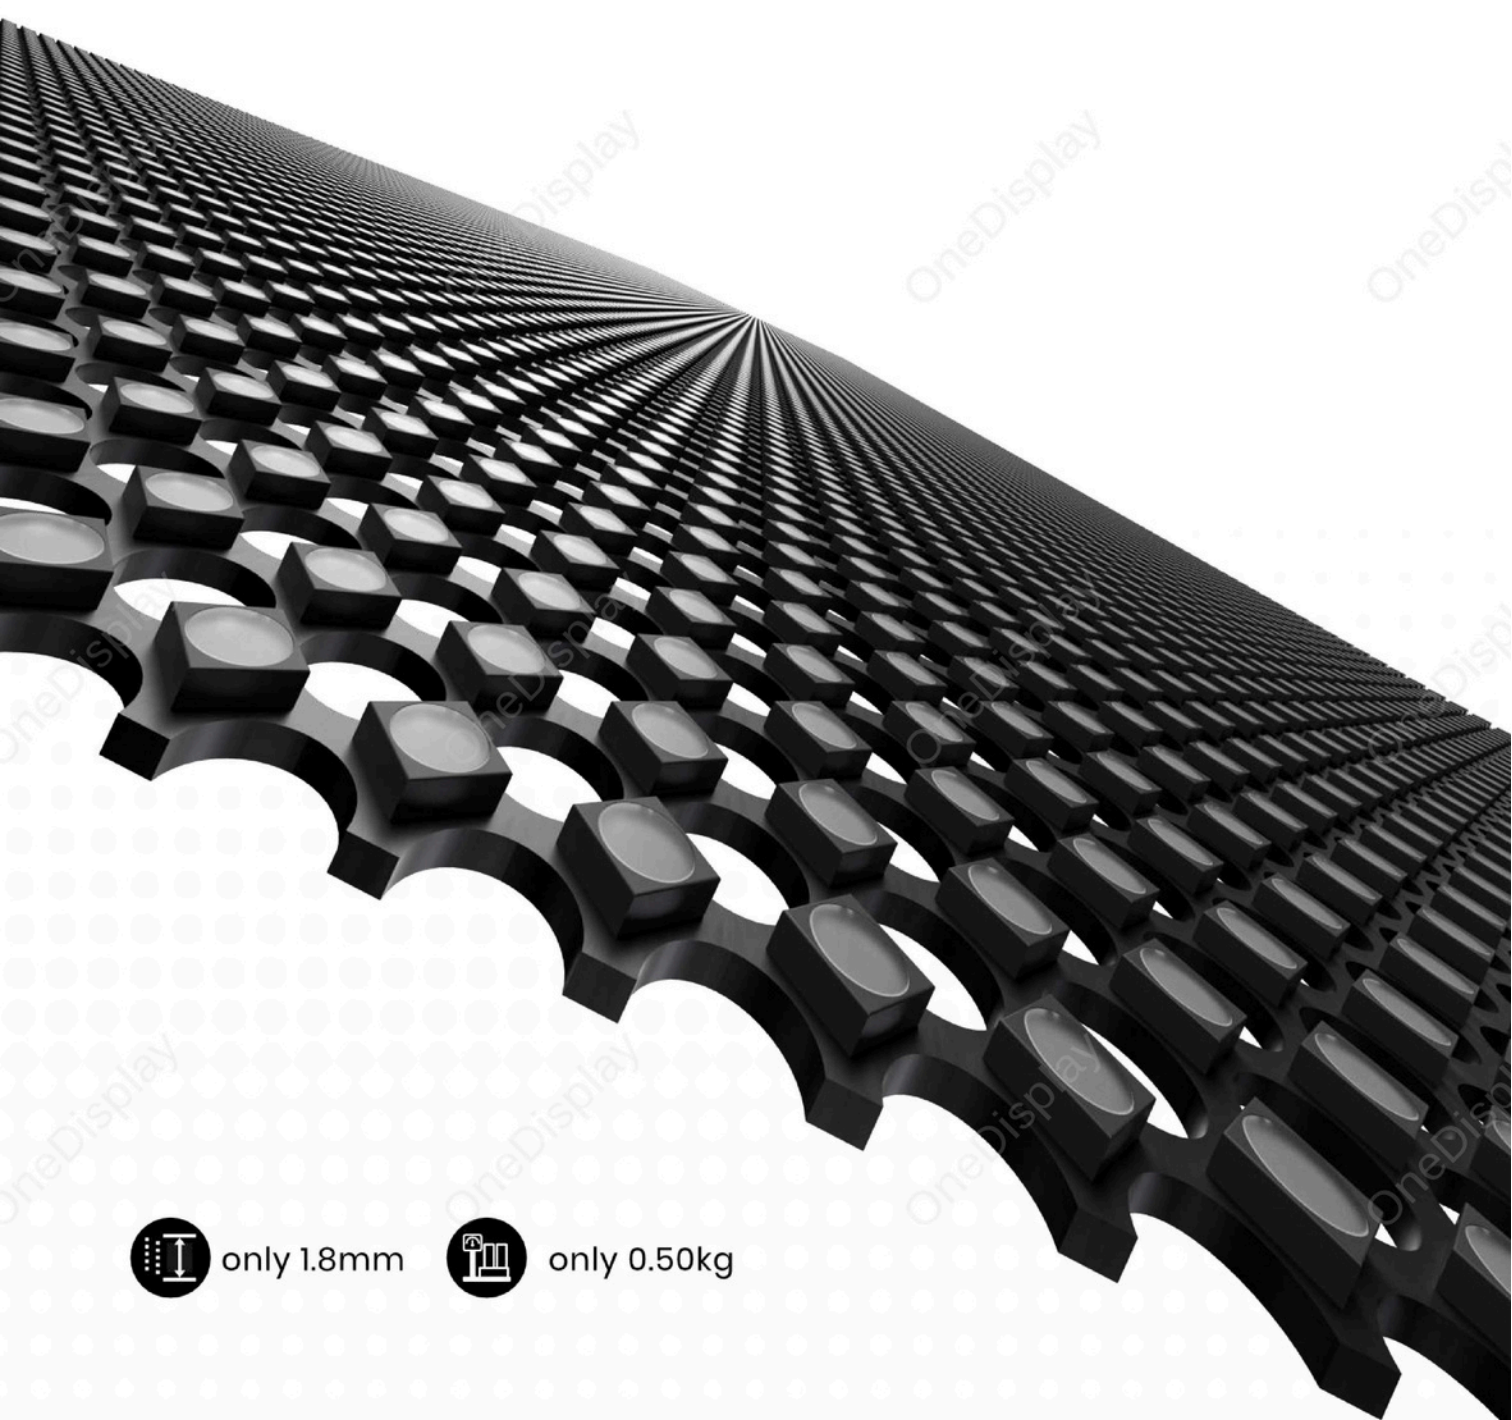

Lightweight and Ultra-Transparent

With 3.05mm light transmission holes, 1.8mm module thickness, and 0.5kg single-module weight for the best possible display effect, while maintaining optimal clearance for seamless light transmission.

only 1.8mm

only 0.50kg

O-Raster Poster / SERIES