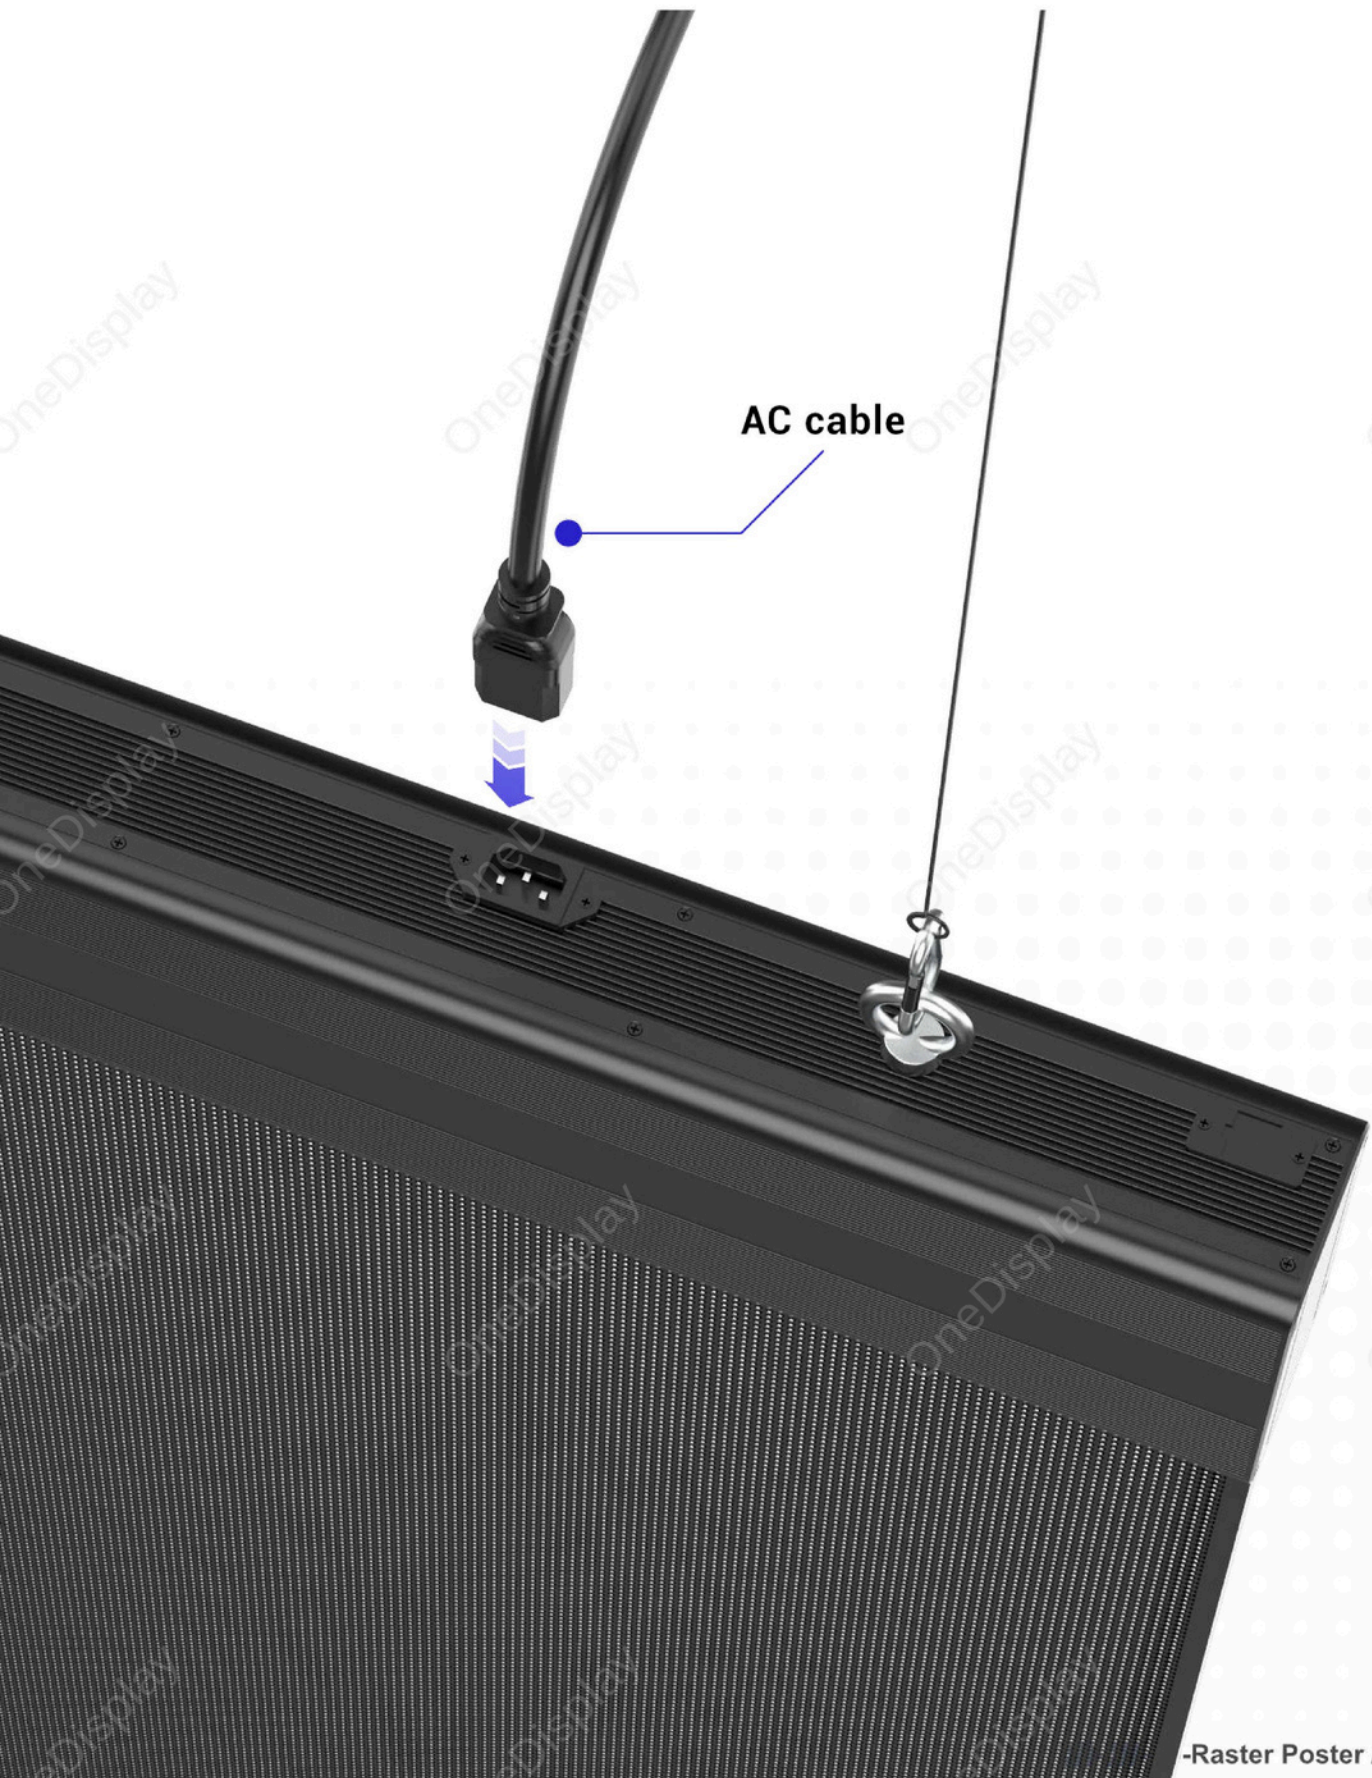

Plug-and-Play Simplicity

Effortlessly set up and control your screen. Just plug in the power cord, and you're ready to go. Plus, smartphone app lets you upload and manage content on the go.

-Raster Poster / SERIES