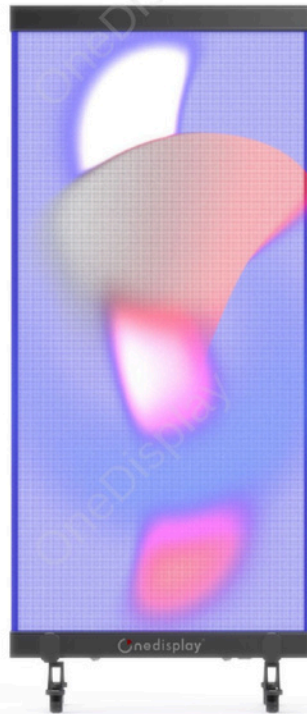

O-Raster Poster / SERIES (Single-side)
Holographic Invisible
Led Screen

STREET CO'
DISPLAY SOLUTION EXPERT

STREET CO'
DISPLAY SOLUTION EXPERT

www.streetcommunication.com

SPECIFICATION - Hanging Up Type

Pixel Pitch	Horizontal:3.91mm/Vertical: 3.91mm	
Pixel Density	65536dot/ m2	
Visual Transparency	>92%	
LED Type	Light & Driver Integrated	
Mouldle Thickness	1.8mm	
Mouldle Display Size(W*H)	2000mmx2000mm	1000mmx2000mm
Screen Resolution Ratio	512x512pix	256x512pix
Overall Dimensions	2000mmx2190mmx55mm	1000mmx2190mmx55mm
Screen Weight	39kg	20.5kg
Led Control System	Synchronous/Asynchronous	
Brightness	White balance brightness 3000-3500cd/m ² . Automatically adjust and manually adjust according to ambient brightness	
Viewing Angle	Horizontal 160, Vertical 140	
Resumable Transmission	Supported	
Average Lifespan	> 100000 hours	
Grey Scale	≥16(bit)	
Drive Mode	Static Driving	
Power Supply Requirements	AC100~240V 50/60 Hz	
Max. Power Consumption	1300-1400W/m ²	
Ave.Power Consumption	390-420W/m ²	
Working Temperature	-20°C~+50°C	
Working Humidity	20% RH ~ 85% RH, no condensation	

SPECIFICATION - Floor Standing Type

Pixel Pitch	Horizontal:3.91mm/Vertical: 3.91mm	
Pixel Density	65536dot/ m2	
Visual Transparency	>92%	
LED Type	Light & Driver Integrated	
Moudle Thickness	1.8mm	
Moudle Display Size(W*H)	2000mmx2000mm	1000mmx2000mm
Screen Resolution Ratio	512x512pix	256x512pix
Overall Dimensions	2000mmx2400mmx500mm	1000mmx2415mmx500mm
Screen Weight	45kg	24kg
Led Control System	Synchronous/Asynchronous	
Brightness	White balance brightness 3000~3500cd/m ² , Automatically adjust and manually adjust according to ambient brightness	
Viewing Angle	Horizontal 160, Vertical 140	
Resumable Transmission	Supported	
Average Lifespan	> 100000 hours	
Grey Scale	≥16(bit)	
Drive Mode	Static Driving	
Power Supply Requirements	AC100~240V 50/60 Hz	
Max. Power Consumption	1300W/m ²	
Ave.Power Consumption	390W/m ²	
Working Temperature	-20°C~+50°C	
Working Humidity	20% RH ~ 85% RH, no condensation	