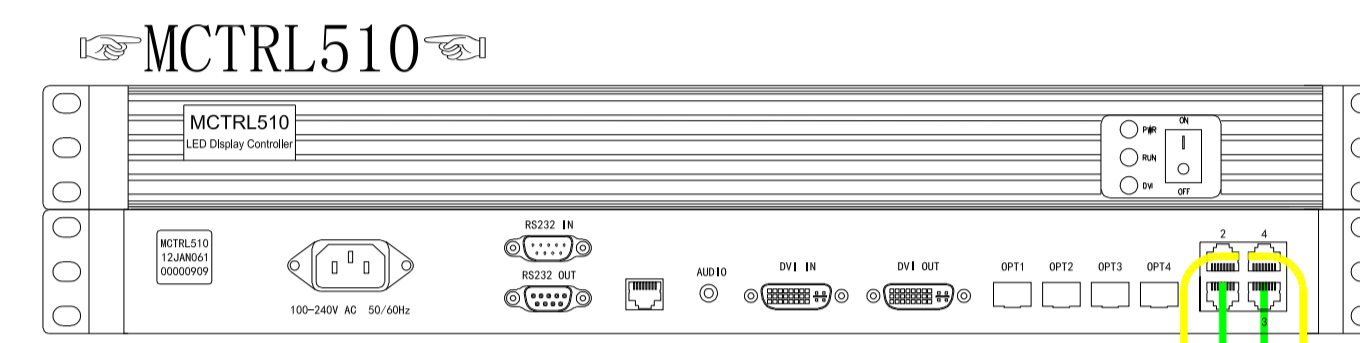

# Signal

Backup Signal (RJ45 Cable control distance 80m Max)

Signal in (RJ45 Cable control distance 80m Max)

Backup Signal (RJ45 Cable control distance 80m Max)

Signal in (RJ45 Cable control distance 80m Max)

☆96\*12=1152 Px☆

☆96\*12=1152 Px☆

☆96\*5=480 Px☆