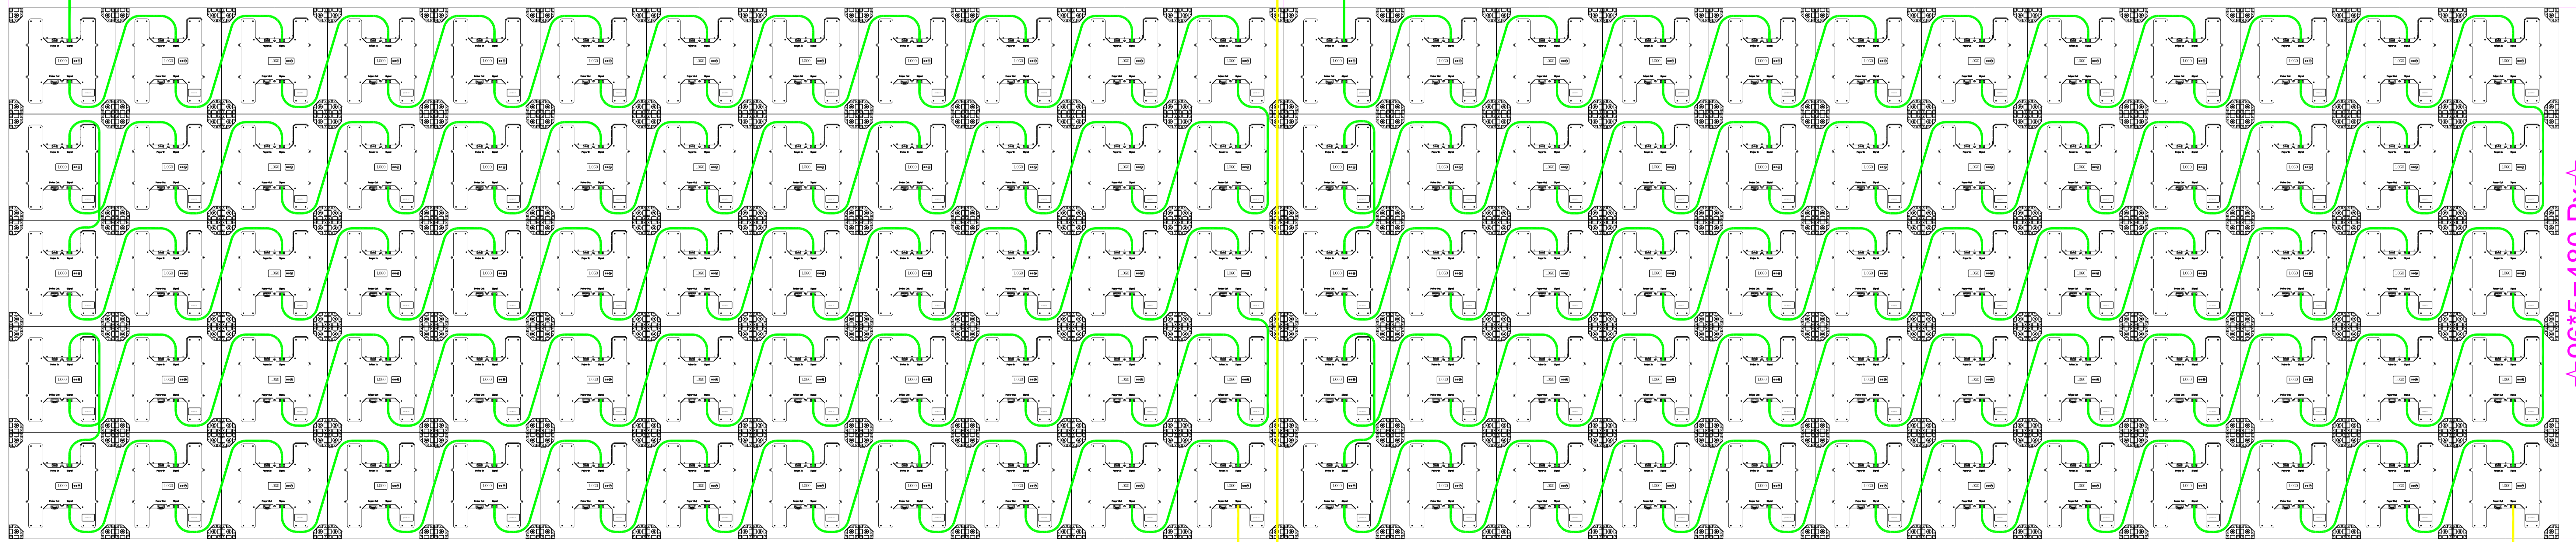

# Signal

Backup Signal (RJ45 Cable control distance 80m Max)

Signal in (RJ45 Cable control distance 80m Max)

Backup Signal (RJ45 Cable control distance 80m Max)

Signal in (RJ45 Cable control distance 80m Max)

☆96\*12=1152 Px☆

☆96\*12=1152 Px☆

☆96\*5=480 Px☆