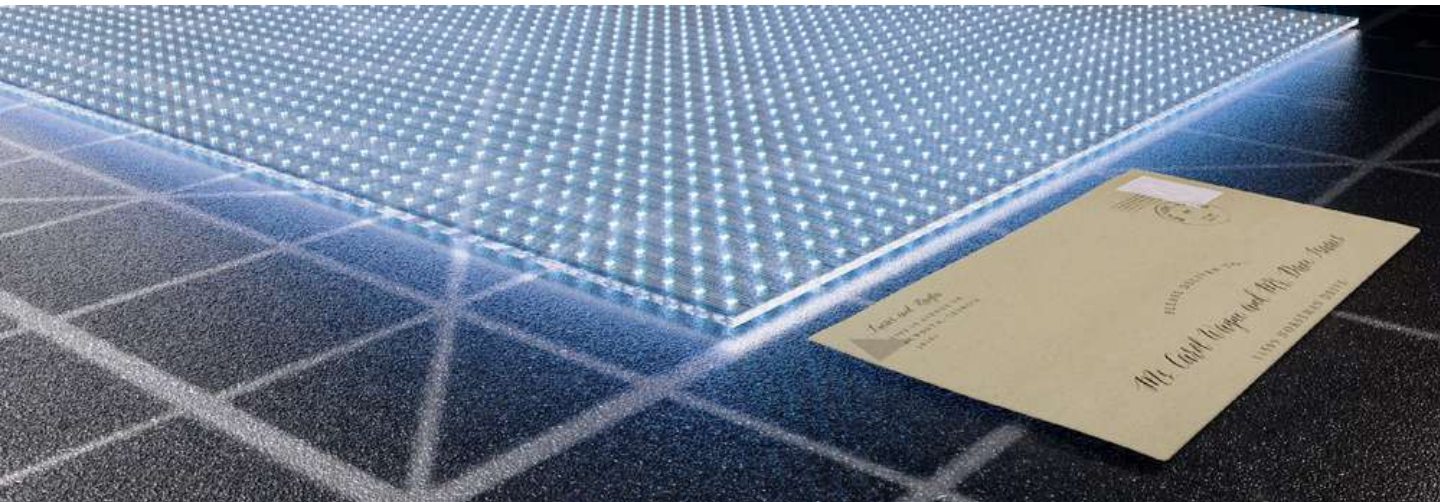

STREET CO'
DISPLAY SOLUTION EXPERT

LED Flexible Transparent Film Display R Series

Installation diagram and wiring diagram (same as asynchronous configuration)