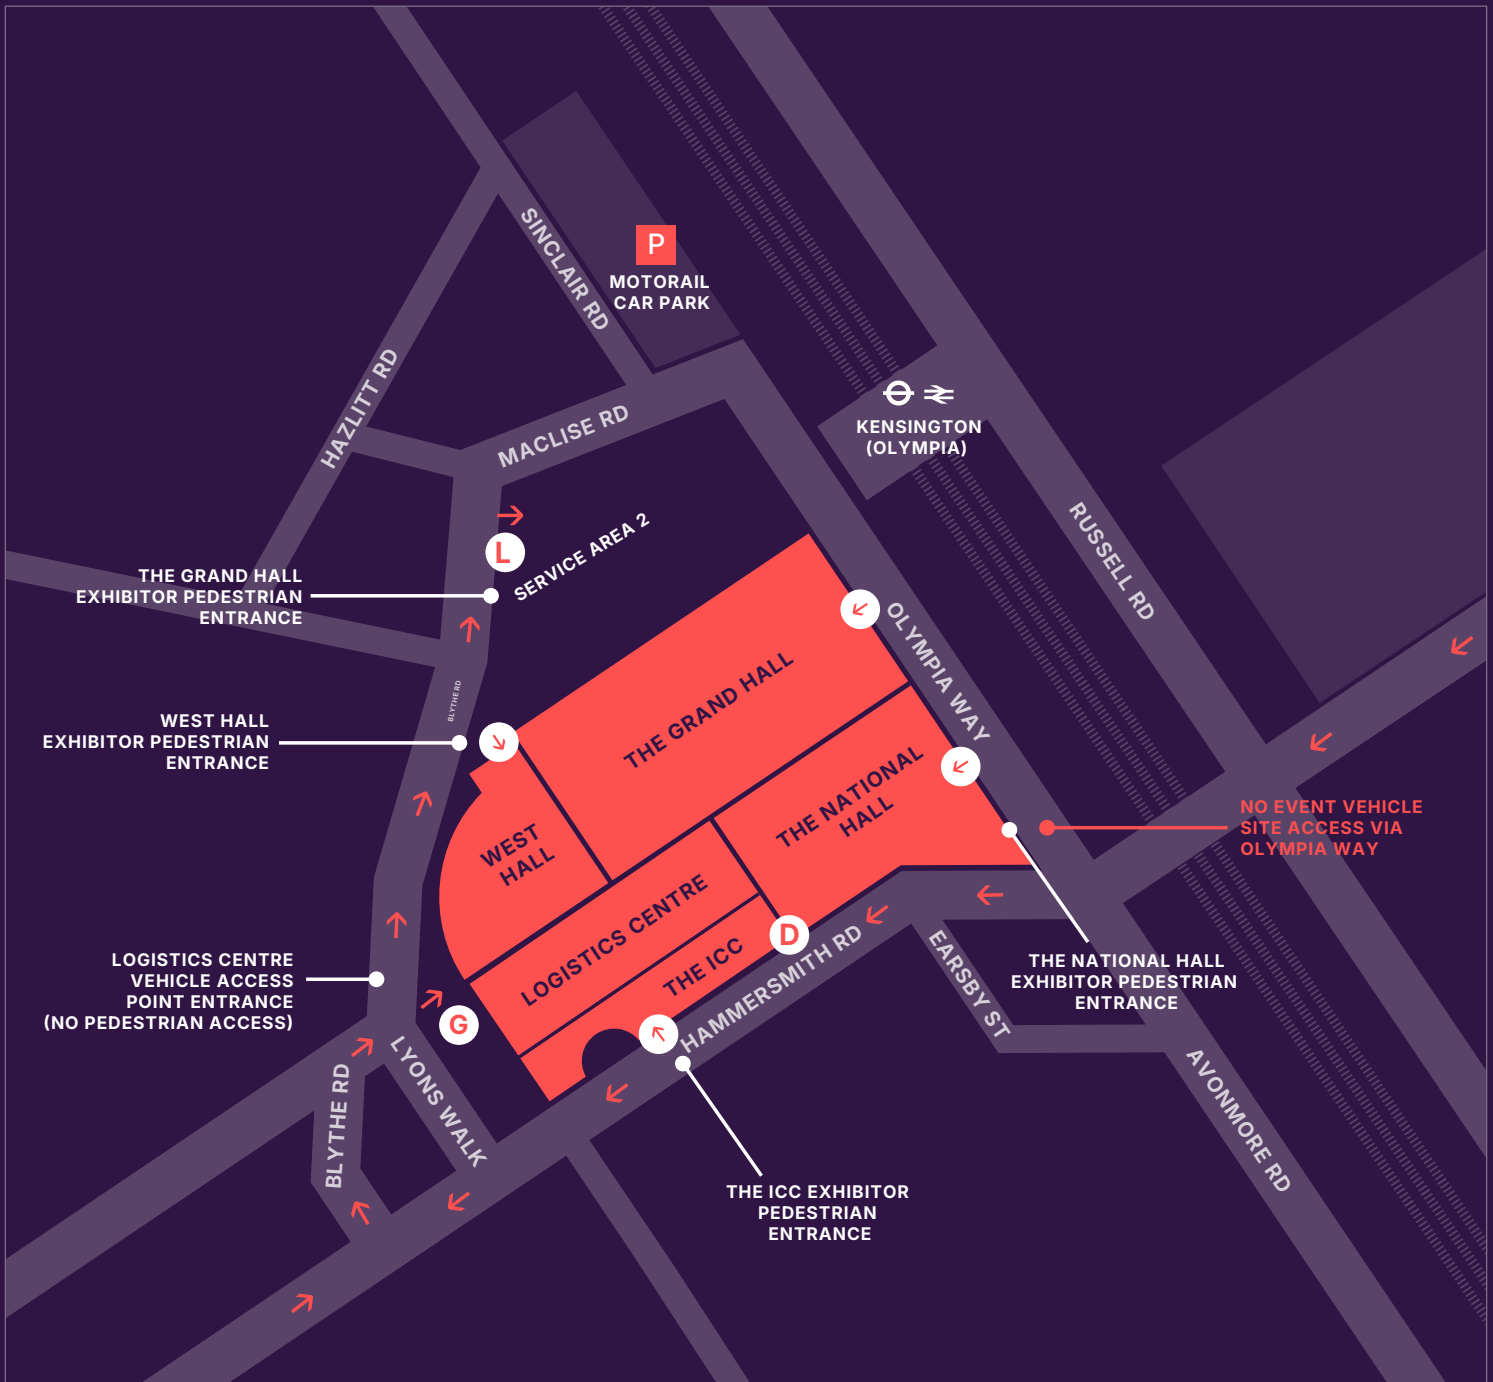

EVENT PARKING ACCESS

OLYMPIA

P CAR PARK

KENSINGTON OLYMPIA STATION:

 LONDON OVERGROUND

 DISTRICT LINE

 NATIONAL RAIL

EVENT *LOADING & UNLOADING* ACCESS

OLYMPIA

P CAR PARK

G GATES

E ENTRANCE

→ EVENT VEHICLES SITE ACCESS

KENSINGTON OLYMPIA STATION:

⊖ LONDON OVERGROUND

⊖ DISTRICT LINE

≡ NATIONAL RAIL

IMPORTANT:

Maximum Height 4.4M

Strictly access only for vehicles booked in through Voyage Control.

Vehicles not booked will not be permitted entry into any of the logistic zones.