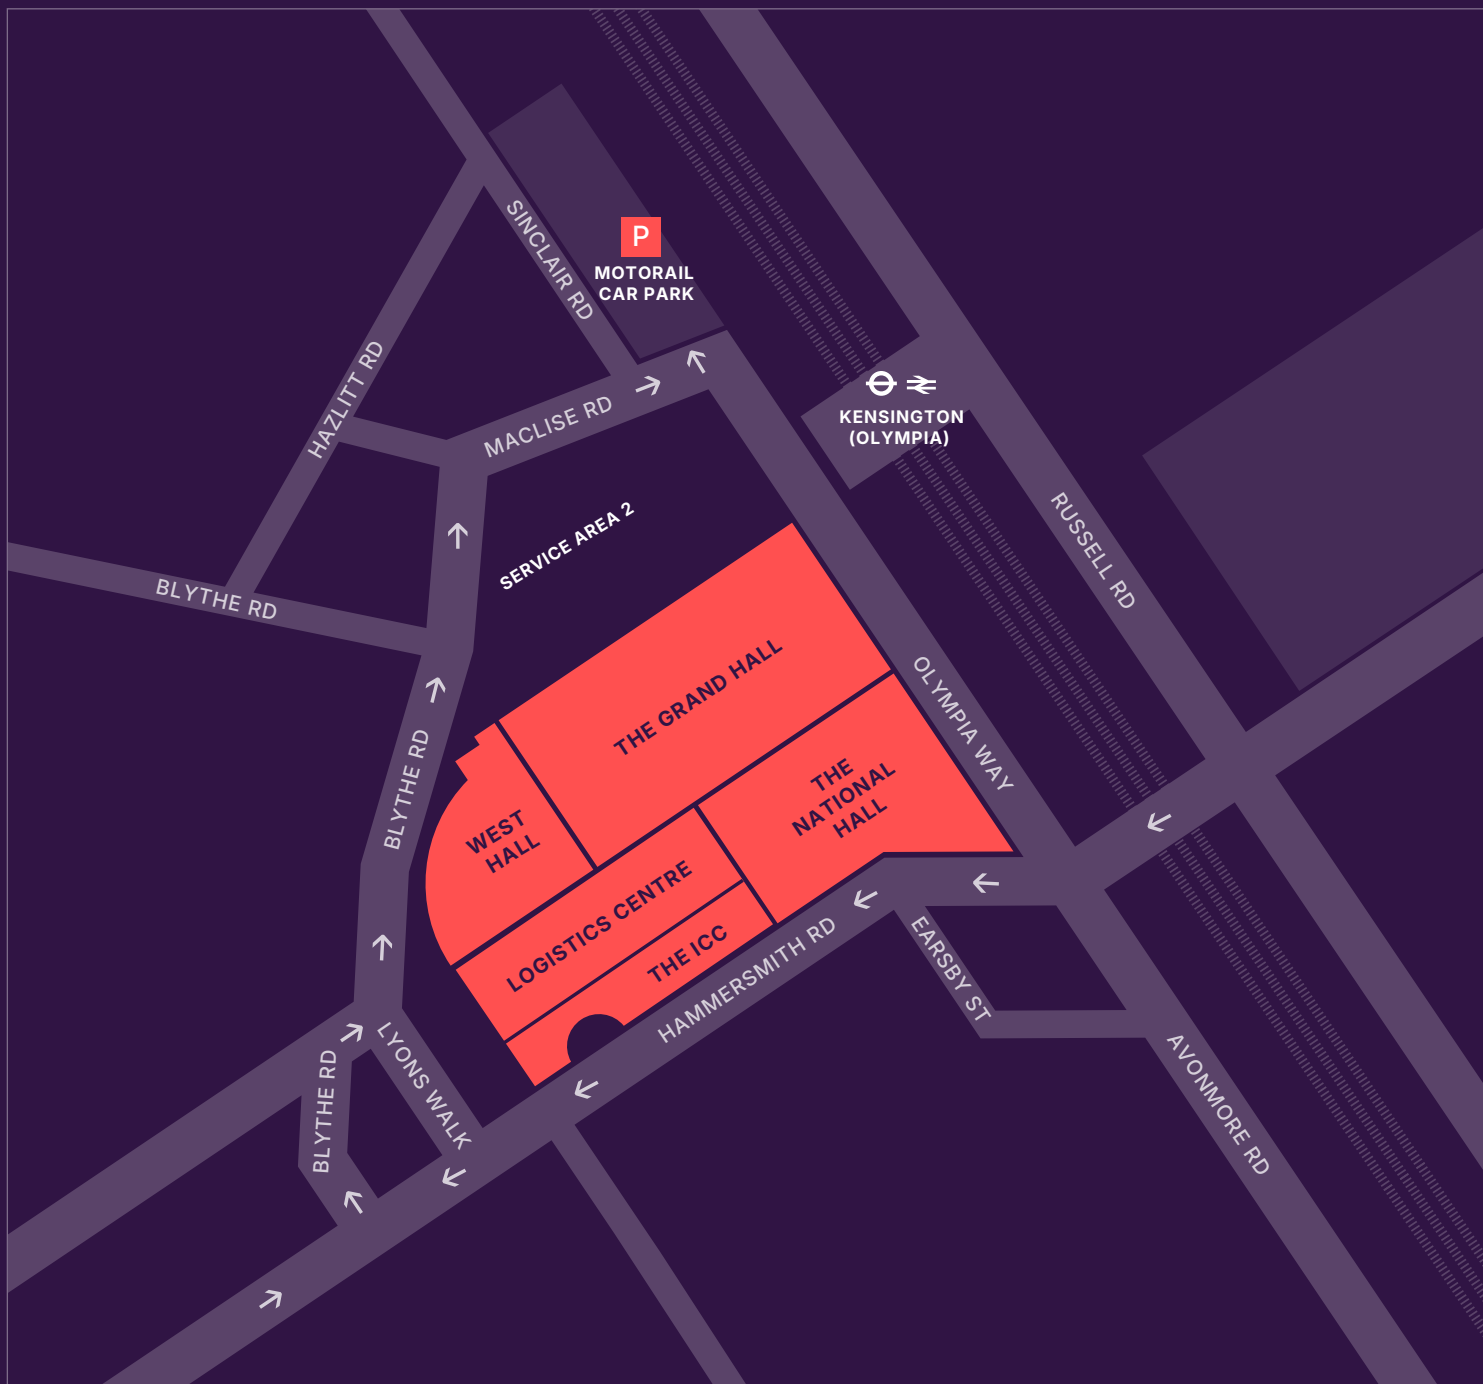

EVENT PARKING ACCESS

OLYMPIA

P CAR PARK

KENSINGTON OLYMPIA STATION:

 LONDON OVERGROUND

 DISTRICT LINE

 NATIONAL RAIL

EVENT *LOADING & UNLOADING* ACCESS

OLYMPIA

P CAR PARK

G GATES

E ENTRANCE

→ EVENT VEHICLES SITE ACCESS

KENSINGTON OLYMPIA STATION:

⊖ LONDON OVERGROUND

⊖ DISTRICT LINE

≡ NATIONAL RAIL

IMPORTANT:

Maximum Height 4.4M

Strictly access only for vehicles booked in through Voyage Control.

Vehicles not booked will not be permitted entry into any of the logistic zones.