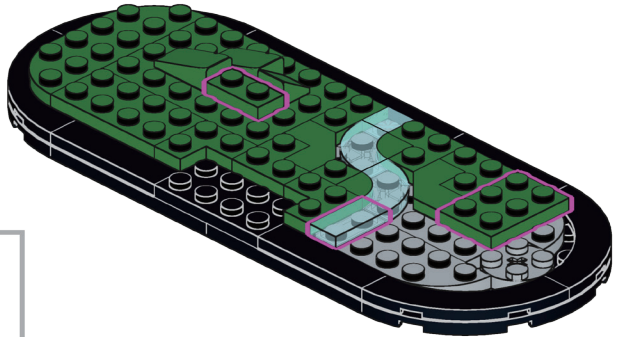

Twinspector Constellation

LiveEO's **Twinspector** constellation consists of pairs of satellites orbiting our planet in a precise trailing formation. By flying in tandem, these satellites capture the Earth from two angles simultaneously to inspect our changing planet in high-resolution, three-dimensional models.

Like 3D cinema cameras in space.

1

2

3

4

5

6

7

8

9

10

11

12

13

14

2x

15

2x

16

2x

17

18

19

6x