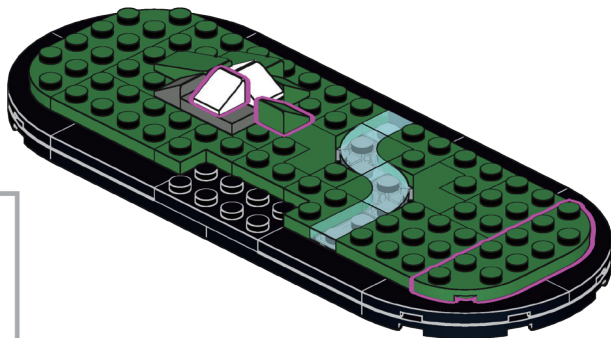

Twinspector Constellation

LiveEO's **Twinspector** constellation consists of pairs of satellites orbiting our planet in a precise trailing formation. By flying in tandem, these satellites capture the Earth from two angles simultaneously to inspect our changing planet in high-resolution, three-dimensional models.

8

9

10

11

12

13

14

2x

15

2x

16

2x

17

18

19

6x