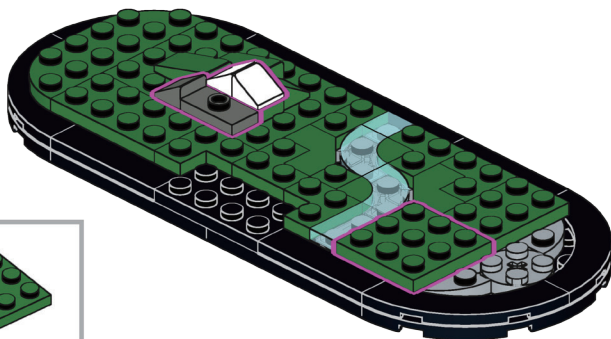

Twinspector Constellation

LiveEO's **Twinspector** constellation consists of pairs of satellites orbiting our planet in a precise trailing formation. By flying in tandem, these satellites capture the Earth from two angles simultaneously to inspect our changing planet in high-resolution, three-dimensional models.

8

9

10

11

12

13

14

2x

15

2x

16

2x

17

18

19

6x