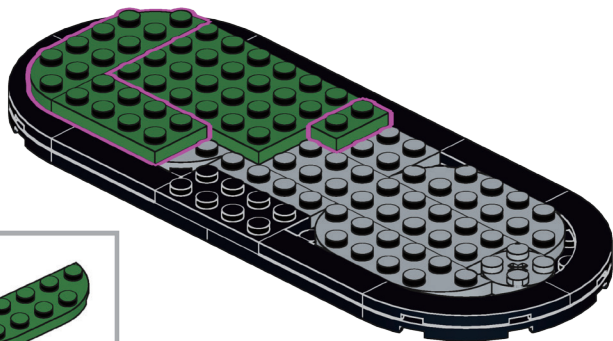

Twinspector Constellation

LiveEO's **Twinspector** constellation consists of pairs of satellites orbiting our planet in a precise trailing formation. By flying in tandem, these satellites capture the Earth from two angles simultaneously to inspect our changing planet in high-resolution, three-dimensional models.

Like 3D cinema cameras in space.

1

2

3

4

5

6

7

8

9

10

11

12

13

14

2x

15

2x

16

2x

17

18

19

6x