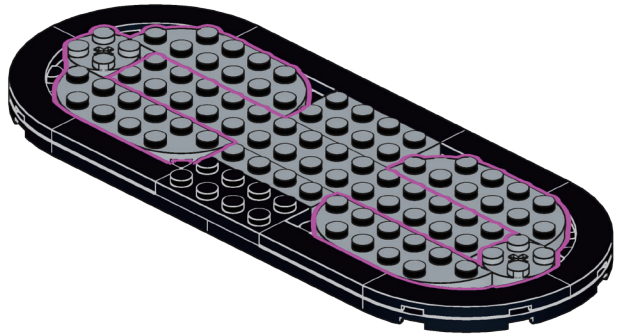

Twinspector Constellation

LiveEO's **Twinspector** constellation consists of pairs of satellites orbiting our planet in a precise trailing formation. By flying in tandem, these satellites capture the Earth from two angles simultaneously to inspect our changing planet in high-resolution, three-dimensional models.

Like 3D cinema cameras in space.

1

2

3

4

5

6

7

8

9

10

11

12

13

14

2x

15

2x

16

2x

17

18

19

6x