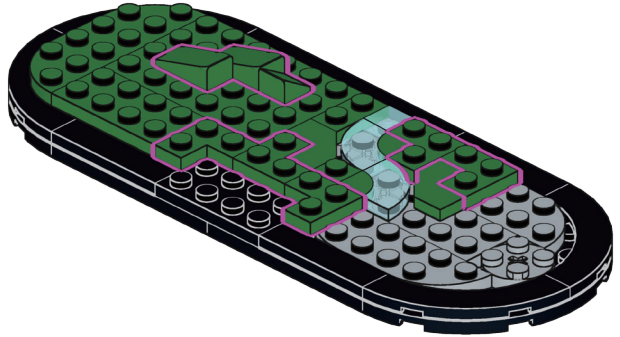

Twinspector Constellation

LiveEO's **Twinspector** constellation consists of pairs of satellites orbiting our planet in a precise trailing formation. By flying in tandem, these satellites capture the Earth from two angles simultaneously to inspect our changing planet in high-resolution, three-dimensional models.

Like 3D cinema cameras in space.

1

2

3

4

5

6

7

8

9

10

11

12

13

14

2x

15

2x

16

2x

17

18

19

6x