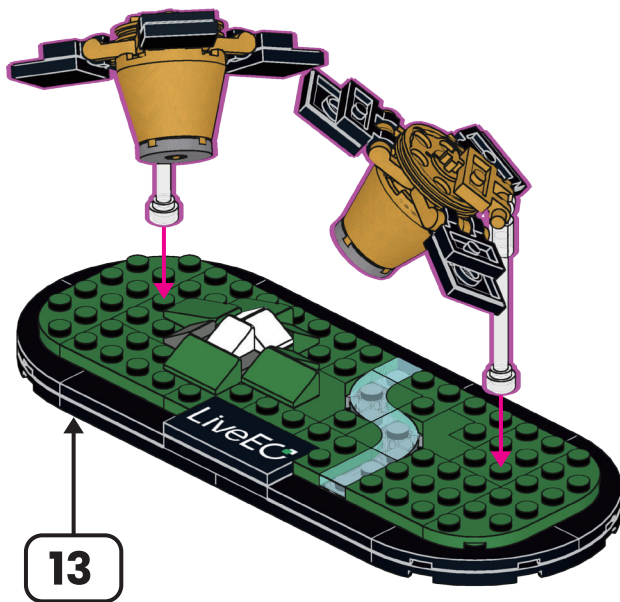

Twinspector Constellation

LiveEO's **Twinspector** constellation consists of pairs of satellites orbiting our planet in a precise trailing formation. By flying in tandem, these satellites capture the Earth from two angles simultaneously to inspect our changing planet in high-resolution, three-dimensional models.

15

2x

16

2x

17

18

19

6x