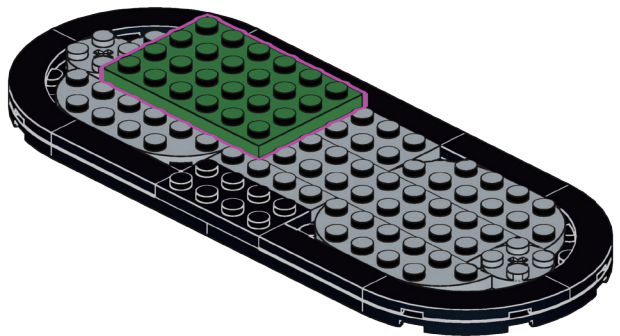

Twinspector Constellation

LiveEO's **Twinspector** constellation consists of pairs of satellites orbiting our planet in a precise trailing formation. By flying in tandem, these satellites capture the Earth from two angles simultaneously to inspect our changing planet in high-resolution, three-dimensional models.

Like 3D cinema cameras in space.

1

2

3

4

5

6

7

8

9

10

11

12

13

14

2x

15

2x

16

2x

17

18

19

6x