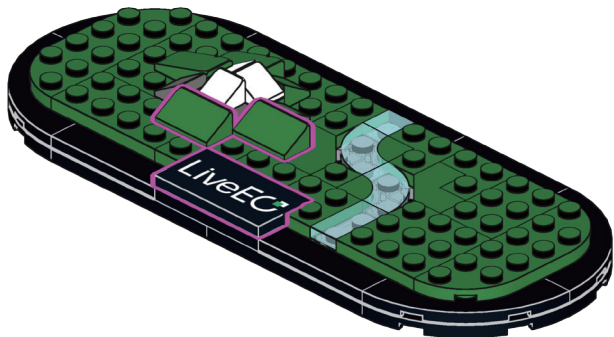

Twinspector Constellation

LiveEO's **Twinspector** constellation consists of pairs of satellites orbiting our planet in a precise trailing formation. By flying in tandem, these satellites capture the Earth from two angles simultaneously to inspect our changing planet in high-resolution, three-dimensional models.

8

9

10

11

12

13

14

2x

15

2x

16

2x

17

18

19

6x