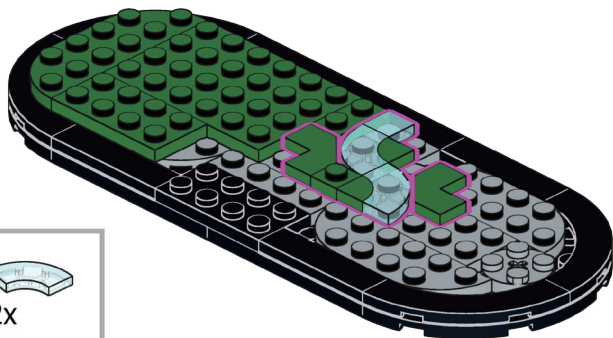

Twinspector Constellation

LiveEO's **Twinspector** constellation consists of pairs of satellites orbiting our planet in a precise trailing formation. By flying in tandem, these satellites capture the Earth from two angles simultaneously to inspect our changing planet in high-resolution, three-dimensional models.

Like 3D cinema cameras in space.

1

2

3

4

5

6

7

8

9

10

11

12

13

14

2x

15

2x

16

2x

17

18

19

6x