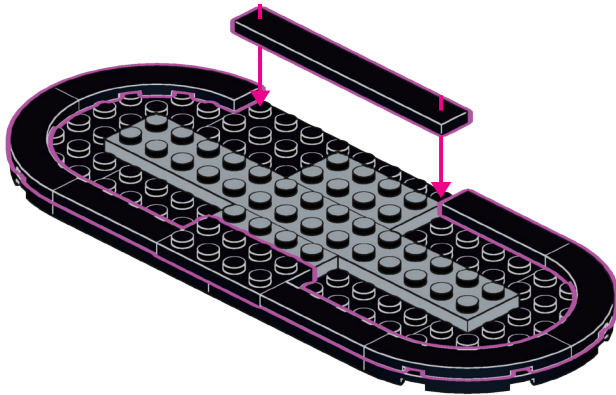

Twinspector Constellation

LiveEO's **Twinspector** constellation consists of pairs of satellites orbiting our planet in a precise trailing formation. By flying in tandem, these satellites capture the Earth from two angles simultaneously to inspect our changing planet in high-resolution, three-dimensional models.

Like 3D cinema cameras in space.

1

2

3

4

5

6

7

8

9

10

11

12

13

14

2x

15

2x

16

2x

17

18

19

6x