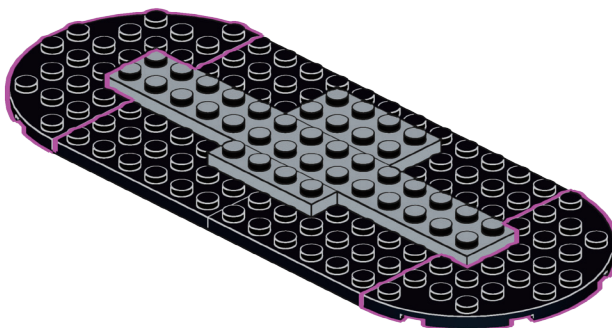

Twinspector Constellation

LiveEO's **Twinspector** constellation consists of pairs of satellites orbiting our planet in a precise trailing formation. By flying in tandem, these satellites capture the Earth from two angles simultaneously to inspect our changing planet in high-resolution, three-dimensional models.

Like 3D cinema cameras in space.

1

2

3

4

5

6

7

8

9

10

11

12

13

14

2x

15

2x

16

2x

17

18

19

6x