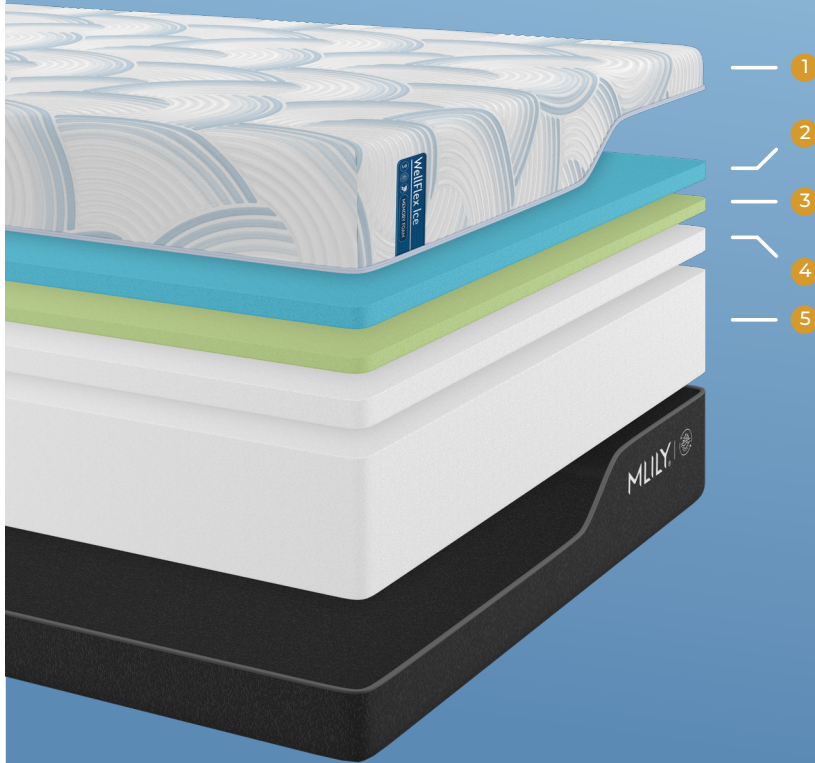

# WellFlex ICE 1.0

Firmer 1.0

Plusher 3.0

14" Memory Foam Mattress

MLILY®

## DESCRIPTION

The WellFlex ICE combines the gel-infused memory foam layers from the traditional WellFlex, but adds an additional 2" of foam including our Gel AeroFusion® Memory Foam with ActiveTemp™ PCM for even more enhanced cooling. Combined with our cooling fabric cover made from organic and recycled materials, the WellFlex ICE keeps you cool and comfortable while focusing on sustainability.

## ICE UPGRADE

The advanced cover and additional cooling layers have temperature-regulating properties that move heat away from the body, so you sleep even better.

PCM  
Coating

## Firmer 1.0

- 1 Enhanced Cooling Knit Fabric Cover
- 2 1.5" Gel AeroFusion® Memory Foam w/ ActiveTemp™ PCM
- 3 1" BioBreeze™ Memory Foam
- 4 2" Performance Memory Foam
- 5 9.5" Flex Support Base Foam