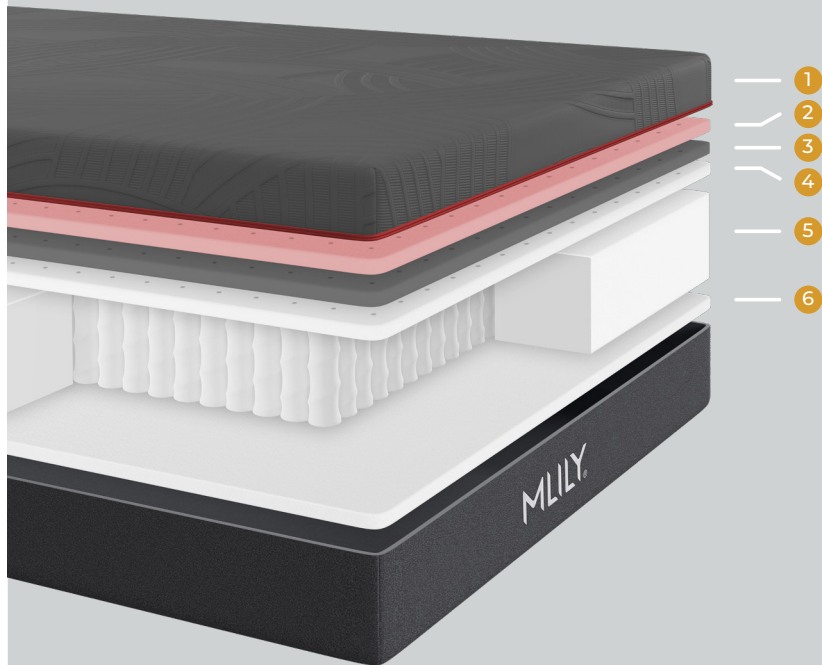

PowerCool Medium

Firm

Medium

11.5" Ventilated Hybrid Mattress

MLILY®

DESCRIPTION

While originally conceived as part of the PowerCool Sleep System, the fully ventilated PowerCool mattress shines even solo. Its clever construction enables passive airflow to effortlessly whisk away heat, keeping you cool and comfortable all night long. Try it with the PowerCool Base for additional cooling and air circulation.

Medium

- 1 Cooling Knit Fabric Cover
- 2 1.5" Ventilated Latex-like AdaptiFoam®
- 3 1.5" Ventilated Bamboo Charcoal Memory Foam
- 4 1" Ventilated Flex Comfort Foam
- 5 6.5" Individually Pocketed Springs w/ Foam Encasement
- 6 1" Flex Support Base Foam