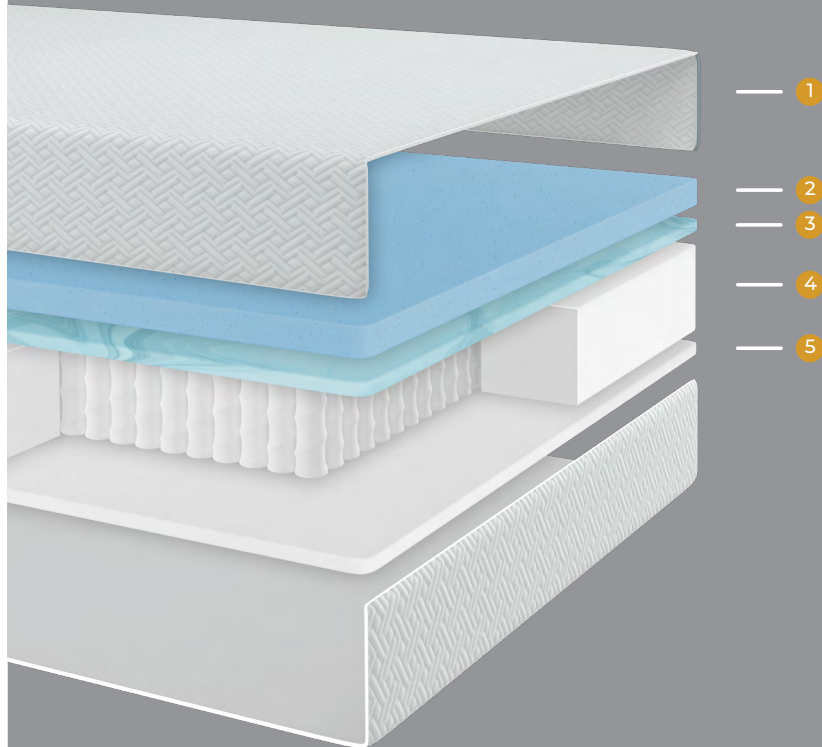

Essential Hybrid

6"

8"

10"

12"

Hybrid Mattress

DESCRIPTION

Experience balanced support with this 10-inch hybrid, enclosed in a soft knit cover. We help keep the focus on performance and price by giving retailers an affordable hybrid solution to close the gap between all-foam and coil models. Unbranded so you can own the narrative and integrate into your floor and pricing strategy.

- 1 Standard Knit Fabric Cover with Firesock
- 2 2.0" Gel AeroFusion® Foam
- 3 1.0" Liquid Gel Flex Foam
- 4 6.0" Individually Pocketed Springs w/ Foam Encasement
- 5 1" Flex Support Base Foam

KEY BENEFITS