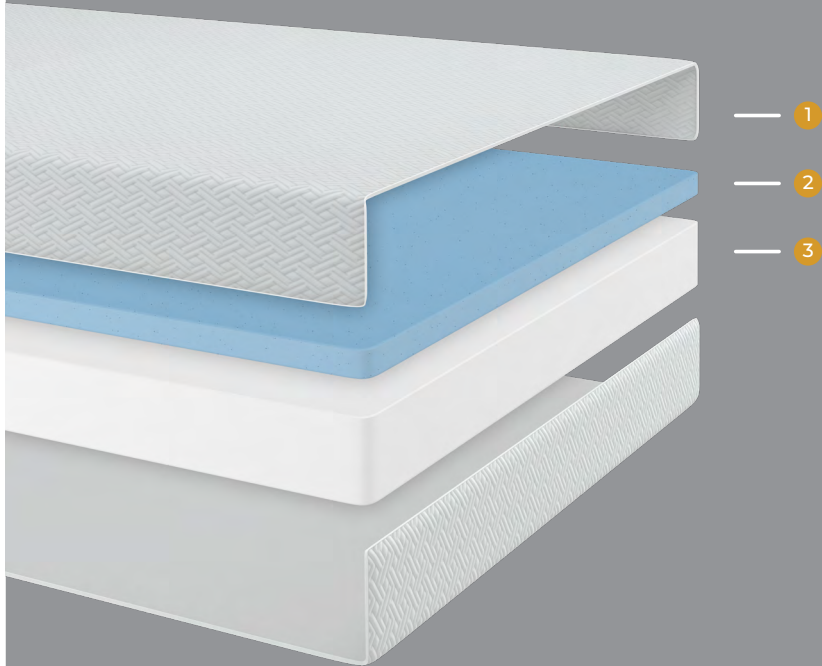

Essential

6"

8"

10"

12"

Memory Foam Mattress

DESCRIPTION

This 8-inch memory foam mattress offers streamlined support and pressure relief at an unbeatable value. Perfect for guest rooms, kids' spaces, or entry-level shoppers, it's a versatile mattress for better rest. Our unbranded design and strong value story give you complete control over positioning and pricing—ideal for meeting opening price point needs and creating tiered floor strategies.

- 1 Standard Knit Fabric Cover with Firesock
- 2 2.0" Gel AeroFusion® Foam
- 3 6.0" Flex Support Foam

KEY BENEFITS

5-Year
Warranty

Increased
Breathability

Adapts
to Body