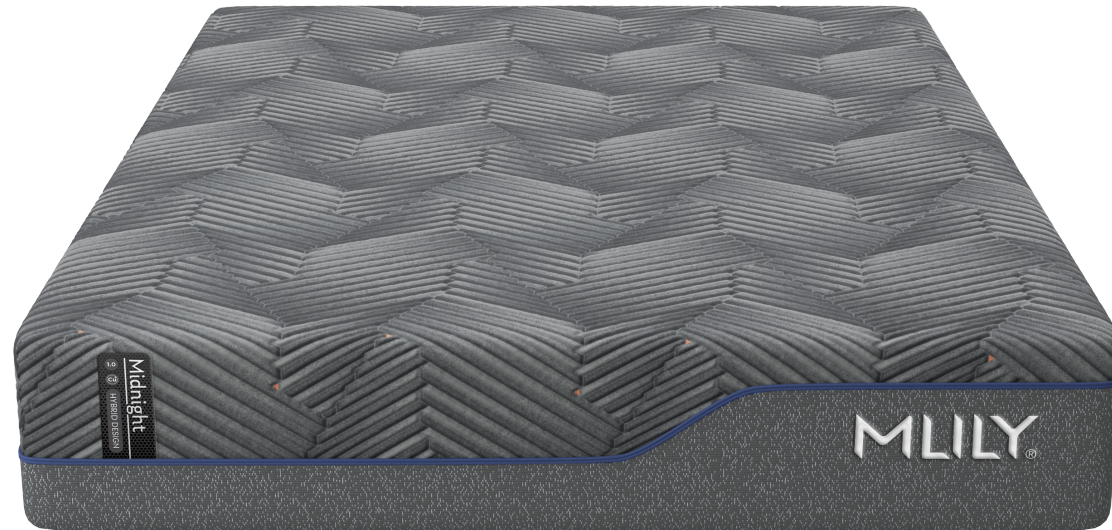

Midnight 1.0

12" Hybrid Mattress

TWIN

TWIN XL

FULL

QUEEN

KING

CAL KING