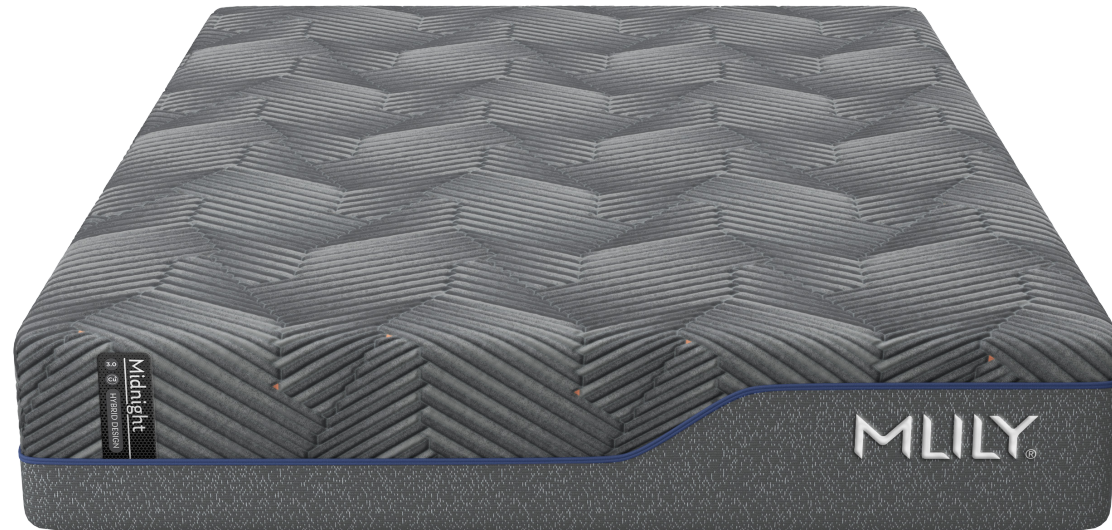

# Midnight 3.0

12" Hybrid Mattress

TWIN

TWIN XL

FULL

QUEEN

KING

CAL KING