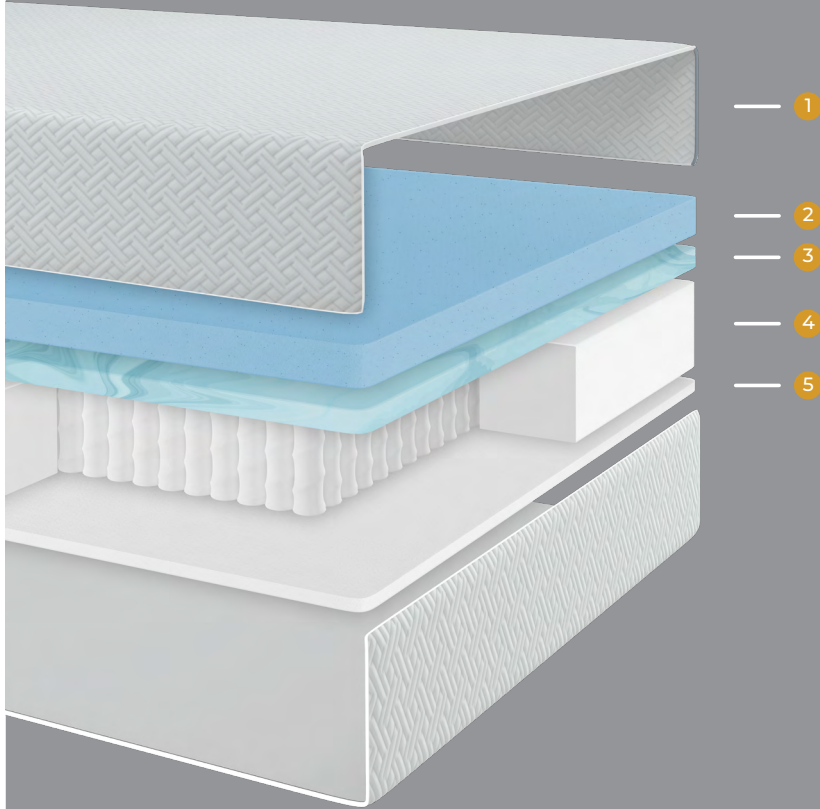

Essential Hybrid

6"

8"

10"

12"

Cooling Hybrid Mattress

DESCRIPTION

This top-tier 12-inch hybrid brings together Bamboo Charcoal Gel AeroFusion® Memory Foam, Liquid Gel CoolFlex™ Foam, and pocketed coils for targeted support and cooling. This mattress delivers a more fully-featured experience at a competitive price point, allowing you to fit it seamlessly into existing programs, house lines, or private label strategies.

- 1 Cooling Knit Fabric Cover with Firesock
- 2 3.0" Gel AeroFusion® Foam
- 3 2.0" Liquid Gel Flex Foam
- 4 6.0" Individually Pocketed Springs w/ Foam Encasement
- 5 1" Flex Support Base Foam

KEY BENEFITS