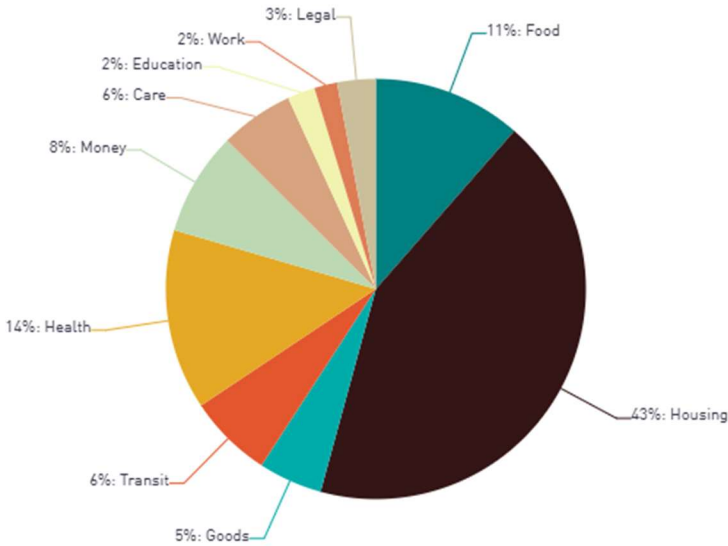

## Idaho Statewide Data | 04.1.26-04.30.26

- Number of searches: **8,910** searches
- Number of new programs: **15** free or reduced-cost programs were added to the network. There are currently **4,491** programs serving Idaho.
- Number of new claimed programs: **10** Community-Based Organizations took ownership of their program listing(s) by claiming their program.
- Overall Claim Rate: **32%**

🕒 Searches by Category | 2026-04-01 to 2026-04-30

🕒 Most Common Search Terms | 2026-04-01 to 2026-04-30

| TERM                   | DOMAIN  | SEARCHES |
|------------------------|---------|----------|
| help pay for housing   | housing | 302      |
| housing                | housing | 185      |
| help find housing      | housing | 173      |
| help pay for utilities | housing | 134      |
| food pantry            | food    | 111      |
| temporary shelter      | housing | 103      |
| food                   | food    | 88       |
| housing vouchers       | housing | 84       |
| rental assistance      | housing | 81       |
| rent assistance        | housing | 74       |
| rent                   | housing | 73       |
| emergency food         | food    | 69       |
| transportation         | transit | 68       |
| help pay for gas       | transit | 60       |
| help pay for food      | food    | 56       |