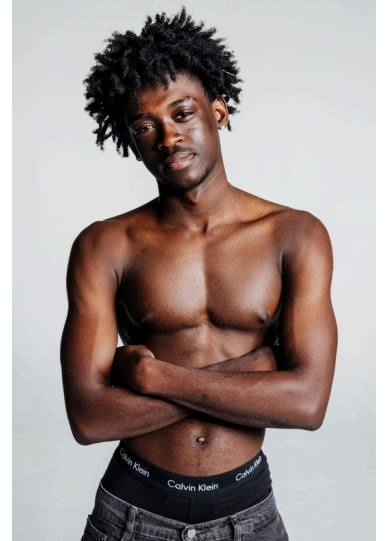

EDDY A

HE/HIM

HEIGHT 183CM CHEST 83CM WAIST 79CM HIP 92CM SHOE 11 HAIR BLACK EYES BLACK

STATE MELBOURNE

@JRMANAGEMENT WWW.JR-MANAGEMENT.COM.AU