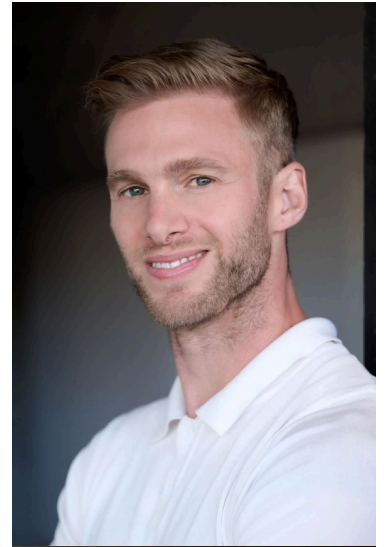

**TYRONE S**

HE/HIM

HEIGHT 189CM CHEST 98CM WAIST 89CM HIP 89CM OUTSEAM 83CM SHOE 10.5 SUIT 38L SUIT LENGTH L HEAD 55CM SHIRT 48

HAIR BLONDE - LIGHT EYES BLUE

STATE MELBOURNE