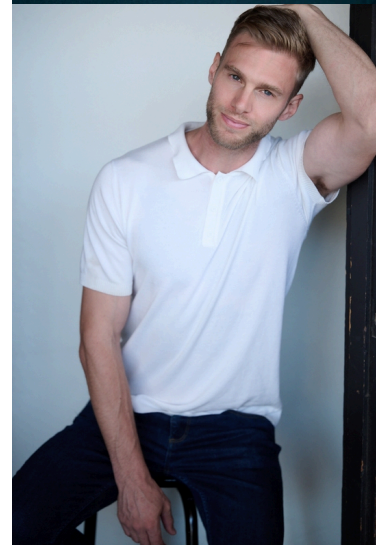

**TYRONE S**

HE/HIM

HEIGHT 189CM CHEST 98CM WAIST 89CM HIP 89CM OUTSEAM 83CM SHOE 10.5 SUIT 38L SUIT LENGTH L HEAD 55CM SHIRT 48

HAIR BLONDE - LIGHT EYES BLUE

STATE MELBOURNE