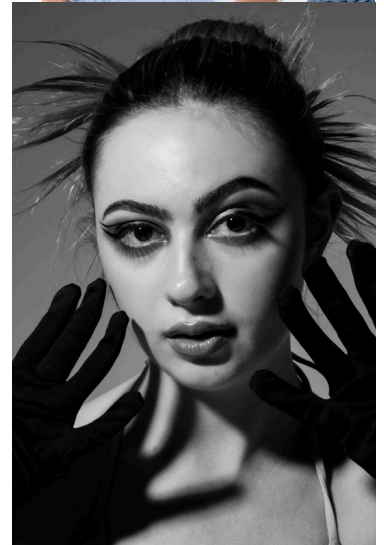

CHIARA A

SHE/HER

HEIGHT 162CM BUST 84CM WAIST 71CM HIP 78CM SHOE 7 DRESS 6-8 AU/UK / 2-4 US / 34-36 EU SHIRT 6 APPEARANCE AGE FROM 19

APPEARANCE AGE TO 25 HAIR BROWN EYES BROWN

STATE MELBOURNE