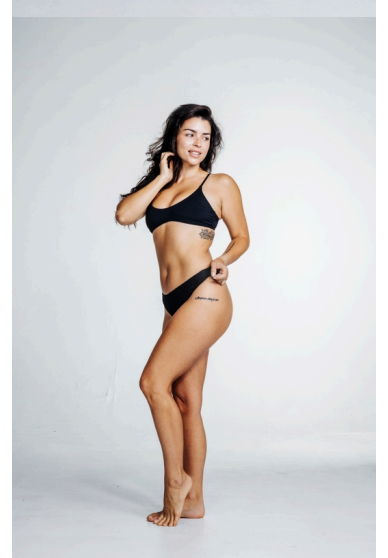

TATIANA B

SHE/HER

HEIGHT 158CM BUST 83CM WAIST 66CM HIP 86CM OUTSEAM 89CM SHOE 6 DRESS 6-8 AU/UK / 2-4 US / 34-36 EU BRA 10C HEAD 53CM  
SHIRT 6 RING 61/2 HAIR BROWN EYES BROWN

STATE MELBOURNE