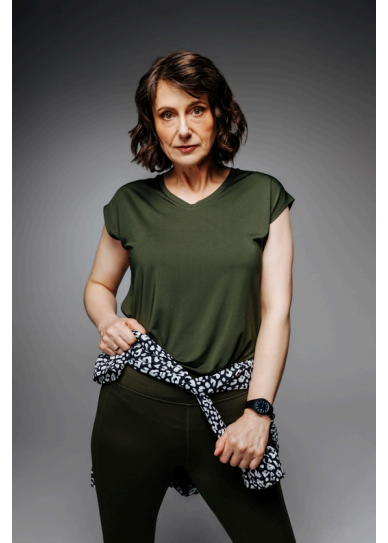

WENDY MORRELL

SHE/HER

HEIGHT 173CM BUST 94CM WAIST 72CM HIP 98CM SHOE 40 DRESS 10 AU/UK / 6 US / 38 EU BRA 14C HEAD 56CM HAIR BROWN - DARK  
EYES GREEN

STATE MELBOURNE