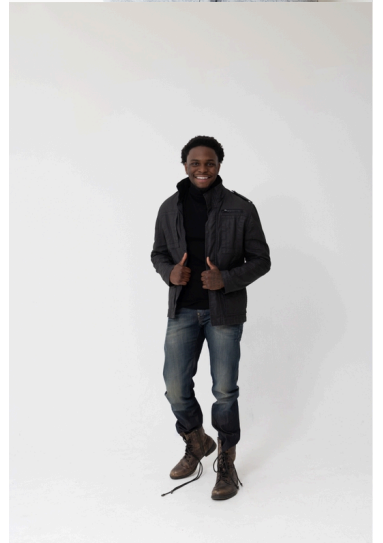

BLESSING M

HE/HIM

HEIGHT 175CM SHOE 10

STATE MELBOURNE