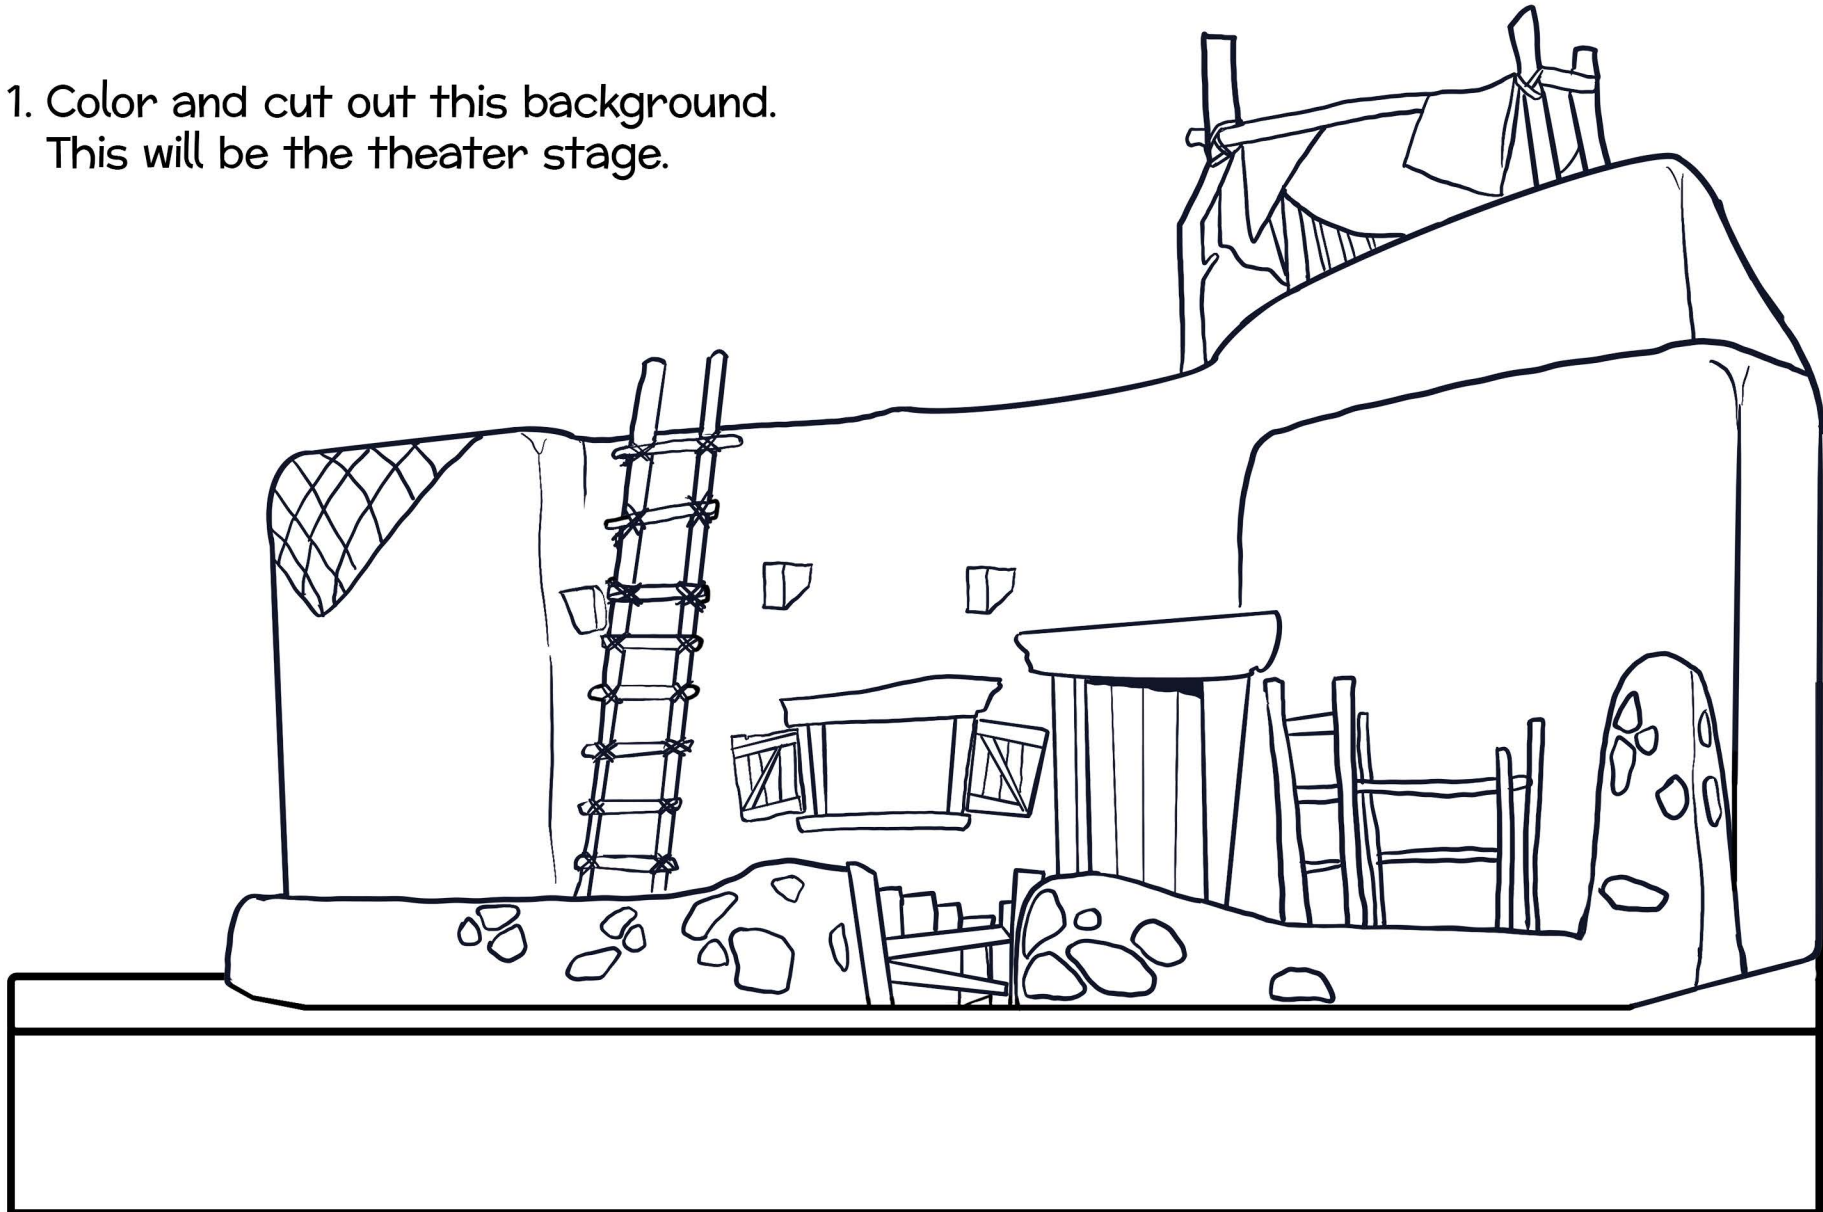

# MAKE YOUR OWN THEATER: JESUS' CAMPSITE

1. Color and cut out this background.  
This will be the theater stage.

2. Color in and cut out the characters.

3. After cutting out each character, glue them onto popsicle sticks. Then use your stick puppets to act out *The Chosen Adventure* stories!

# MAKE YOUR OWN THEATER: ABBY'S HOUSE

1. Color and cut out this background.  
This will be the theater stage.

2. Color in and cut out the characters.

3. After cutting out each character, glue them onto popsicle sticks. Then use your stick puppets to act out *The Chosen Adventure* stories!