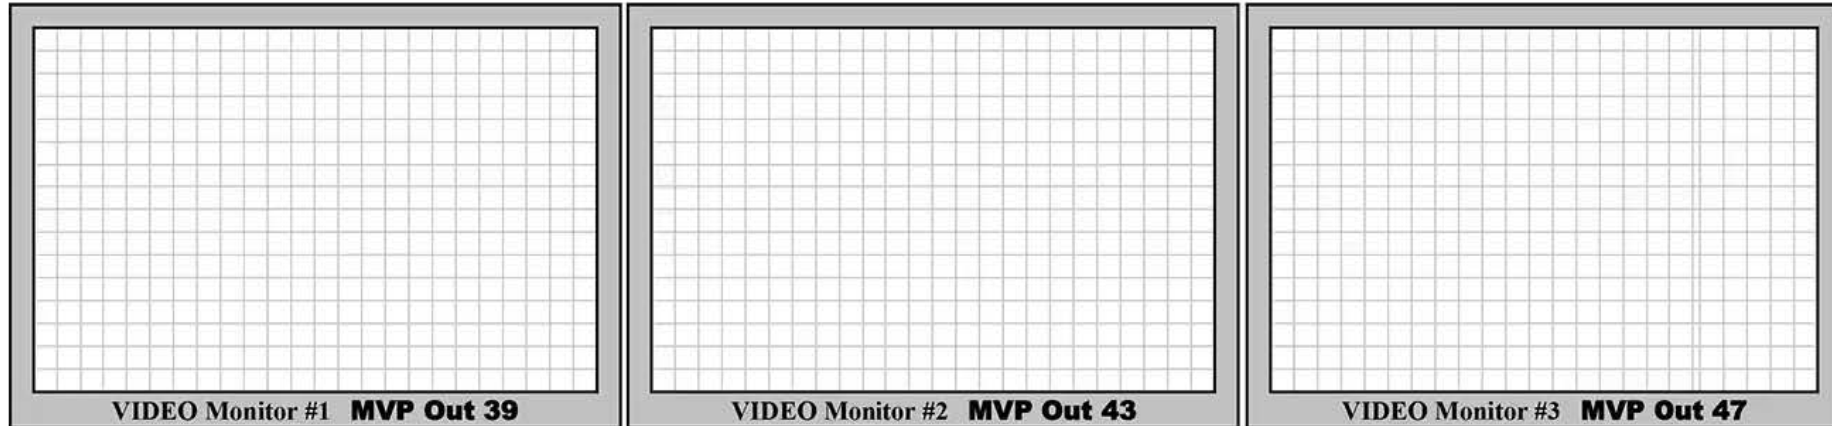

DENALI SUMMIT

VIDEO MONITOR WALL