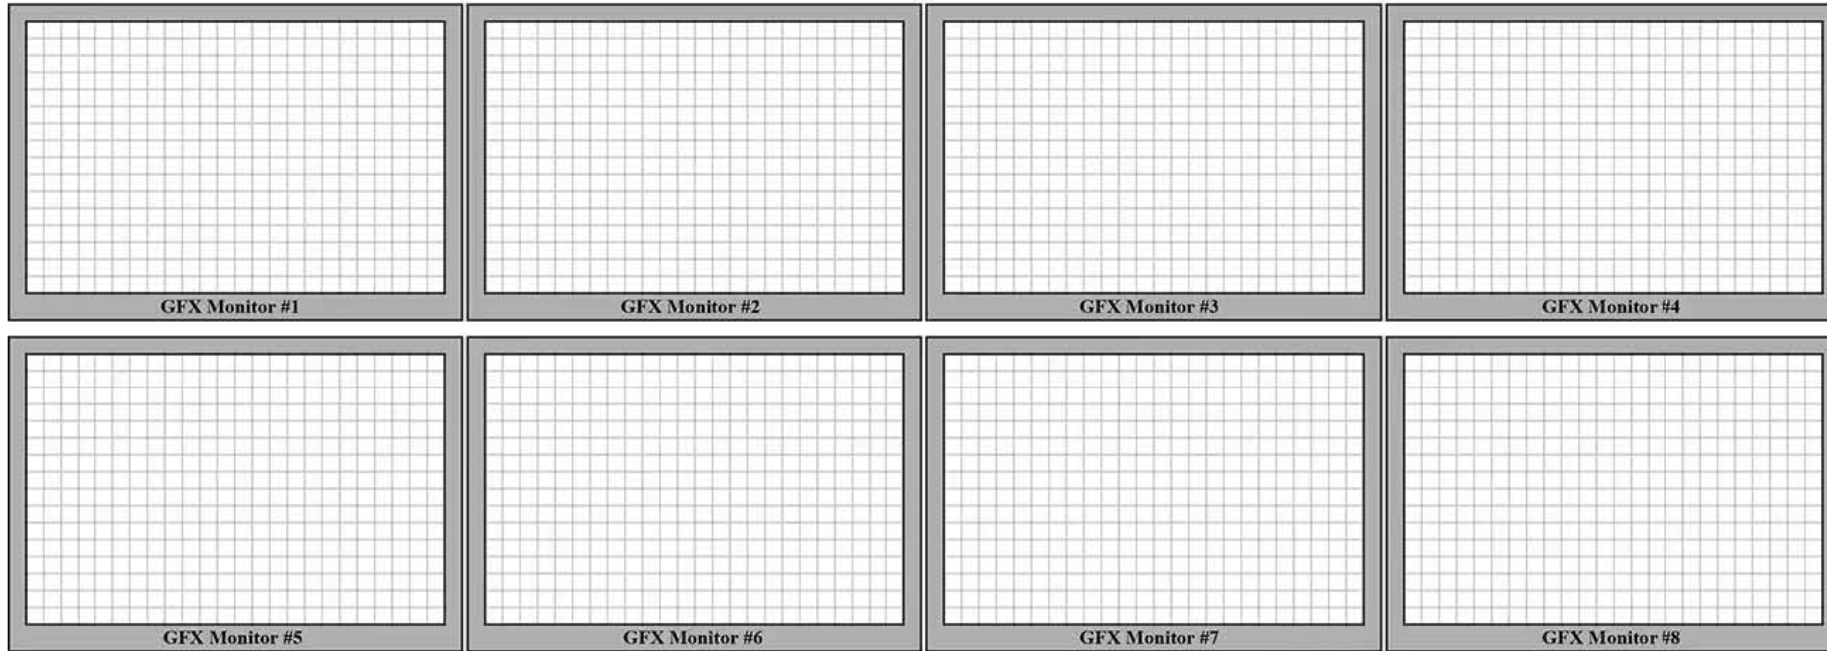

DENALI SUMMIT

FLOORPLAN 1

DENALI SUMMIT

FLOORPLAN 2

DENALI SUMMIT

PRODUCTION MONITOR WALL

REPLAY MONITOR WALL

VIDEO TAPE BENCH MONITOR WALL

VIDEO TAPE CONSOLE MONITOR WALL

DENALI SUMMIT

VIDEO MONITOR WALL

DENALI SUMMIT

GRAPHICS MONITOR WALL

MVP OUT MONITOR WALL