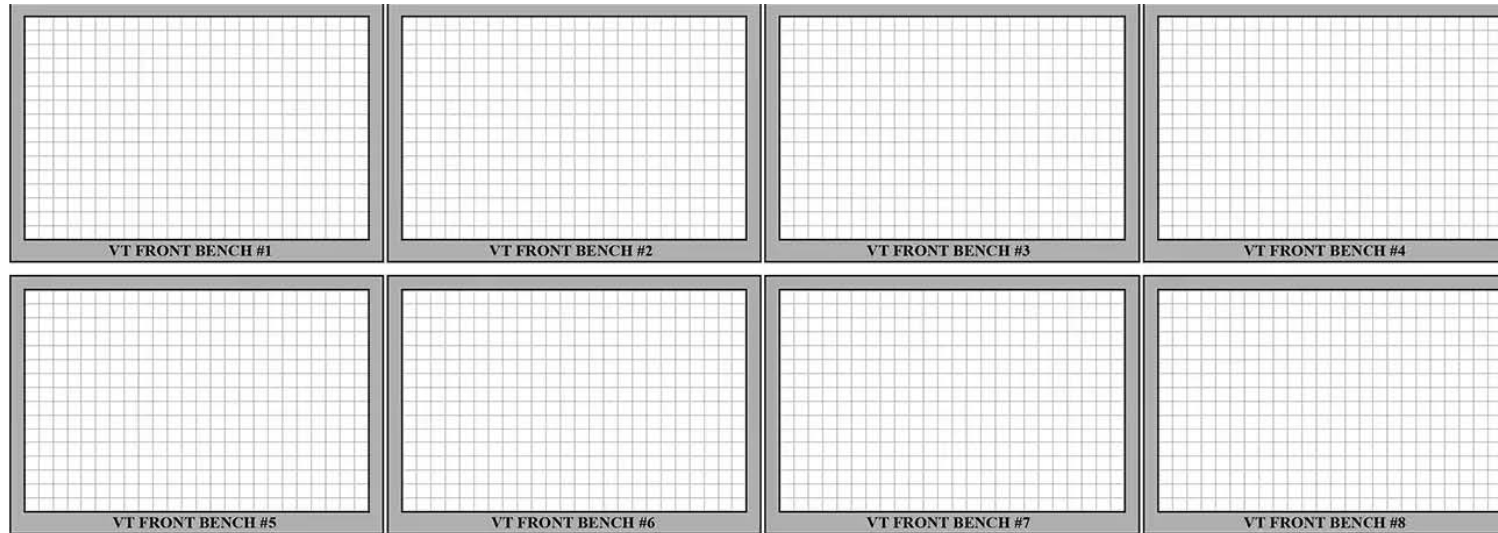

DENALI SUMMIT

FLOORPLAN 1

DENALI SUMMIT

FLOORPLAN 2

DENALI SUMMIT

PRODUCTION MONITOR WALL

REPLAY MONITOR WALL

VIDEO TAPE BENCH MONITOR WALL