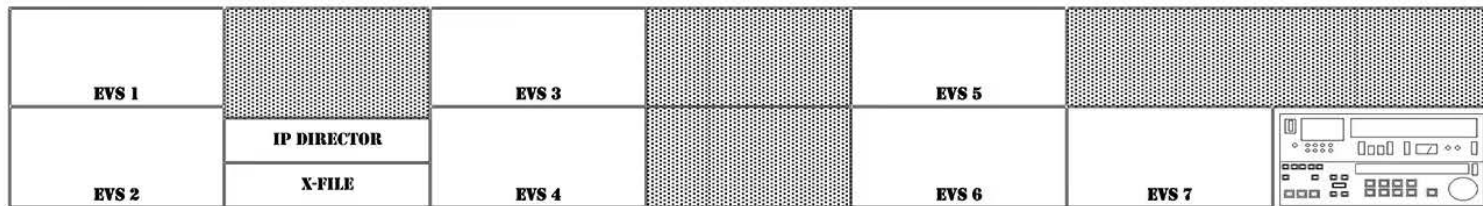

DENALI SUMMIT

FLOORPLAN 1

DENALI SUMMIT

FLOORPLAN 2

DENALI SUMMIT

PRODUCTION MONITOR WALL

REPLAY MONITOR WALL

VIDEO TAPE BENCH MONITOR WALL

VIDEO TAPE CONSOLE MONITOR WALL

DENALI SUMMIT

VIDEO MONITOR WALL

DENALI SUMMIT

GRAPHICS MONITOR WALL

MVP OUT MONITOR WALL