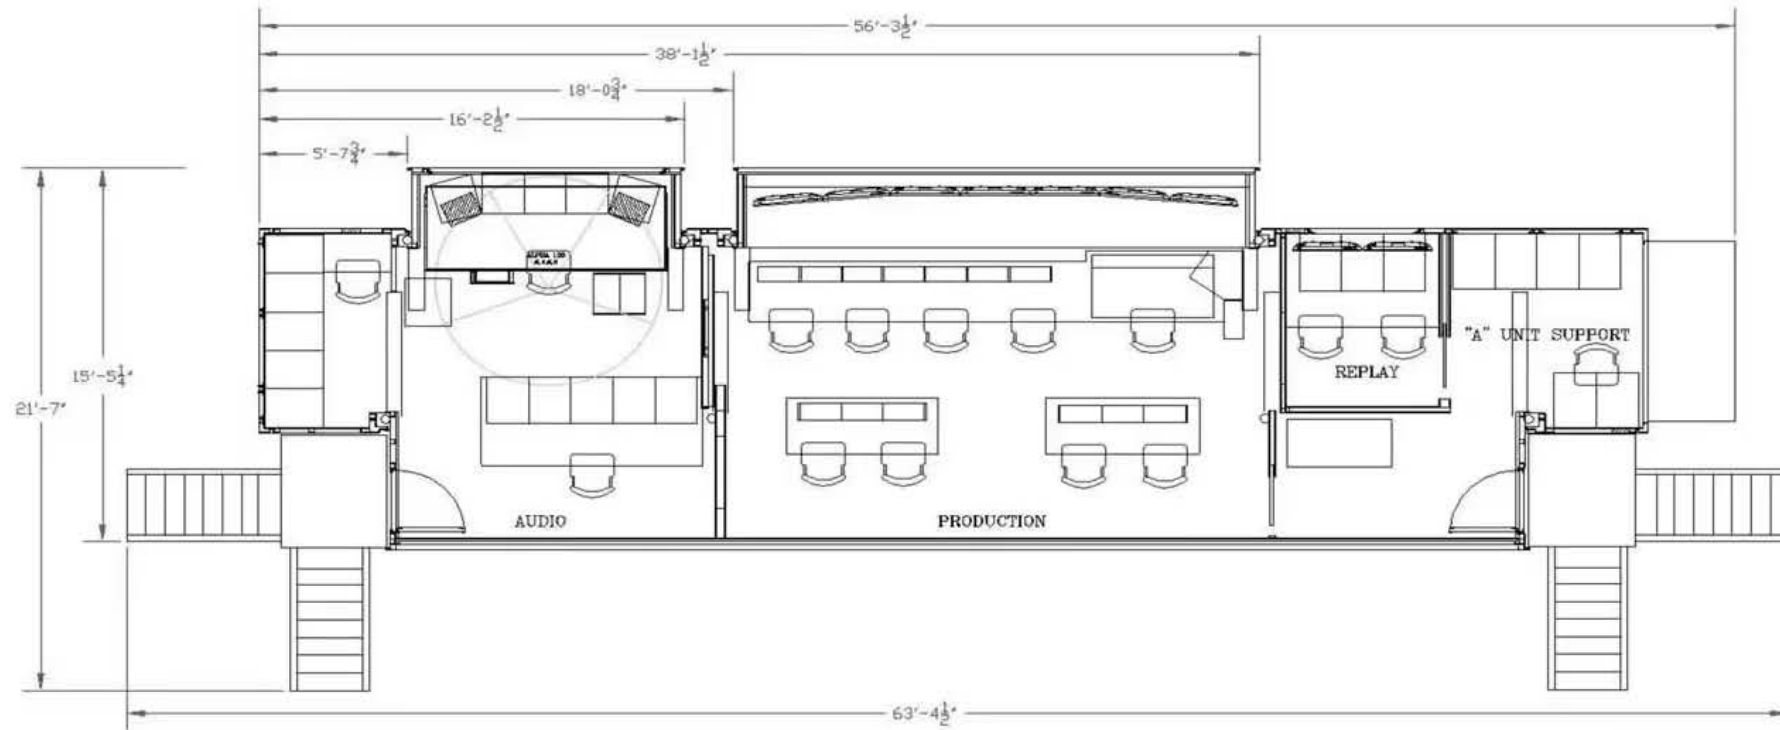

DENALI SUMMIT US MOBILE UNIT INFORMATION

Updated 06/1/2026

1080p, HDR, and 4k Capable | Travels with A & B Unit and Support Unit, ST35

SUMMIT: TECHNICAL SPECIFICATIONS

DIMENSIONS

- 66' LONG X 13' 6" HIGH X 22' WIDE - EXPANDED WITHOUT TRACTOR (A & B UNITS)
- A UNIT: DOUBLE EXPANDO
- B UNIT: DOUBLE EXPAND

DENALI SUMMIT

FLOORPLAN 1

DENALI SUMMIT

FLOORPLAN 2

DENALI SUMMIT

PRODUCTION MONITOR WALL

REPLAY MONITOR WALL

VIDEO TAPE BENCH MONITOR WALL