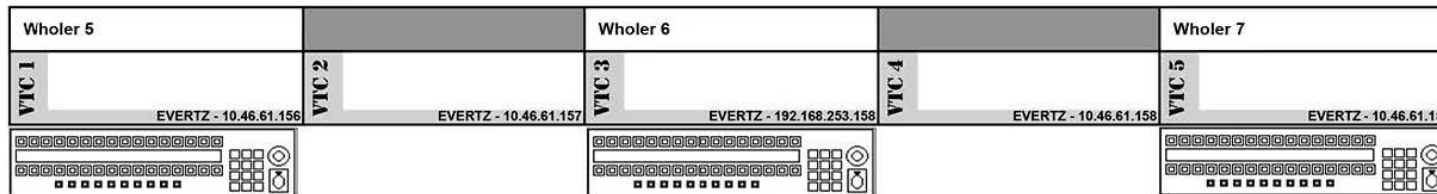

DENALI SUMMIT

FLOORPLAN 1

DENALI SUMMIT

FLOORPLAN 2

DENALI SUMMIT

PRODUCTION MONITOR WALL

REPLAY MONITOR WALL

VIDEO TAPE BENCH MONITOR WALL

VIDEO TAPE CONSOLE MONITOR WALL

DENALI SUMMIT

VIDEO MONITOR WALL

DENALI SUMMIT

GRAPHICS MONITOR WALL

MVP OUT MONITOR WALL