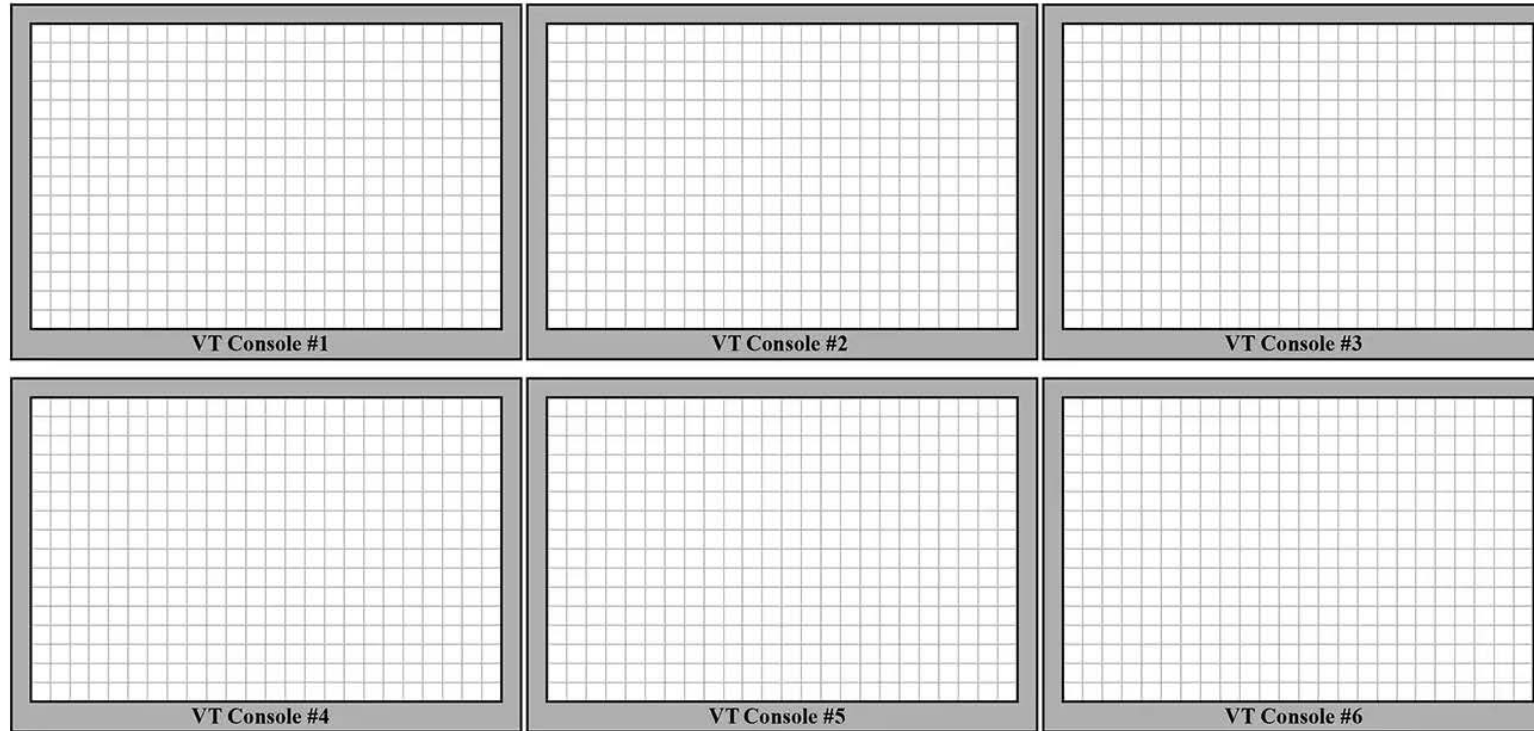

VIDEO TAPE CONSOLE MONITOR WALL