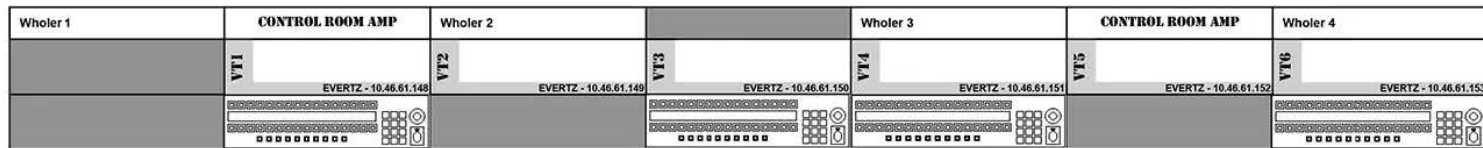

DENALI SUMMIT

FLOORPLAN 1

DENALI SUMMIT

FLOORPLAN 2

DENALI SUMMIT

PRODUCTION MONITOR WALL

REPLAY MONITOR WALL

VIDEO TAPE BENCH MONITOR WALL