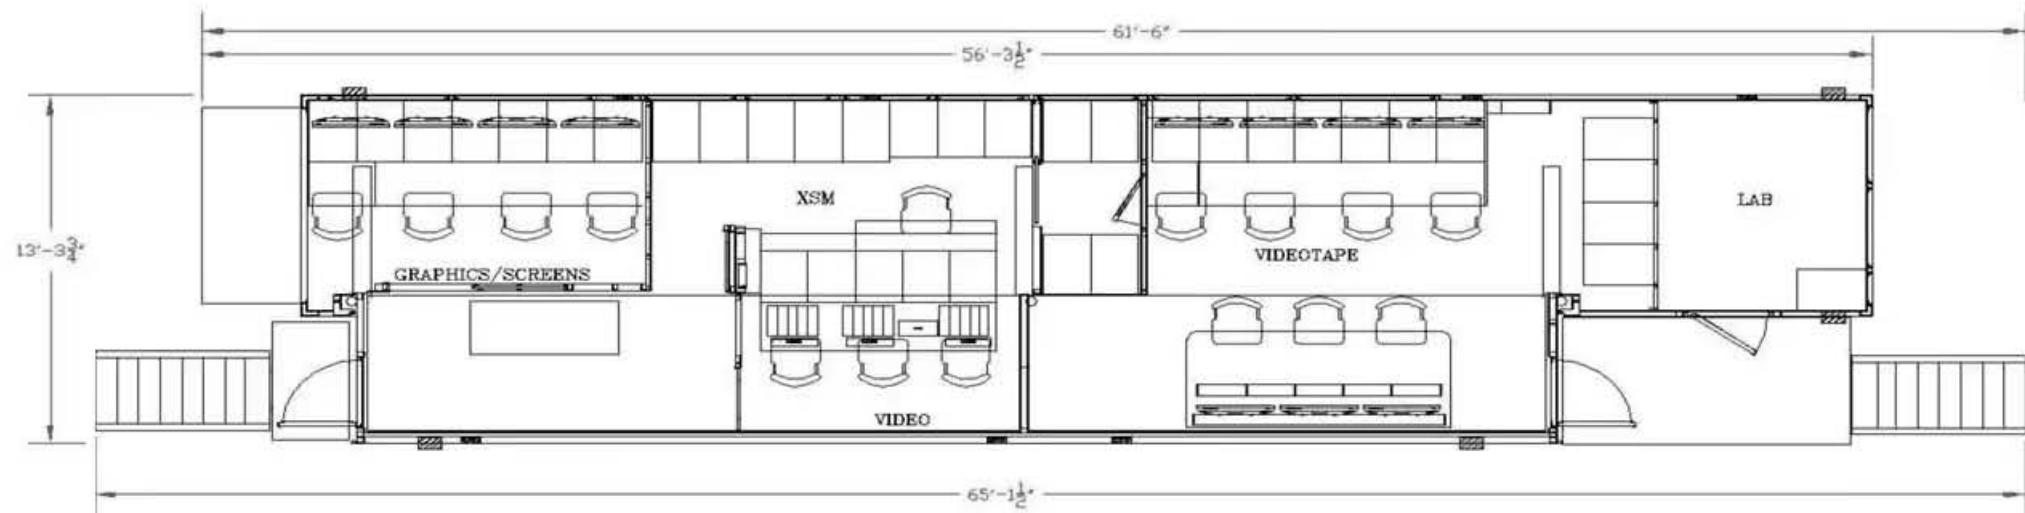

DENALI SUMMIT US MOBILE UNIT INFORMATION

Updated 06/1/2026

1080p, HDR, and 4k Capable | Travels with A & B Unit and Support Unit, ST35

SUMMIT: TECHNICAL SPECIFICATIONS

DIMENSIONS

- 66' LONG X 13' 6" HIGH X 22' WIDE - EXPANDED WITHOUT TRACTOR (A & B UNITS)
- A UNIT: DOUBLE EXPANDO
- B UNIT: DOUBLE EXPAND

DENALI SUMMIT

FLOORPLAN 1

DENALI SUMMIT

FLOORPLAN 2

DENALI SUMMIT

PRODUCTION MONITOR WALL

REPLAY MONITOR WALL

VIDEO TAPE BENCH MONITOR WALL