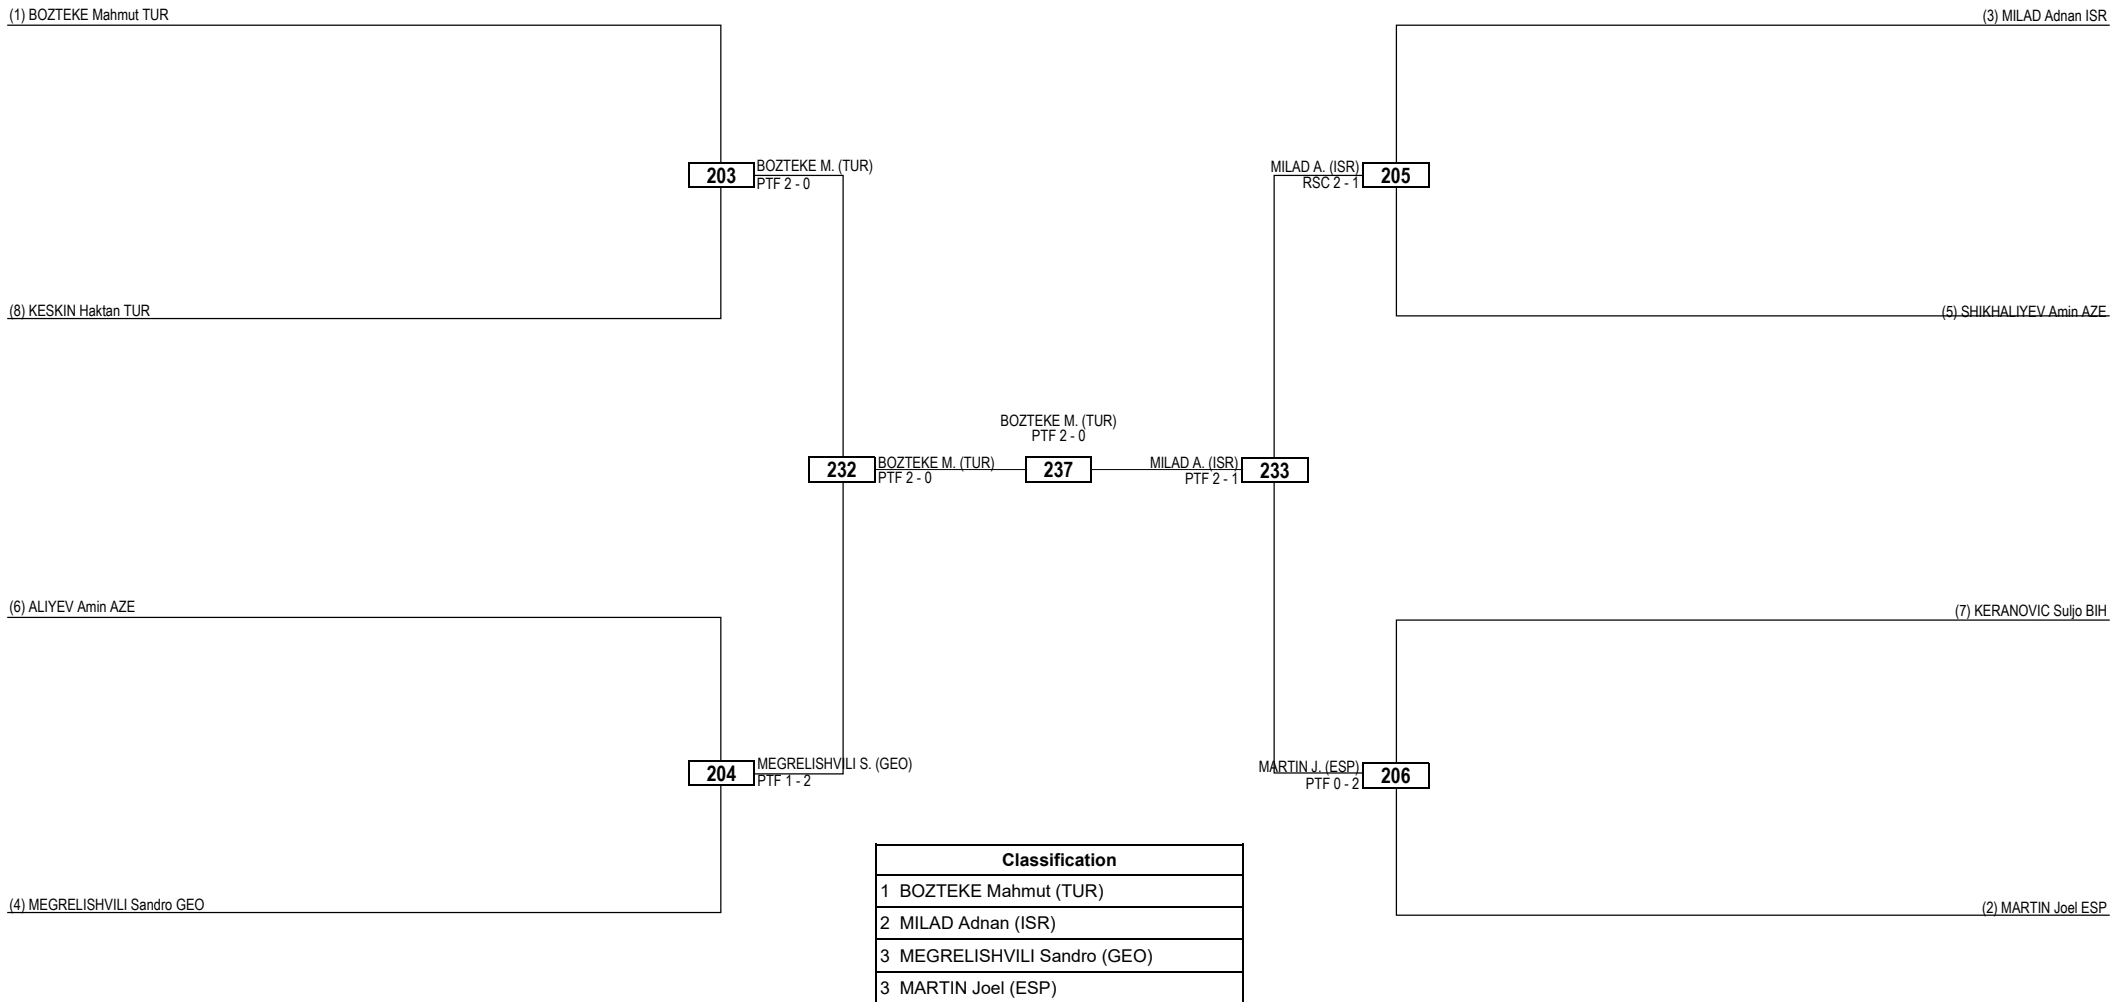

Quarterfinals Semifinals Final Semifinals Quarterfinals

LEGEND RSC: Win by Referee Stop the Contest WDR: Win by Withdrawal DQB: Win by Disqualification for unsportsmanlike behavior
 (x) Seed PTF: Win by Final Score DSQ: Win by Disqualification R: Round

European Championships Seniors 2026

TUE 12 MAY 2026

Seniors / K44 Women -52kg Contestants: 5

Quarterfinals Semifinals Final Semifinals Quarterfinals

(1) CAVDAR Meryem betul TUR

(3) MICEV Marija SRB

JAPARIDZE A. (GEO)
PTF 0 - 2