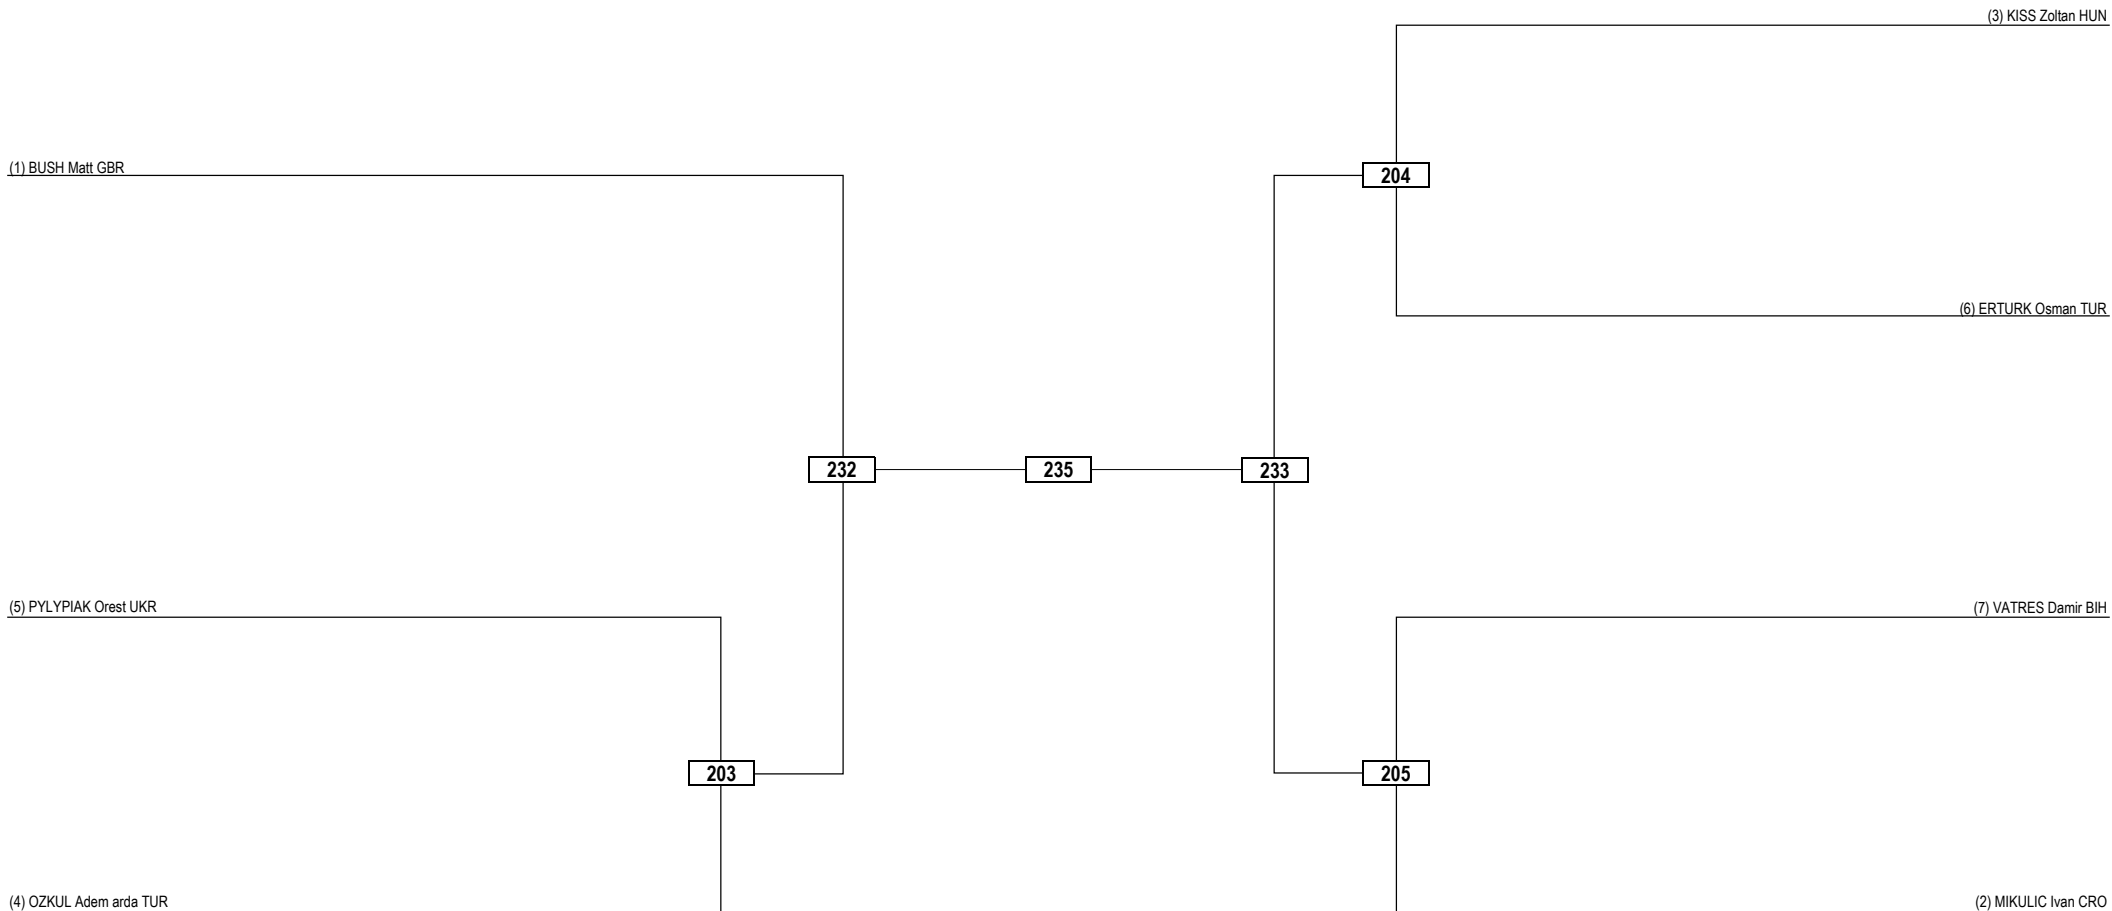

European Championships Seniors 2026

THU 14 MAY 2026

Seniors / K44 Men +80kg Contestants: 7

Quarterfinals   Semifinals   Final   Semifinals   Quarterfinals

LEGEND RSC: Win by Referee Stop the Contest   WDR: Win by Withdrawal   DQB: Win by Disqualification for unsportsmanlike behavior
(x) Seed   PTF: Win by Final Score   DSQ: Win by Disqualification   R: Round