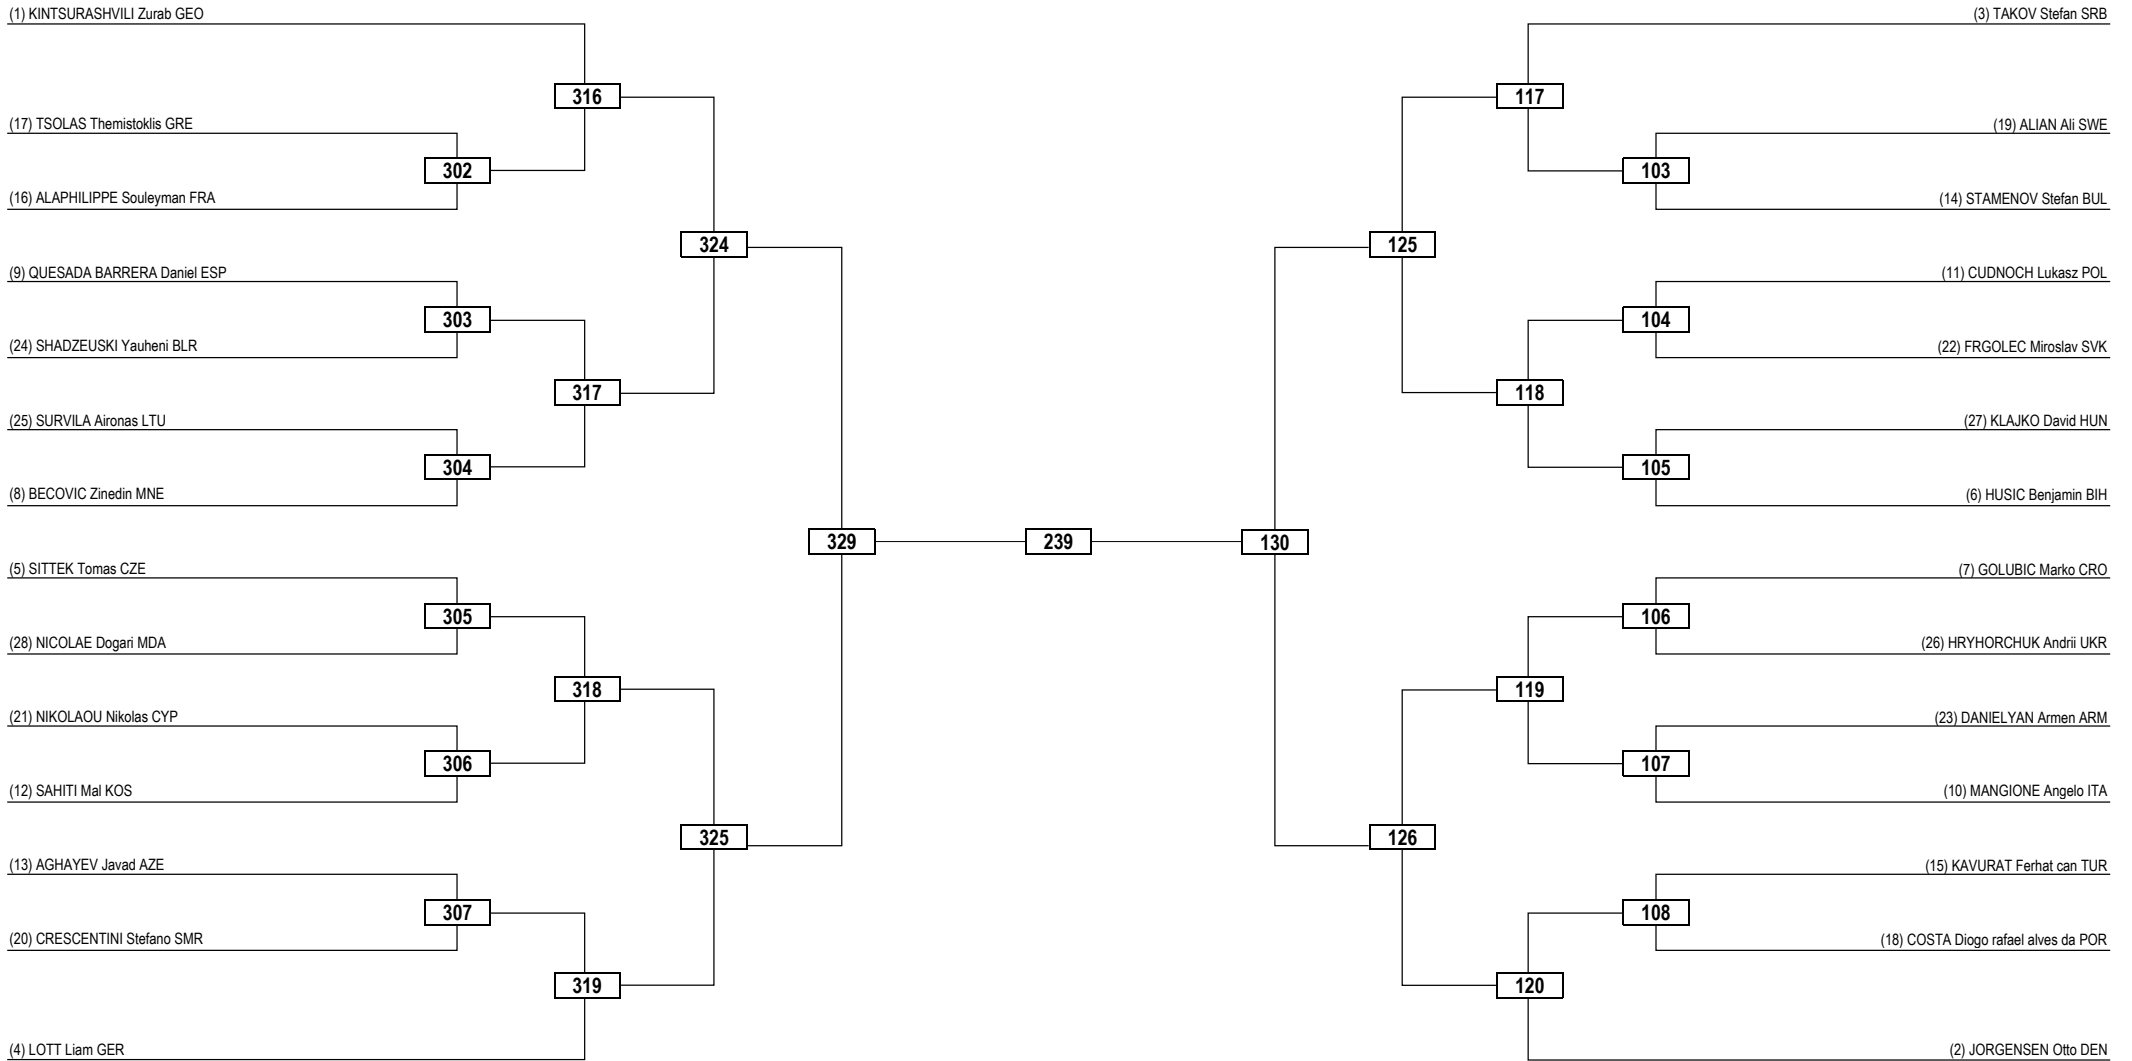

European Championships Seniors 2026

THU 14 MAY 2026

Seniors / Men -54kg Contestants: 25

Round of 32 Round of 16 Quarterfinals Semifinals Final Semifinals Quarterfinals Round of 16 Round of 32

LEGEND RSC: Win by Referee Stop the Contest WDR: Win by Withdrawal DQB: Win by Disqualification for unsportsmanlike behavior
 (x) Seed PTF: Win by Final Score DSQ: Win by Disqualification R: Round

European Championships Seniors 2026

THU 14 MAY 2026

Seniors / Men -74kg Contestants: 28

Round of 32 Round of 16 Quarterfinals Semifinals Final Semifinals Quarterfinals Round of 16 Round of 32

LEGEND RSC: Win by Referee Stop the Contest WDR: Win by Withdrawal DQB: Win by Disqualification for unsportsmanlike behavior
(x) Seed PTF: Win by Final Score DSQ: Win by Disqualification R: Round

European Championships Seniors 2026

THU 14 MAY 2026

Seniors / K44 Men +80kg Contestants: 7

Quarterfinals Semifinals Final Semifinals Quarterfinals

LEGEND RSC: Win by Referee Stop the Contest WDR: Win by Withdrawal DQB: Win by Disqualification for unsportsmanlike behavior
 (x) Seed PTF: Win by Final Score DSQ: Win by Disqualification R: Round

European Championships Seniors 2026

THU 14 MAY 2026

Seniors / K44 Women +65kg Contestants: 6

Quarterfinals Semifinals Final Semifinals Quarterfinals

LEGEND RSC: Win by Referee Stop the Contest WDR: Win by Withdrawal DQB: Win by Disqualification for unsportsmanlike behavior
 (x) Seed PTF: Win by Final Score DSQ: Win by Disqualification R: Round