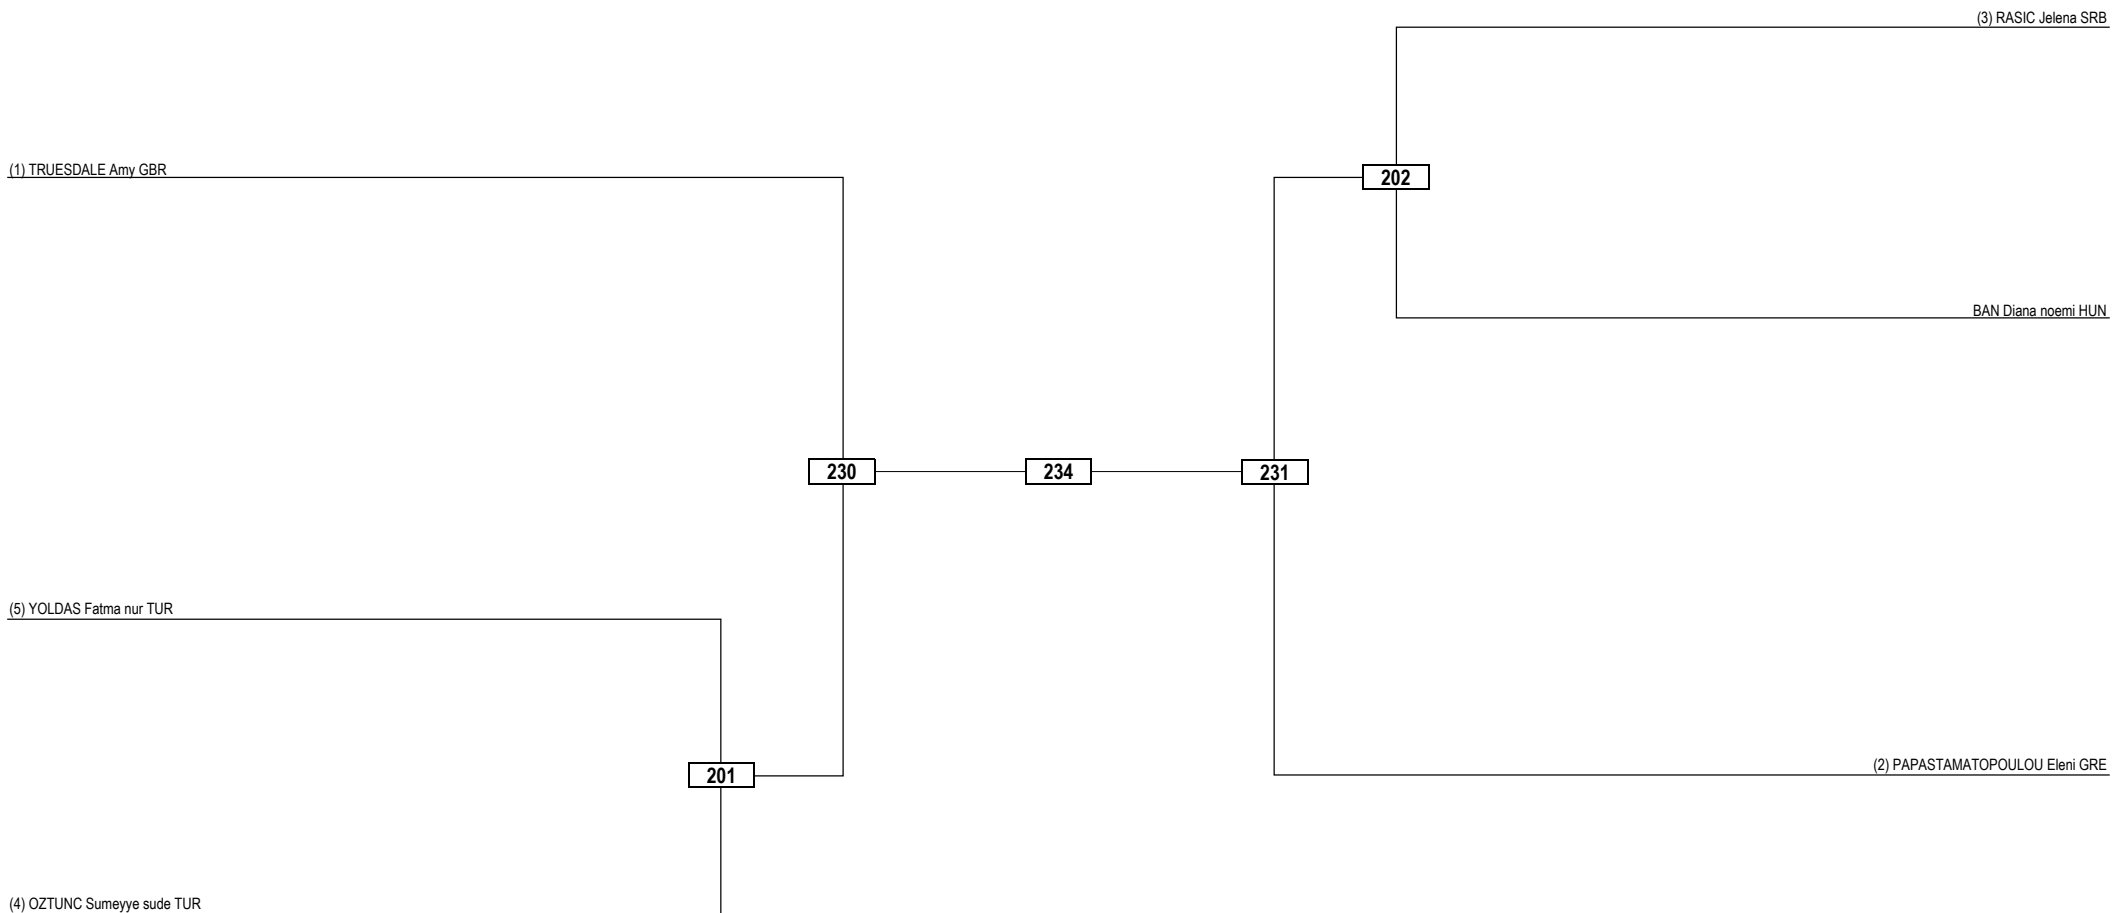

European Championships Seniors 2026

THU 14 MAY 2026

Seniors / K44 Women +65kg Contestants: 6

Quarterfinals   Semifinals   Final   Semifinals   Quarterfinals

LEGEND RSC: Win by Referee Stop the Contest   WDR: Win by Withdrawal   DQB: Win by Disqualification for unsportsmanlike behavior
(x) Seed   PTF: Win by Final Score   DSQ: Win by Disqualification   R: Round