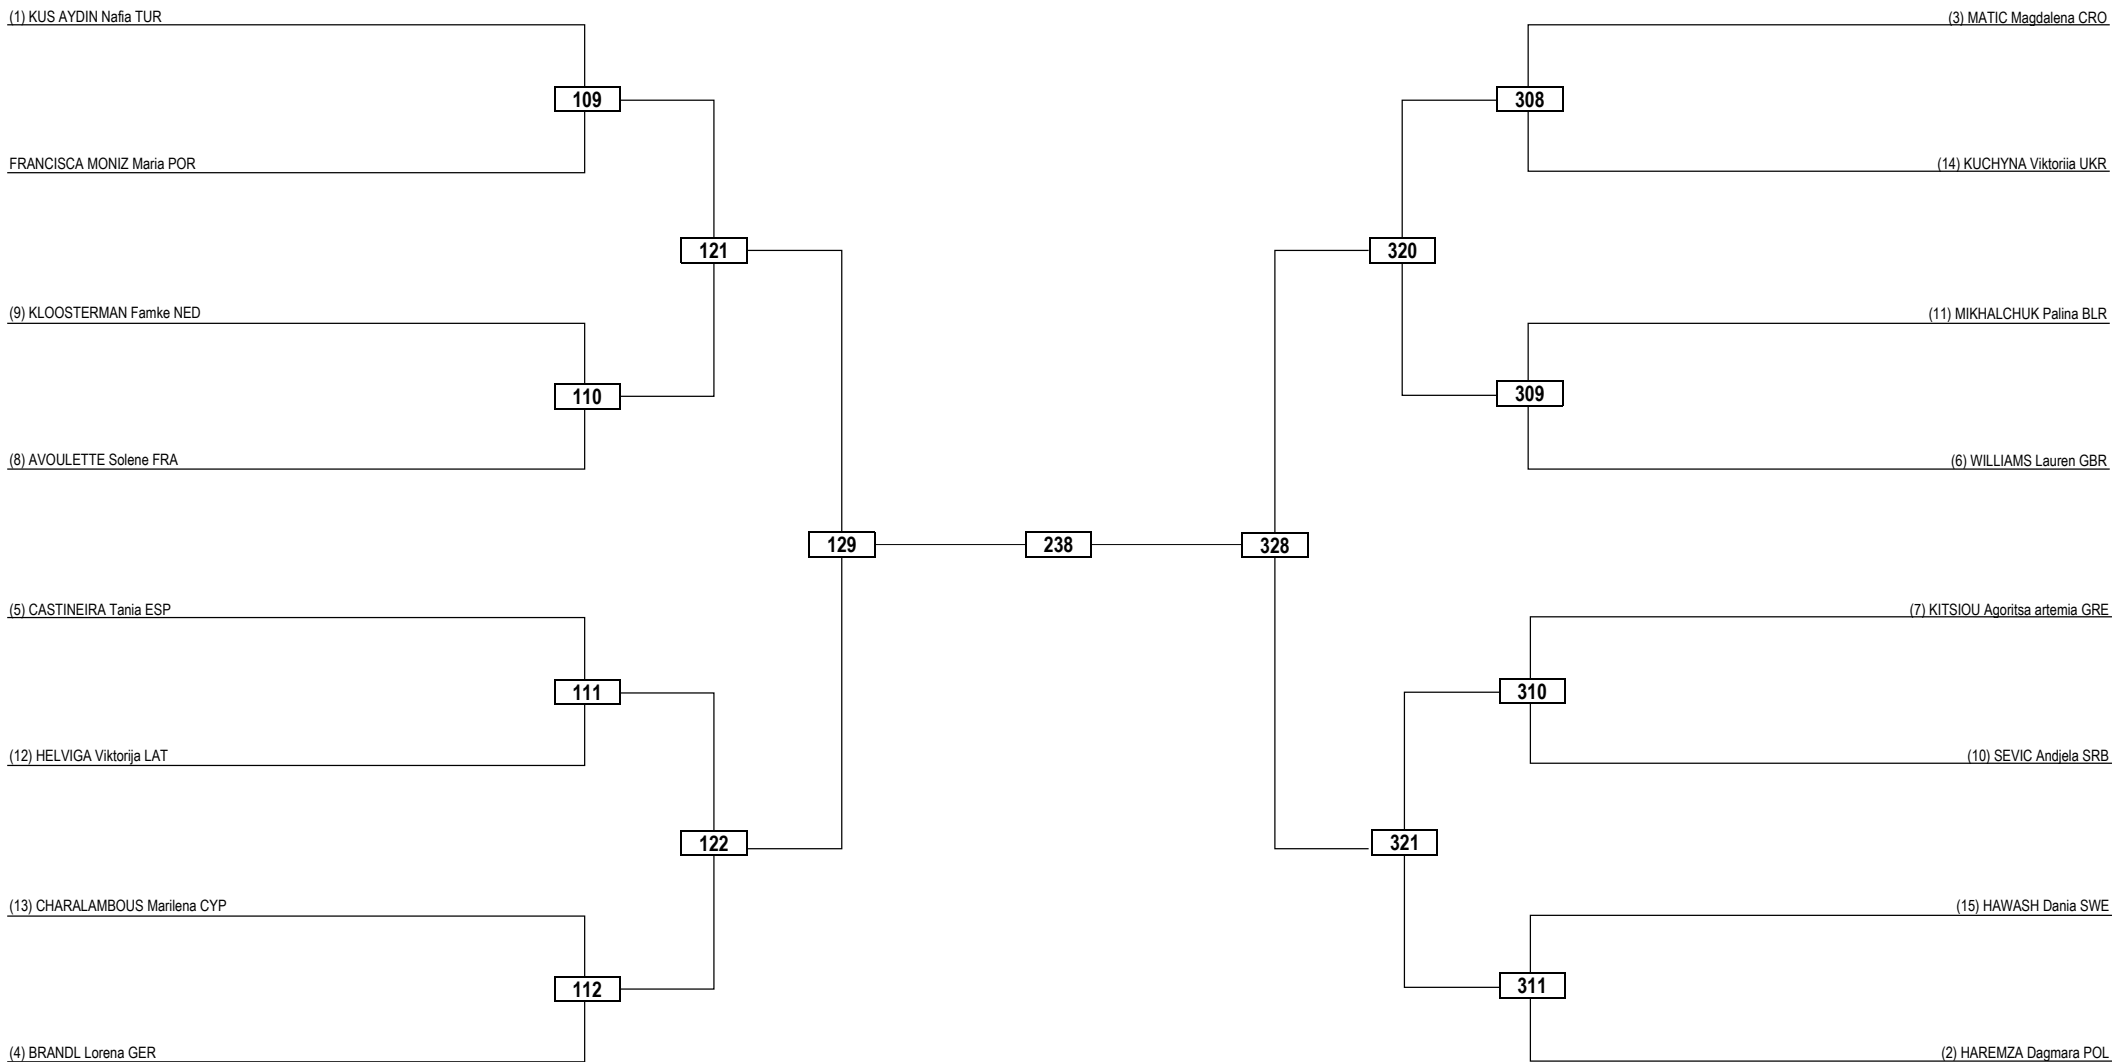

European Championships Seniors 2026

THU 14 MAY 2026

Seniors / Women +73kg Contestants: 16

Round of 16   Quarterfinals   Semifinals   Final   Semifinals   Quarterfinals   Round of 16

LEGEND RSC: Win by Referee Stop the Contest   WDR: Win by Withdrawal   DQB: Win by Disqualification for unsportsmanlike behavior
(x) Seed   PTF: Win by Final Score   DSQ: Win by Disqualification   R: Round