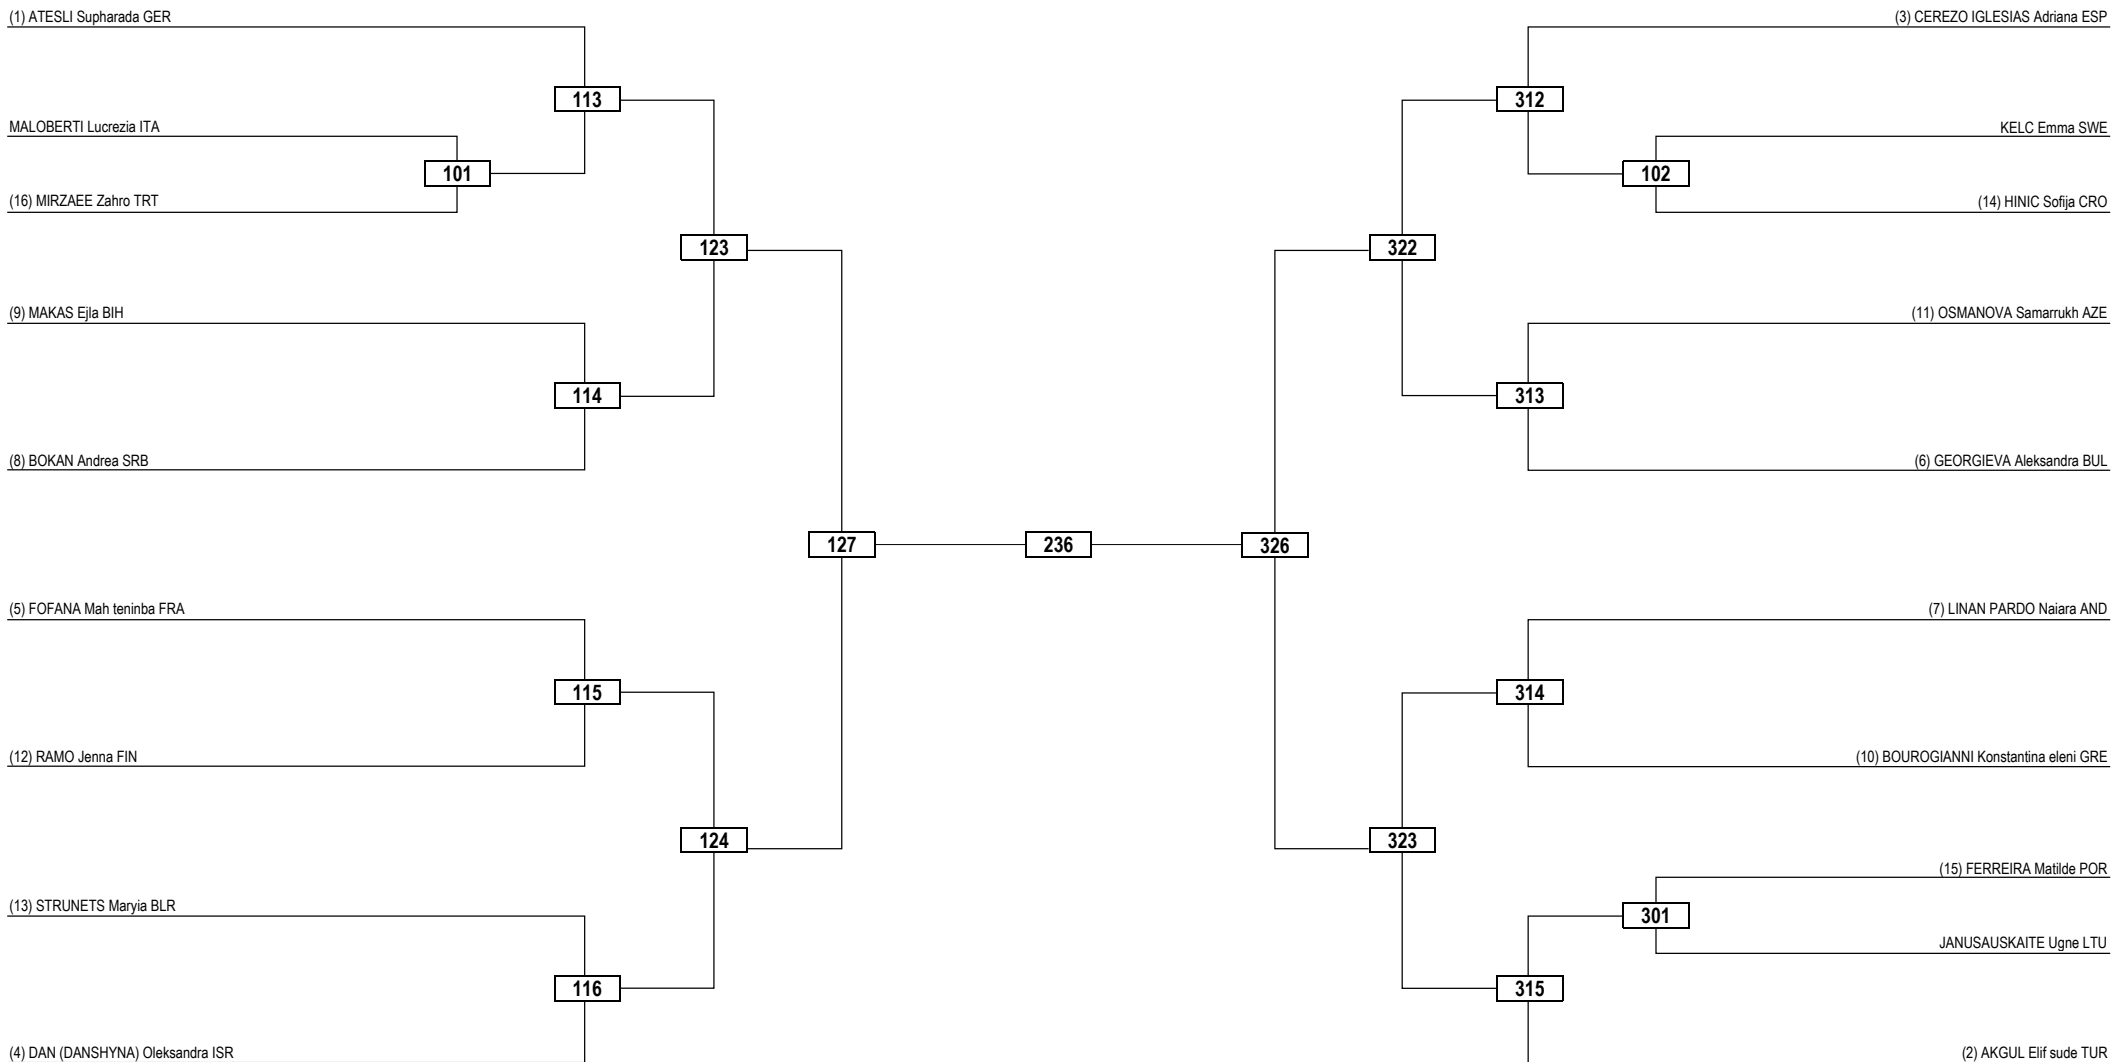

European Championships Seniors 2026

THU 14 MAY 2026

Seniors / Men -74kg Contestants: 28

Round of 32 Round of 16 Quarterfinals Semifinals Final Semifinals Quarterfinals Round of 16 Round of 32

LEGEND RSC: Win by Referee Stop the Contest WDR: Win by Withdrawal DQB: Win by Disqualification for unsportsmanlike behavior
(x) Seed PTF: Win by Final Score DSQ: Win by Disqualification R: Round

European Championships Seniors 2026

THU 14 MAY 2026

Seniors / Women -49kg Contestants: 19

Round of 32 Round of 16 Quarterfinals Semifinals Final Semifinals Quarterfinals Round of 16 Round of 32

LEGEND RSC: Win by Referee Stop the Contest WDR: Win by Withdrawal DQB: Win by Disqualification for unsportsmanlike behavior
(x) Seed PTF: Win by Final Score DSQ: Win by Disqualification R: Round

European Championships Seniors 2026

THU 14 MAY 2026

Seniors / K44 Women +65kg Contestants: 6

Quarterfinals Semifinals Final Semifinals Quarterfinals

LEGEND RSC: Win by Referee Stop the Contest WDR: Win by Withdrawal DQB: Win by Disqualification for unsportsmanlike behavior
 (x) Seed PTF: Win by Final Score DSQ: Win by Disqualification R: Round