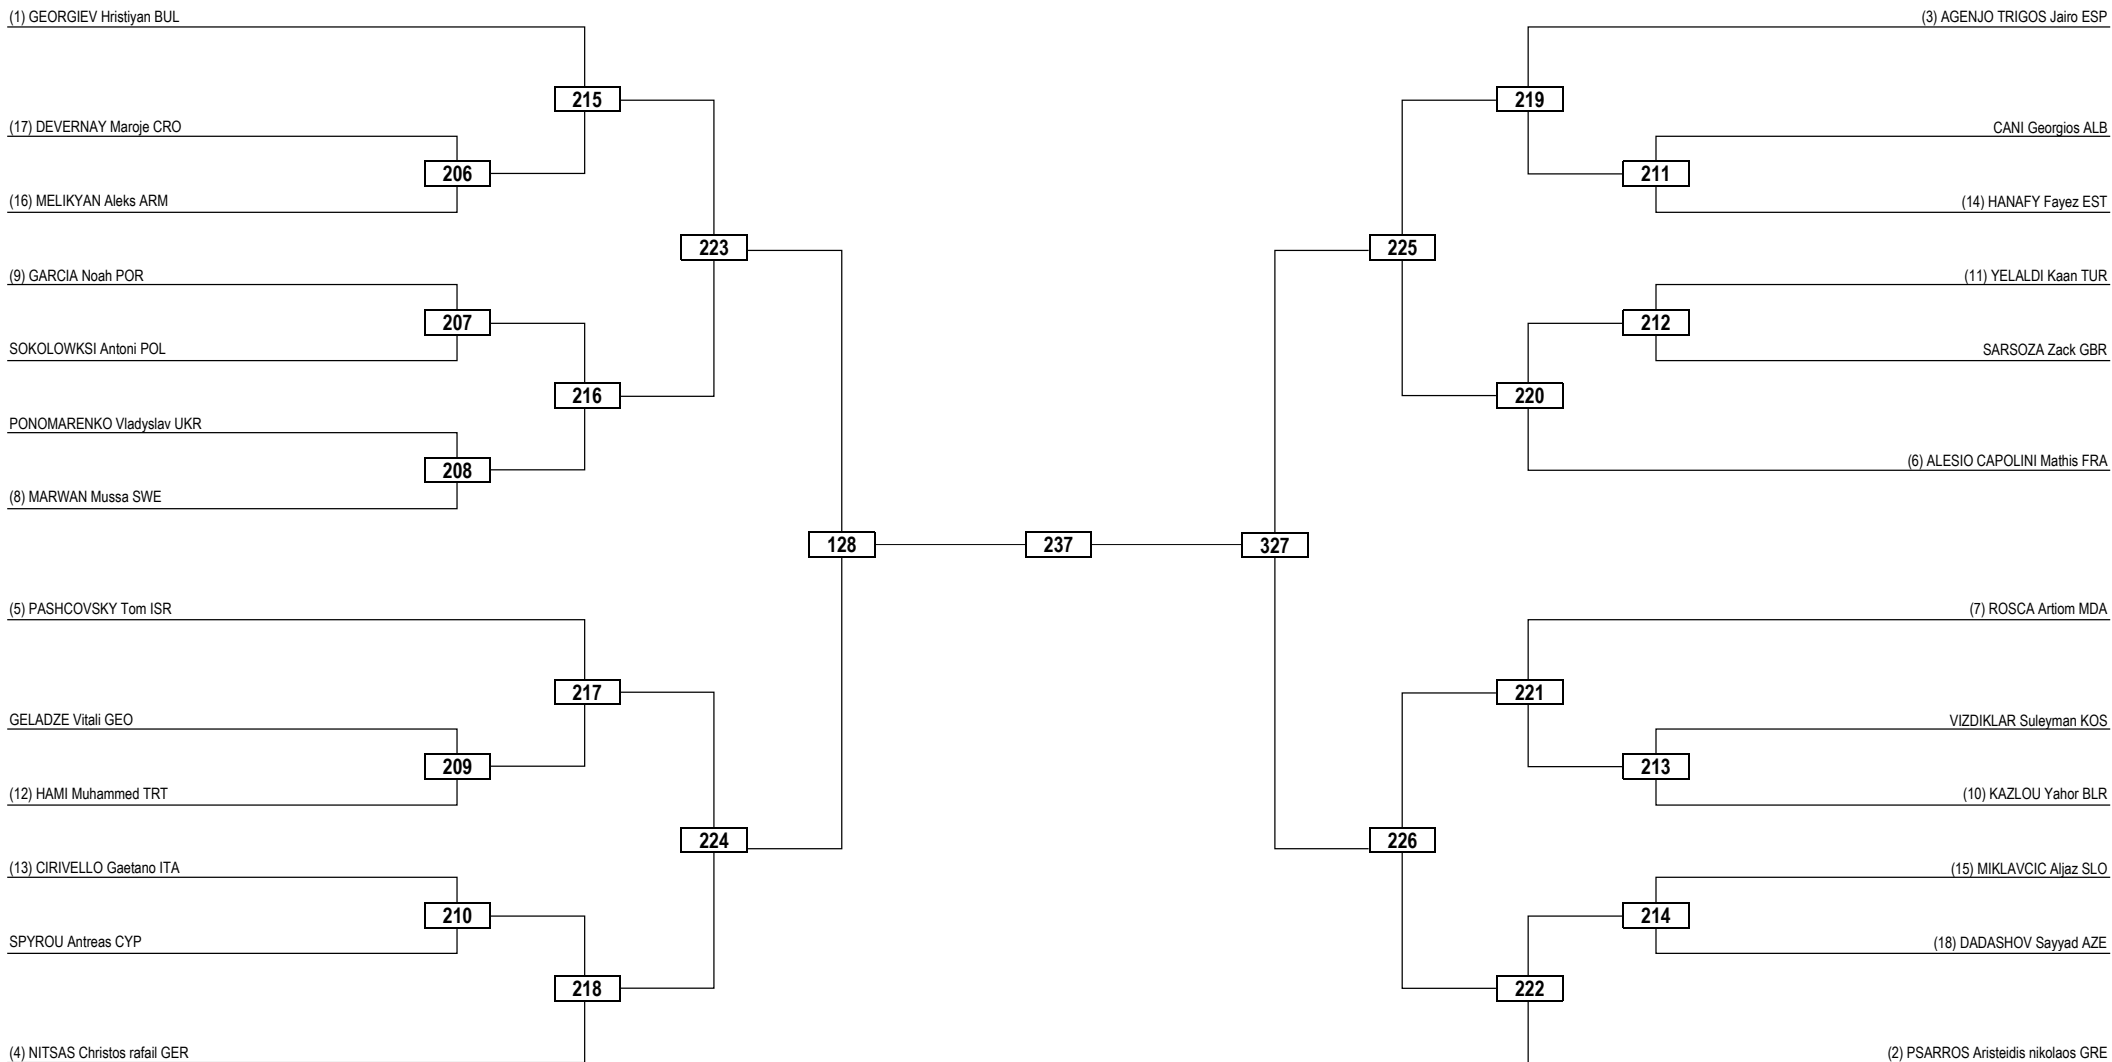

European Championships Seniors 2026

THU 14 MAY 2026

Seniors / Men -54kg Contestants: 25

Round of 32 Round of 16 Quarterfinals Semifinals Final Semifinals Quarterfinals Round of 16 Round of 32

LEGEND RSC: Win by Referee Stop the Contest WDR: Win by Withdrawal DQB: Win by Disqualification for unsportsmanlike behavior
 (x) Seed PTF: Win by Final Score DSQ: Win by Disqualification R: Round

European Championships Seniors 2026

THU 14 MAY 2026

Seniors / Men -74kg Contestants: 28

Round of 32 Round of 16 Quarterfinals Semifinals Final Semifinals Quarterfinals Round of 16 Round of 32

LEGEND RSC: Win by Referee Stop the Contest WDR: Win by Withdrawal DQB: Win by Disqualification for unsportsmanlike behavior
(x) Seed PTF: Win by Final Score DSQ: Win by Disqualification R: Round

European Championships Seniors 2026

THU 14 MAY 2026

Seniors / K44 Men +80kg Contestants: 7

Quarterfinals Semifinals Final Semifinals Quarterfinals

LEGEND RSC: Win by Referee Stop the Contest WDR: Win by Withdrawal DQB: Win by Disqualification for unsportsmanlike behavior
 (x) Seed PTF: Win by Final Score DSQ: Win by Disqualification R: Round

European Championships Seniors 2026

THU 14 MAY 2026

Seniors / K44 Women +65kg Contestants: 6

Quarterfinals Semifinals Final Semifinals Quarterfinals

LEGEND RSC: Win by Referee Stop the Contest WDR: Win by Withdrawal DQB: Win by Disqualification for unsportsmanlike behavior
 (x) Seed PTF: Win by Final Score DSQ: Win by Disqualification R: Round