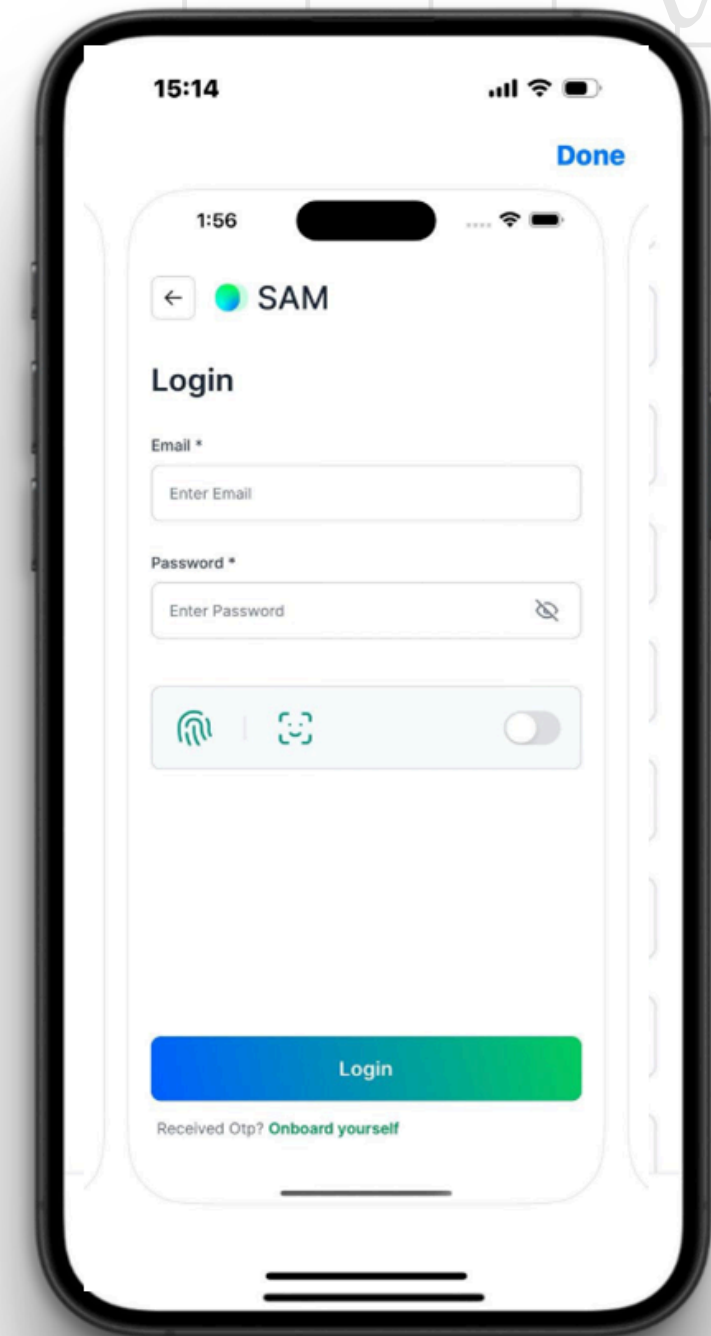

Driver Onboarding

★ Who We Are

SAM Onboarding is a driver-focused platform built to simplify onboarding, compliance, payments and more

★ Vision

To be the most trusted and innovative onboarding and compliance platform in the logistics and last-mile delivery industry.

Missions

- Make driver onboarding fast, simple and paper-free
- Keep drivers fully compliant at all times
- Invest in cutting-edge technology to stay ahead

The Process

- ✓ Download and open the SAM mobile app
- ✓ Click on the Onboard yourself link at the bottom
- ✓ Enter your email address and OTP and create your new password
- ✓ Once you have set your password, click on login