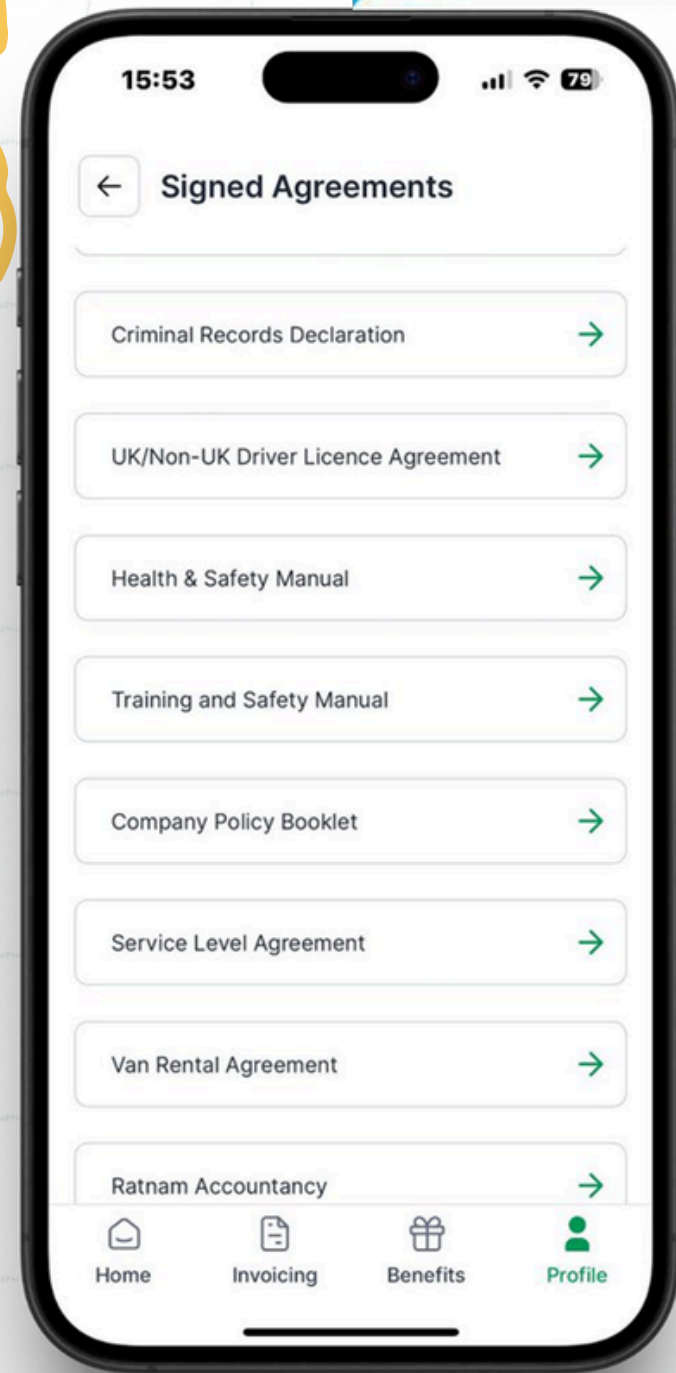

Continue →

Driver Profile

Upload your profile picture

Enter your nationality, date of birth, whatsapp number

Add 7 years of address history

Add your National Insurance Number

Scan Documents

Front of Driving Licence

Provisional Driving License
A learner's licence that allows you to drive a
car under supervision before passing the
driving test.

Full European (EEC)
A full licence from any country within the
European Economic Community.

International
A licence from outside of the UK or European
Economic Community.

Submit

Approvals

<u>Evidence</u>	Background
Drivers Licence	 APPROVE REJECT ↓ DOWNLOAD 
Right to Work	 APPROVE REJECT ↓ DOWNLOAD 

Manager will review
the documents

Manager will approve
the documents

You will get
notification the app

Proceed to Training Quiz
Pass
Move to Stage 2

Stage 2

Pass the Training Quiz

Review and sign the agreements and press Submit.