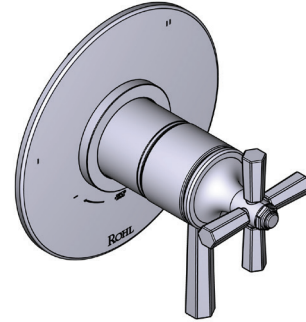

DESCRIPTION

- Available Spring 2024
- Combines both thermostatic and pressure balance technologies
- "Set it and forget it" temperature control
- Temp. & volume control with diverter at 5 GPM/19 LPM at 60 PSI
- 3 dedicated functions (CEC compliant)
- R45 Rough-in valve sold separately_R45
- Extension kits available, 1 1/4" EXT45KIT114 and 3/4" EXT45KIT34

CARTRIDGE

- 0-945

STANDARDS

- ASME A112.18.1

WARRANTY

- Most products or parts carry "Limited Warranties" against manufacturing defects. For US customers please visit houseofrohl.com/support and for Canadian customers please visit houseofrohl.ca/support for complete product and finish warranty.

SPECIFICATIONS

Modelle™

1/2" Therm & Pressure Balance
Trim With 3 Functions

MODELS: TMD47W1LM

ADA UPC®