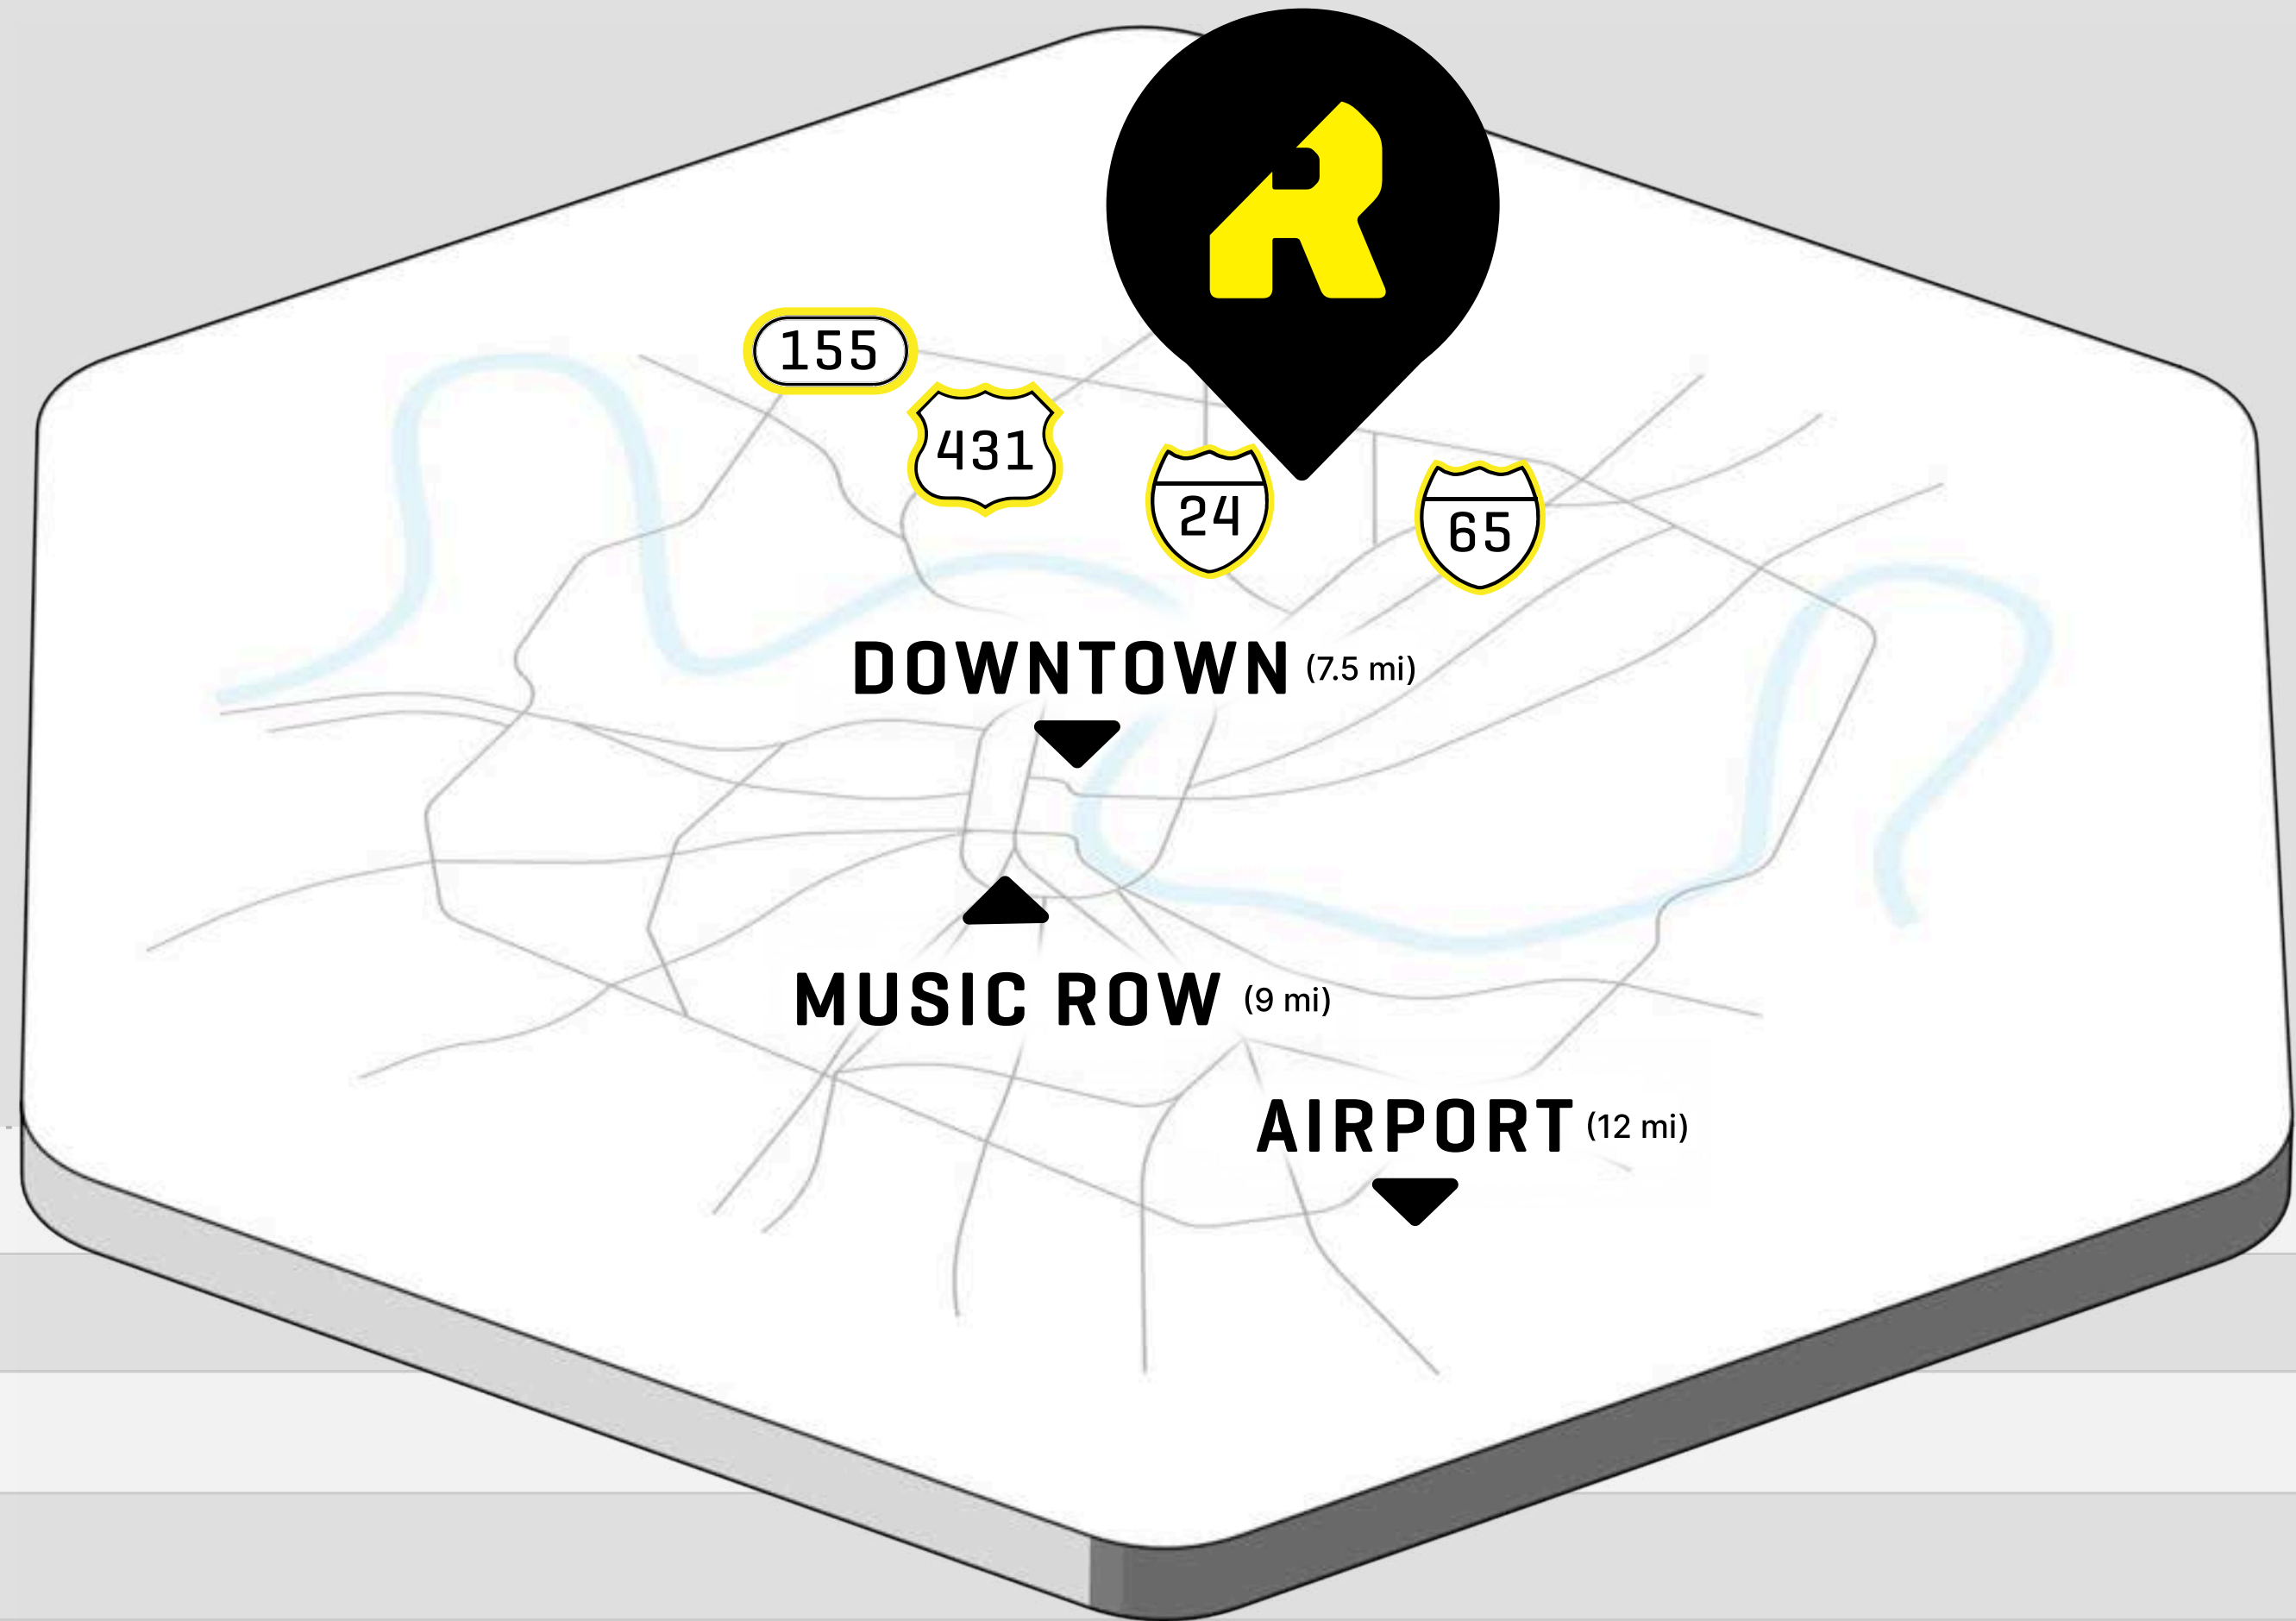

Rock Nashville Campus

Location

3200 Whites Creek Pike
Nashville, TN 37207

The Rock Nashville campus is proud to join a vibrant music city in Nashville, TN. Located in the Whites Creek Pike neighborhood, just off the Briley Parkways, Rock Nashville is an easy drive from both the airport, and downtown.

LOCATION	DISTANCE	BY CAR
BNA Airport	12 miles	17 minutes
Music Row	9 miles	20 minutes
Nissan Stadium	6 miles	15 minutes
Old Soundcheck Building	4 miles	10 minutes

Areas of Impact

→ Rock Nashville Community