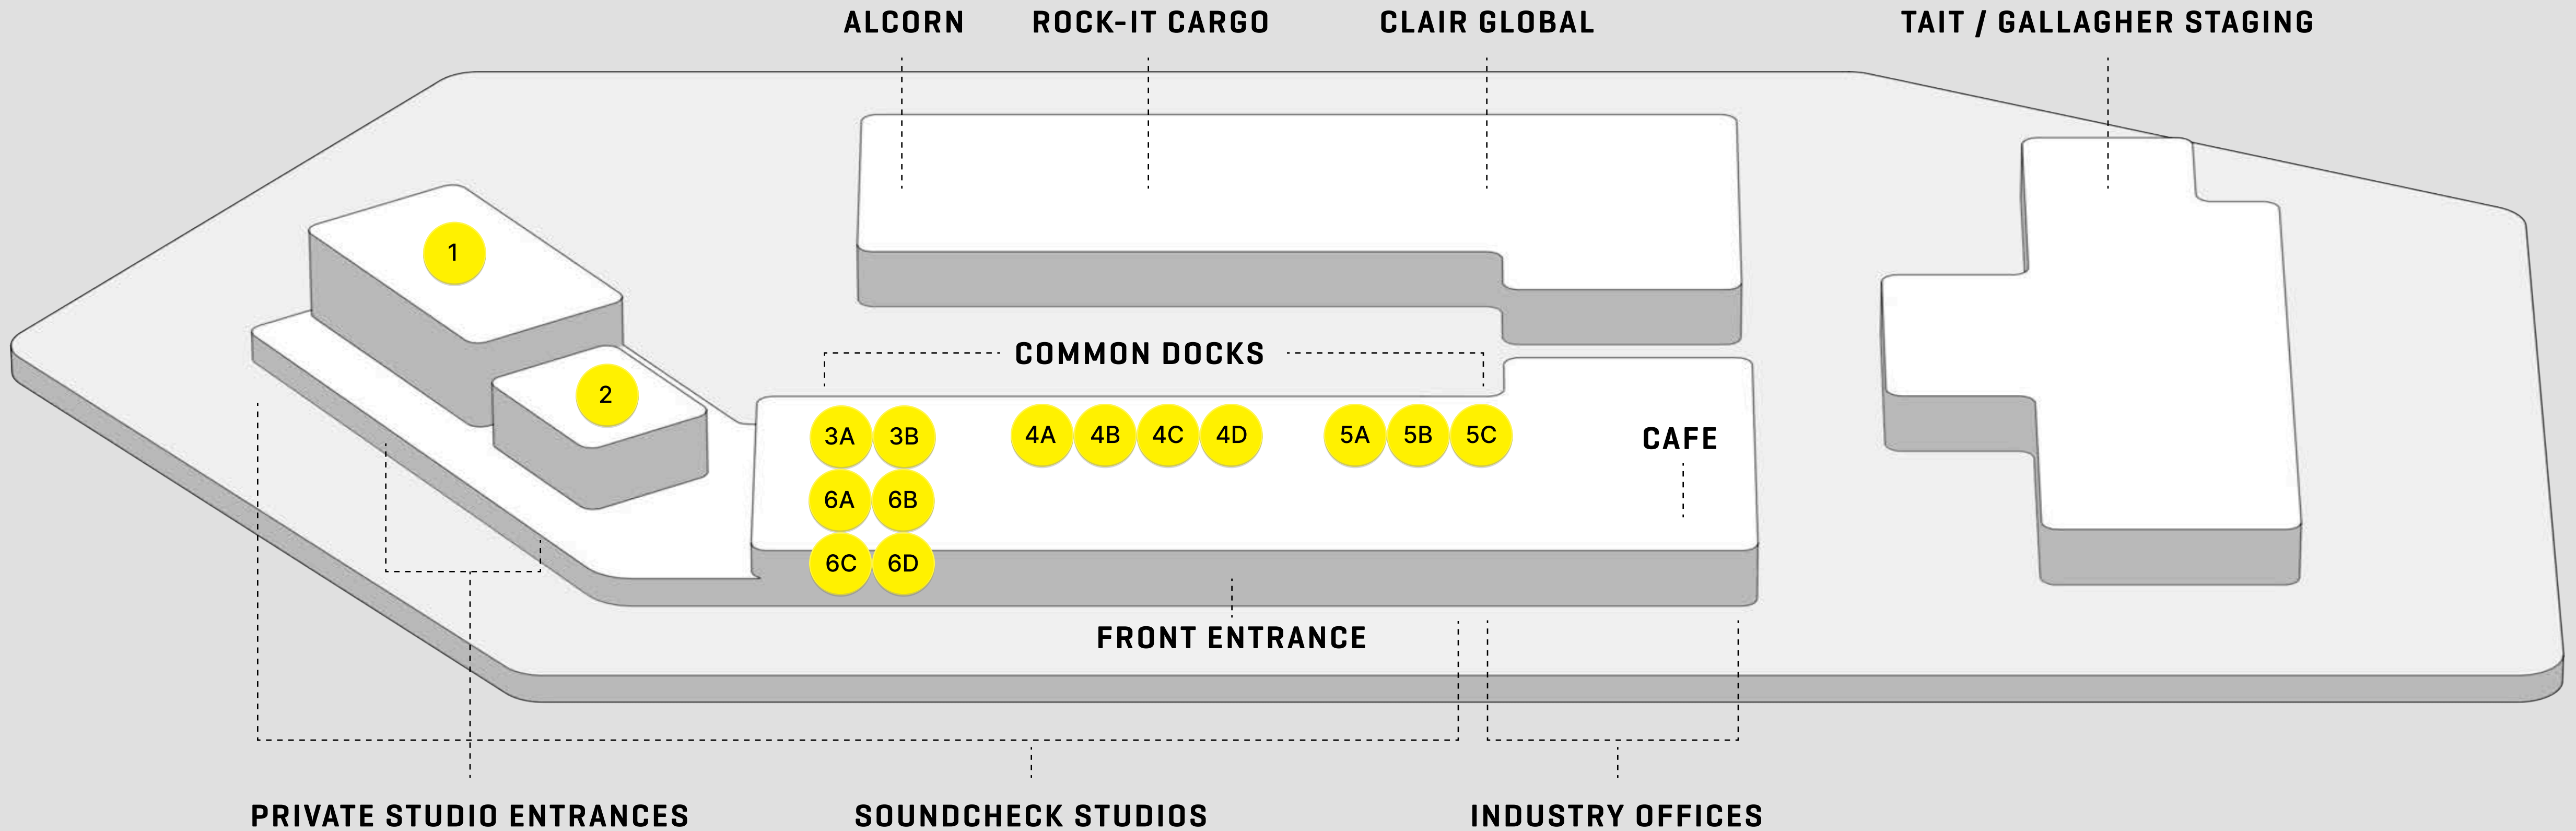

Rock Nashville Campus