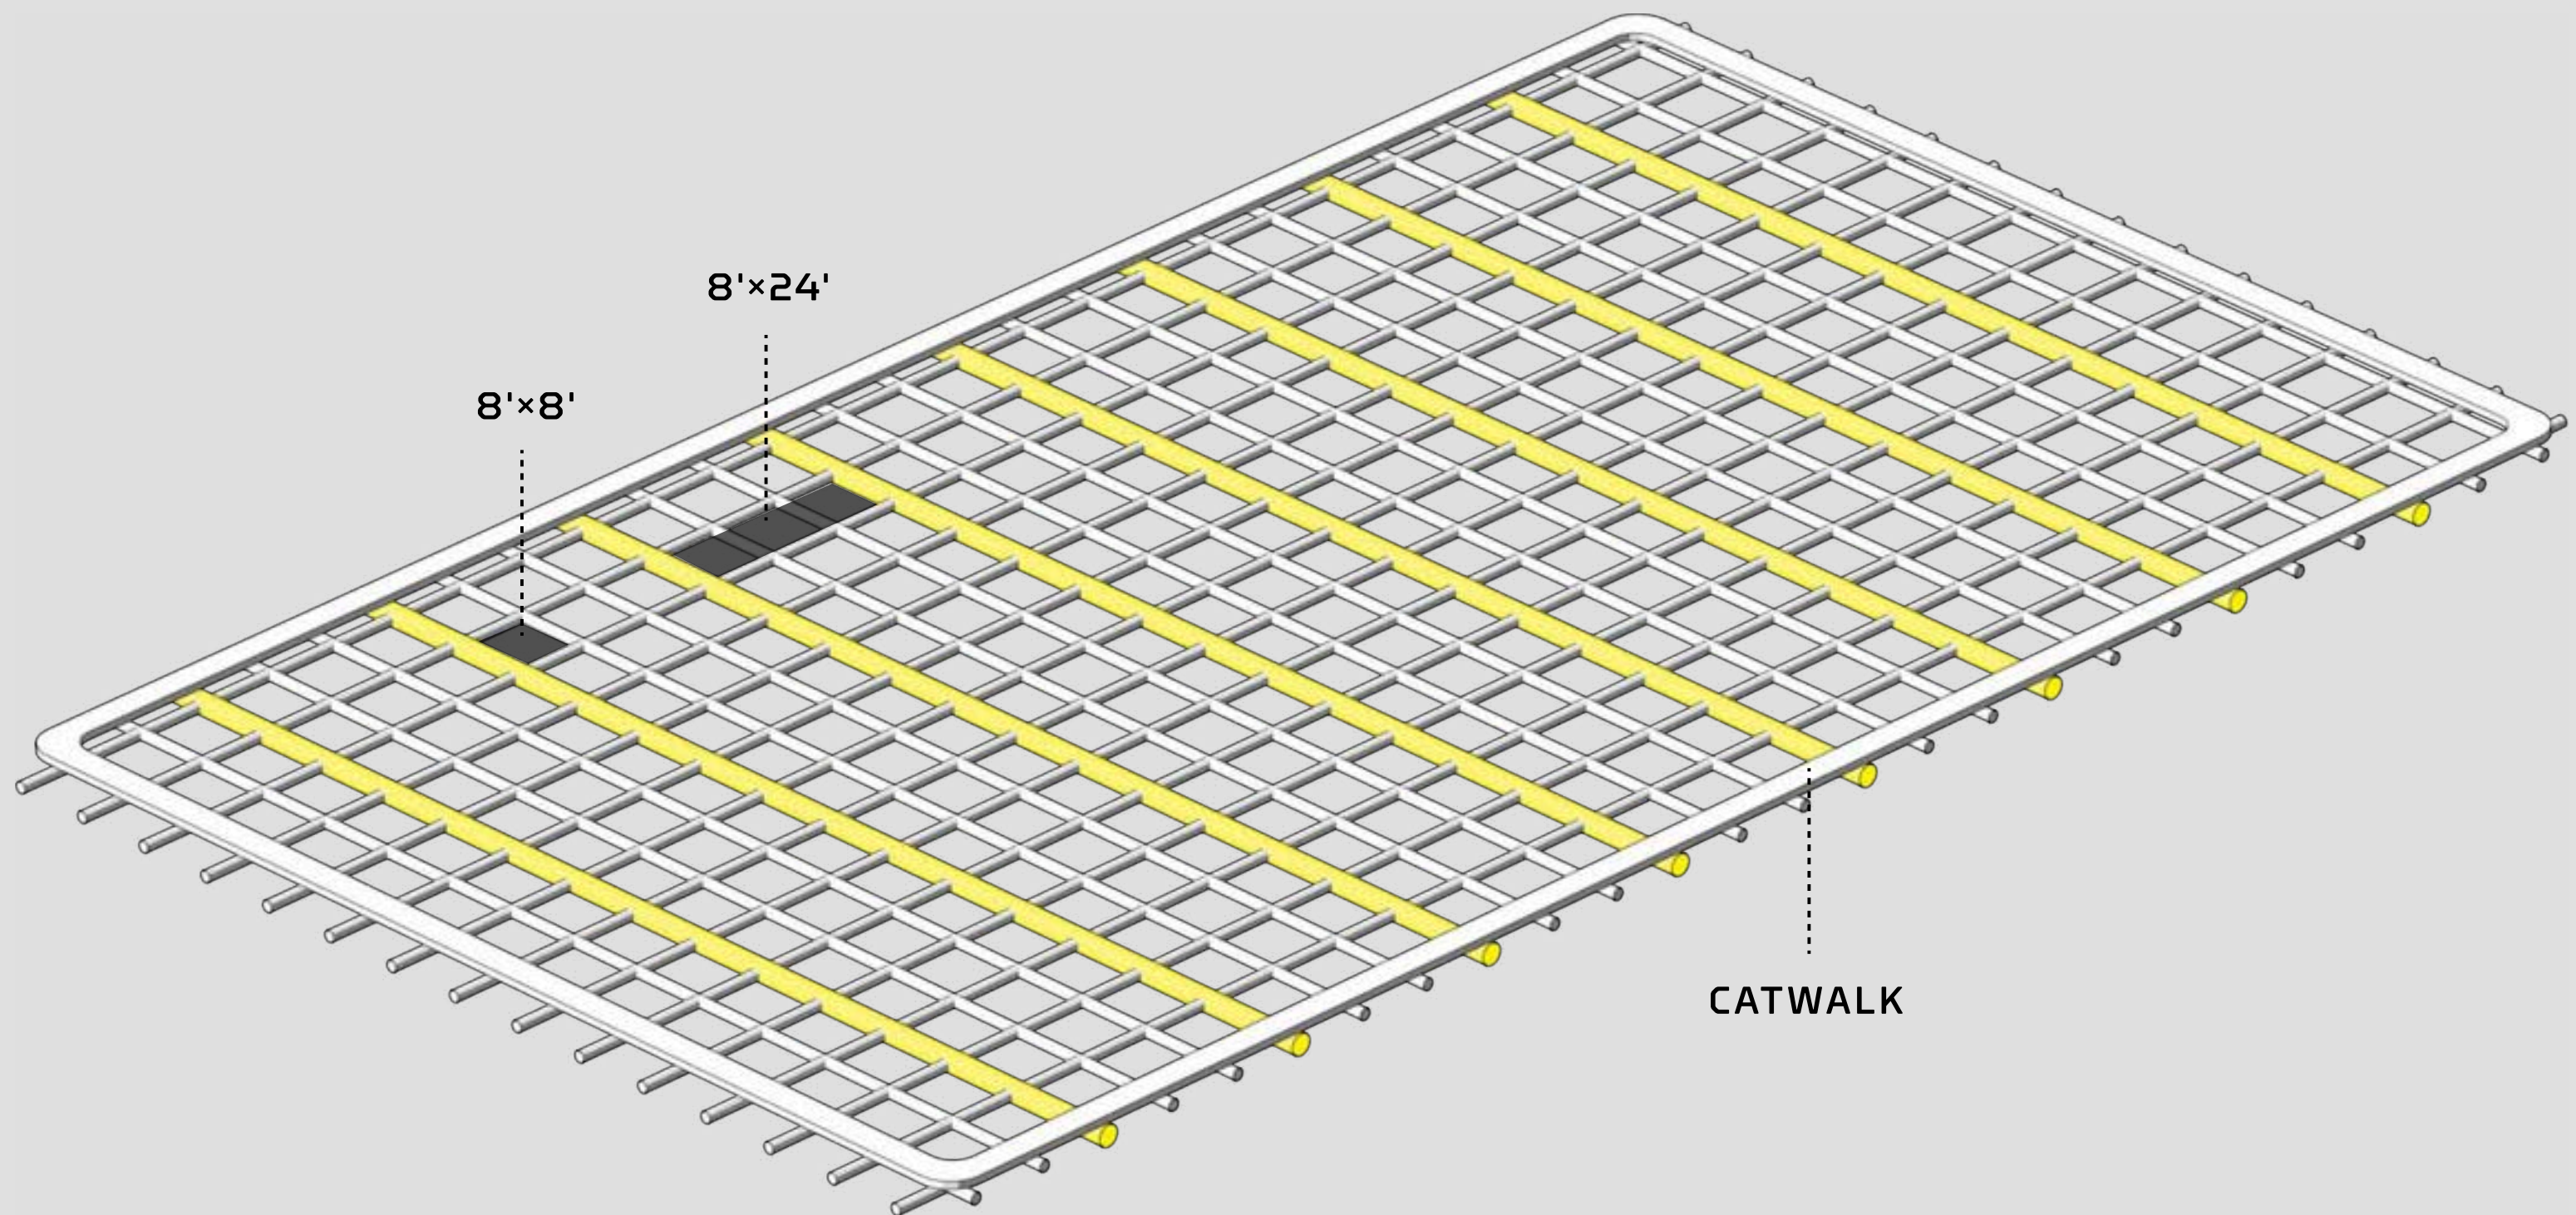

TRIM 80'

RIGGING 450 US Tons / 900,000 lbs

POWER [7] 400A, 3Φ +
[1] 200A, 3Φ

Studio 1 Rigging

TRIM	80'
GRID	8'x8' grid of wide flange beams
MAX CAP	450 US Tons / 900,000 lbs
RIGGING	8'x8' Rigging Grid, Horizontal Lifeline System, Max 3-ton point load on any 8ft span, Max 50-tons on any truss girder, straight hangs only on W10x30 beams, Bridle loads allowed on W18x40 beams minimum of 5ft below grid
SAFETY	Fall protection cable system installed 6'8" above each beam in grid system