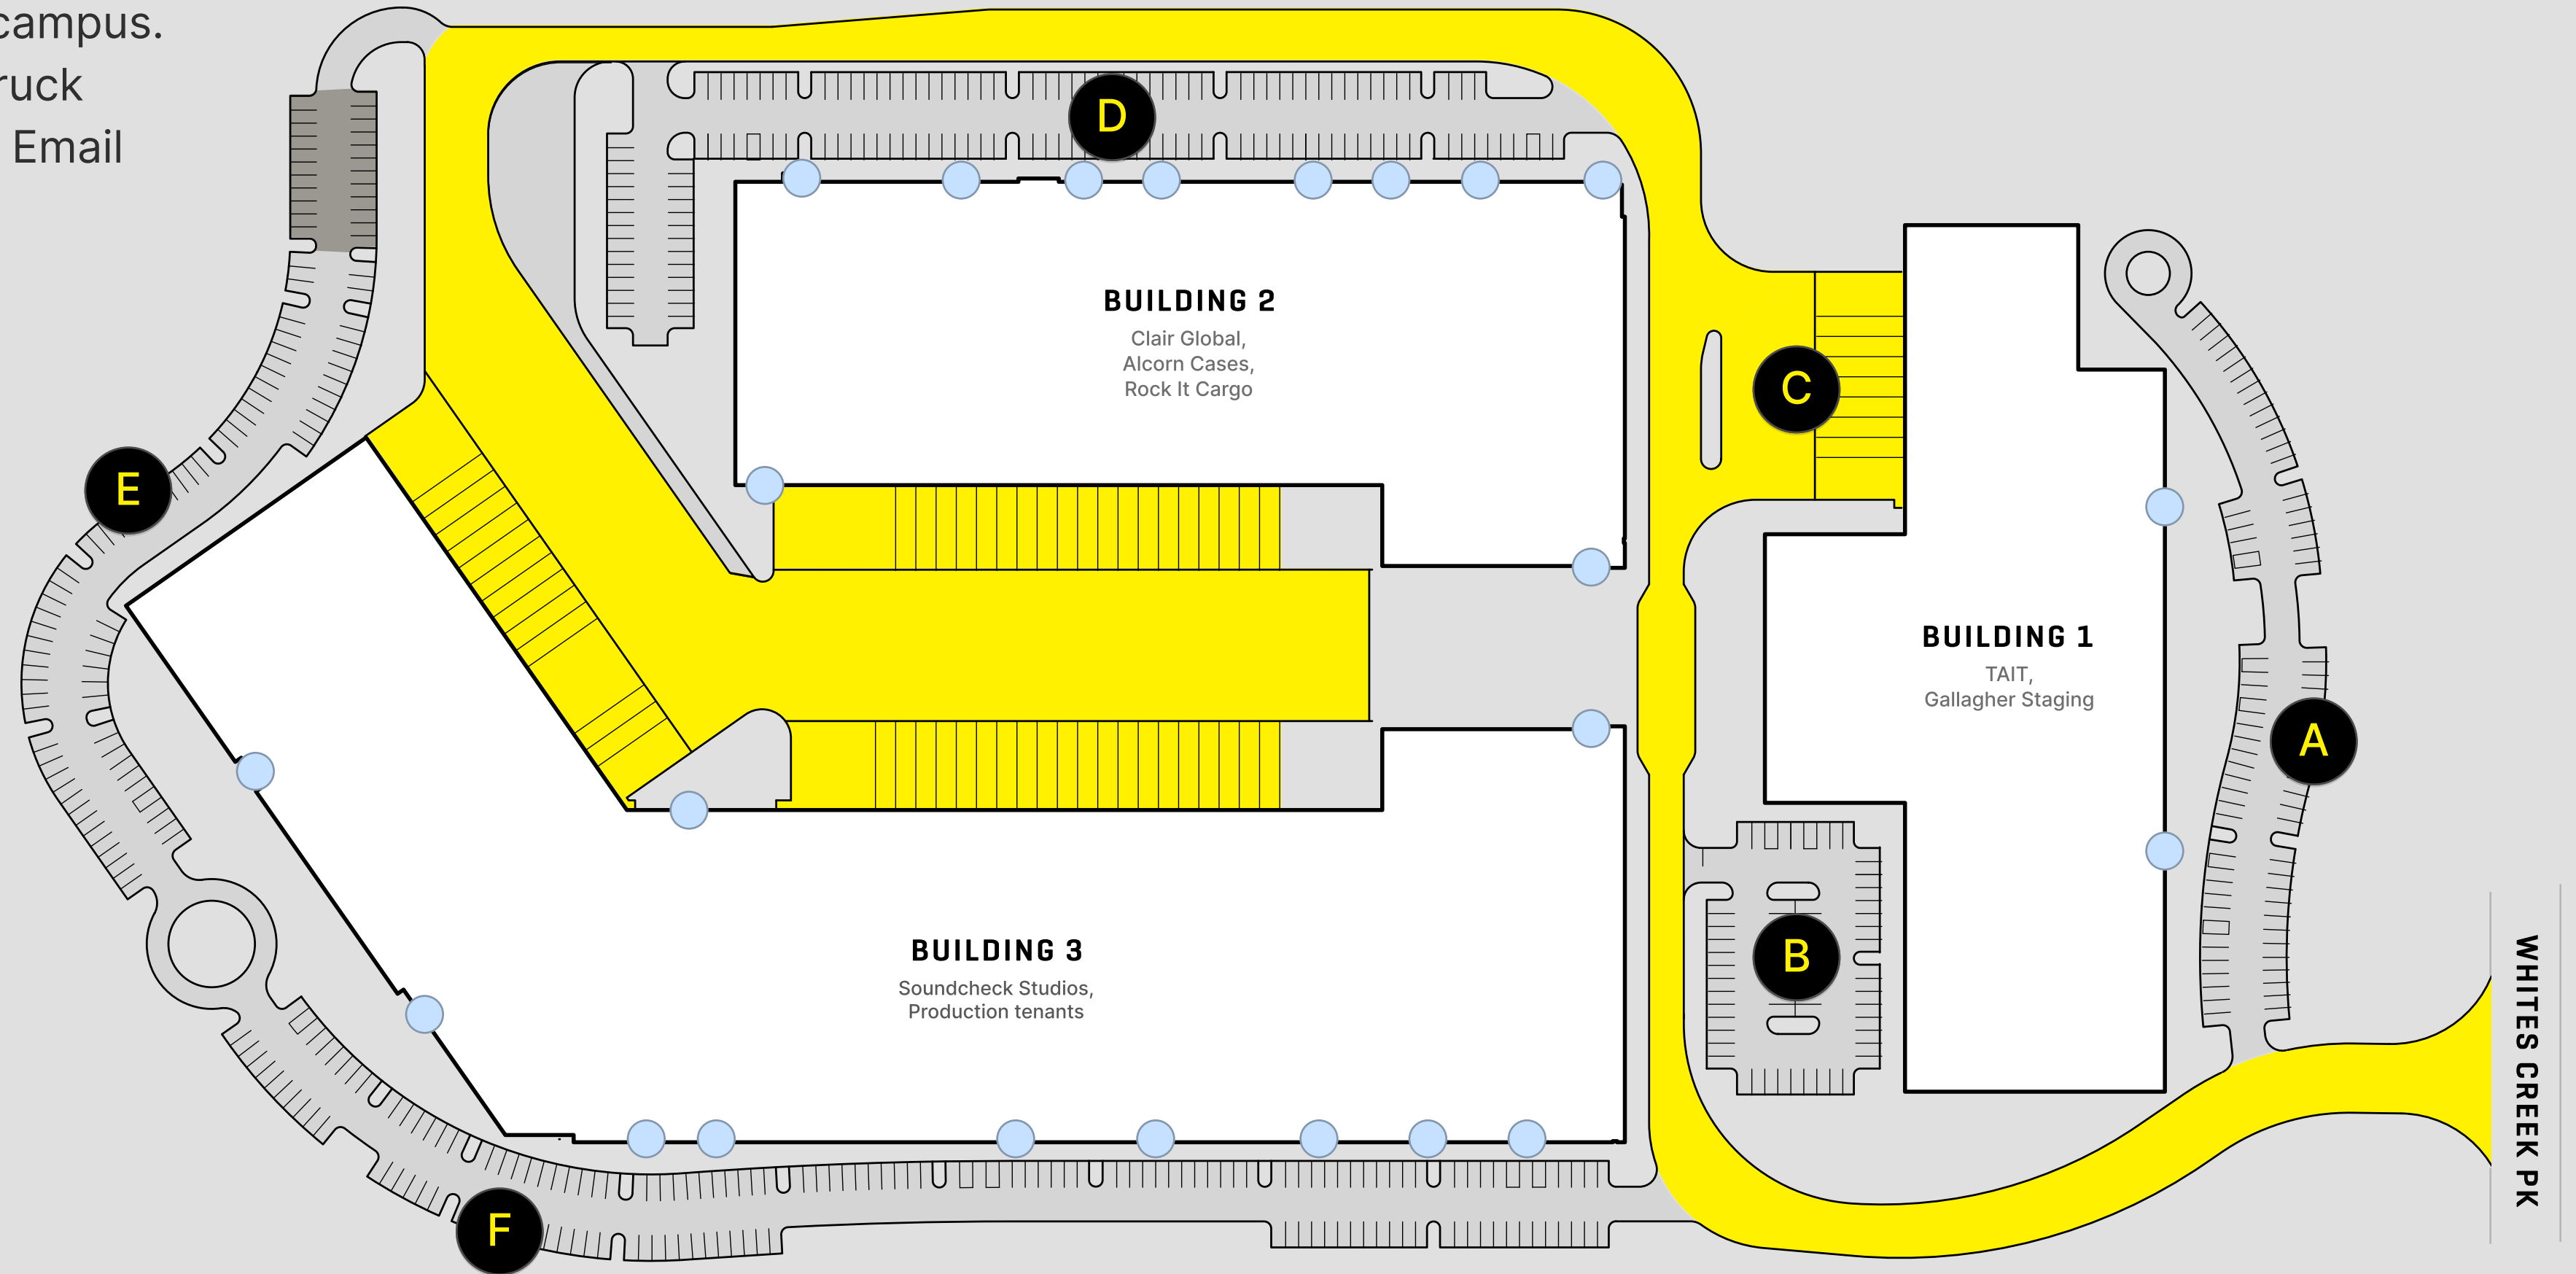

Parking Map

Please be mindful of traffic while on campus.
All trucks, please follow designated truck traffic as marked. Parking questions? Email Booking@Soundchecknashville.com

- Parking lot name
- Truck + bus traffic
- Local labor crew
- General parking
- Entrance