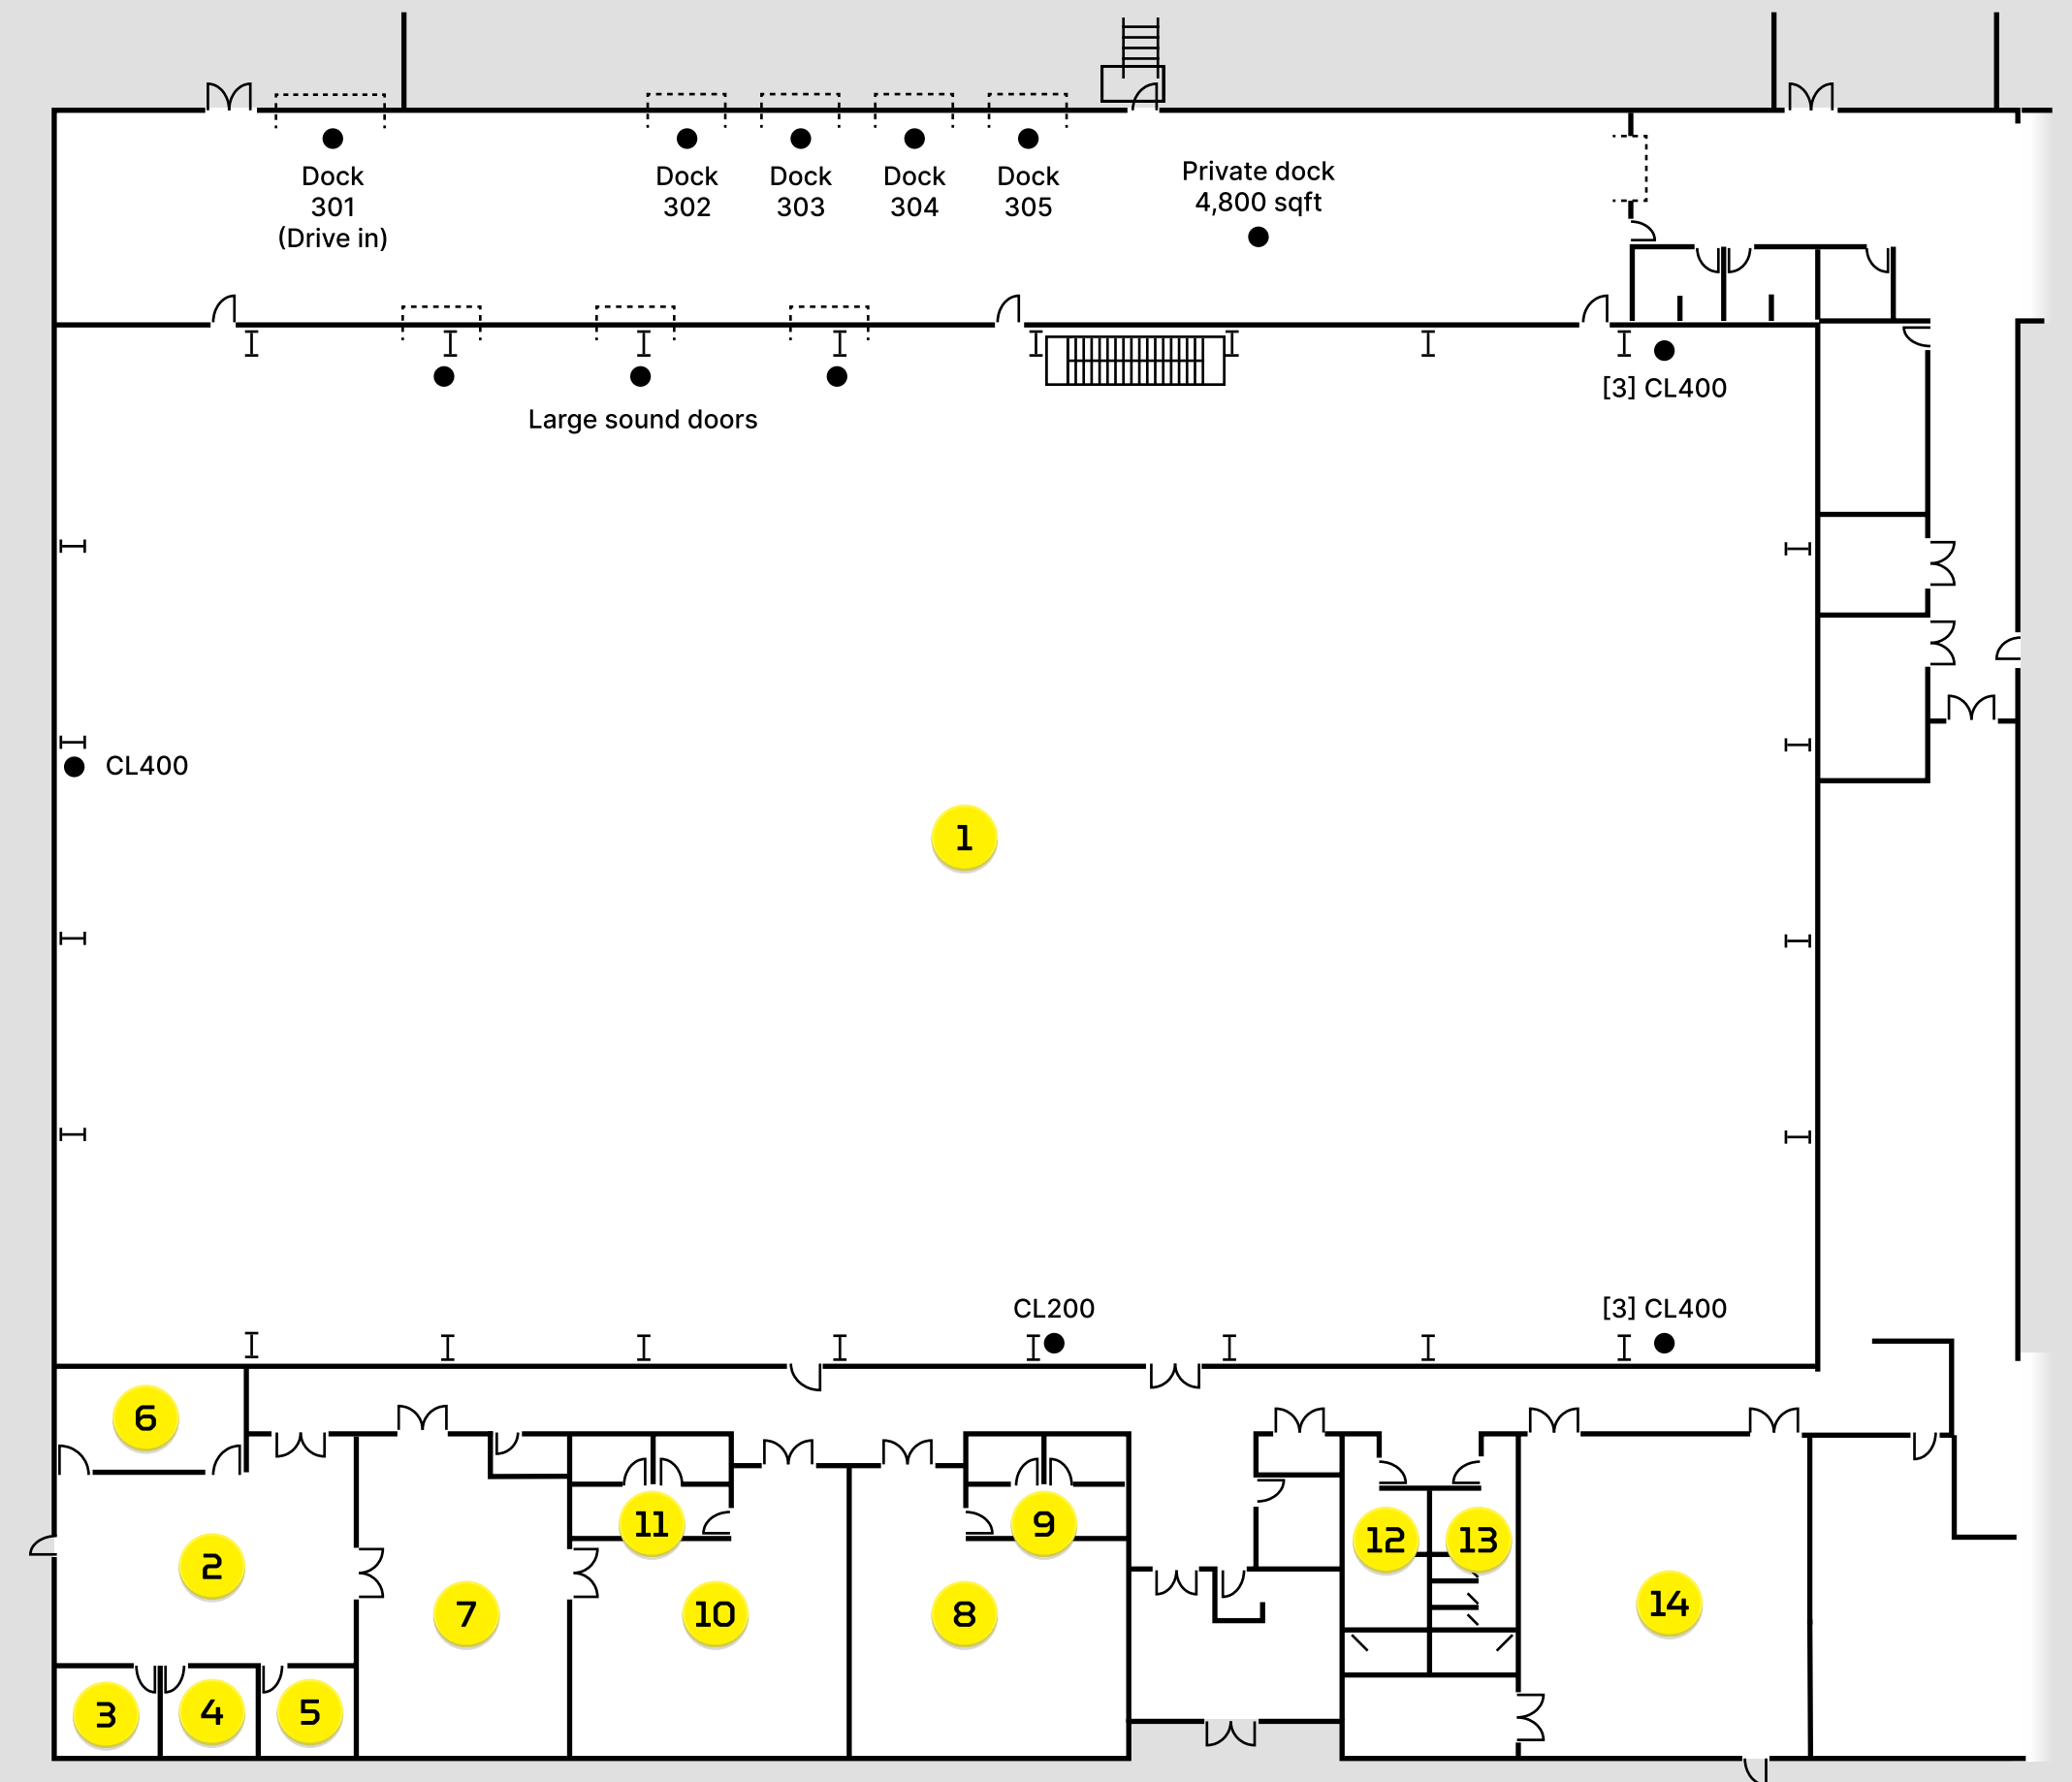

Studio 1 Rooms

1	Main Studio Space	123' x 215'	37.49m x 65.53m	26.45k sq/ft of uninterrupted floor space
2	Production Office	23' x 36'	7m x 10.97m	Desks & data for 8 people, small lounge
3	Tour Office	11' x 12'	3.35m x 3.65m	Desk for 1 person
4	Tour Office	11' x 12'	3.35m x 3.65m	Desk for 1 person
5	Tour Office	11' x 12'	3.35m x 3.65m	Desk for 1 person
6	Conference Room	13' x 22'	3.96m x 6.7m	1 Conference table with seating for 10
7	Multi-Purpose Room	40' x 25'	12.19m x 7.62m	Can be configured to suit any need
8	Dressing Room	26' x 34'	7.92m x 10.36m	Fully furnished with private full bath
9	Dressing Room Restroom	20' x 13'	6.09m x 3.96m	Full bath - 1 toilet, 1 sink, 1 shower
10	Dressing Room	26' x 34'	7.92m x 10.36m	Fully furnished with private full bath
11	Dressing Room Restroom	20' x 13'	6.09m x 3.96m	Full bath - 1 toilet, 1 sink, 1 shower
12	Men's Restroom	10' x 23'	3.04m x 7.01m	2 stalls, 2 urinals, 3 sinks
13	Women's Restroom	10' x 23'	3.04m x 7.01m	4 stalls, 3 sinks
14	Dining Area	40' x 35'	12.19m x 10.66m	Seating for up to 50, kitchen