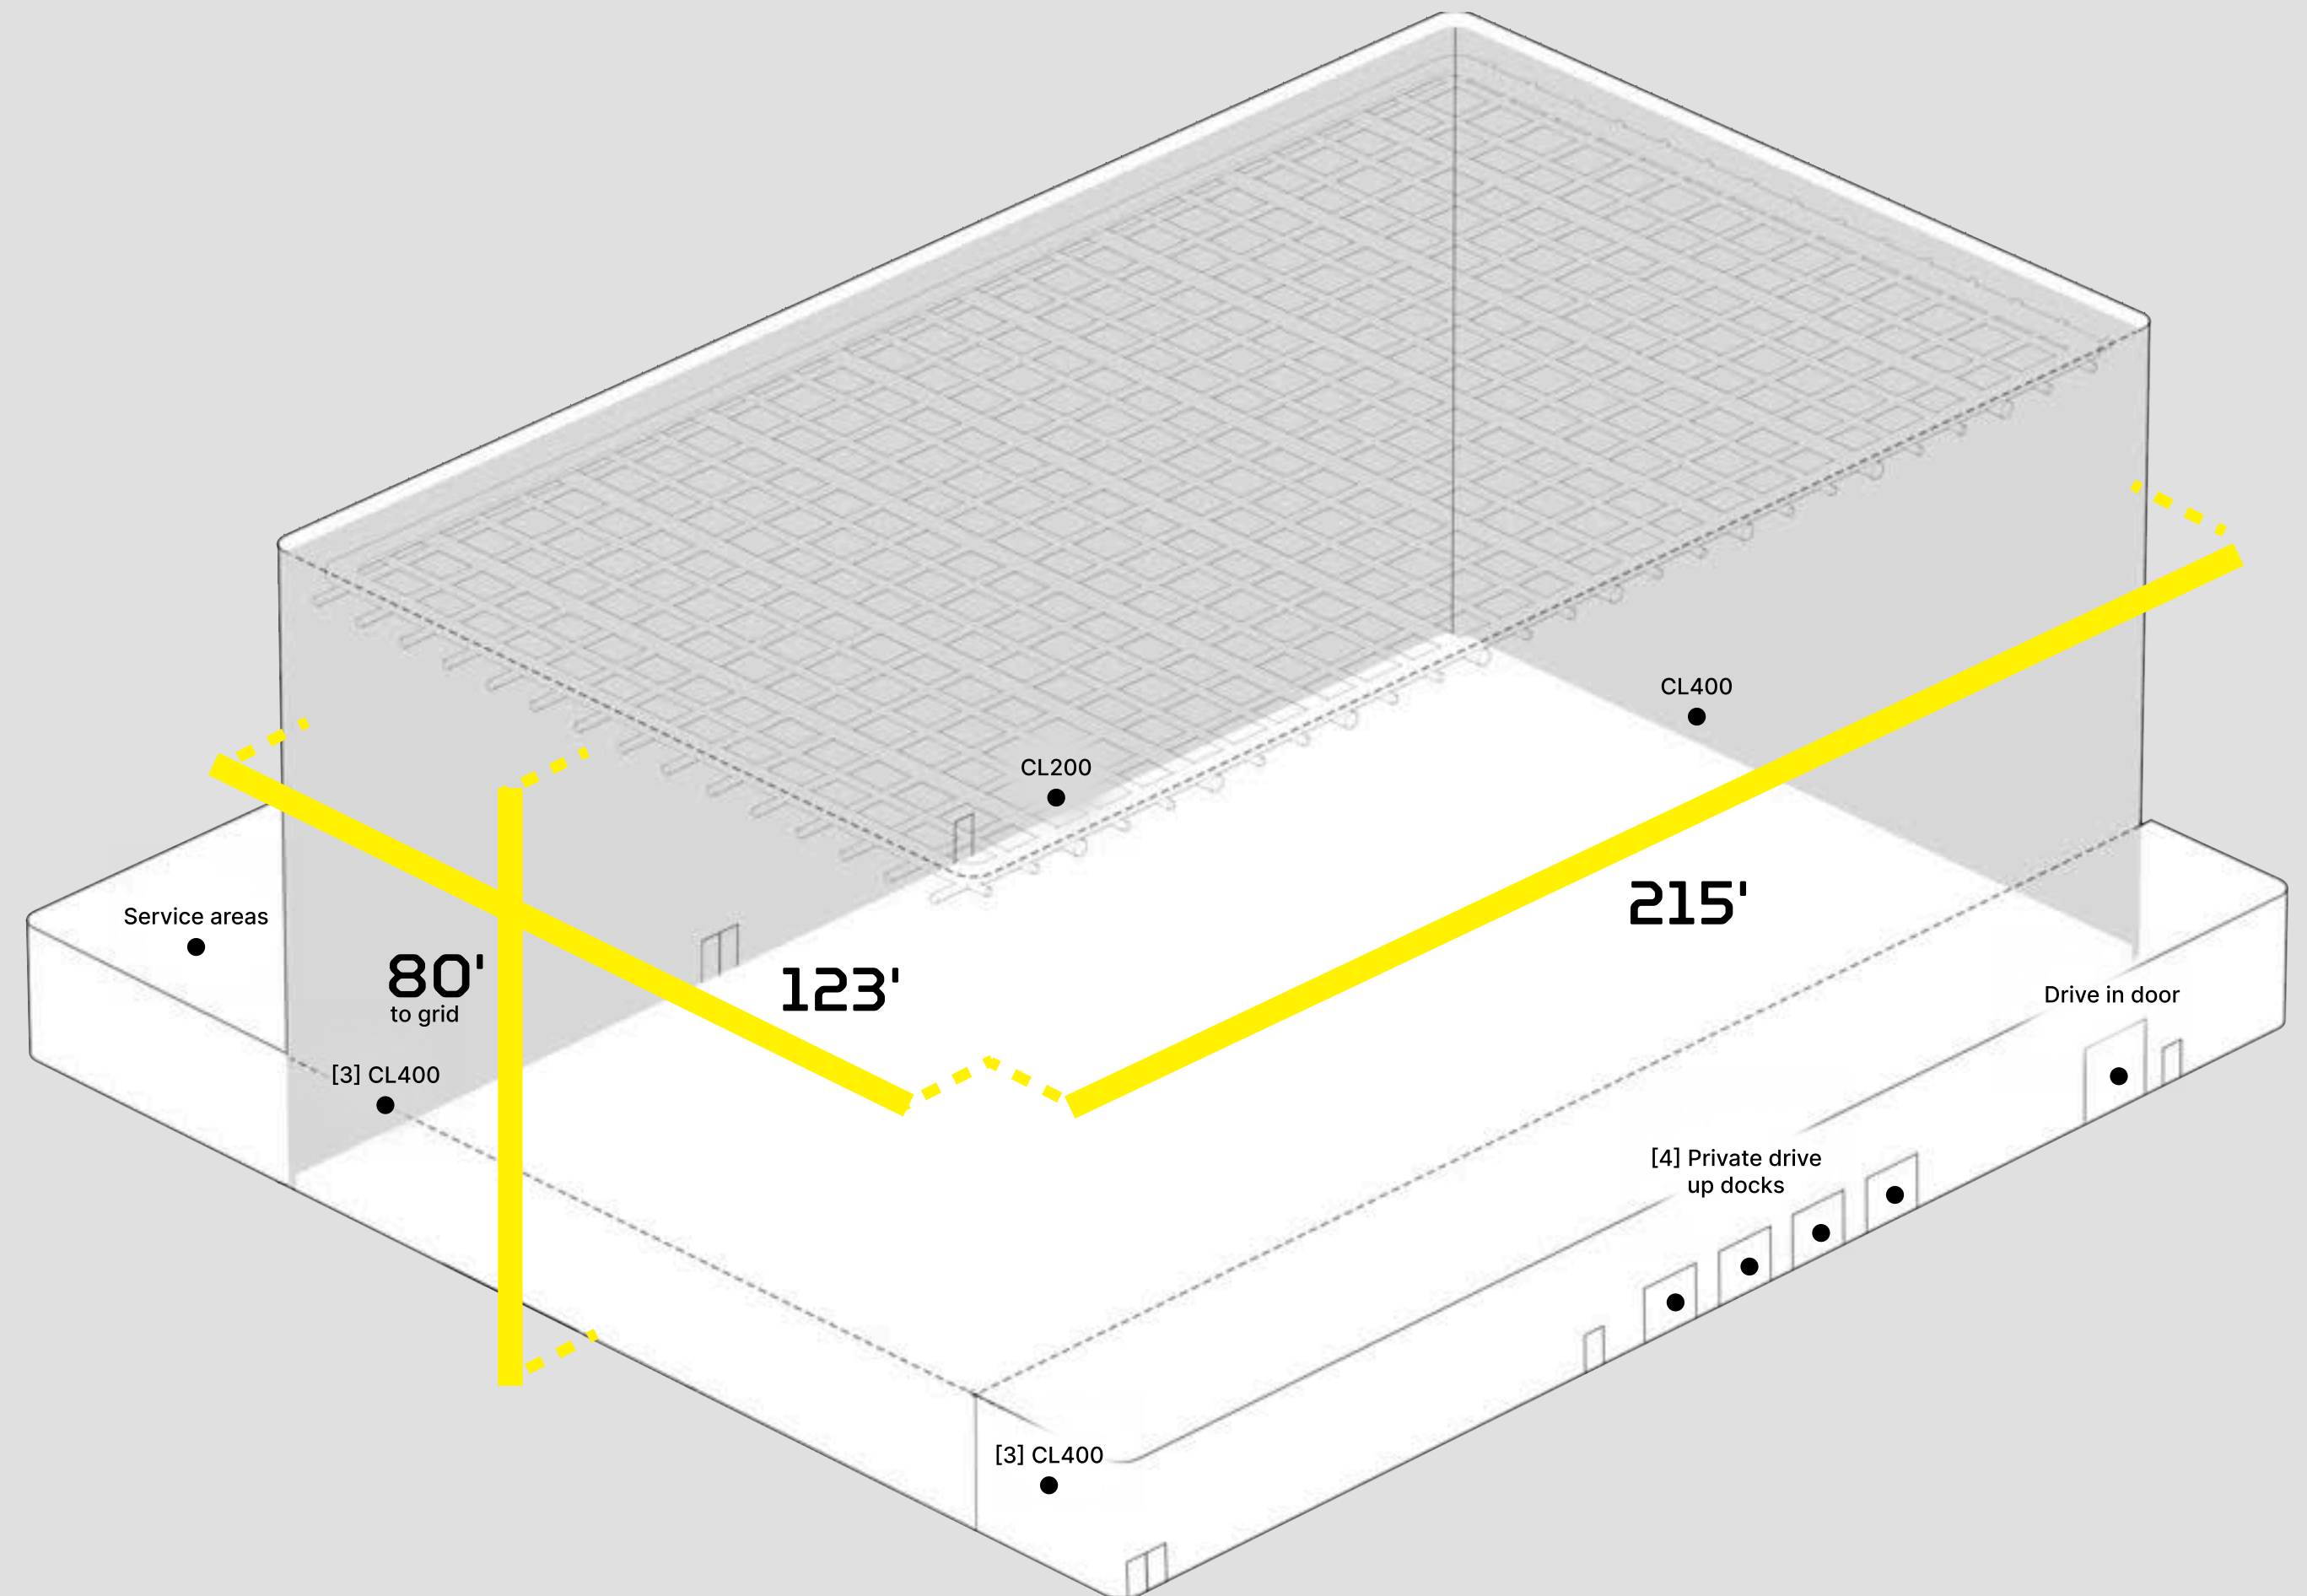

Studio 1

Soundcheck Studio 1 at Rock Nashville is the largest full production studio on campus, offering space, strength and support for large scale productions and rehearsals.

DIMS 215' × 123'

SQFT 26,445 sqft

TRIM 80'

RIGGING 450 US Tons / 900,000 lbs

POWER [7] 400A, 3Φ +
[1] 200A, 3Φ

Studio 1 Rigging

TRIM	80'
GRID	8'x8' grid of wide flange beams
MAX CAP	450 US Tons / 900,000 lbs
RIGGING	8'x8' Rigging Grid, Horizontal Lifeline System, Max 3-ton point load on any 8ft span, Max 50-tons on any truss girder, straight hangs only on W10x30 beams, Bridle loads allowed on W18x40 beams minimum of 5ft below grid
SAFETY	Fall protection cable system installed 6'8" above each beam in grid system

Studio 1 Rooms

1	Main Studio Space	123' x 215'	37.49m x 65.53m	26.45k sq/ft of uninterrupted floor space
2	Production Office	23' x 36'	7m x 10.97m	Desks & data for 8 people, small lounge
3	Tour Office	11' x 12'	3.35m x 3.65m	Desk for 1 person
4	Tour Office	11' x 12'	3.35m x 3.65m	Desk for 1 person
5	Tour Office	11' x 12'	3.35m x 3.65m	Desk for 1 person
6	Conference Room	13' x 22'	3.96m x 6.7m	1 Conference table with seating for 10
7	Multi-Purpose Room	40' x 25'	12.19m x 7.62m	Can be configured to suit any need
8	Dressing Room	26' x 34'	7.92m x 10.36m	Fully furnished with private full bath
9	Dressing Room Restroom	20' x 13'	6.09m x 3.96m	Full bath - 1 toilet, 1 sink, 1 shower
10	Dressing Room	26' x 34'	7.92m x 10.36m	Fully furnished with private full bath
11	Dressing Room Restroom	20' x 13'	6.09m x 3.96m	Full bath - 1 toilet, 1 sink, 1 shower
12	Men's Restroom	10' x 23'	3.04m x 7.01m	2 stalls, 2 urinals, 3 sinks
13	Women's Restroom	10' x 23'	3.04m x 7.01m	4 stalls, 3 sinks
14	Dining Area	40' x 35'	12.19m x 10.66m	Seating for up to 50, kitchen