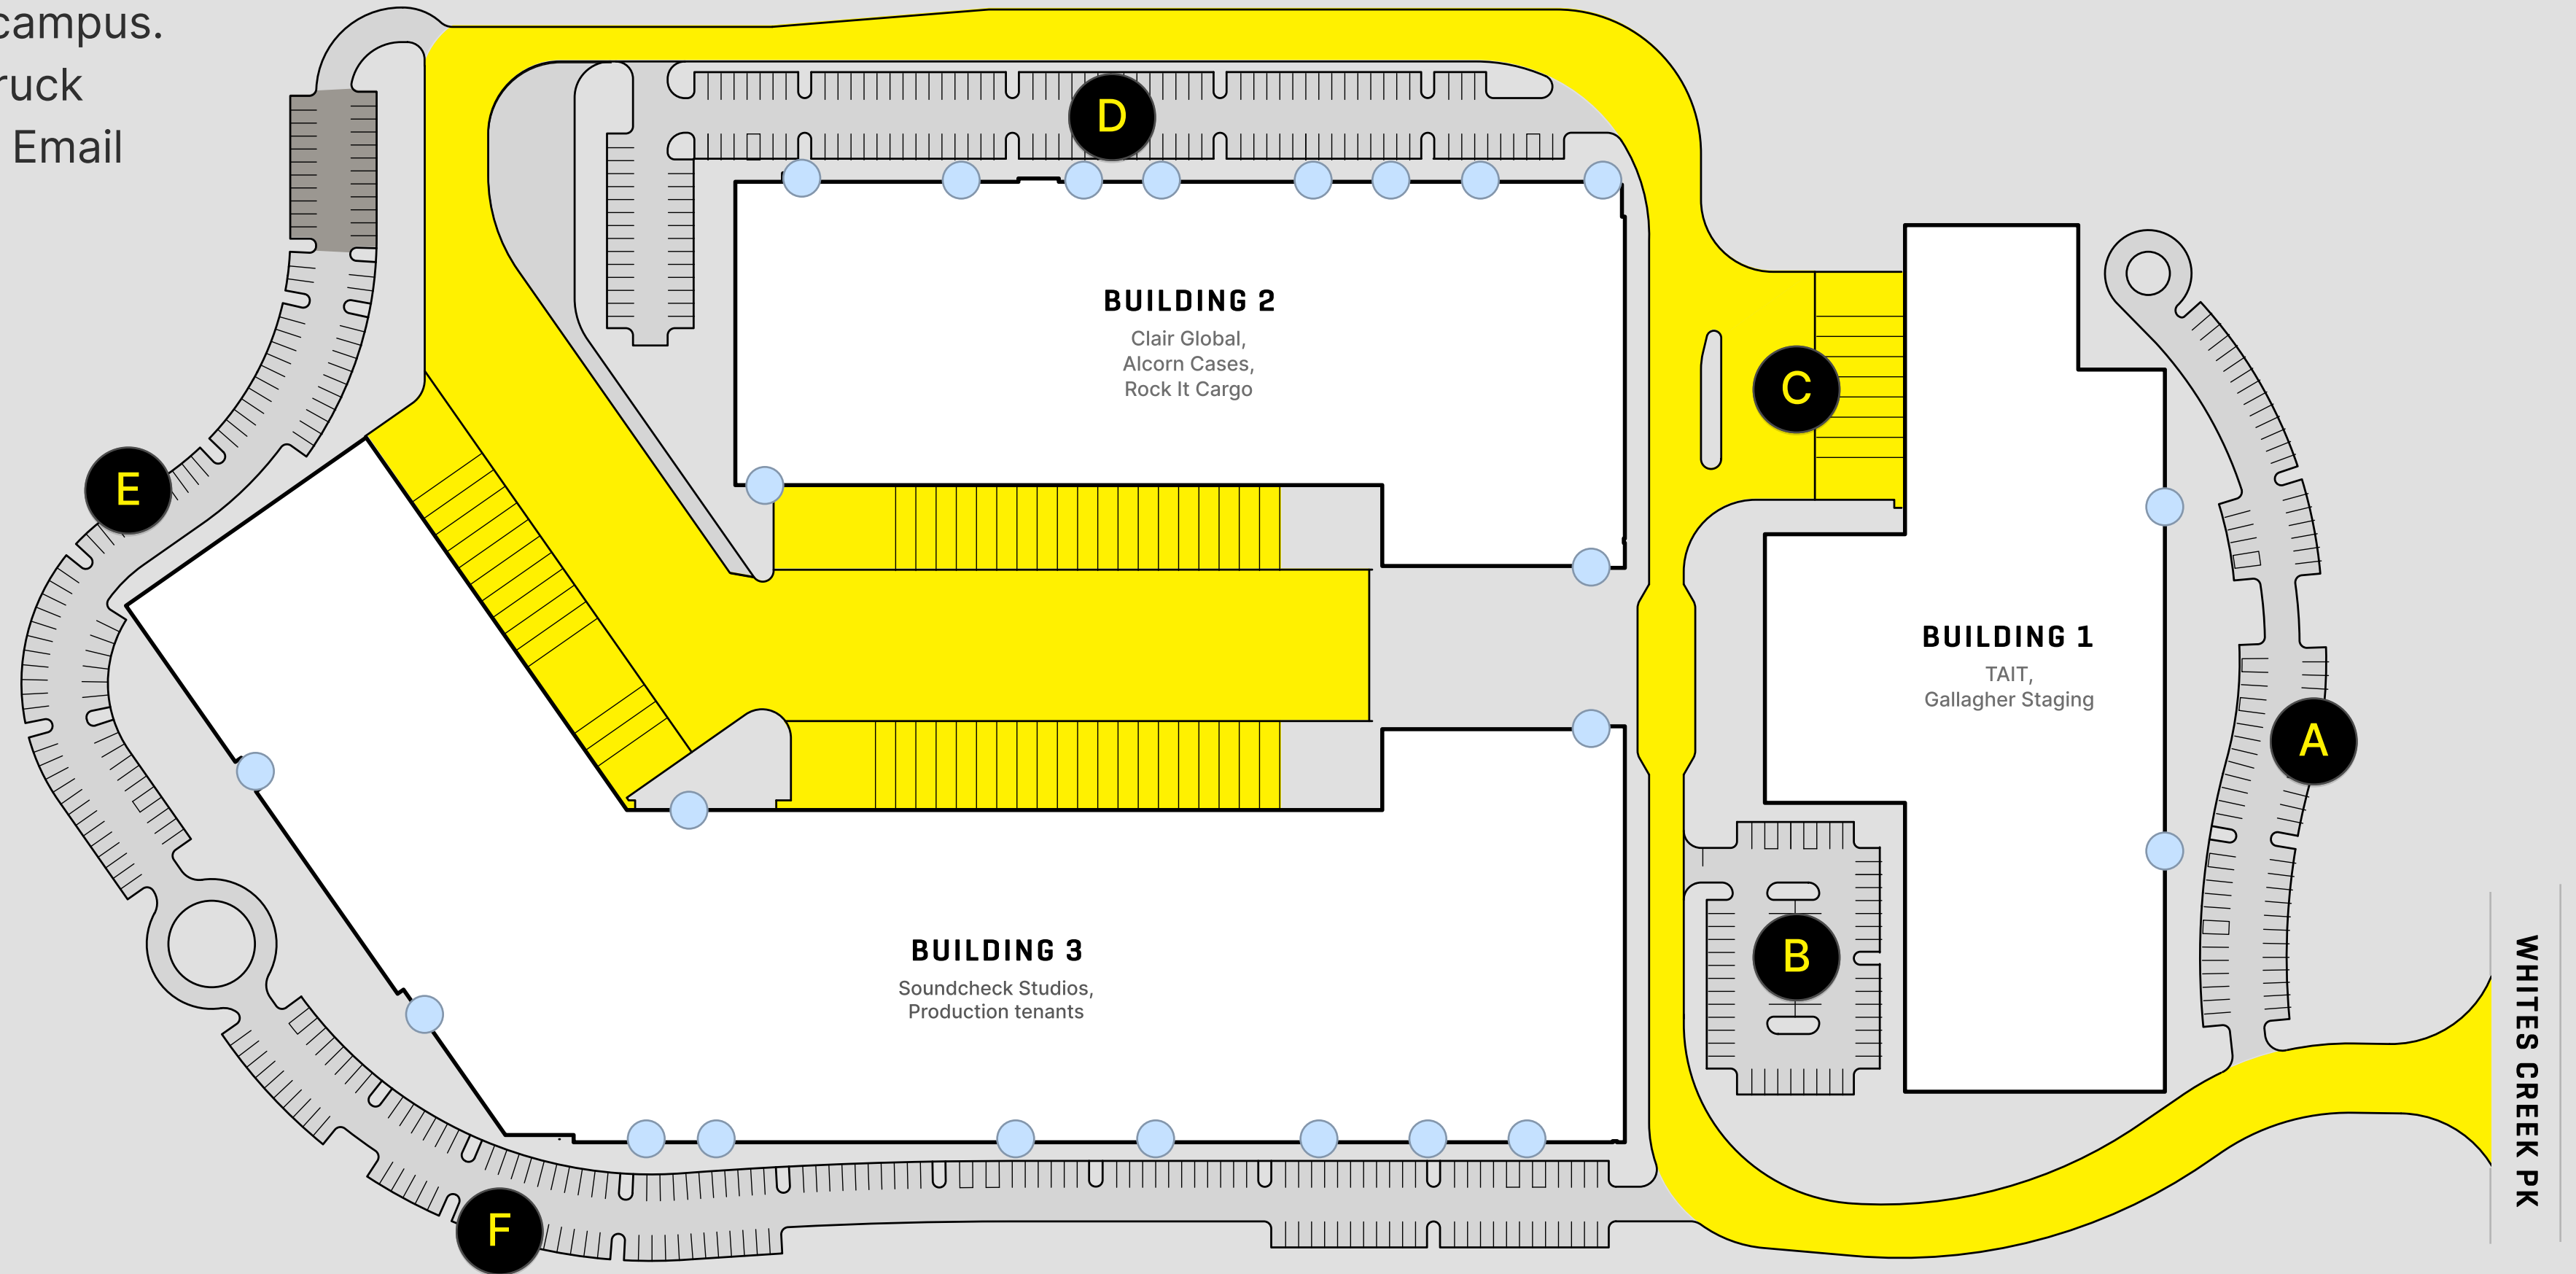

Parking Map

Please be mindful of traffic while on campus.
All trucks, please follow designated truck traffic as marked. Parking questions? Email Booking@Soundchecknashville.com

- Parking lot name
- Truck + bus traffic
- Local labor crew
- General parking
- Entrance