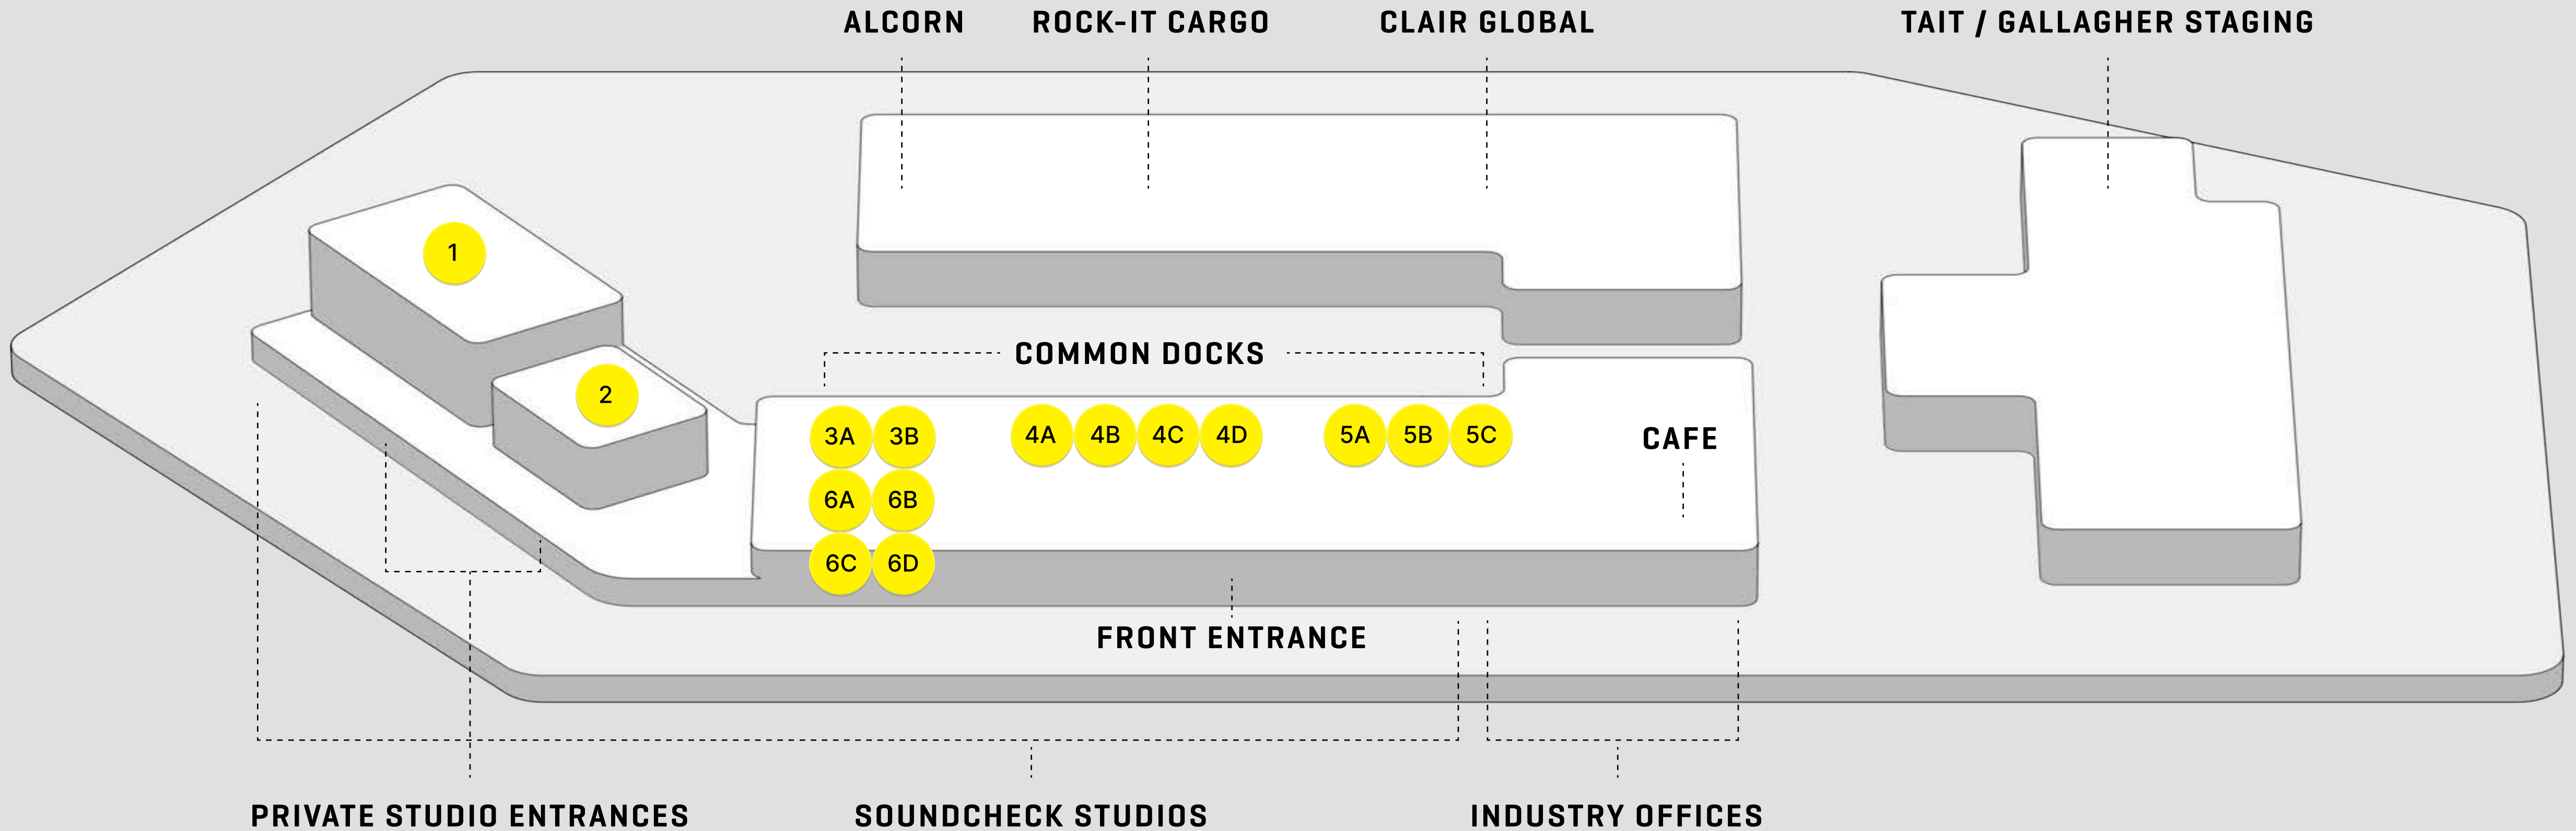

Rock Nashville Campus