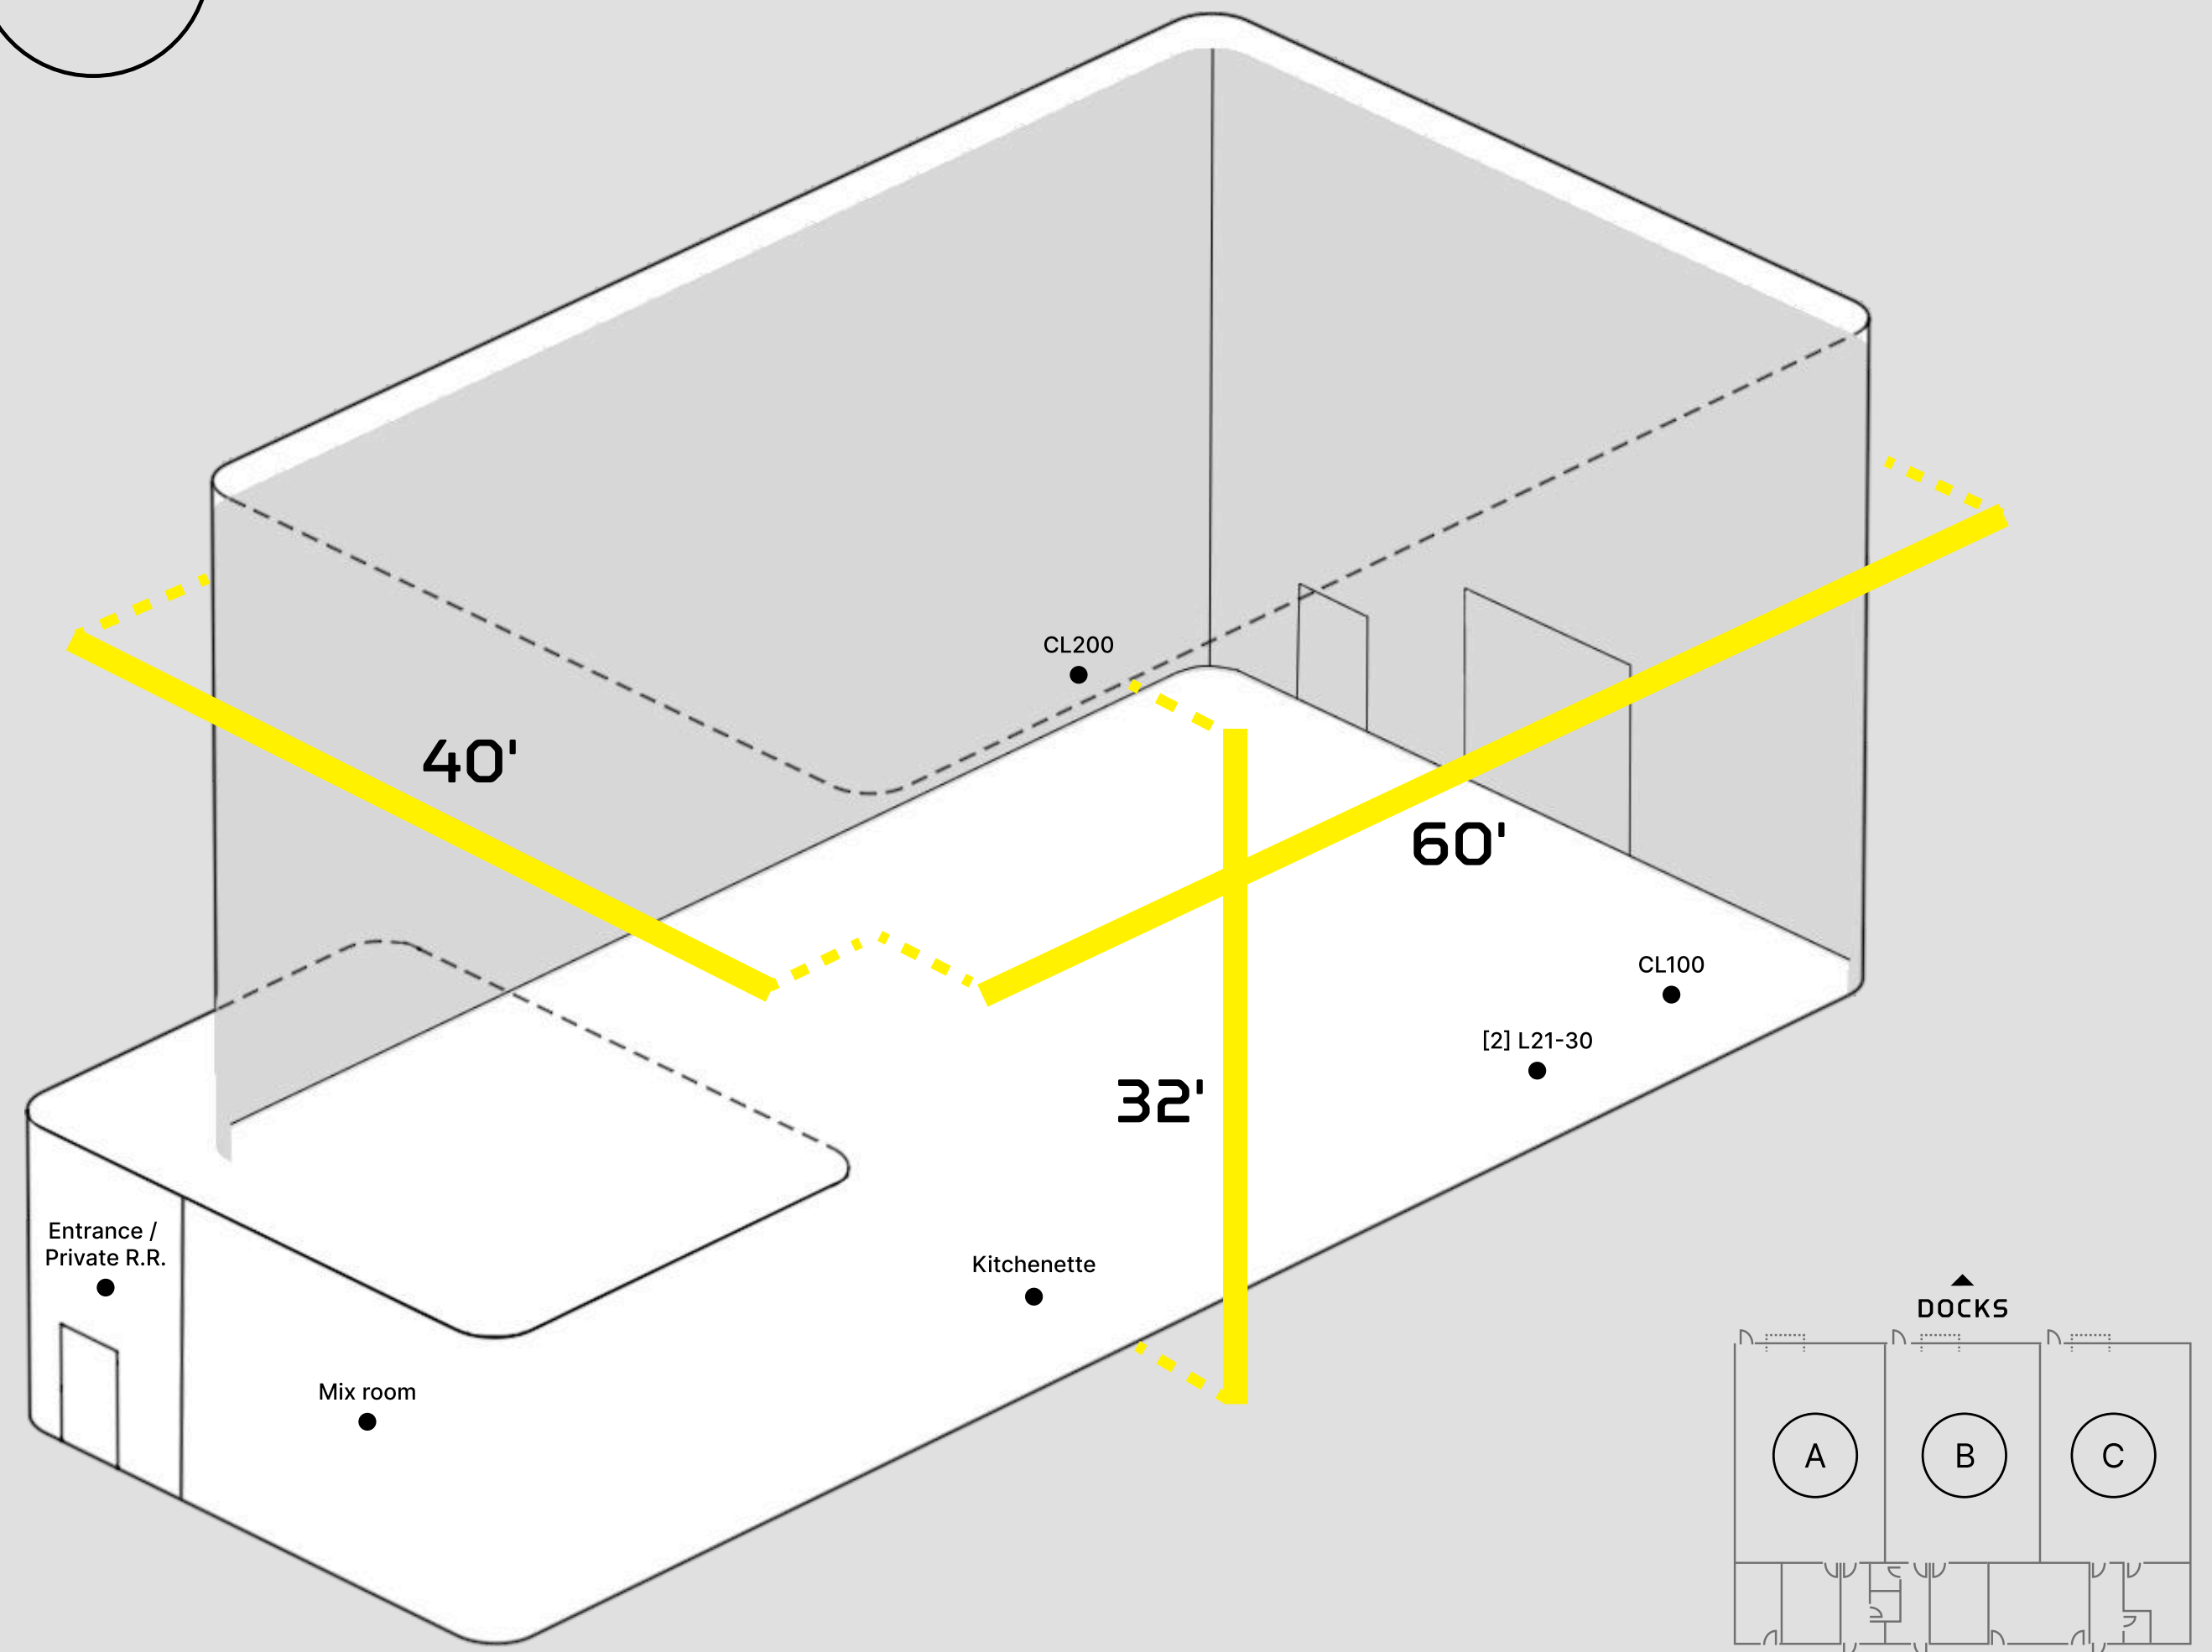

Consoles

- FOH: Yamaha DM7
- Monitors: Yamaha DM7