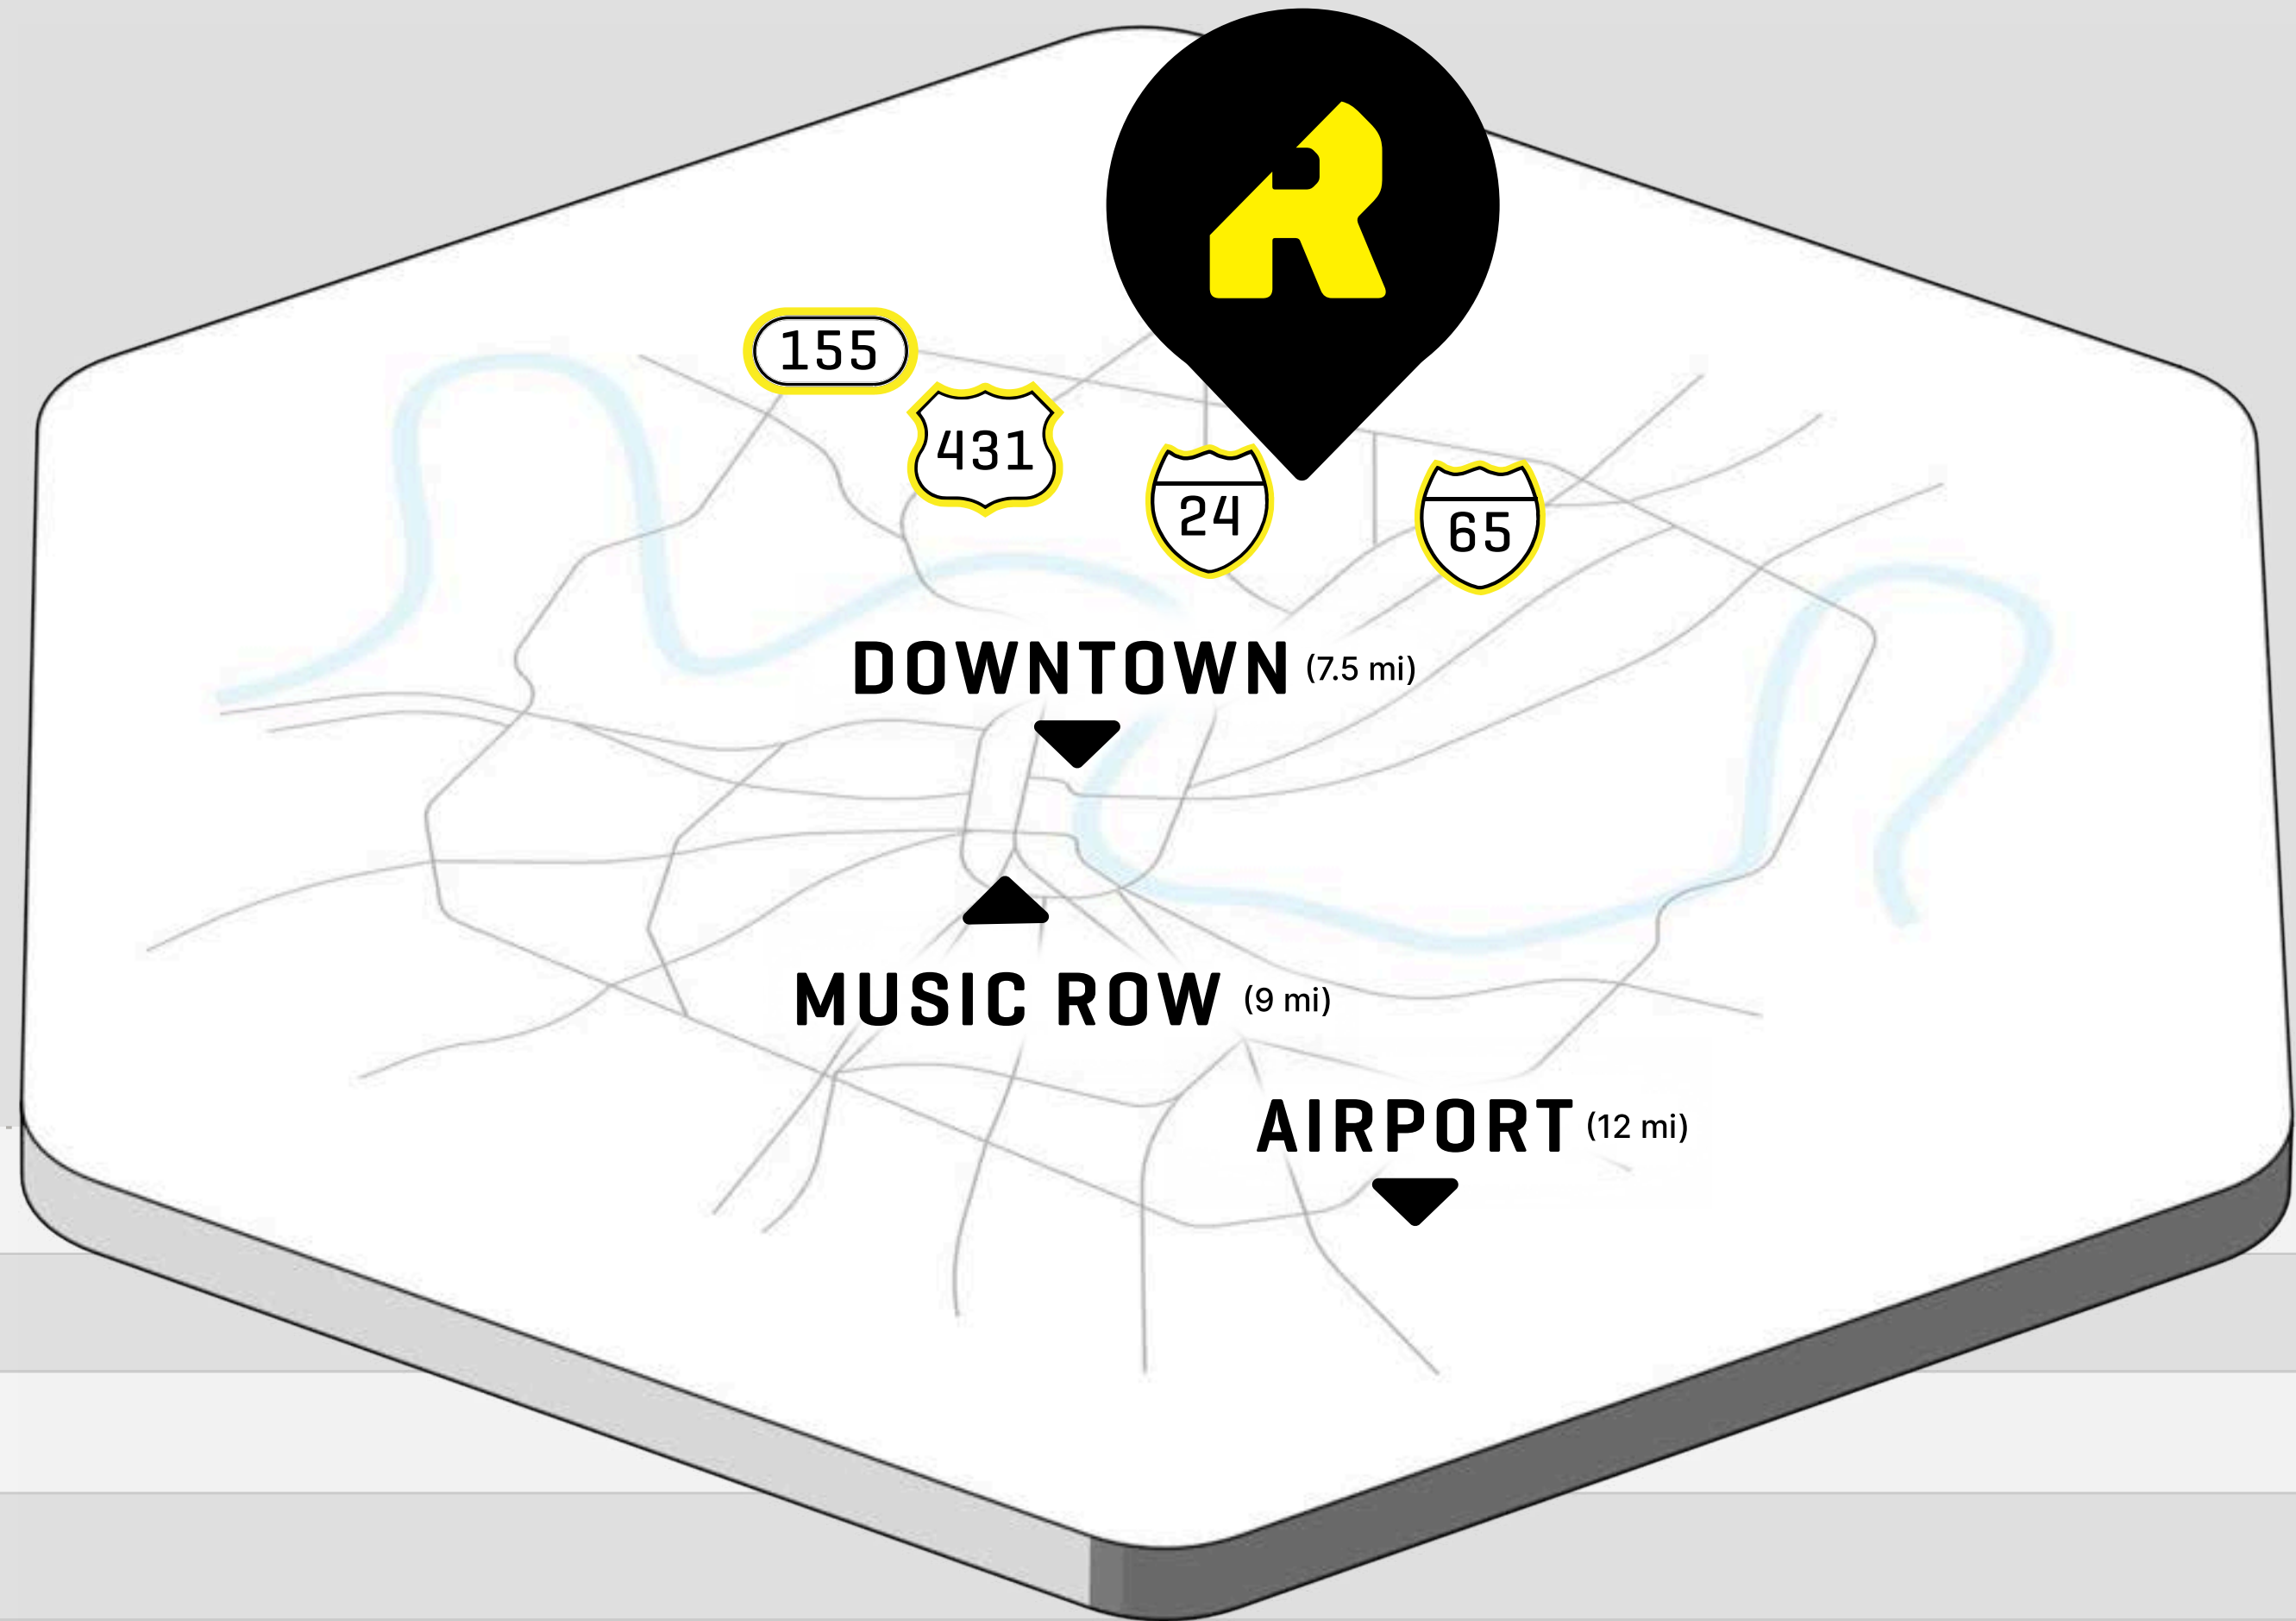

Rock Nashville Campus

Location

3200 Whites Creek Pike
Nashville, TN 37207

The Rock Nashville campus is proud to join a vibrant music city in Nashville, TN. Located in the Whites Creek Pike neighborhood, just off the Briley Parkways, Rock Nashville is an easy drive from both the airport, and downtown.

LOCATION	DISTANCE	BY CAR
BNA Airport	12 miles	17 minutes
Music Row	9 miles	20 minutes
Nissan Stadium	6 miles	15 minutes
Old Soundcheck Building	4 miles	10 minutes

Areas of Impact

→ Rock Nashville Community