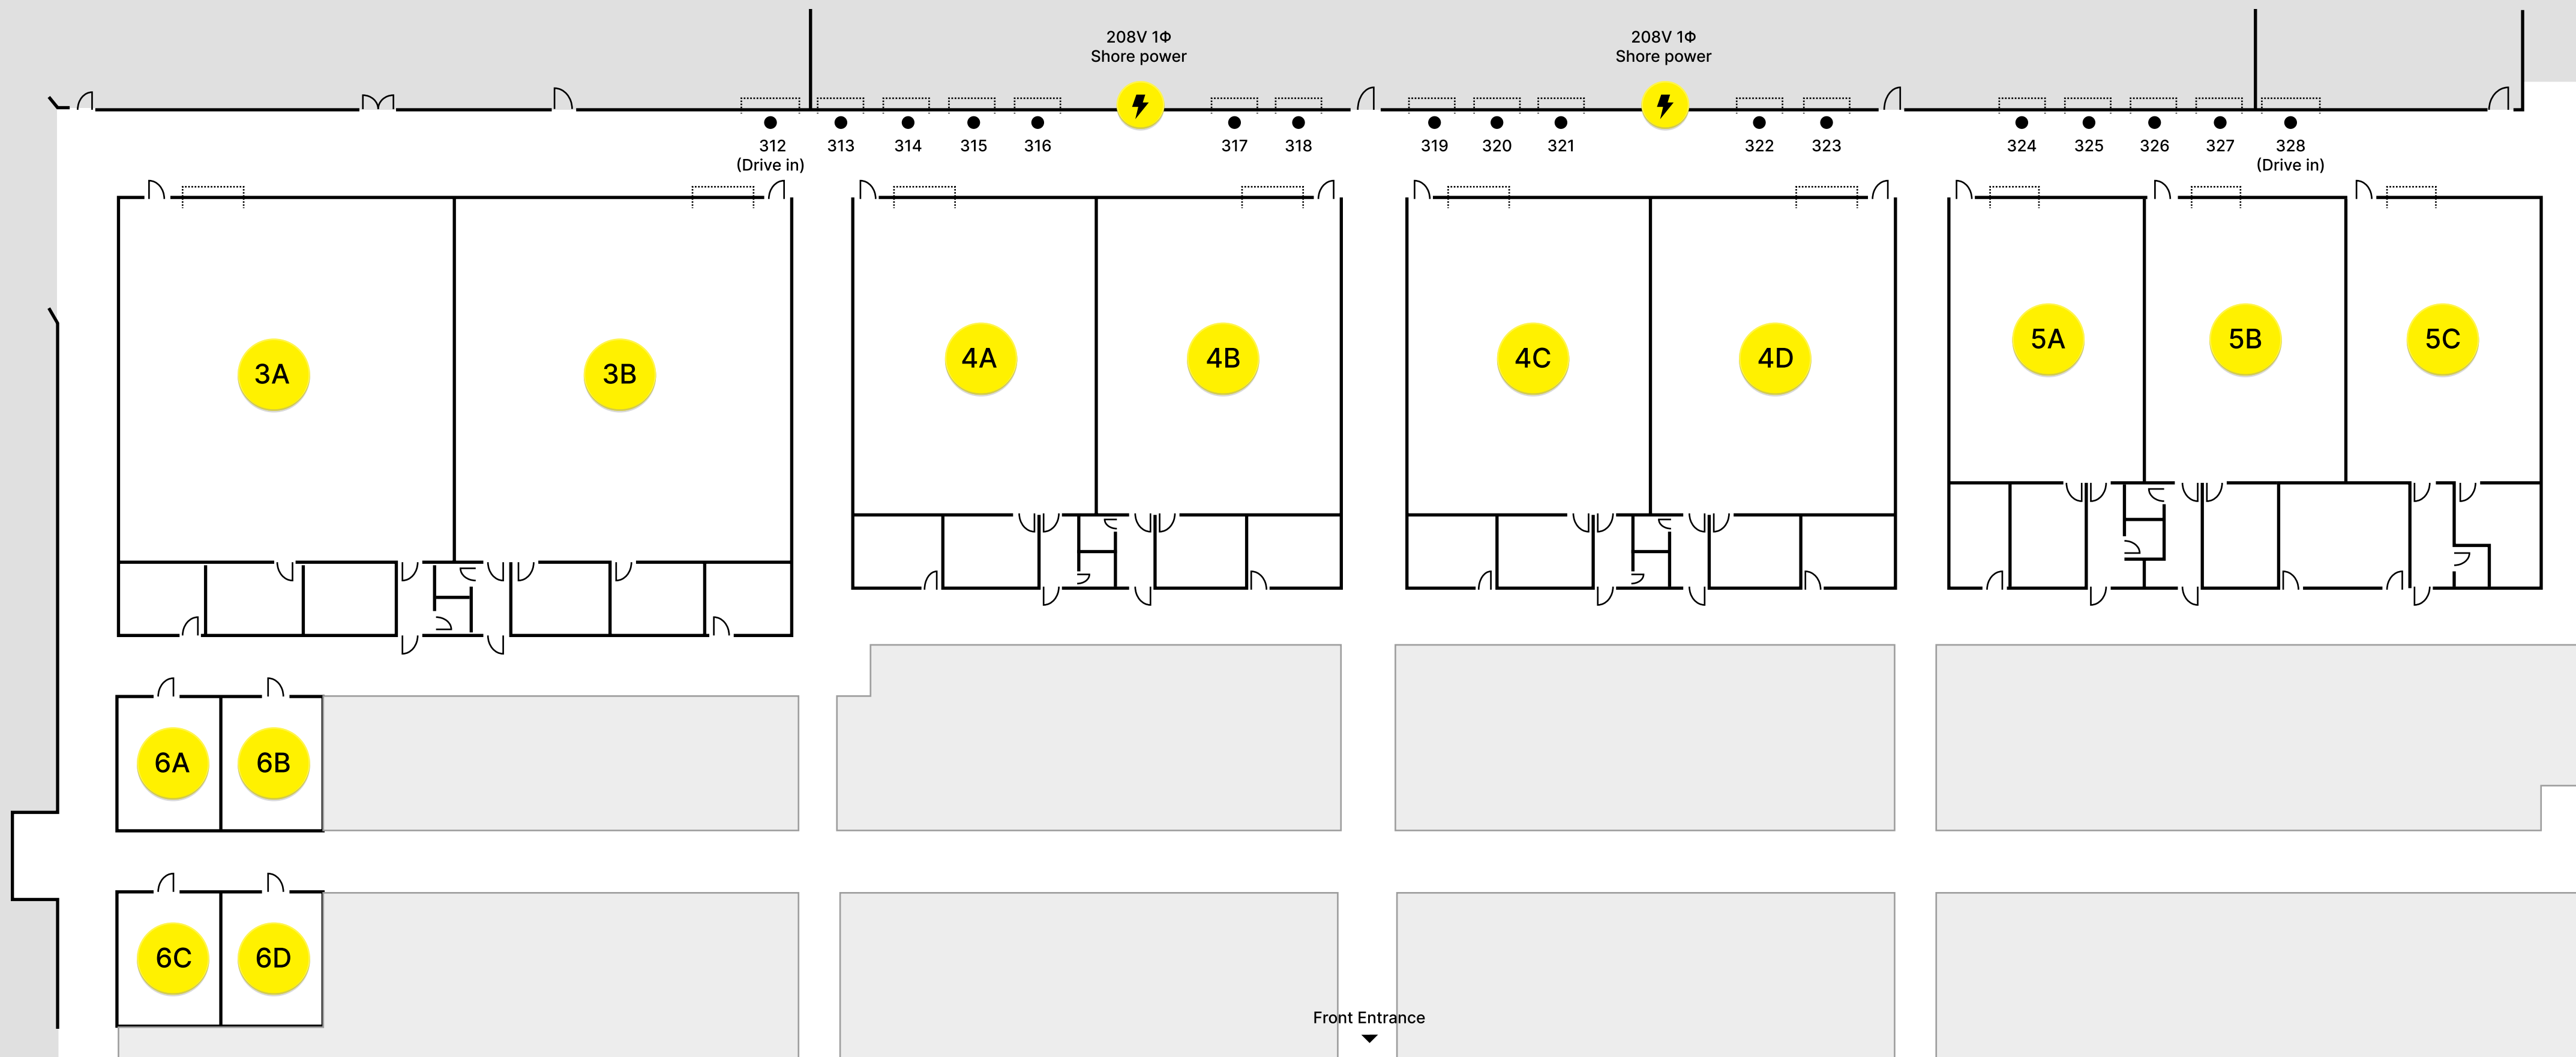

Common Dock