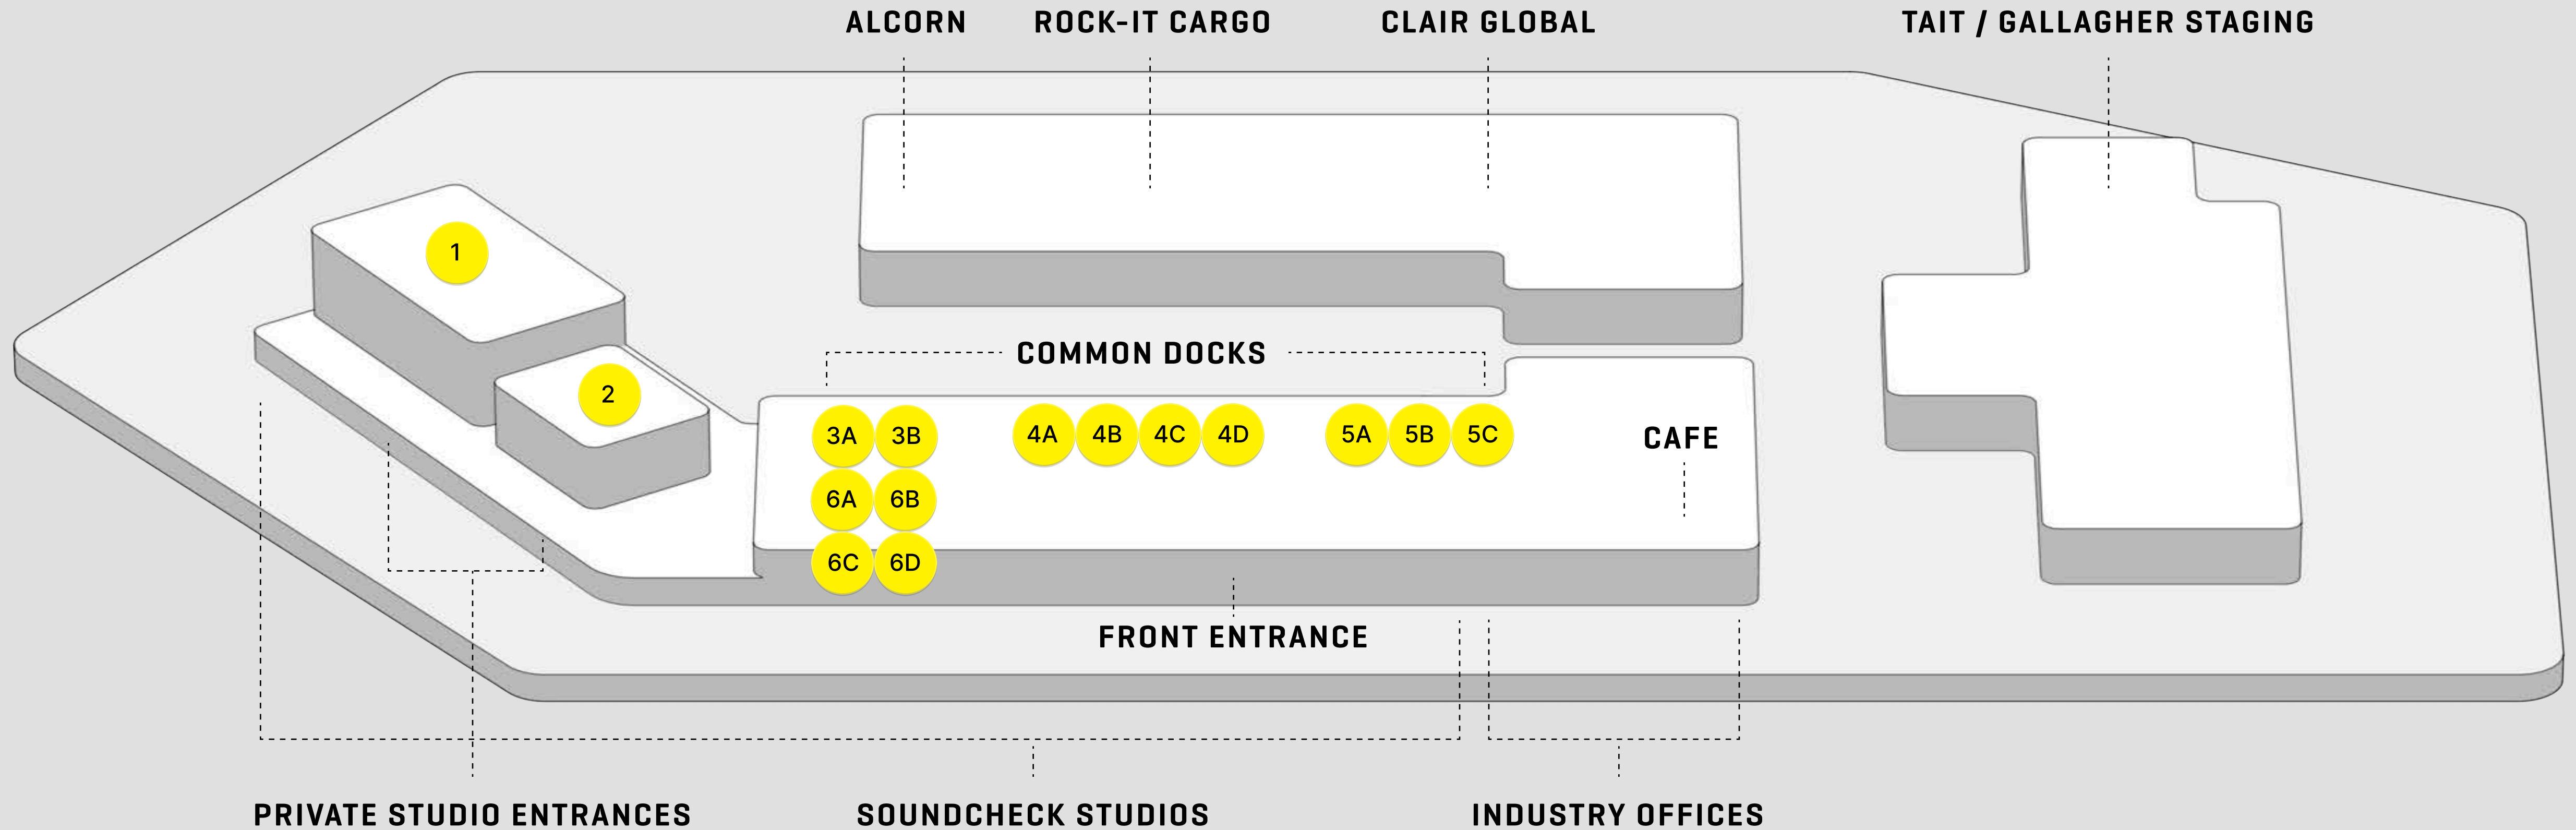

Rock Nashville Campus