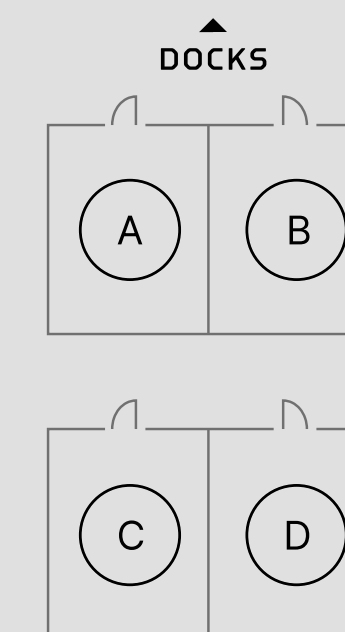

AUDIO

Front of House

- N/A

Monitors

- [8] CM-14 Cohesion wedges
- [1] CP-118 Cohesion Sub (Drum sub)

Consoles

- Monitors: Yamaha DM7

Common Dock