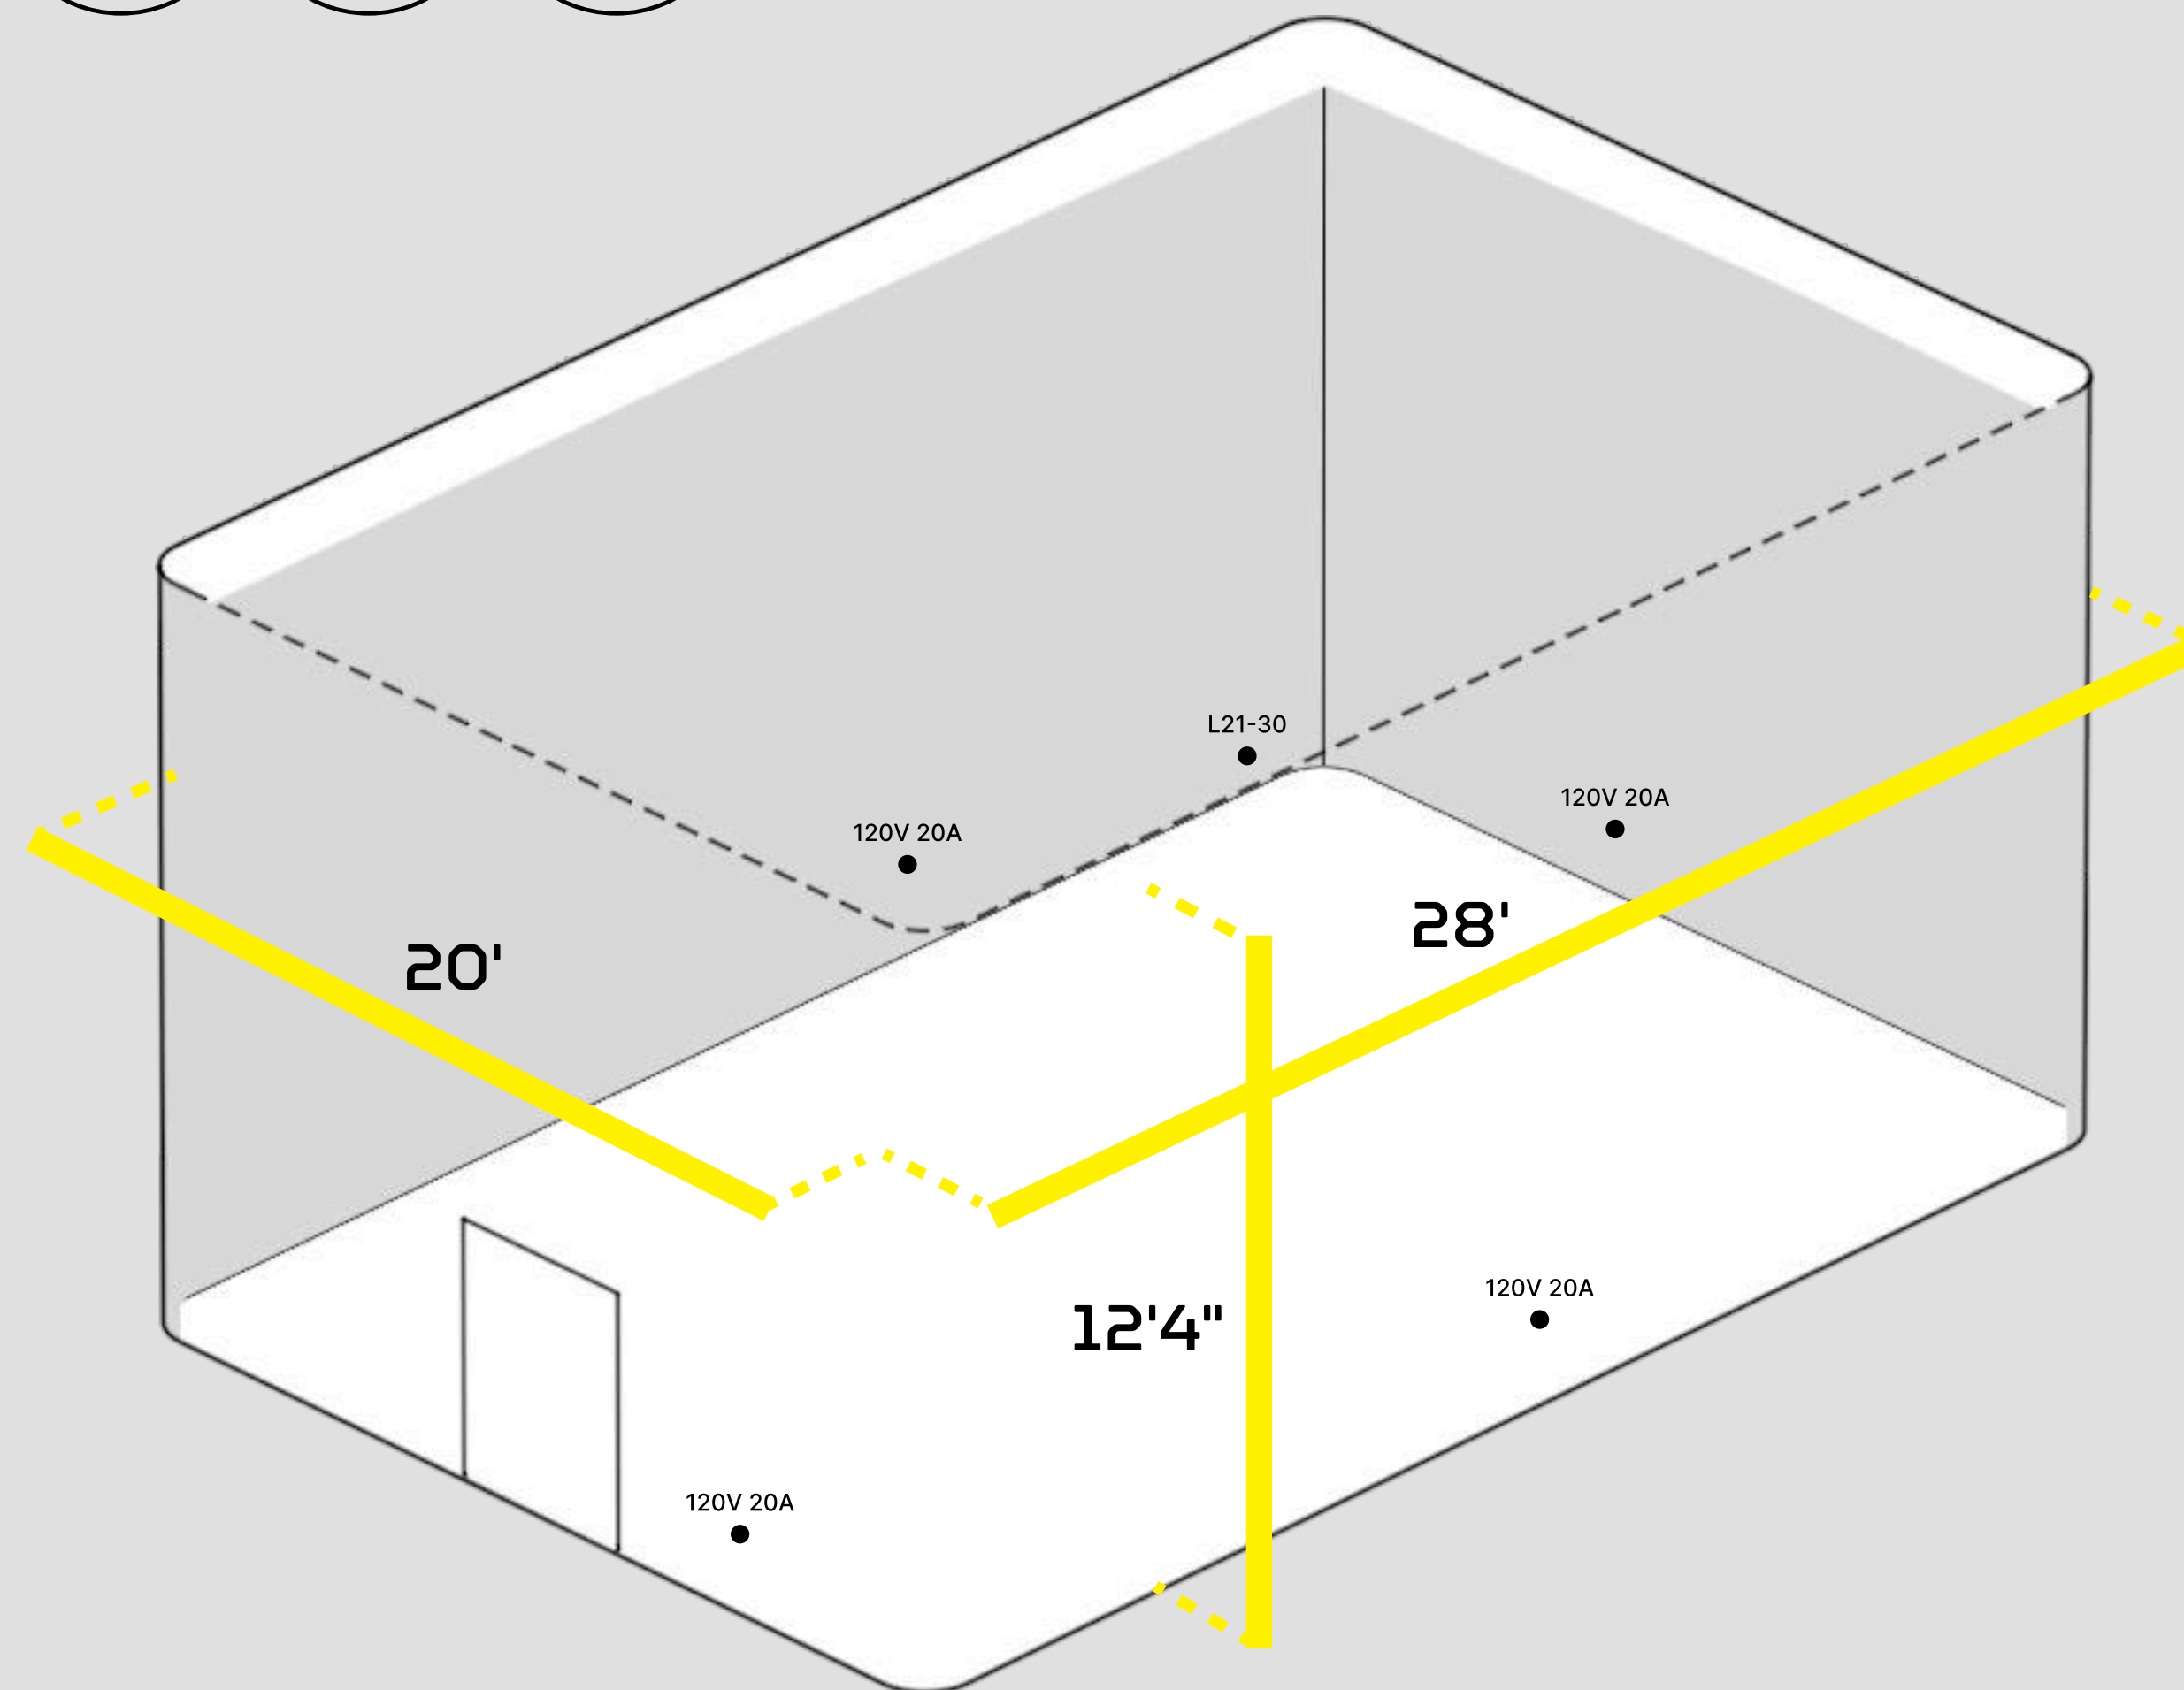

Studios 6

Soundcheck Studios 6, Rooms A, B, C, + D are individual, flexible studio offering private rehearsal space for any event.

DIMS 28' x 20'

SQFT 560 sqft

POWER [4] 120V 20A Duplex
[1] L21-30 services powering stage power and MON power

AUDIO

Front of House

- N/A

Monitors

- [8] CM-14 Cohesion wedges
- [1] CP-118 Cohesion Sub (Drum sub)

Consoles

- Monitors: Yamaha DM7