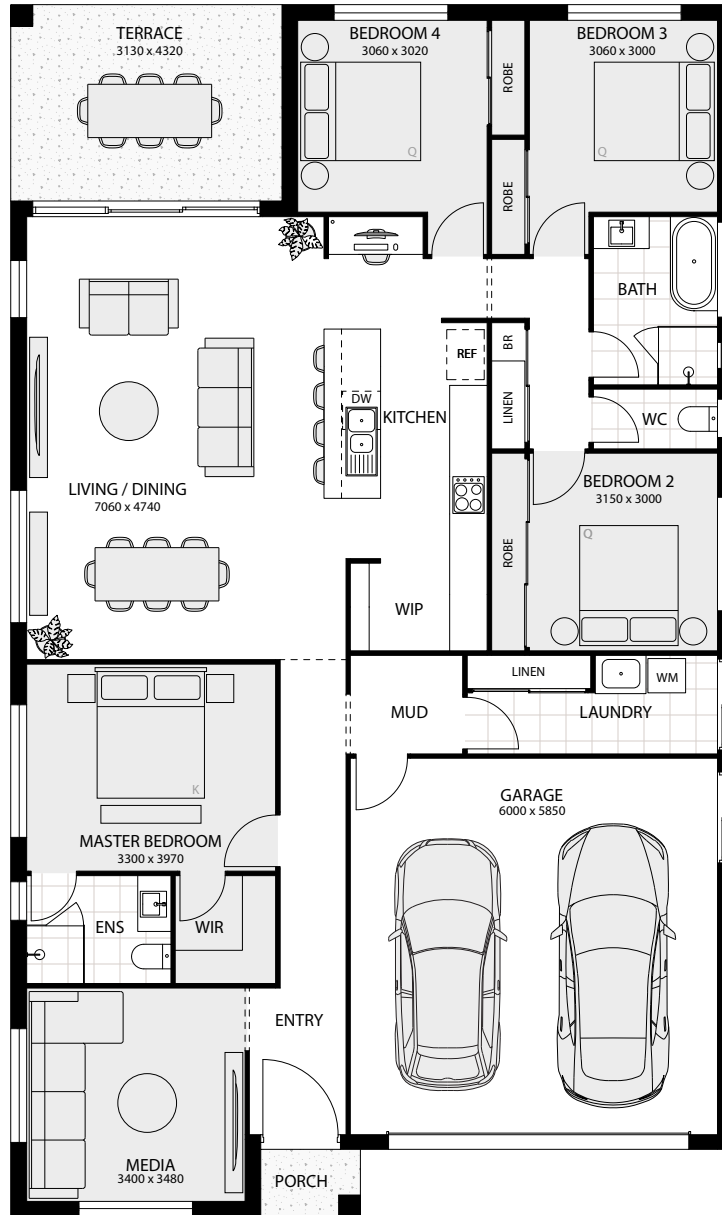

Formosa

Formosa 23

Designer

Width: 11.51m Depth: 19.32m

Area Sizes

Living Total 162.72m²
 Garage 38.00m²
 Porch 1.75m²
 Terrace 13.52m²

TOTAL AREA 215.99m² / 23.25sq

Phone: (07) 5569 9400 / enquiries@perryhomes.com.au / perryhomes.com.au

Perry Homes

Built to inspire. Built for you.

Formosa 23+

Designer Plus

Width: 11.51m Depth: 19.32m

Area Sizes

Living Total	162.72m ²
Garage	38.00m ²
Porch	1.75m ²
Terrace	13.52m ²

TOTAL AREA 215.99m² / 23.25sq

Phone: (07) 5569 9400 / enquiries@perryhomes.com.au / perryhomes.com.au

Perry Homes

Built to inspire. Built for you.

Formosa 25

Designer

Width: 11.51m Depth: 21.36m

Area Sizes

Living Total 180.50m²
 Garage 38.00m²
 Porch 2.88m²
 Terrace 15.40m²

TOTAL AREA 236.78m² / 25.49sq

Phone: (07) 5569 9400 / enquiries@perryhomes.com.au / perryhomes.com.au

Perry Homes

Built to inspire. Built for you.

Formosa 25+

Designer Plus

Width: 12.11m Depth: 21.36m

Area Sizes