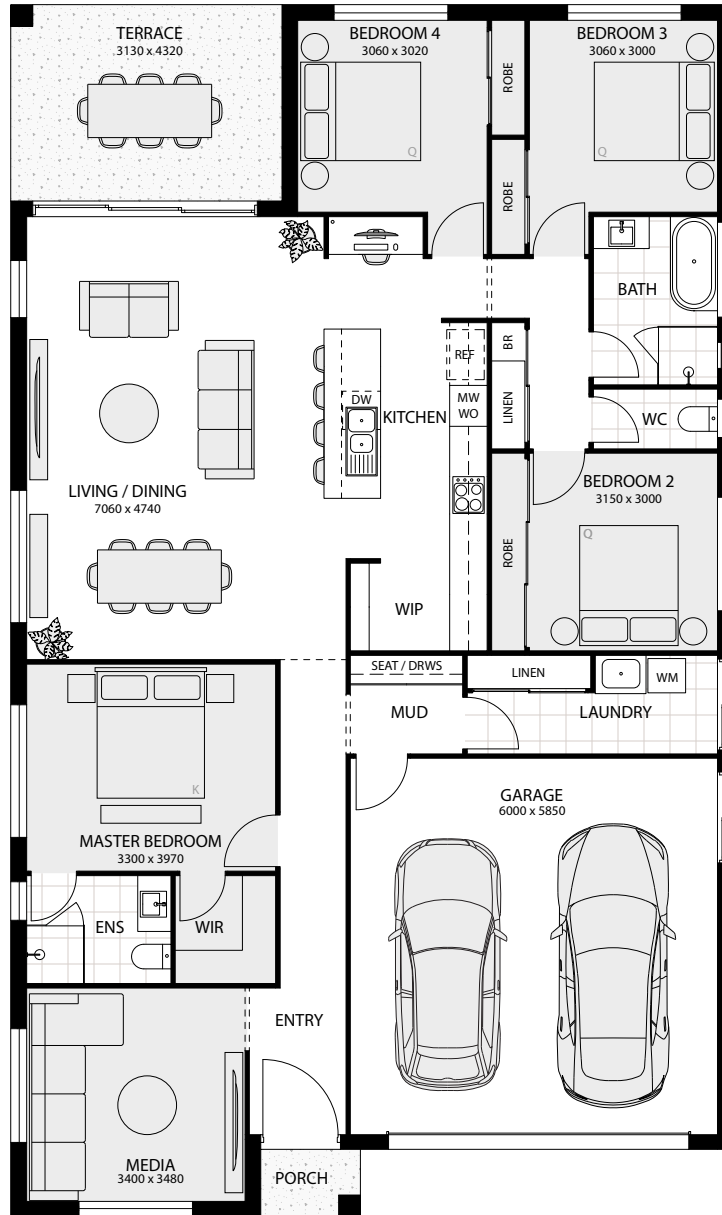

Formosa

Formosa 23

Designer

Width: 11.51m Depth: 19.32m

Area Sizes

Living Total 162.72m²
 Garage 38.00m²
 Porch 1.75m²
 Terrace 13.52m²

TOTAL AREA 215.99m² / 23.25sq

Phone: (07) 5569 9400 / enquiries@perryhomes.com.au / perryhomes.com.au

Perry Homes

Built to inspire. Built for you.

Formosa 23+

Designer Plus

Width: 11.51m Depth: 19.32m

Area Sizes

Living Total	162.72m ²
Garage	38.00m ²
Porch	1.75m ²
Terrace	13.52m ²

TOTAL AREA 215.99m² / 23.25sq

Phone: (07) 5569 9400 / enquiries@perryhomes.com.au / perryhomes.com.au

Perry Homes

Built to inspire. Built for you.

Formosa 25

Designer

Width: 11.51m Depth: 21.36m

Area Sizes

Living Total 180.50m²
 Garage 38.00m²
 Porch 2.88m²
 Terrace 15.40m²

TOTAL AREA 236.78m² / 25.49sq

Phone: (07) 5569 9400 / enquiries@perryhomes.com.au / perryhomes.com.au

Perry Homes

Built to inspire. Built for you.

Formosa 25+

Designer Plus

Width: 12.11m Depth: 21.36m

Area Sizes