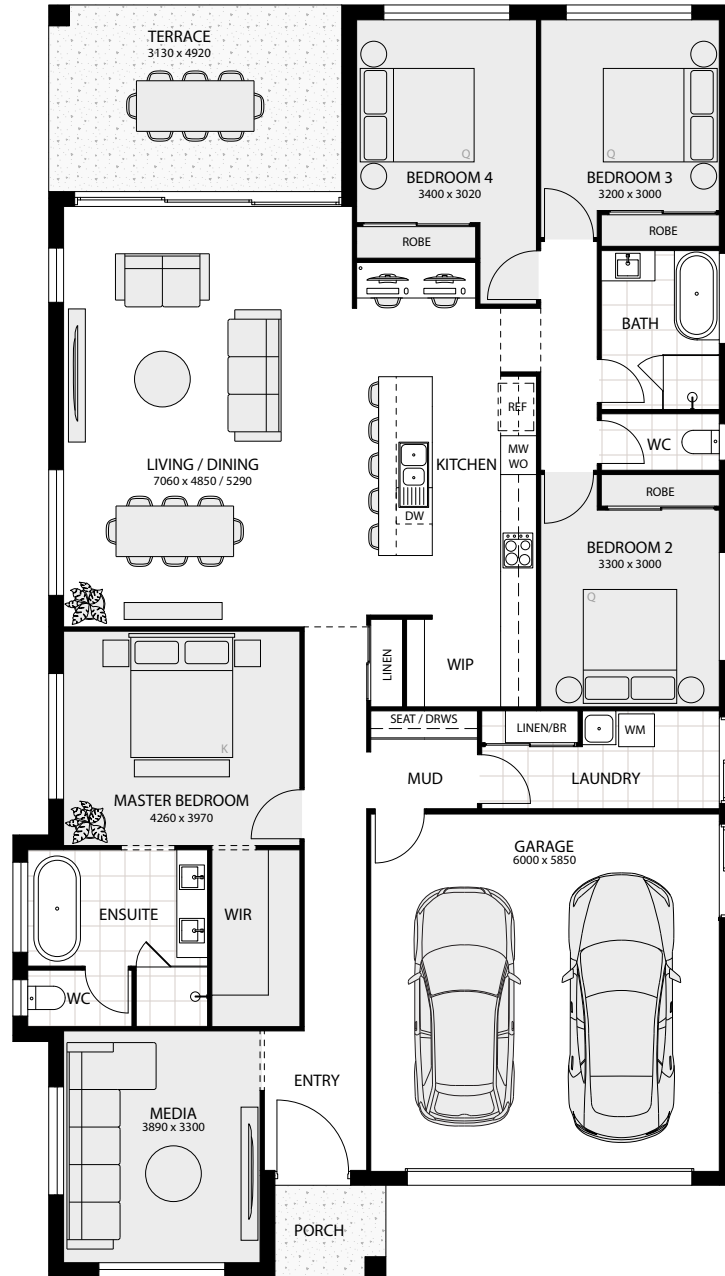

Formosa

Formosa 23

Designer

Width: 11.51m Depth: 19.32m

Area Sizes

Living Total 162.72m²
 Garage 38.00m²
 Porch 1.75m²
 Terrace 13.52m²

TOTAL AREA 215.99m² / 23.25sq

Phone: (07) 5569 9400 / enquiries@perryhomes.com.au / perryhomes.com.au

Perry Homes

Built to inspire. Built for you.

Formosa 23+

Designer Plus

Width: 11.51m Depth: 19.32m

Area Sizes

Living Total	162.72m ²
Garage	38.00m ²
Porch	1.75m ²
Terrace	13.52m ²

TOTAL AREA 215.99m² / 23.25sq

TOTAL AREA 236.78m² / 25.49sq

Phone: (07) 5569 9400 / enquiries@perryhomes.com.au / perryhomes.com.au

Perry Homes

Built to inspire. Built for you.

Formosa 25+

Designer Plus

Width: 12.11m Depth: 21.36m

Area Sizes

Living Total	182.58m ²
Garage	38.00m ²
Porch	2.88m ²
Terrace	15.40m ²

TOTAL AREA 238.86m² / 25.71sq

Perry Homes

Built to inspire. Built for you.

Phone: (07) 5569 9400 / enquiries@perryhomes.com.au / perryhomes.com.au