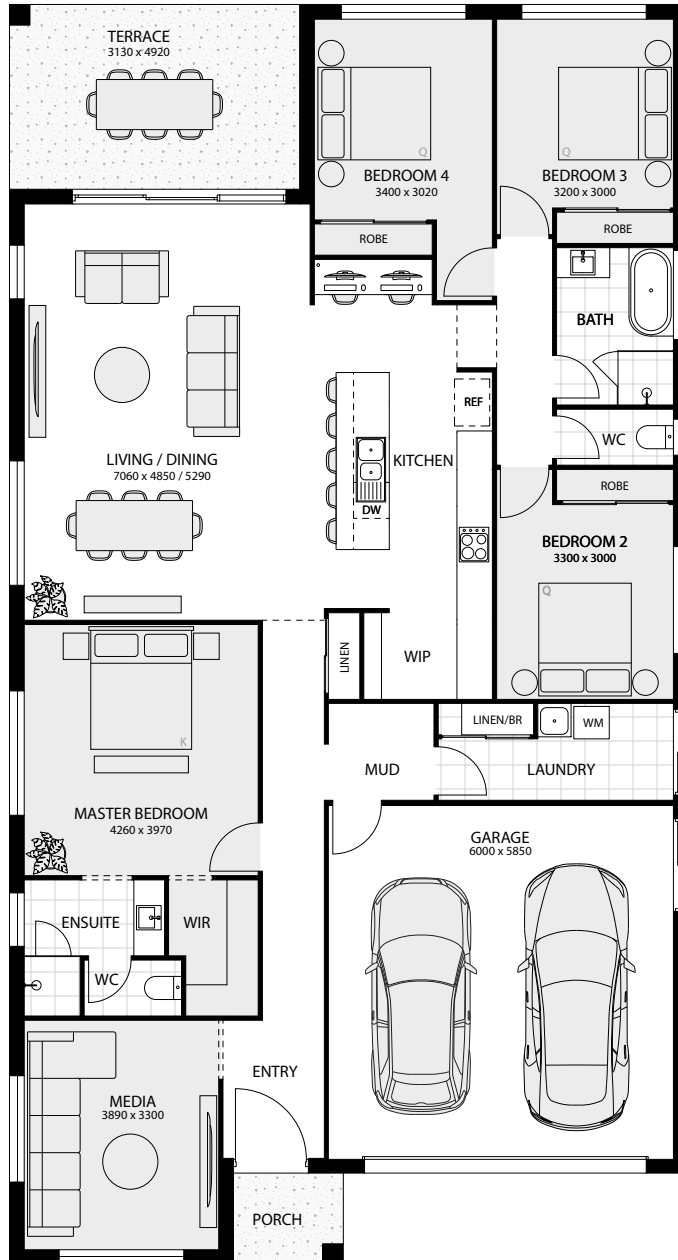

Formosa

Formosa 23

Designer

Width: 11.51m Depth: 19.32m

Area Sizes

Living Total 162.72m²
 Garage 38.00m²
 Porch 1.75m²
 Terrace 13.52m²

TOTAL AREA 215.99m² / 23.25sq

Phone: (07) 5569 9400 / enquiries@perryhomes.com.au / perryhomes.com.au

Perry Homes

Built to inspire. Built for you.

Formosa 23+

Designer Plus

Width: 11.51m Depth: 19.32m

Area Sizes

Living Total	162.72m ²
Garage	38.00m ²
Porch	1.75m ²
Terrace	13.52m ²

TOTAL AREA 215.99m² / 23.25sq

Phone: (07) 5569 9400 / enquiries@perryhomes.com.au / perryhomes.com.au

Perry Homes

Built to inspire. Built for you.

Formosa 25

Designer

Width: 11.51m Depth: 21.36m

Area Sizes

Living Total 180.50m²
 Garage 38.00m²
 Porch 2.88m²
 Terrace 15.40m²

TOTAL AREA 236.78m² / 25.49sq

Phone: (07) 5569 9400 / enquiries@perryhomes.com.au / perryhomes.com.au

Perry Homes

Built to inspire. Built for you.

Formosa 25+

Designer Plus

Width: 12.11m Depth: 21.36m

Area Sizes