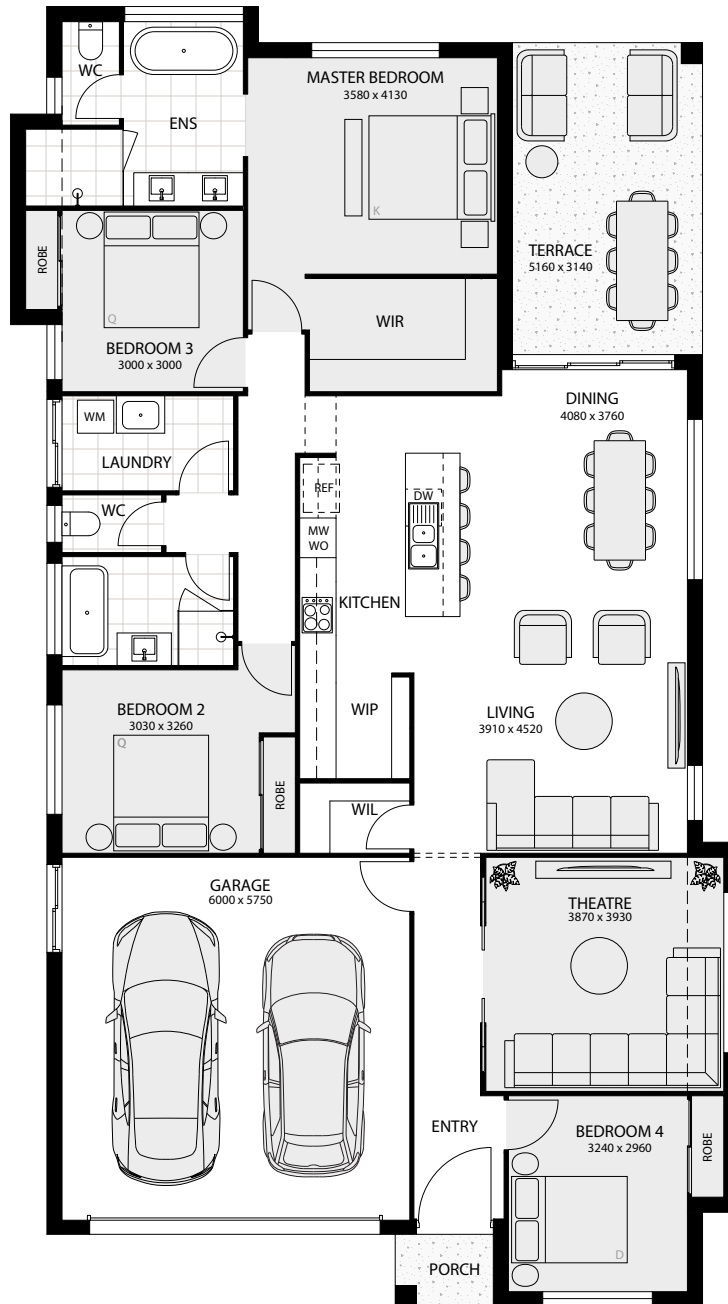

Malibu

Malibu 21

Designer

Width: 11.40m Depth: 18.43m

Area Sizes

Living Total	141.32m ²
Garage	37.38m ²
Porch	1.78m ²
Terrace	16.98m ²

TOTAL AREA 197.46m² / 21.25sq

Phone: (07) 5569 9400 / enquiries@perryhomes.com.au / perryhomes.com.au

Perry Homes

Built to inspire. Built for you.

Malibu 21+

Designer Plus

Width: 11.40m Depth: 18.43m

Area Sizes

Living Total	141.32m ²
Garage	37.38m ²
Porch	1.78m ²
Terrace	16.98m ²

TOTAL AREA 197.46m² / 21.25sq

Phone: (07) 5569 9400 / enquiries@perryhomes.com.au / perryhomes.com.au

Perry Homes

Built to inspire. Built for you.

Malibu 24

Designer

Width: 11.44m Depth: 20.90m

Area Sizes

Living Total	167.90m ²
Garage	37.27m ²
Porch	1.94m ²
Terrace	16.20m ²

TOTAL AREA 223.31m² / 24.04sq

Phone: (07) 5569 9400 / enquiries@perryhomes.com.au / perryhomes.com.au

Perry Homes

Built to inspire. Built for you.

Malibu 24+

Designer Plus

Width: 12.04m Depth: 21.50m

Area Sizes