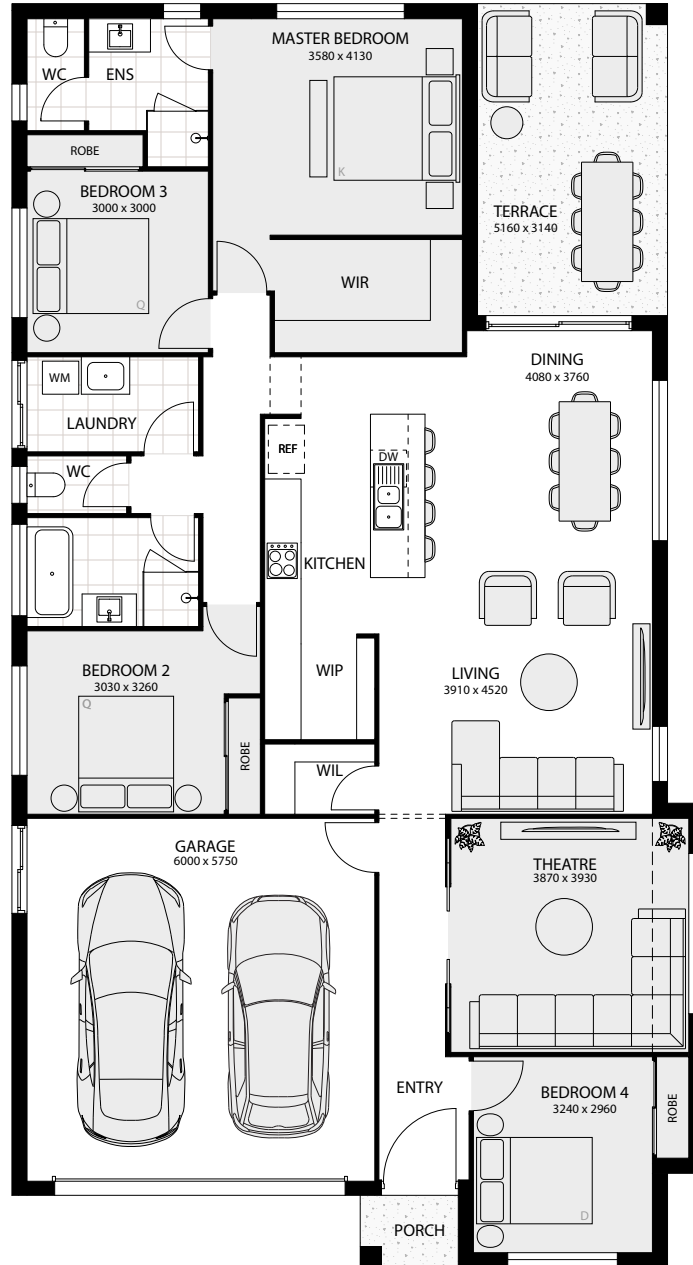

Malibu

Malibu 21

Designer

Width: 11.40m Depth: 18.43m

Area Sizes

Living Total	141.32m ²
Garage	37.38m ²
Porch	1.78m ²
Terrace	16.98m ²

TOTAL AREA 197.46m² / 21.25sq

Phone: (07) 5569 9400 / enquiries@perryhomes.com.au / perryhomes.com.au

Perry Homes

Built to inspire. Built for you.

Malibu 21+

Designer Plus

Width: 11.40m Depth: 18.43m

Area Sizes

Living Total	141.32m ²
Garage	37.38m ²
Porch	1.78m ²
Terrace	16.98m ²

TOTAL AREA 197.46m² / 21.25sq

Phone: (07) 5569 9400 / enquiries@perryhomes.com.au / perryhomes.com.au

Perry Homes

Built to inspire. Built for you.

Malibu 24

Designer

Width: 11.44m Depth: 20.90m

Area Sizes

Living Total	167.90m ²
Garage	37.27m ²
Porch	1.94m ²
Terrace	16.20m ²

TOTAL AREA 223.31m² / 24.04sq

Phone: (07) 5569 9400 / enquiries@perryhomes.com.au / perryhomes.com.au

Perry Homes

Built to inspire. Built for you.

Malibu 24+

Designer Plus

Width: 12.04m Depth: 21.50m

Area Sizes