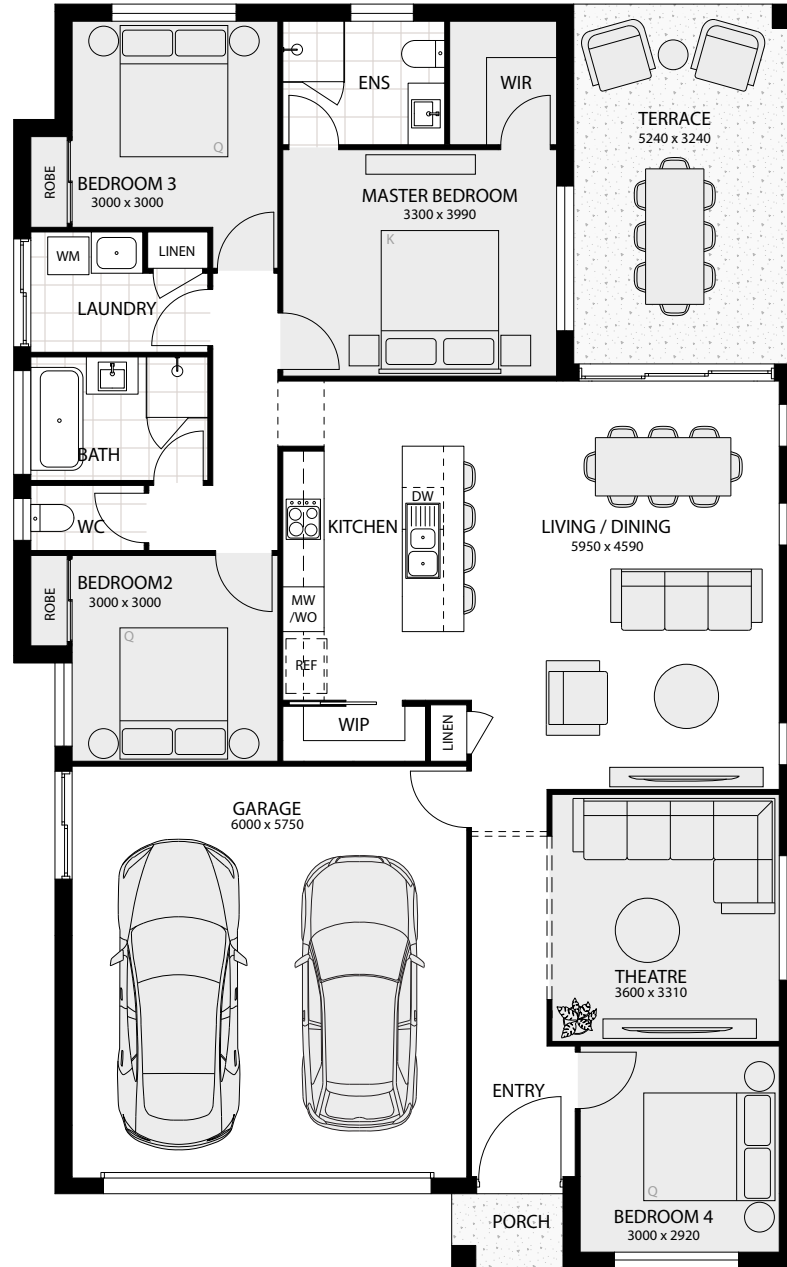

Malibu

Malibu 21

Designer

Width: 11.40m Depth: 18.43m

Area Sizes

Living Total	141.32m ²
Garage	37.38m ²
Porch	1.78m ²
Terrace	16.98m ²

TOTAL AREA 197.46m² / 21.25sq

Phone: (07) 5569 9400 / enquiries@perryhomes.com.au / perryhomes.com.au

Perry Homes

Built to inspire. Built for you.

Malibu 21+

Designer Plus

Width: 11.40m Depth: 18.43m

Area Sizes

Living Total	141.32m ²
Garage	37.38m ²
Porch	1.78m ²
Terrace	16.98m ²

TOTAL AREA 197.46m² / 21.25sq

Phone: (07) 5569 9400 / enquiries@perryhomes.com.au / perryhomes.com.au

Perry Homes

Built to inspire. Built for you.

Malibu 24

Designer

Width: 11.44m Depth: 20.90m

Area Sizes

Living Total	167.90m ²
Garage	37.27m ²
Porch	1.94m ²
Terrace	16.20m ²

TOTAL AREA 223.31m² / 24.04sq

Phone: (07) 5569 9400 / enquiries@perryhomes.com.au / perryhomes.com.au

Perry Homes

Built to inspire. Built for you.

Malibu 24+

Designer Plus

Width: 12.04m Depth: 21.50m

Area Sizes