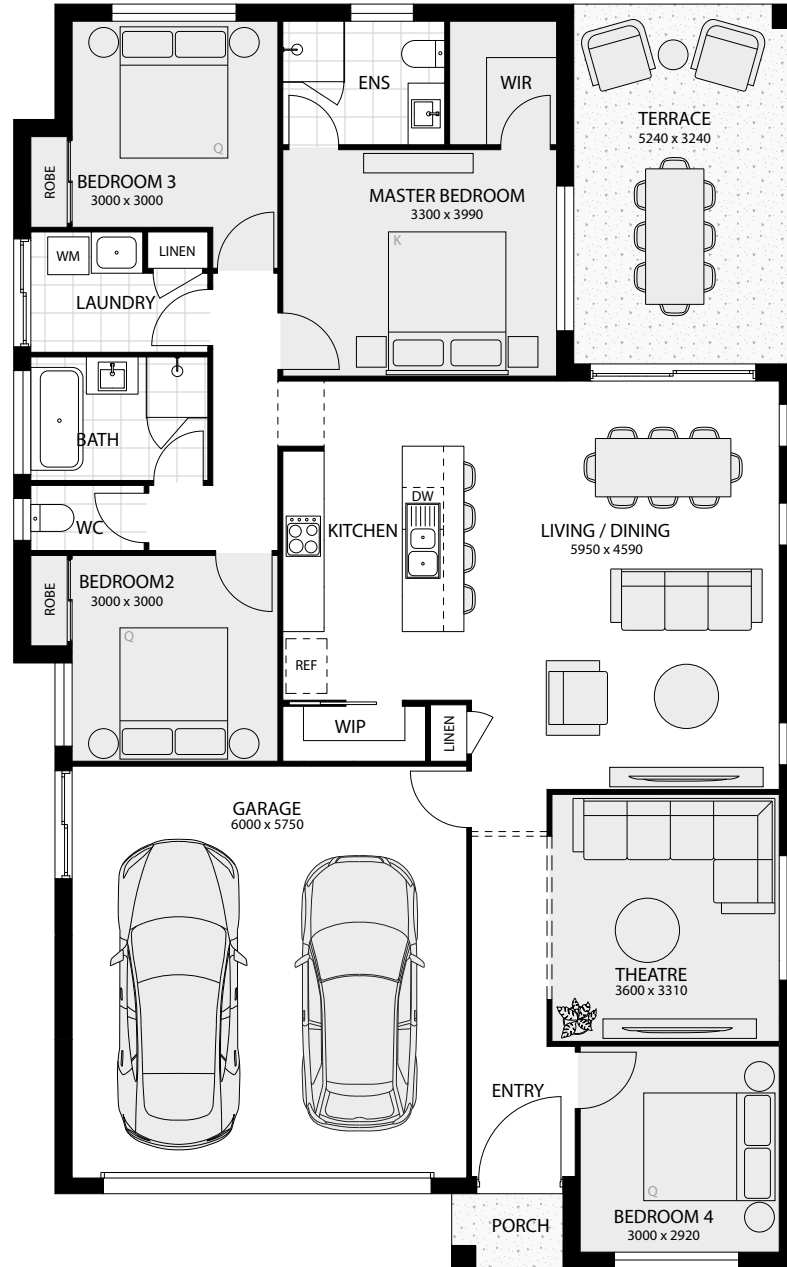

Malibu

Malibu 21

Designer

Width: 11.40m Depth: 18.43m

Area Sizes

Living Total	141.32m ²
Garage	37.38m ²
Porch	1.78m ²
Terrace	16.98m ²

TOTAL AREA 197.46m² / 21.25sq

Phone: (07) 5569 9400 / enquiries@perryhomes.com.au / perryhomes.com.au

Perry Homes

Built to inspire. Built for you.

Malibu 21+

Designer Plus

Width: 11.40m Depth: 18.43m

Area Sizes

Living Total	141.32m ²
Garage	37.38m ²
Porch	1.78m ²
Terrace	16.98m ²

TOTAL AREA 197.46m² / 21.25sq

Phone: (07) 5569 9400 / enquiries@perryhomes.com.au / perryhomes.com.au

Perry Homes

Built to inspire. Built for you.

Malibu 24

Designer

Width: 11.44m Depth: 20.90m

Area Sizes

Living Total	167.90m ²
Garage	37.27m ²
Porch	1.94m ²
Terrace	16.20m ²

TOTAL AREA 223.31m² / 24.04sq

Phone: (07) 5569 9400 / enquiries@perryhomes.com.au / perryhomes.com.au

Perry Homes

Built to inspire. Built for you.

Malibu 24+

Designer Plus

Width: 12.04m Depth: 21.50m

Area Sizes