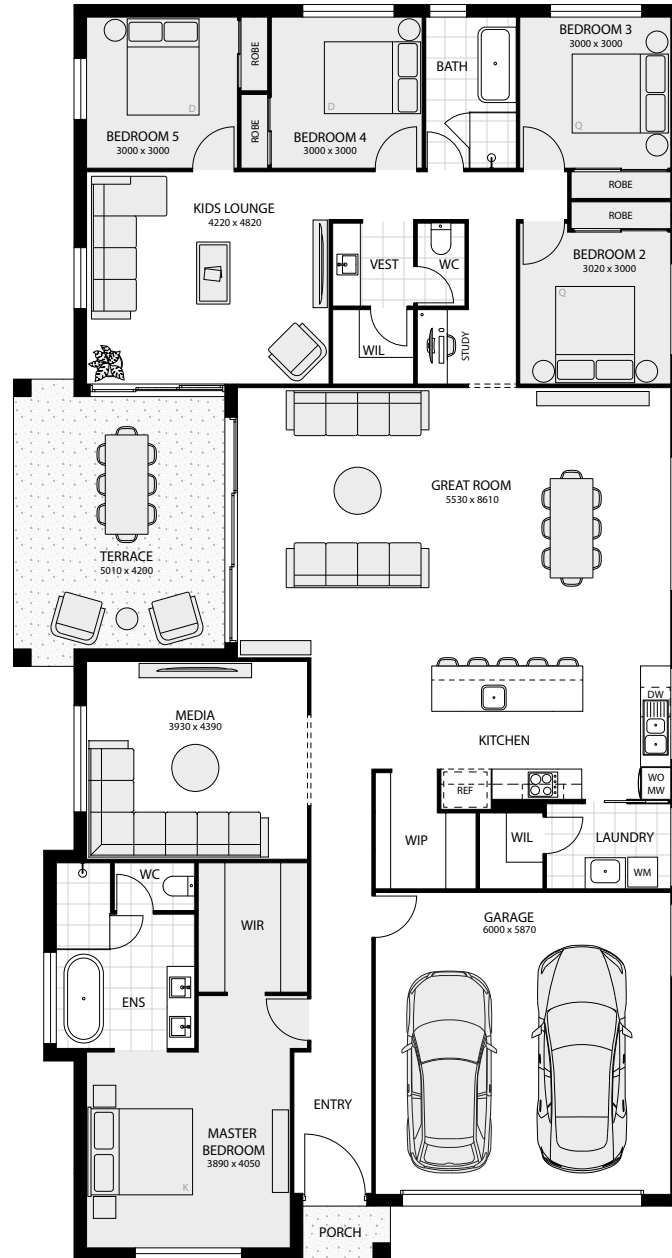

Sirocco

Sirocco 32

Designer

Width: 13.31m Depth: 24.95m

Area Sizes

Living Total	241.07m ²
Garage	38.13m ²
Porch	1.88m ²
Terrace	21.88m ²

TOTAL AREA 302.96m² / 32.61sq

Phone: (07) 5569 9400 / enquiries@perryhomes.com.au / perryhomes.com.au

Perry Homes

Built to inspire. Built for you.

Sirocco 32+

Designer Plus

Width: 13.31m Depth: 24.95m

Area Sizes

Living Total	243.34m ²
Garage	38.13m ²
Porch	1.88m ²
Terrace	21.88m ²

TOTAL AREA 305.23m² / 32.85sq