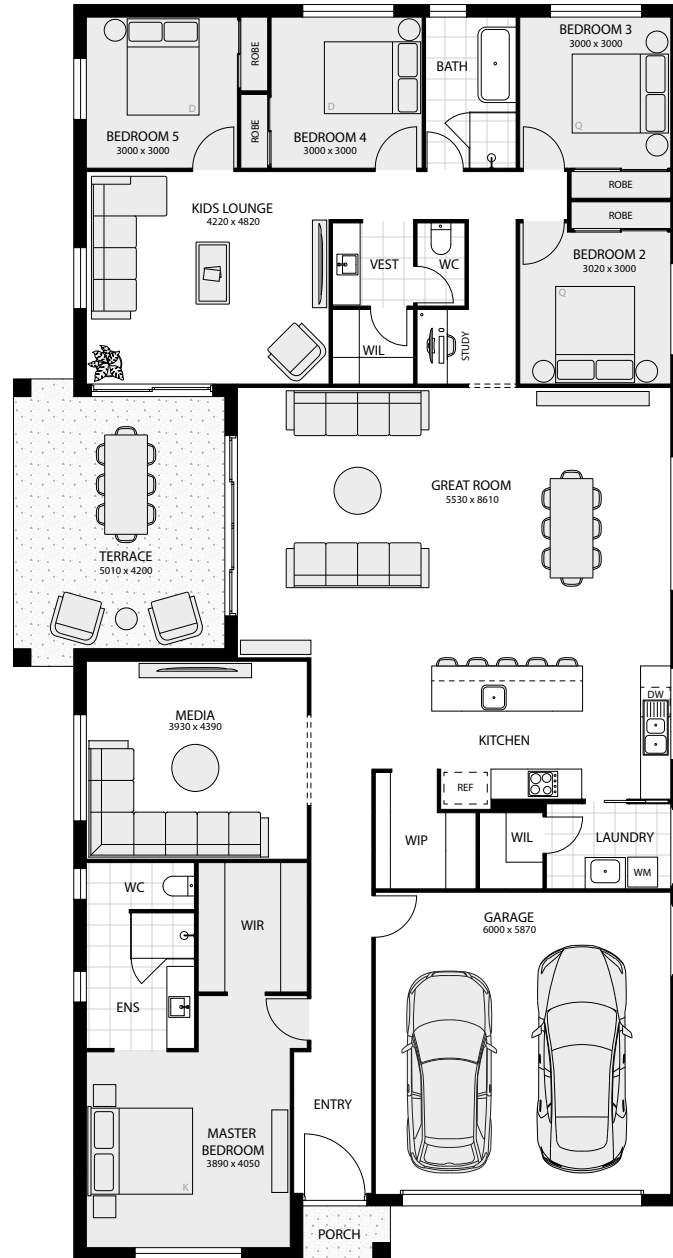

Sirocco

Sirocco 32

Designer

Width: 13.31m Depth: 24.95m

Area Sizes

Living Total	241.07m ²
Garage	38.13m ²
Porch	1.88m ²
Terrace	21.88m ²

TOTAL AREA 302.96m² / 32.61sq

Phone: (07) 5569 9400 / enquiries@perryhomes.com.au / perryhomes.com.au

Perry Homes

Built to inspire. Built for you.

Sirocco 32+

Designer Plus

Width: 13.31m Depth: 24.95m

Area Sizes

Living Total	243.34m ²
Garage	38.13m ²
Porch	1.88m ²
Terrace	21.88m ²

TOTAL AREA 305.23m² / 32.85sq