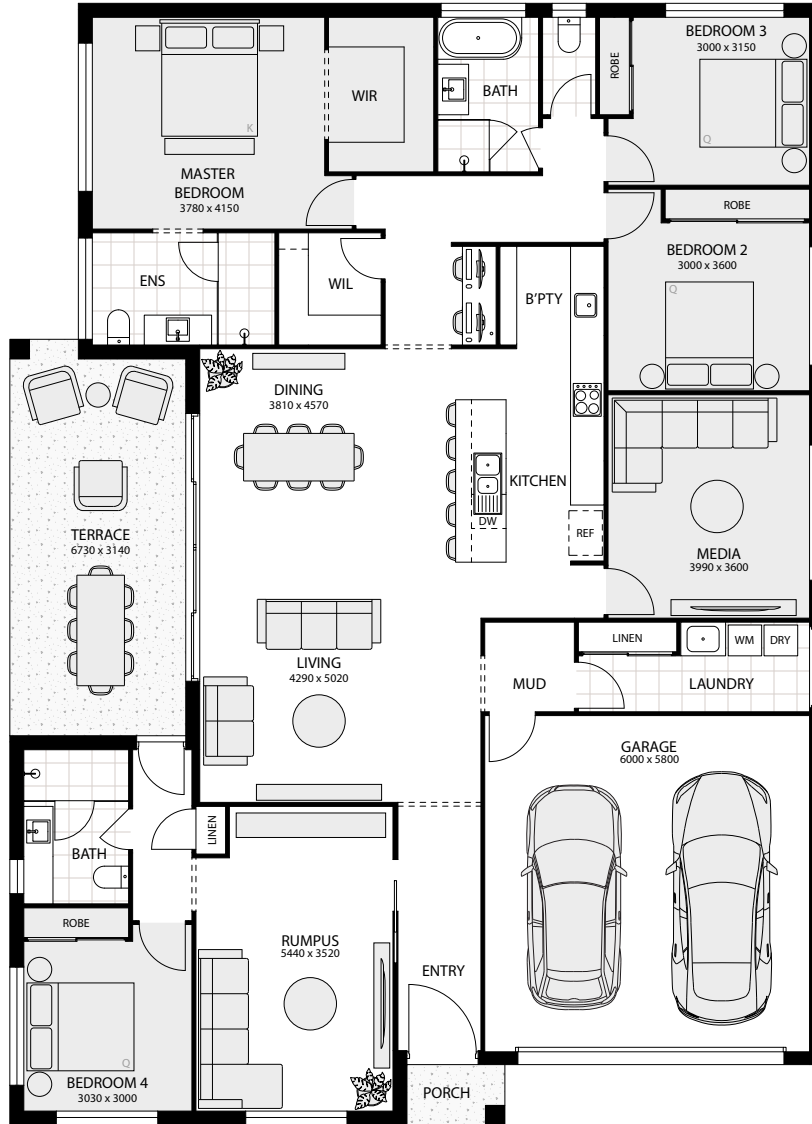

Hamilton

Hamilton 29

Designer

Width: 14.53m Depth: 20.03m

Area Sizes

Living Total	216.43m ²
Garage	37.69m ²
Porch	1.89m ²
Alfresco	21.56m ²

TOTAL AREA 277.57m² / 29.88sq

Phone: (07) 5569 9400 / enquiries@perryhomes.com.au / perryhomes.com.au

Perry Homes

Built to inspire. Built for you.

Hamilton 29+

Designer Plus

Width: 14.53m Depth: 20.03m

Area Sizes

Living Total	216.43m ²
Garage	37.69m ²
Porch	1.89m ²
Alfresco	21.56m ²

TOTAL AREA 277.57m² / 29.88sq