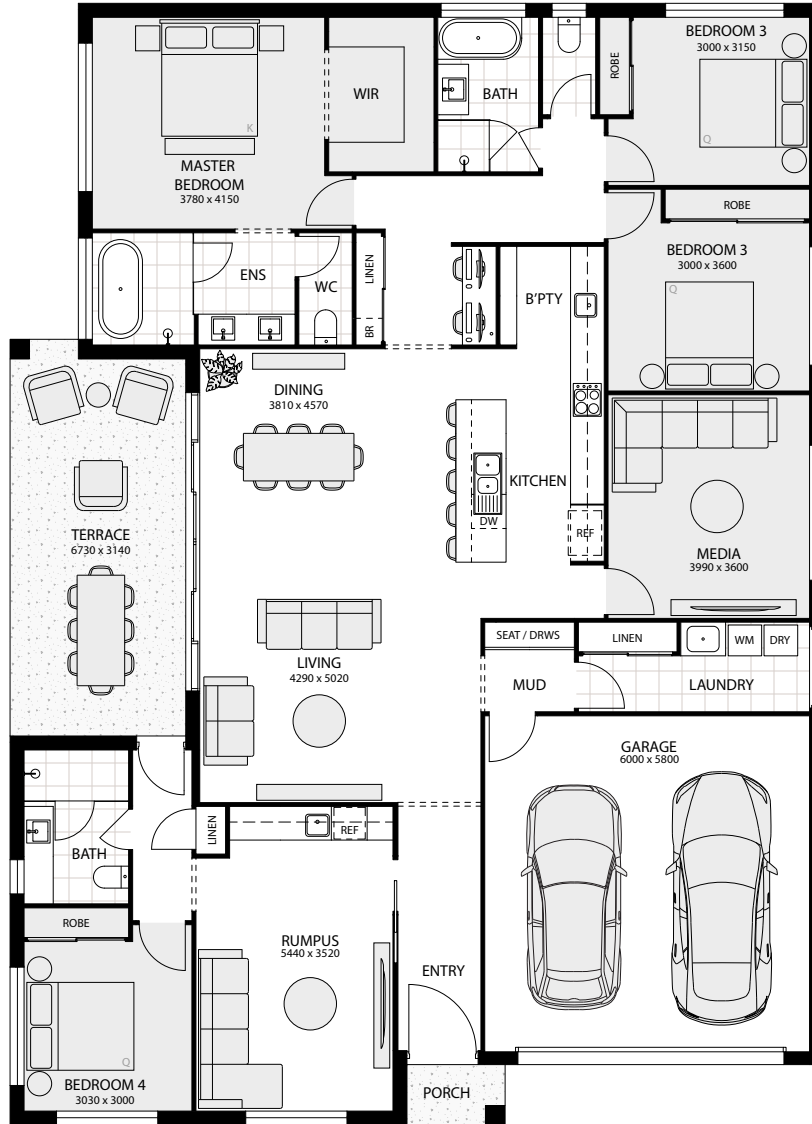

Hamilton

Hamilton 29

Designer

Width: 14.53m Depth: 20.03m

Area Sizes

Living Total	216.43m ²
Garage	37.69m ²
Porch	1.89m ²
Alfresco	21.56m ²

TOTAL AREA 277.57m² / 29.88sq

Phone: (07) 5569 9400 / enquiries@perryhomes.com.au / perryhomes.com.au

Perry Homes

Built to inspire. Built for you.

Hamilton 29+

Designer Plus

Width: 14.53m Depth: 20.03m

Area Sizes

Living Total	216.43m ²
Garage	37.69m ²
Porch	1.89m ²
Alfresco	21.56m ²

TOTAL AREA 277.57m² / 29.88sq