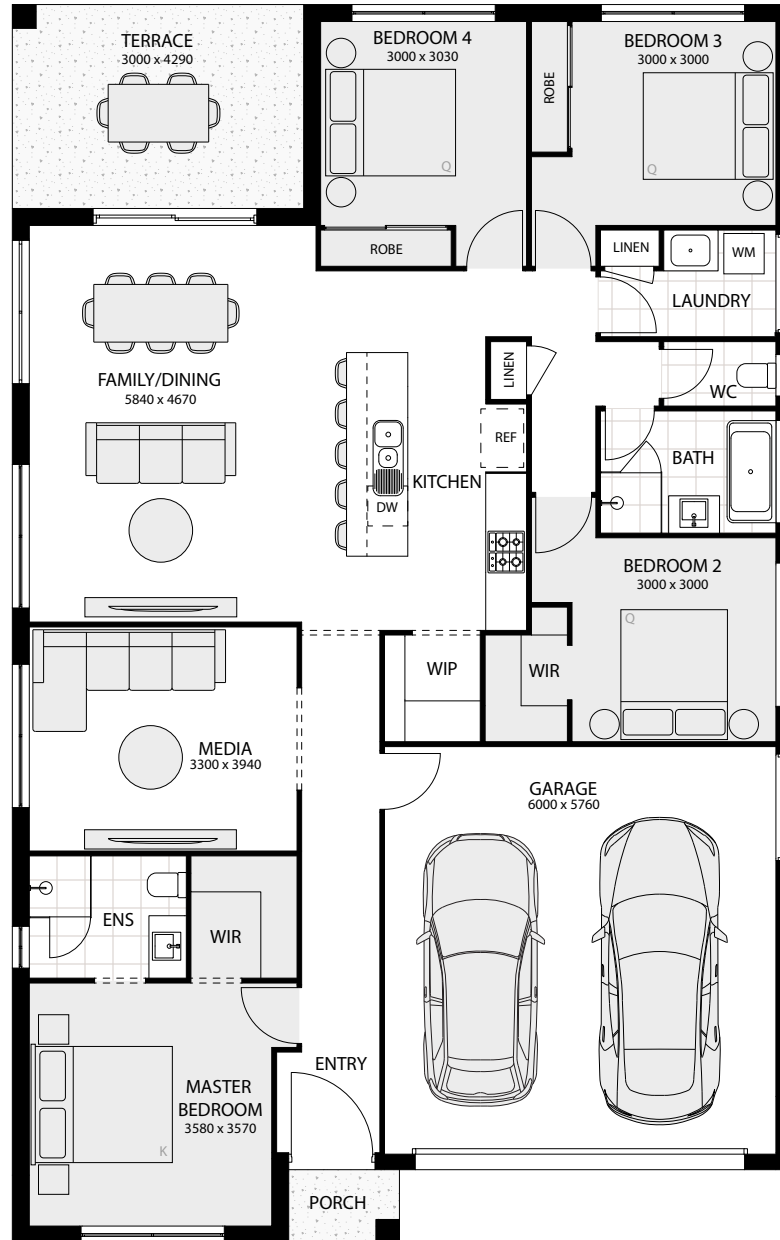

Carlton

Carlton 21

Designer

Width: 11.28m Depth: 18.23m

Area Sizes

Living Total	148.41m ²
Garage	37.07m ²
Porch	1.75m ²
Terrace	12.24m ²

TOTAL AREA 199.47m² / 21.47sq

Phone: (07) 5569 9400 / enquiries@perryhomes.com.au / perryhomes.com.au

Perry Homes

Built to inspire. Built for you.

Carlton 21+

Designer Plus

Width: 11.28m Depth: 18.23m

Area Sizes

Living Total	148.41m ²
Garage	37.07m ²
Porch	1.75m ²
Terrace	12.24m ²

TOTAL AREA 199.47m² / 21.47sq

Phone: (07) 5569 9400 / enquiries@perryhomes.com.au / perryhomes.com.au

Perry Homes

Built to inspire. Built for you.

Carlton 22

Designer

Width: 11.49m Depth: 18.23m

Area Sizes

Living Total	151.14m ²
Garage	37.44m ²
Porch	1.76m ²
Terrace	12.87m ²

TOTAL AREA 203.21m² / 21.87sq

Phone: (07) 5569 9400 / enquiries@perryhomes.com.au / perryhomes.com.au

Perry Homes

Built to inspire. Built for you.

Carlton 22+

Designer

Width: 11.49m Depth: 18.23m

Area Sizes