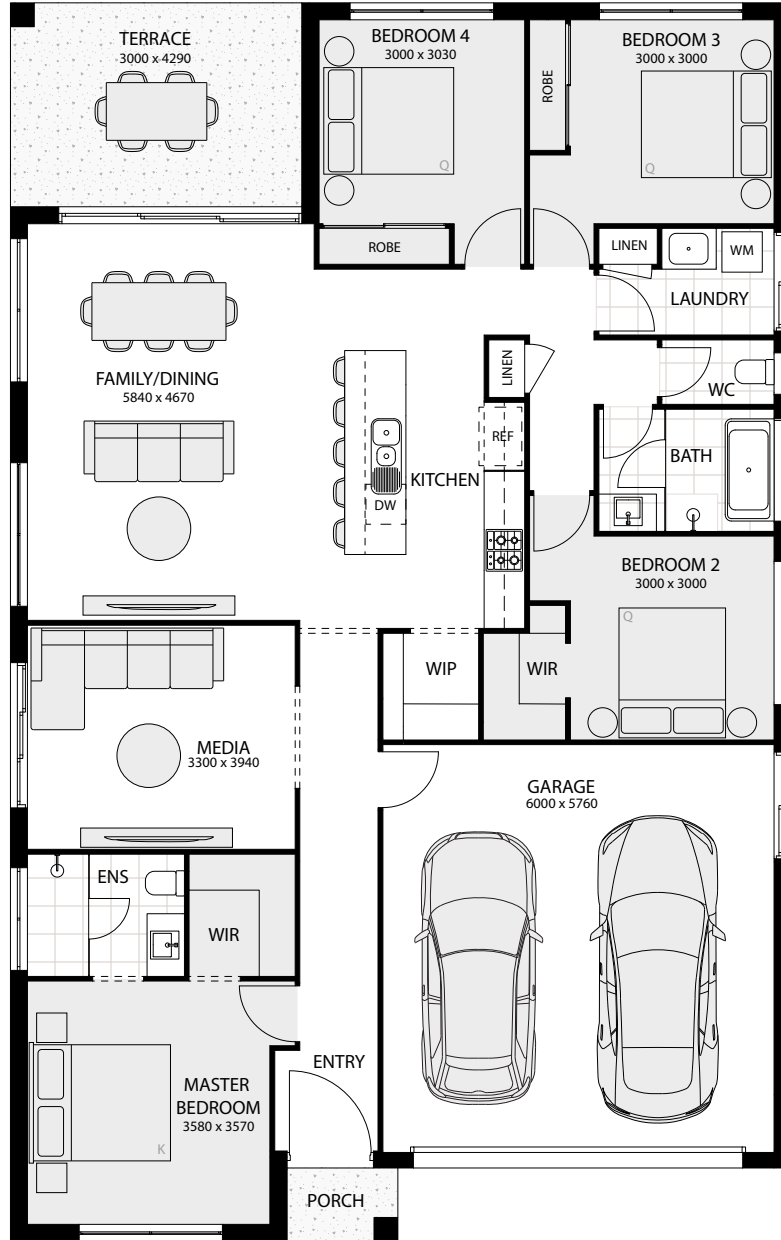

Carlton

Carlton 21

Designer

Width: 11.28m Depth: 18.23m

Area Sizes

Living Total	148.41m ²
Garage	37.07m ²
Porch	1.75m ²
Terrace	12.24m ²

TOTAL AREA 199.47m² / 21.47sq

Phone: (07) 5569 9400 / enquiries@perryhomes.com.au / perryhomes.com.au

Perry Homes

Built to inspire. Built for you.

Carlton 21+

Designer Plus

Width: 11.28m Depth: 18.23m

Area Sizes

Living Total	148.41m ²
Garage	37.07m ²
Porch	1.75m ²
Terrace	12.24m ²

TOTAL AREA 199.47m² / 21.47sq

TOTAL AREA 203.21m² / 21.87sq

Phone: (07) 5569 9400 / enquiries@perryhomes.com.au / perryhomes.com.au

Perry Homes

Built to inspire. Built for you.

Carlton 22+

Designer

Width: 11.49m Depth: 18.23m

Area Sizes

Living Total	151.14m ²
Garage	37.44m ²
Porch	1.76m ²
Terrace	12.87m ²

TOTAL AREA 203.21m² / 21.87sq

Phone: (07) 5569 9400 / enquiries@perryhomes.com.au / perryhomes.com.au

Perry Homes

Built to inspire. Built for you.