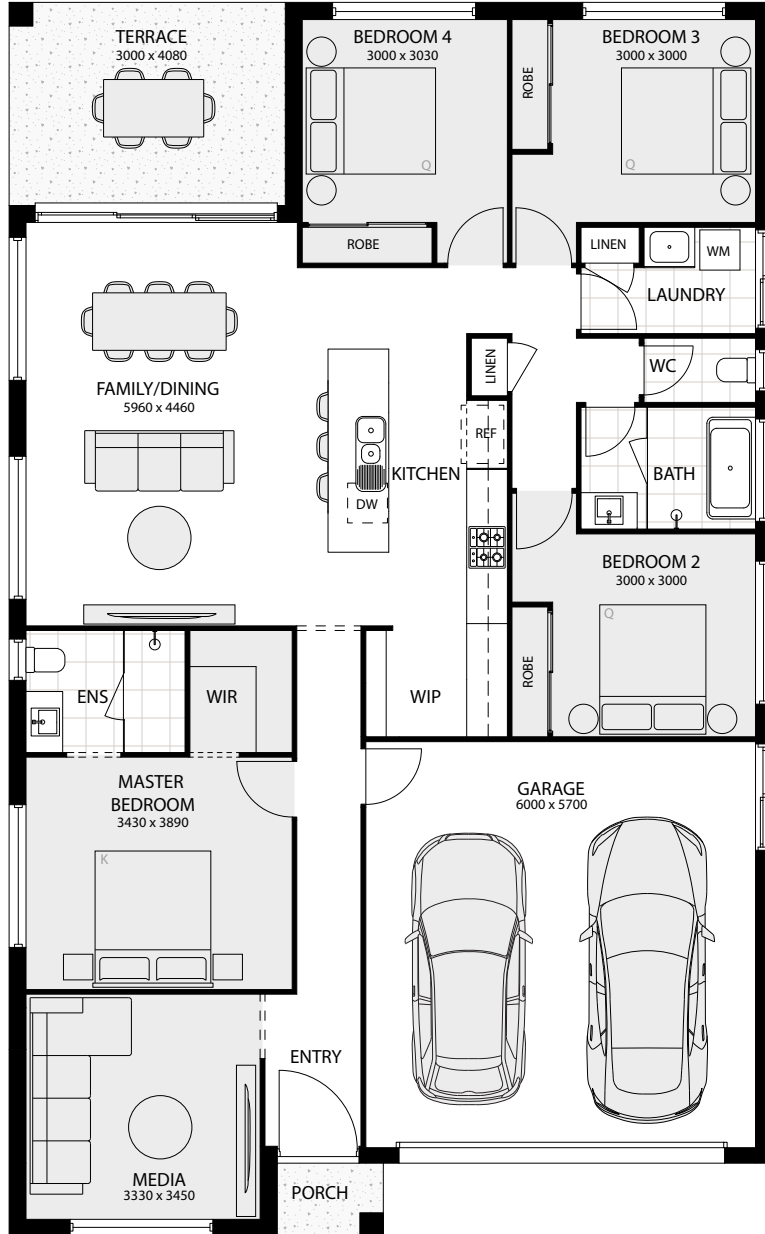

Carlton

Carlton 21

Designer

Width: 11.28m Depth: 18.23m

Area Sizes

Living Total	148.41m ²
Garage	37.07m ²
Porch	1.75m ²
Terrace	12.24m ²

TOTAL AREA 199.47m² / 21.47sq

Phone: (07) 5569 9400 / enquiries@perryhomes.com.au / perryhomes.com.au

Perry Homes

Built to inspire. Built for you.

Carlton 21+

Designer Plus

Width: 11.28m Depth: 18.23m

Area Sizes

Living Total	148.41m ²
Garage	37.07m ²
Porch	1.75m ²
Terrace	12.24m ²

TOTAL AREA 199.47m² / 21.47sq

Phone: (07) 5569 9400 / enquiries@perryhomes.com.au / perryhomes.com.au

Perry Homes

Built to inspire. Built for you.

Carlton 22

Designer

Width: 11.49m Depth: 18.23m

Area Sizes

Living Total	151.14m ²
Garage	37.44m ²
Porch	1.76m ²
Terrace	12.87m ²

TOTAL AREA 203.21m² / 21.87sq

Phone: (07) 5569 9400 / enquiries@perryhomes.com.au / perryhomes.com.au

Perry Homes

Built to inspire. Built for you.

Carlton 22+

Designer

Width: 11.49m Depth: 18.23m

Area Sizes