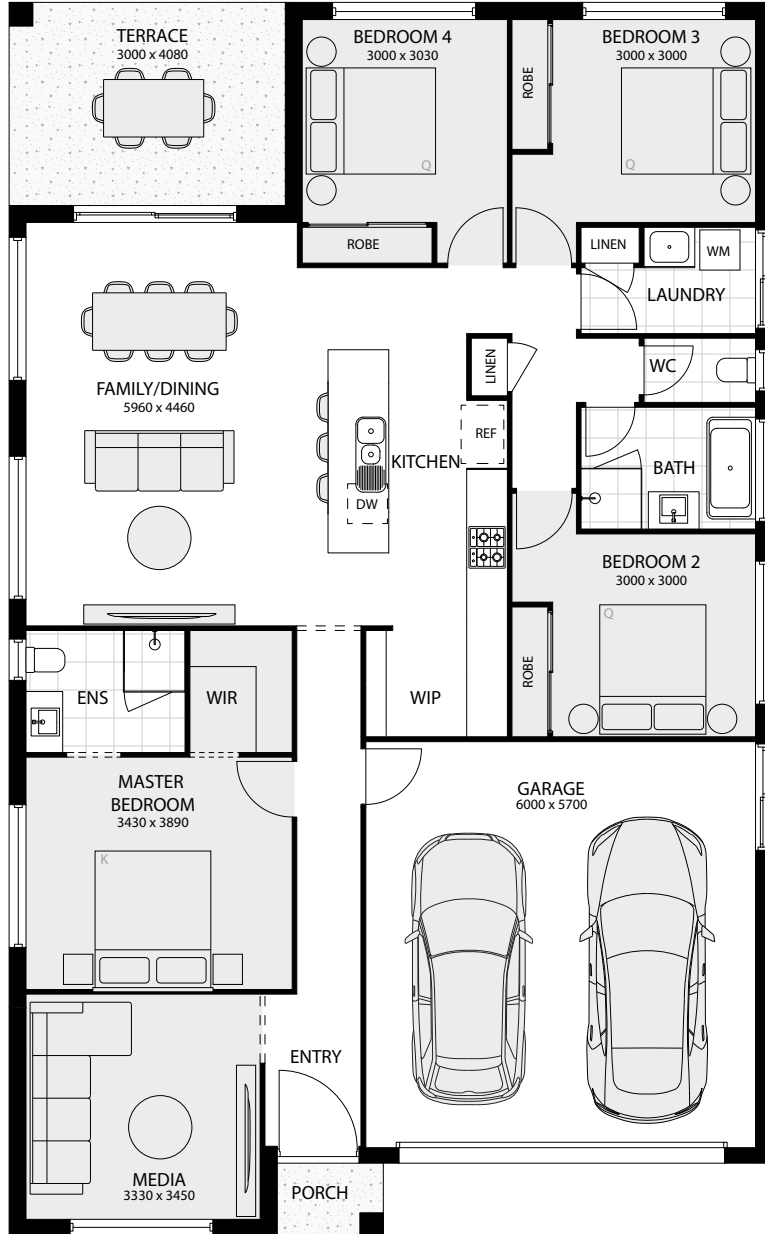

Carlton

Carlton 21

Designer

Width: 11.28m Depth: 18.23m

Area Sizes

Living Total	148.41m ²
Garage	37.07m ²
Porch	1.75m ²
Terrace	12.24m ²

TOTAL AREA 199.47m² / 21.47sq

Phone: (07) 5569 9400 / enquiries@perryhomes.com.au / perryhomes.com.au

Perry Homes

Built to inspire. Built for you.

Carlton 21+

Designer Plus

Width: 11.28m Depth: 18.23m

Area Sizes

Living Total	148.41m ²
Garage	37.07m ²
Porch	1.75m ²
Terrace	12.24m ²

TOTAL AREA 199.47m² / 21.47sq

Phone: (07) 5569 9400 / enquiries@perryhomes.com.au / perryhomes.com.au

Perry Homes

Built to inspire. Built for you.

Carlton 22

Designer

Width: 11.49m Depth: 18.23m

Area Sizes

Living Total	151.14m ²
Garage	37.44m ²
Porch	1.76m ²
Terrace	12.87m ²

TOTAL AREA 203.21m² / 21.87sq

Phone: (07) 5569 9400 / enquiries@perryhomes.com.au / perryhomes.com.au

Perry Homes

Built to inspire. Built for you.

Carlton 22+

Designer

Width: 11.49m Depth: 18.23m

Area Sizes