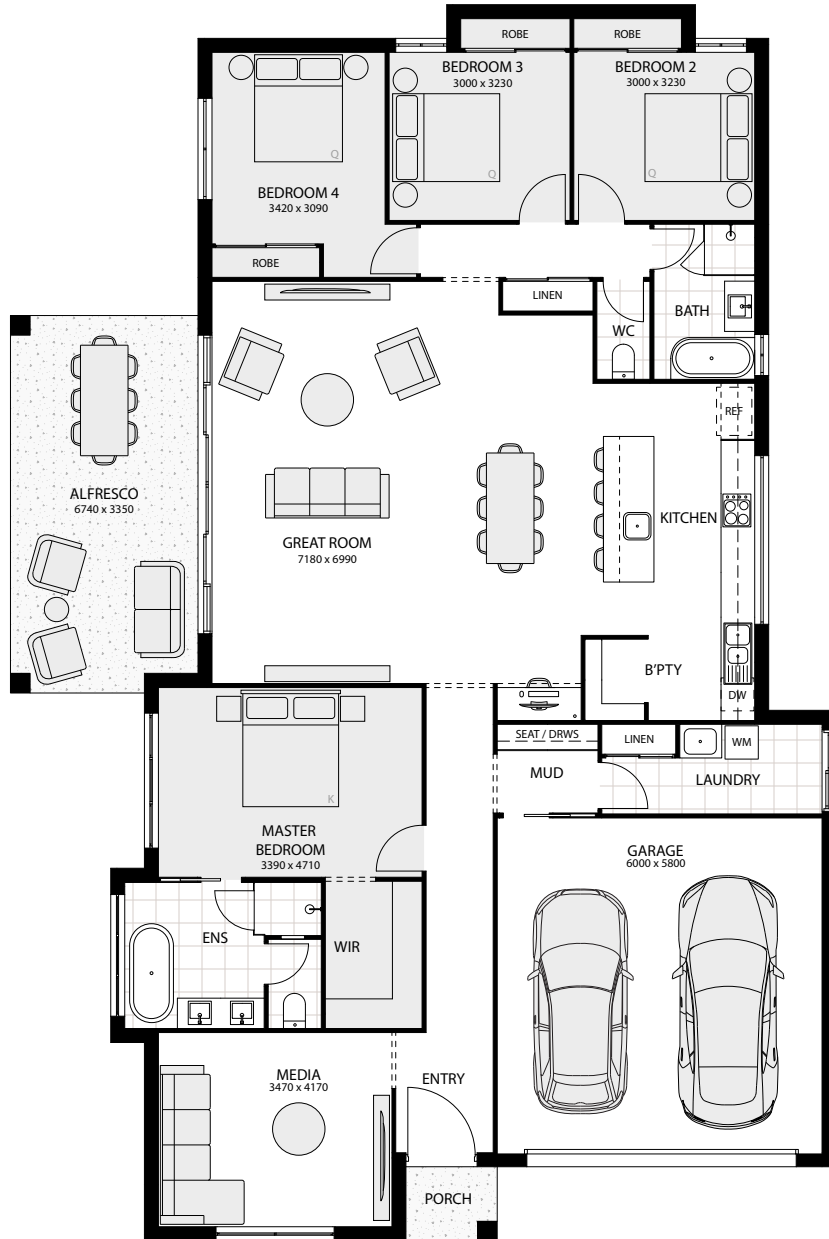

Lavante

Lavante 27

Designer

Width: 14.74m Depth: 22.07m

Area Sizes

Living Total	194.70m ²
Garage	37.69m ²
Porch	2.15m ²
Terrace	22.24m ²

TOTAL AREA 256.78m² / 27.64sq

Perry Homes

Built to inspire. Built for you.

Phone: (07) 5569 9400 / enquiries@perryhomes.com.au / perryhomes.com.au

Lavante 27+

Designer Plus

Width: 14.74m Depth: 22.07m

Area Sizes

Living Total	196.57m ²
Garage	37.69m ²
Porch	2.15m ²
Terrace	22.24m ²