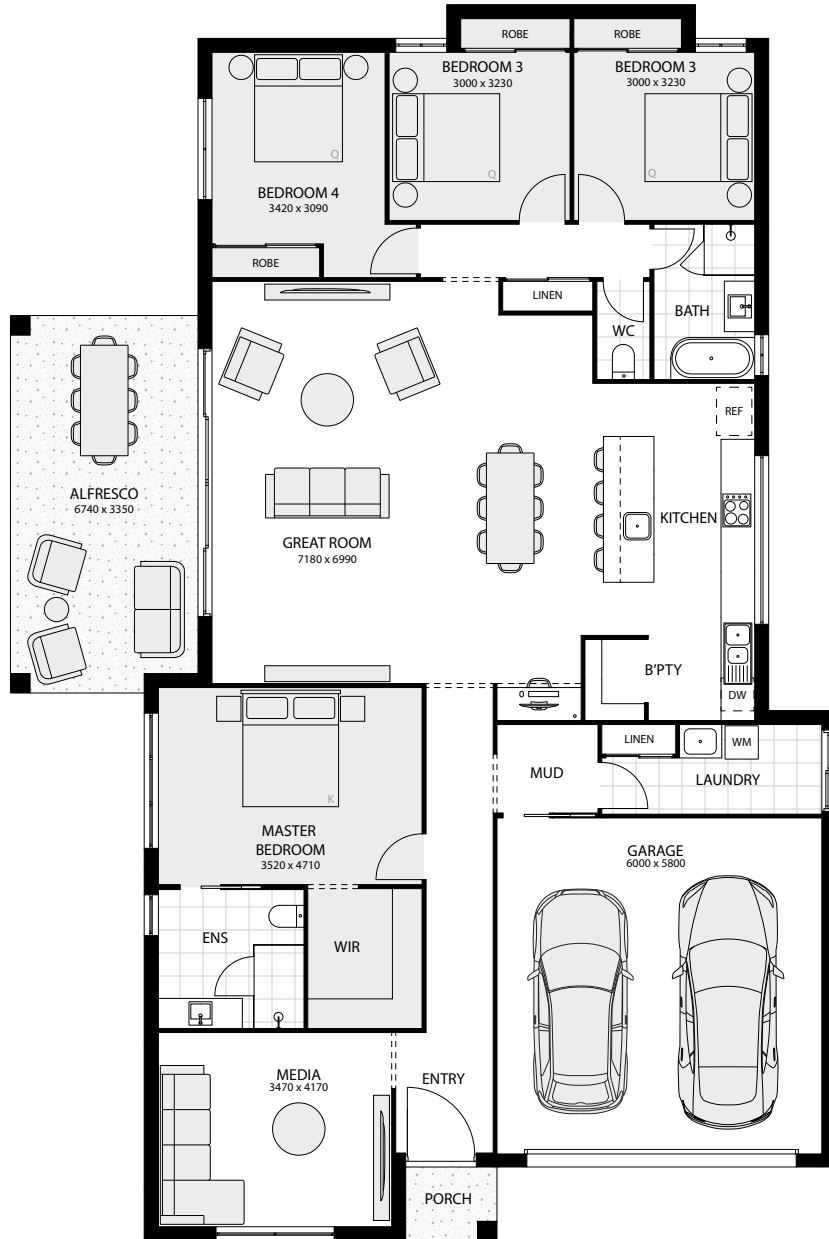

Lavante

Lavante 27

Designer

Width: 14.74m Depth: 22.07m

Area Sizes

Living Total	194.70m ²
Garage	37.69m ²
Porch	2.15m ²
Terrace	22.24m ²

TOTAL AREA 256.78m² / 27.64sq

Perry Homes

Built to inspire. Built for you.

Phone: (07) 5569 9400 / enquiries@perryhomes.com.au / perryhomes.com.au

Lavante 27+

Designer Plus

Width: 14.74m Depth: 22.07m

Area Sizes

Living Total	196.57m ²
Garage	37.69m ²
Porch	2.15m ²
Terrace	22.24m ²