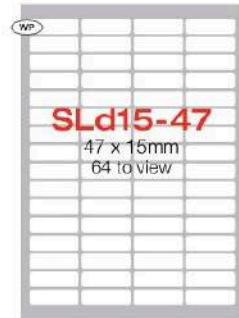

A4 Laser Copy Jet

0121 543 5353

Printer Friendly
**Digital/Laser/
Litho**
(with Bleed)

All sizes are rounded please see label list for exact sizes

*Avery and the Avery product references are trademarks of the Avery Dennison Group. Our Premium Quality Labels are not made or endorsed by the Avery Dennison Group. Any size is available in any material subject to tool availability on a three to five business day delivery. **Please call for further details.** Terms and conditions apply. E & OE.