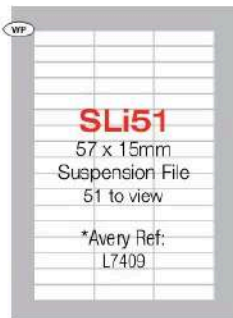

Need something not shown? call us

All sizes are rounded please see label list for exact sizes

*Avery and the Avery product references are trademarks of the Avery Dennison Group. Our Premium Quality Labels are not made or endorsed by the Avery Dennison Group. Any size is available in any material subject to tool availability on a three to five business day delivery. Please call for further details. Terms and conditions apply. E & OE.