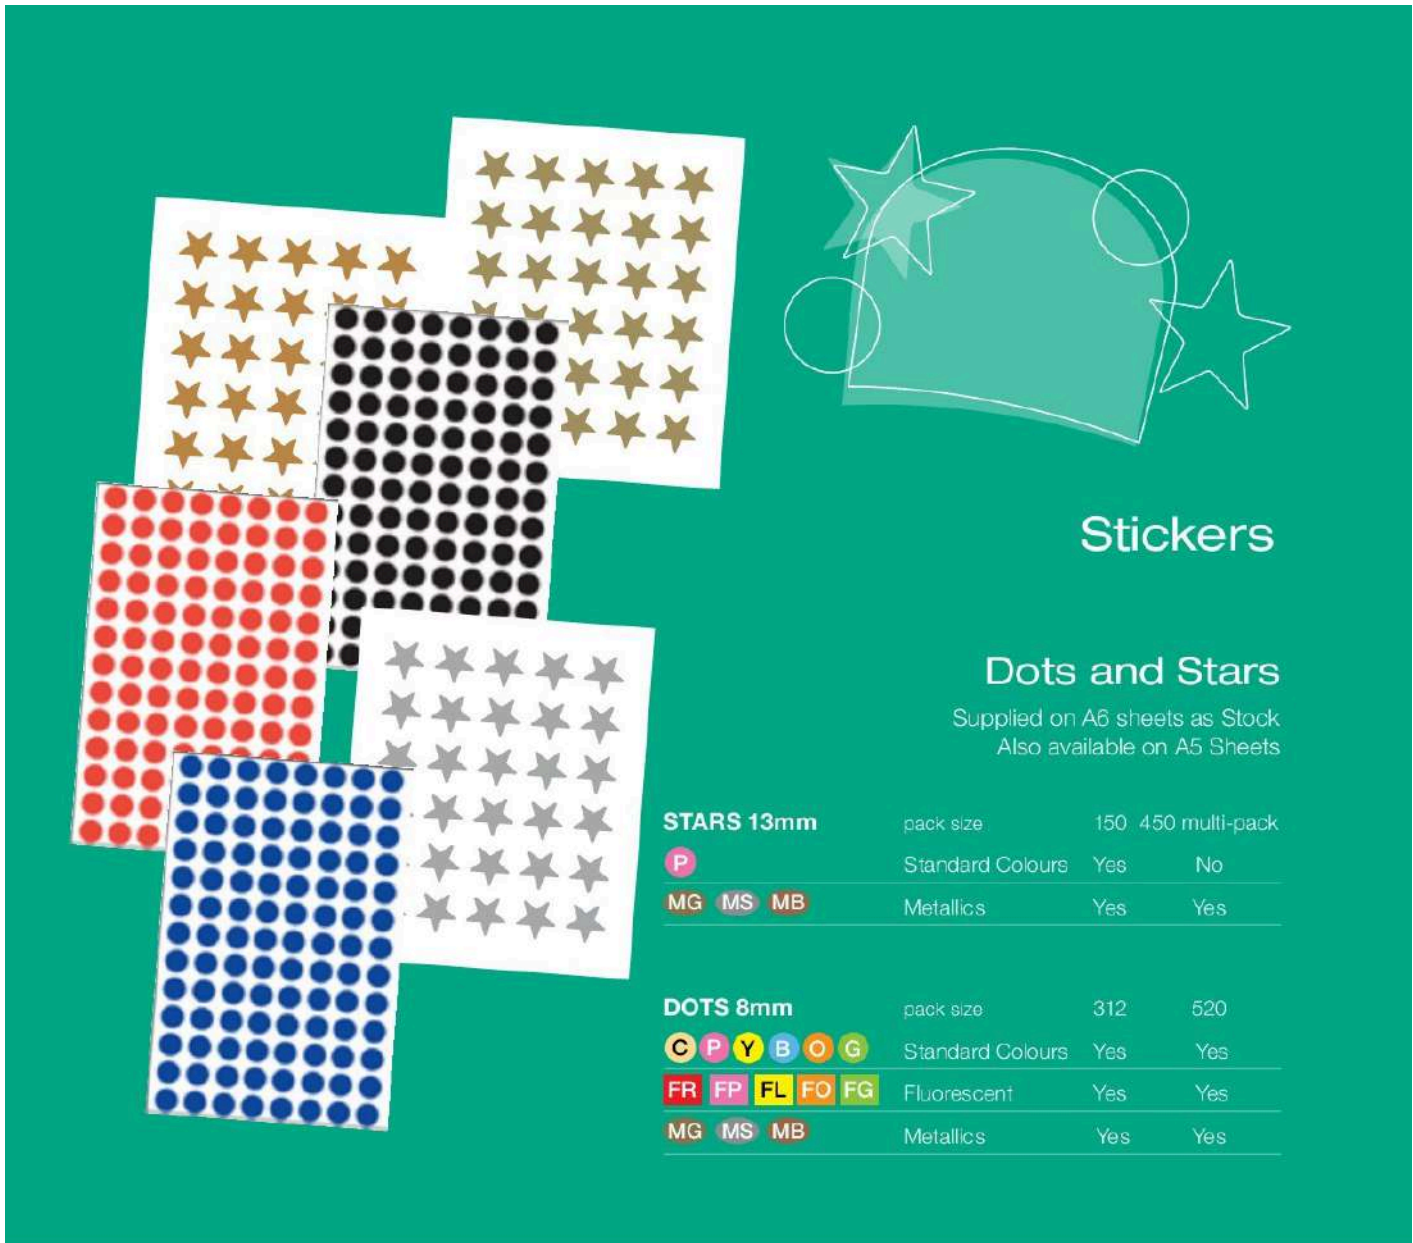

136mm x 50mm

PL Rolls

500 labels per roll

70mm x 120mm

0121 543 5353

Contact us for more information on any of the above

Stickers

Dots and Stars