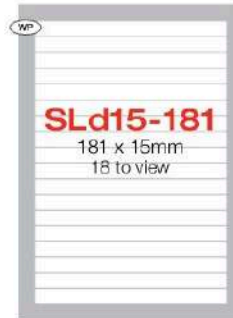

A4 Laser Copy Jet

0121 543 5353

Printer Friendly
**Digital/Laser/
Litho**
(with Bleed)

All sizes are rounded please see label list for exact sizes

*Avery and the Avery product references are trademarks of the Avery Dennison Group. Our Premium Quality Labels are not made or endorsed by the Avery Dennison Group. Any size is available in any material subject to tool availability on a three to five business day delivery. **Please call for further details.** Terms and conditions apply. E & OE.