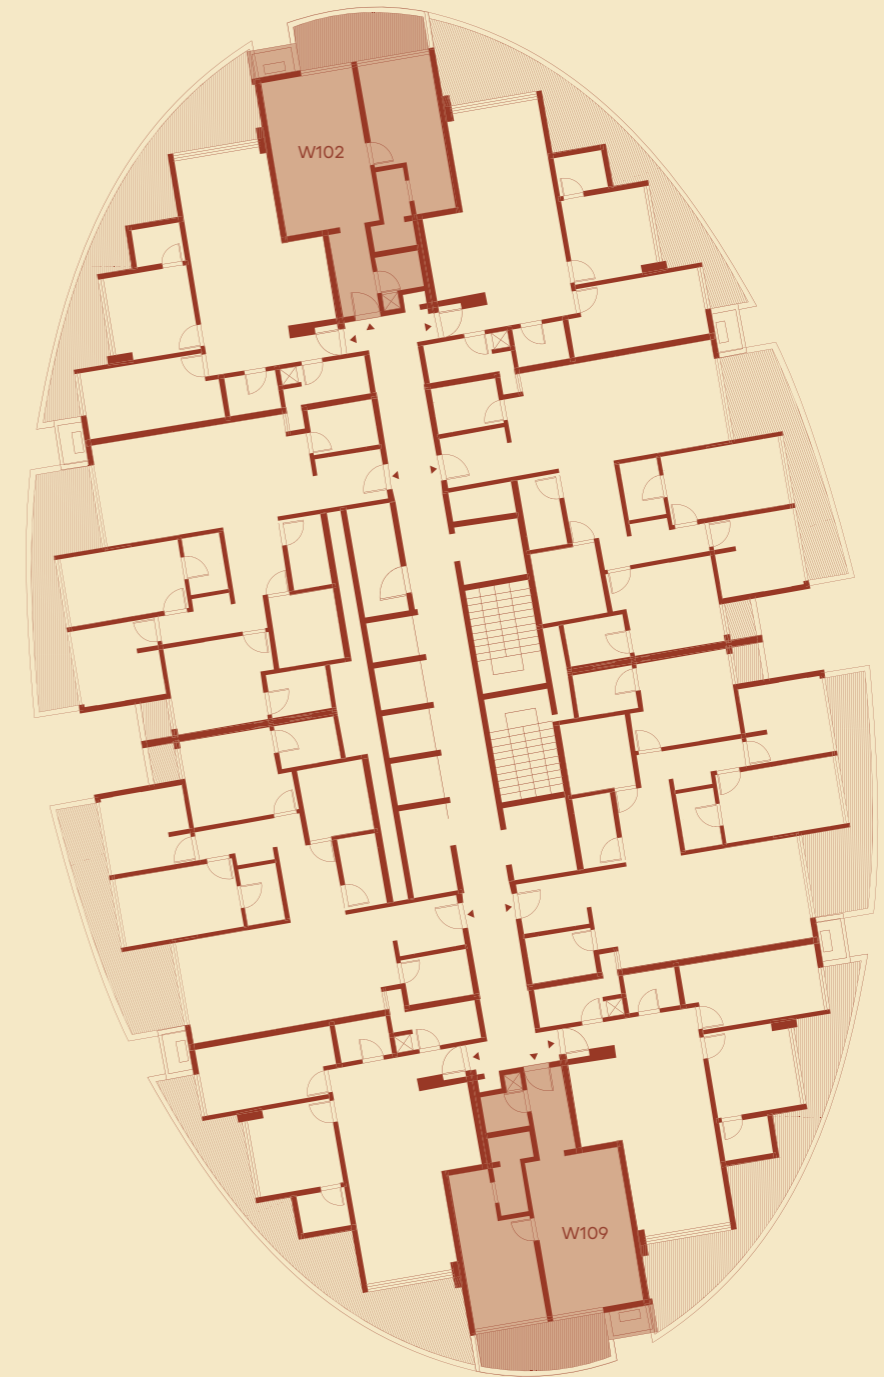

## WEST BLOCK

# 1 BEDROOM

Open-plan kitchen,  
living, & dining area

Private Terrace for  
Outdoor Living

Laundry Room

2 Bathrooms

Pantry

~82 sqm

Type 01  
W102 - W802

Type 02  
W109 - W809

The highlighted units indicate the location of these 1-Bedroom layouts on each level.