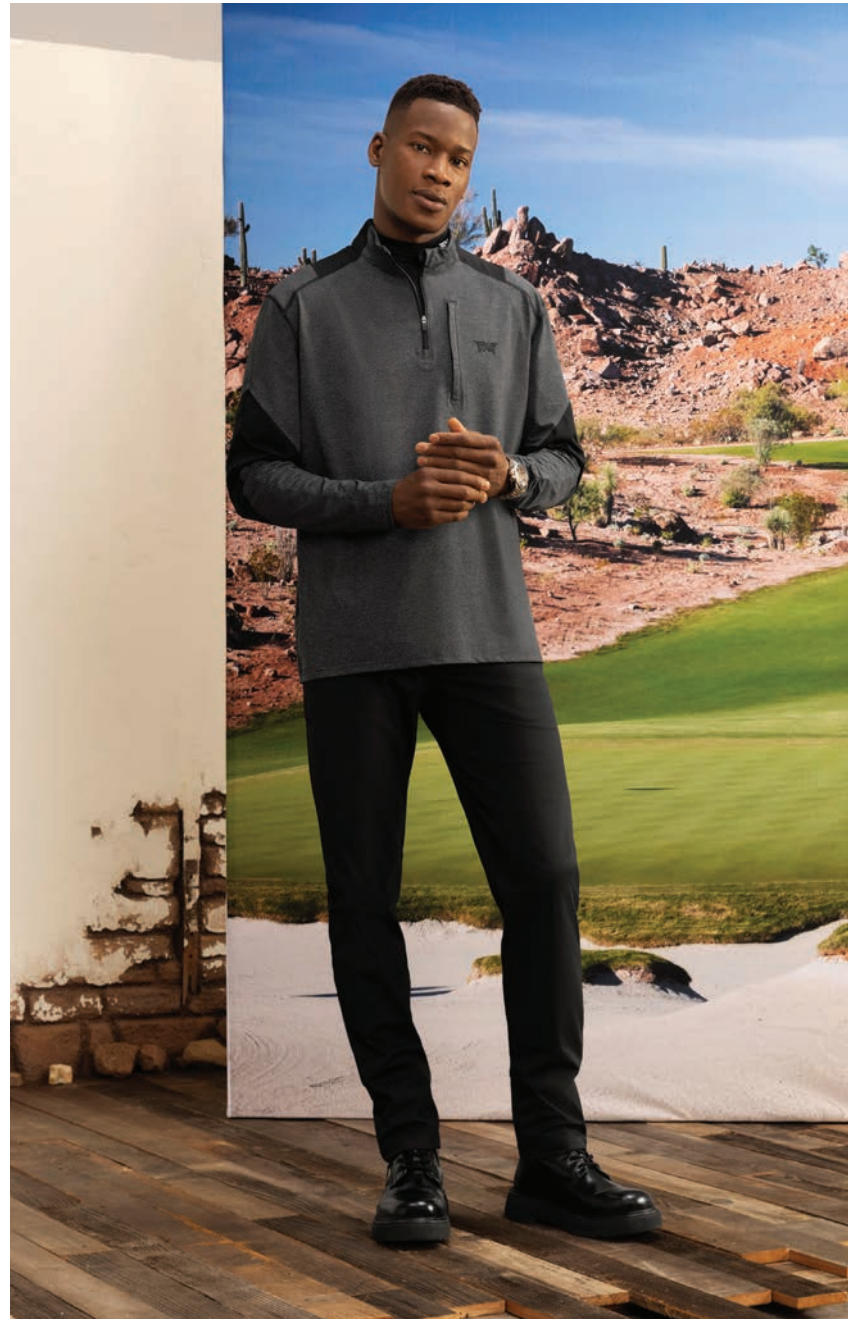

MEN'S ESSENTIAL BASELAYER
MEN'S paneled 1/4-ZIP PULLOVER
MEN'S CLASSIC GOLFER PANTS