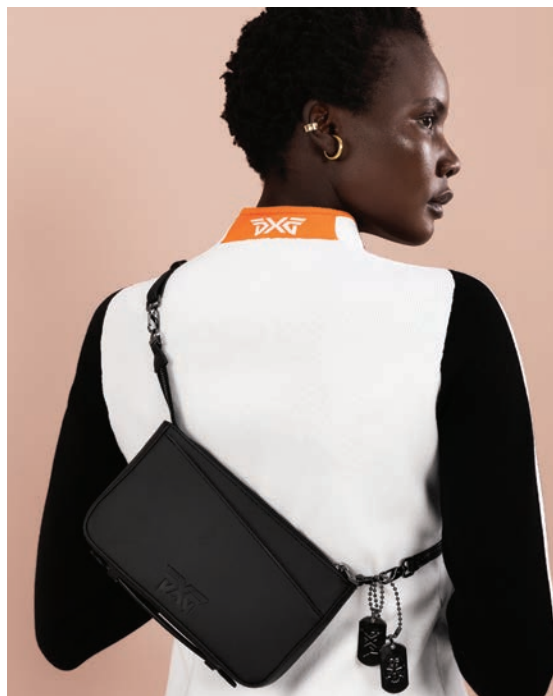

WOMEN'S FULL-ZIP CUFF CARDIGAN
CACTUS LEATHER SIGNATURE CROSSBODY BAG
WOMEN'S KHAKI GOLFER SKIRT