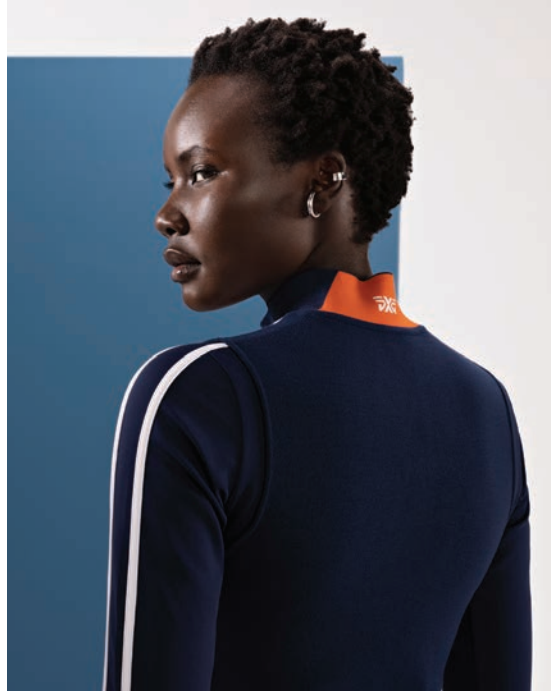

WOMEN'S PLEATED GOLF DRESS
WOMEN'S CROP LOGO TAPE TOP