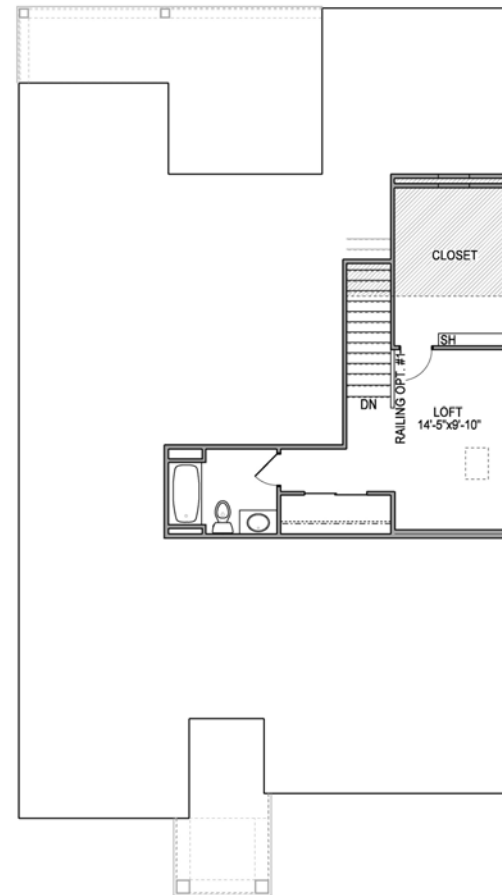

OPT. 3 SEASON ROOM

OPT. SCREENED PORCH

OPT. EXPANDED BREAKFAST NOOK

OPT. DEN ILO DINING

OPT. DELUXE KITCHEN

OPT. BEDROOM 3

OPT. LUXURY BATH

OPT. EXPANDED LOFT

OPT. VAULTED CEILING WITH 2ND FLOOR

BEDROOM 4 ILO LOFT