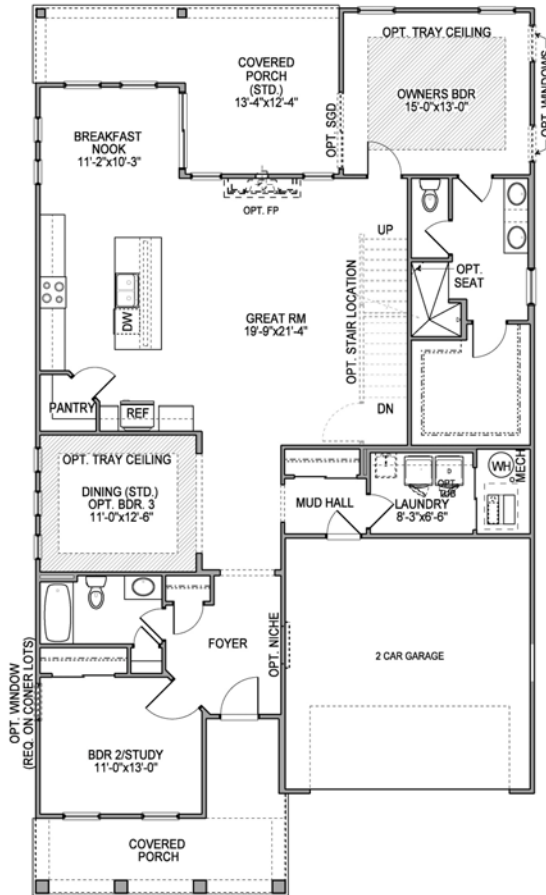

OPT. 3 SEASON ROOM

OPT. SCREENED PORCH

OPT. EXPANDED BREAKFAST NOOK

OPT. DEN ILO DINING

OPT. DELUXE KITCHEN

OPT. BEDROOM 3

OPT. LUXURY BATH

OPT. EXPANDED LOFT

OPT. VAULTED CEILING WITH 2ND FLOOR

BEDROOM 4 ILO LOFT