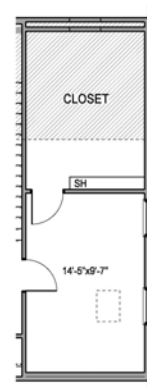

OPT. 3 SEASON ROOM

OPT. SCREENED PORCH

OPT. EXPANDED BREAKFAST NOOK

OPT. DEN ILO DINING

OPT. DELUXE KITCHEN

OPT. BEDROOM 3

OPT. LUXURY BATH

OPT. EXPANDED LOFT

OPT. VAULTED CEILING WITH 2ND FLOOR

BEDROOM 4 ILO LOFT