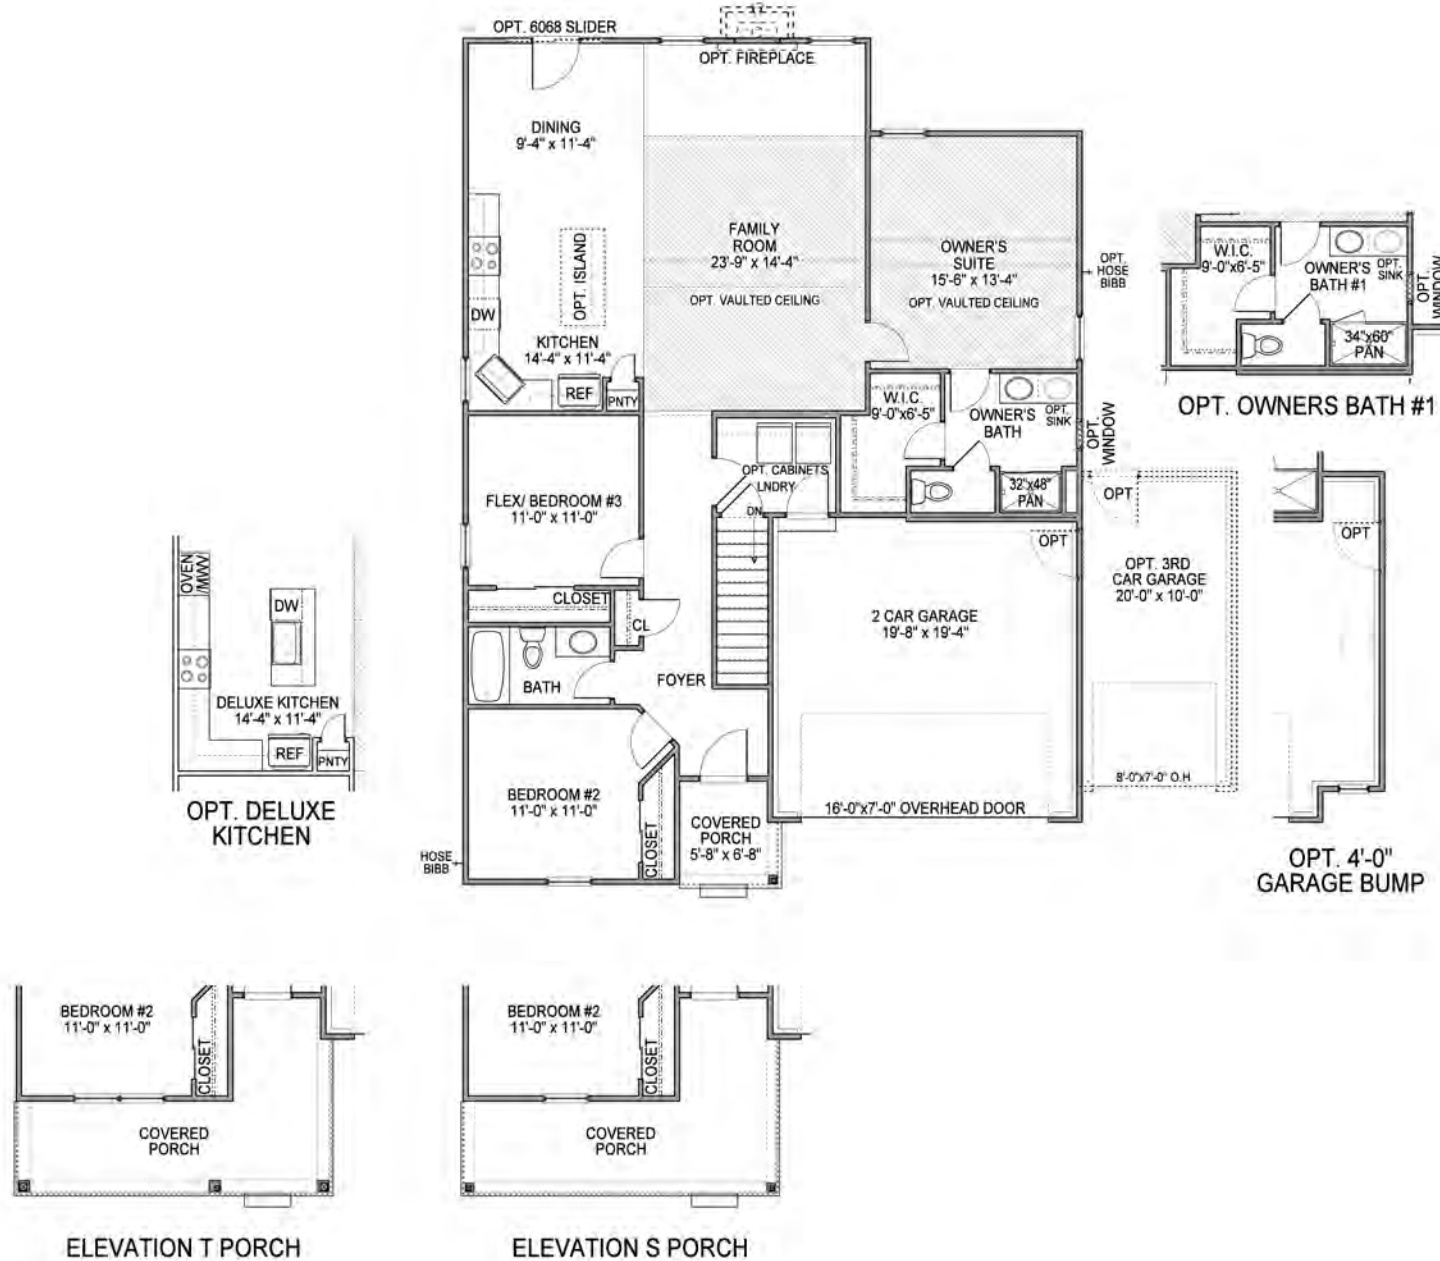

Because we are constantly improving our product, we reserve the right to revise, change, and/or substitute product features, dimensions, specifications, architectural details and designs without notice. This brochure is for illustration purposes only. Prices are subject to change without notice. Room dimensions are approximate and calculated from inside the partition. Rev. 9/25