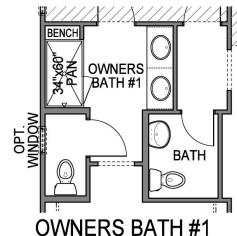

Glacier Pointe THE ADDISON

ADDISON A

*ADDISON R

**Available in Phase 4 Only*

Glacier Pointe THE ADDISON

OPT. 3 SEASON ROOM

OPT. SCREENED PORCH

OPT. J&J BATH

POWDER RM WITH
OPT. LUXURY OWNERS BATH

LUXURY OWNERS BATH

OWNERS BATH #1

OPT. STUDY

DELUXE KITCHEN

BUTLER'S PANTRY
ILO CLOSET

VAULTED CEILING

Because we are constantly improving our product, we reserve the right to revise, change, and/or substitute product features, dimensions, specifications, architectural details and designs without notice. This brochure is for illustration purposes only. Prices are subject to change without notice. Room dimensions are approximate and calculated from inside the partition. Rev. 5/26