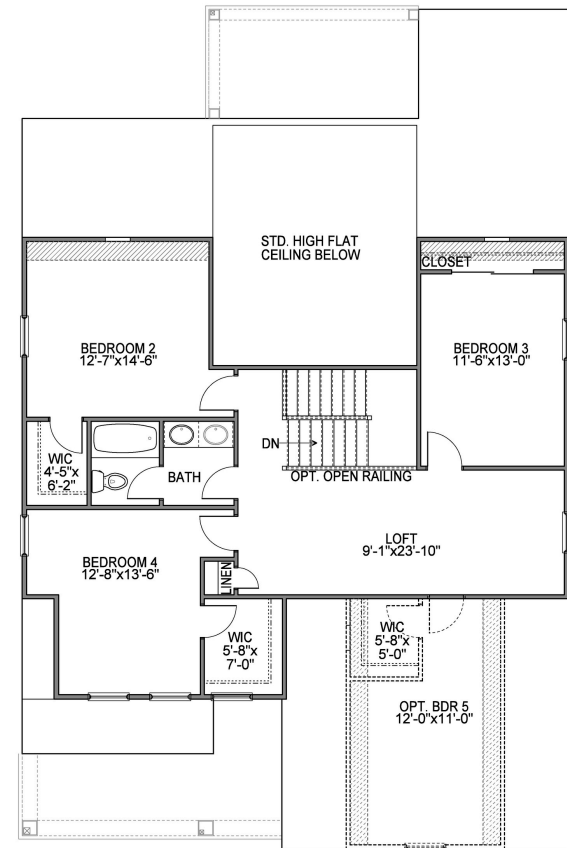

Glacier Pointe THE ADDISON

ADDISON A

*ADDISON R

**Available in Phase 4 Only*

Glacier Pointe THE ADDISON

OPT. 3 SEASON ROOM

OPT. SCREENED PORCH

OPT. J&J BATH

POWDER RM WITH
OPT. LUXURY OWNERS BATH

LUXURY OWNERS BATH

OWNERS BATH #1

OPT. STUDY

DELUXE KITCHEN

BUTLER'S PANTRY
ILO CLOSET

VAULTED CEILING

Because we are constantly improving our product, we reserve the right to revise, change, and/or substitute product features, dimensions, specifications, architectural details and designs without notice. This brochure is for illustration purposes only. Prices are subject to change without notice. Room dimensions are approximate and calculated from inside the partition. Rev. 5/26