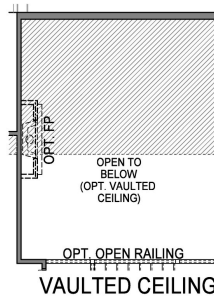

POWDER RM WITH
OPT. LUXURY OWNERS BATH

LUXURY OWNERS BATH

OWNERS BATH #1

OPT. STUDY

DELUXE KITCHEN

BUTLER'S PANTRY
ILO CLOSET

VAULTED CEILING

Because we are constantly improving our product, we reserve the right to revise, change, and/or substitute product features, dimensions, specifications, architectural details and designs without notice. This brochure is for illustration purposes only. Prices are subject to change without notice. Room dimensions are approximate and calculated from inside the partition. Rev. 5/26