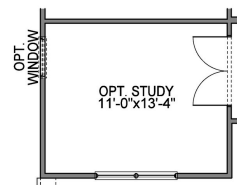

POWDER RM WITH
OPT. LUXURY OWNERS BATH

LUXURY OWNERS BATH

OWNERS BATH #1

OPT. STUDY

DELUXE KITCHEN

BUTLER'S PANTRY
ILO CLOSET

VAULTED CEILING

Because we are constantly improving our product, we reserve the right to revise, change, and/or substitute product features, dimensions, specifications, architectural details and designs without notice. This brochure is for illustration purposes only. Prices are subject to change without notice. Room dimensions are approximate and calculated from inside the partition. Rev. 5/26