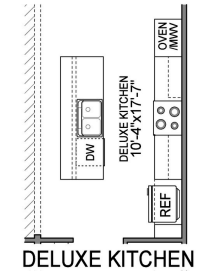

POWDER RM WITH
OPT. LUXURY OWNERS BATH

LUXURY OWNERS BATH

OWNERS BATH #1

OPT. STUDY

DELUXE KITCHEN

BUTLER'S PANTRY
ILO CLOSET

VAULTED CEILING

Because we are constantly improving our product, we reserve the right to revise, change, and/or substitute product features, dimensions, specifications, architectural details and designs without notice. This brochure is for illustration purposes only. Prices are subject to change without notice. Room dimensions are approximate and calculated from inside the partition. Rev. 5/26