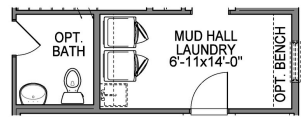

Glacier Pointe THE ADDISON

ADDISON A

*ADDISON R

**Available in Phase 4 Only*

Glacier Pointe THE ADDISON

OPT. 3 SEASON ROOM

OPT. SCREENED PORCH

OPT. J&J BATH

POWDER RM WITH
OPT. LUXURY OWNERS BATH

LUXURY OWNERS BATH

OWNERS BATH #1

OPT. STUDY

DELUXE KITCHEN

BUTLER'S PANTRY
ILO CLOSET

VAULTED CEILING

Because we are constantly improving our product, we reserve the right to revise, change, and/or substitute product features, dimensions, specifications, architectural details and designs without notice. This brochure is for illustration purposes only. Prices are subject to change without notice. Room dimensions are approximate and calculated from inside the partition. Rev. 5/26