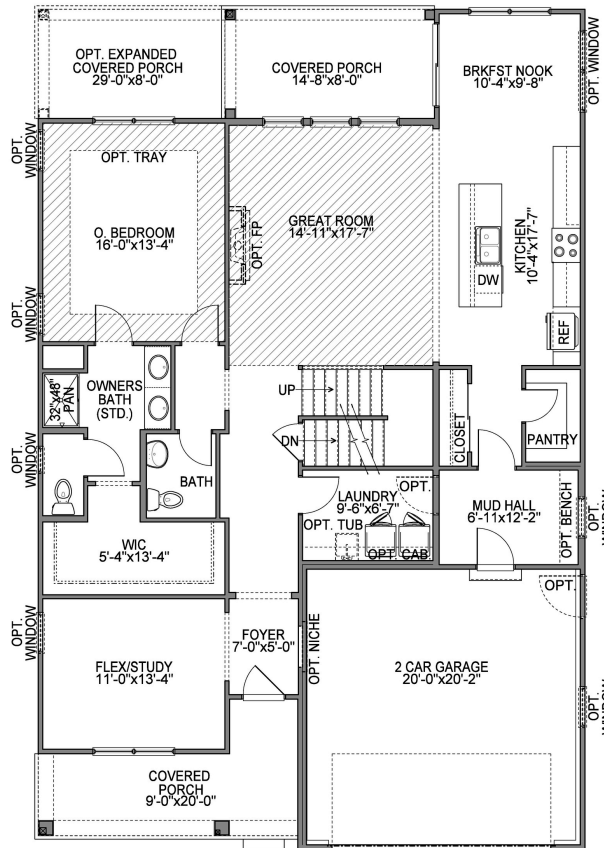

Glacier Pointe THE ADDISON

ADDISON A

*ADDISON R

**Available in Phase 4 Only*

Glacier Pointe THE ADDISON

OPT. 3 SEASON ROOM

OPT. SCREENED PORCH

OPT. J&J BATH

POWDER RM WITH
OPT. LUXURY OWNERS BATH

LUXURY OWNERS BATH

OWNERS BATH #1

OPT. STUDY

DELUXE KITCHEN

BUTLER'S PANTRY
ILO CLOSET

VAULTED CEILING

Because we are constantly improving our product, we reserve the right to revise, change, and/or substitute product features, dimensions, specifications, architectural details and designs without notice. This brochure is for illustration purposes only. Prices are subject to change without notice. Room dimensions are approximate and calculated from inside the partition. Rev. 5/26