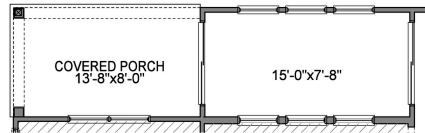

Glacier Pointe THE ADDISON

ADDISON A

*ADDISON R

**Available in Phase 4 Only*

Glacier Pointe THE ADDISON

OPT. 3 SEASON ROOM

OPT. SCREENED PORCH

OPT. J&J BATH

POWDER RM WITH
OPT. LUXURY OWNERS BATH

LUXURY OWNERS BATH

OWNERS BATH #1

OPT. STUDY

DELUXE KITCHEN

BUTLER'S PANTRY
ILO CLOSET

VAULTED CEILING

Because we are constantly improving our product, we reserve the right to revise, change, and/or substitute product features, dimensions, specifications, architectural details and designs without notice. This brochure is for illustration purposes only. Prices are subject to change without notice. Room dimensions are approximate and calculated from inside the partition. Rev. 5/26