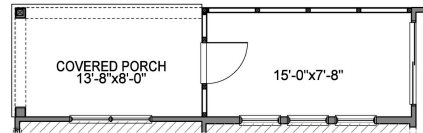

Glacier Pointe THE ADDISON

ADDISON A

*ADDISON R

**Available in Phase 4 Only*

Glacier Pointe THE ADDISON

OPT. 3 SEASON ROOM

OPT. SCREENED PORCH

OPT. J&J BATH

POWDER RM WITH
OPT. LUXURY OWNERS BATH

LUXURY OWNERS BATH

OWNERS BATH #1

OPT. STUDY

DELUXE KITCHEN

BUTLER'S PANTRY
ILO CLOSET

VAULTED CEILING

Because we are constantly improving our product, we reserve the right to revise, change, and/or substitute product features, dimensions, specifications, architectural details and designs without notice. This brochure is for illustration purposes only. Prices are subject to change without notice. Room dimensions are approximate and calculated from inside the partition. Rev. 5/26