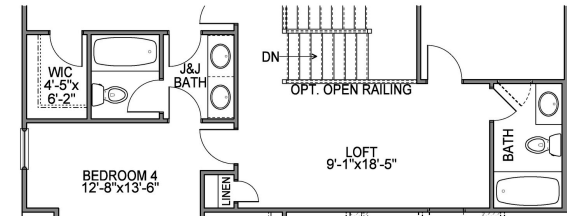

Glacier Pointe THE ADDISON

ADDISON A

*ADDISON R

**Available in Phase 4 Only*

Glacier Pointe THE ADDISON

OPT. 3 SEASON ROOM

OPT. SCREENED PORCH

OPT. J&J BATH

POWDER RM WITH
OPT. LUXURY OWNERS BATH

LUXURY OWNERS BATH

OWNERS BATH #1

OPT. STUDY

DELUXE KITCHEN

BUTLER'S PANTRY
ILO CLOSET

VAULTED CEILING

Because we are constantly improving our product, we reserve the right to revise, change, and/or substitute product features, dimensions, specifications, architectural details and designs without notice. This brochure is for illustration purposes only. Prices are subject to change without notice. Room dimensions are approximate and calculated from inside the partition. Rev. 5/26