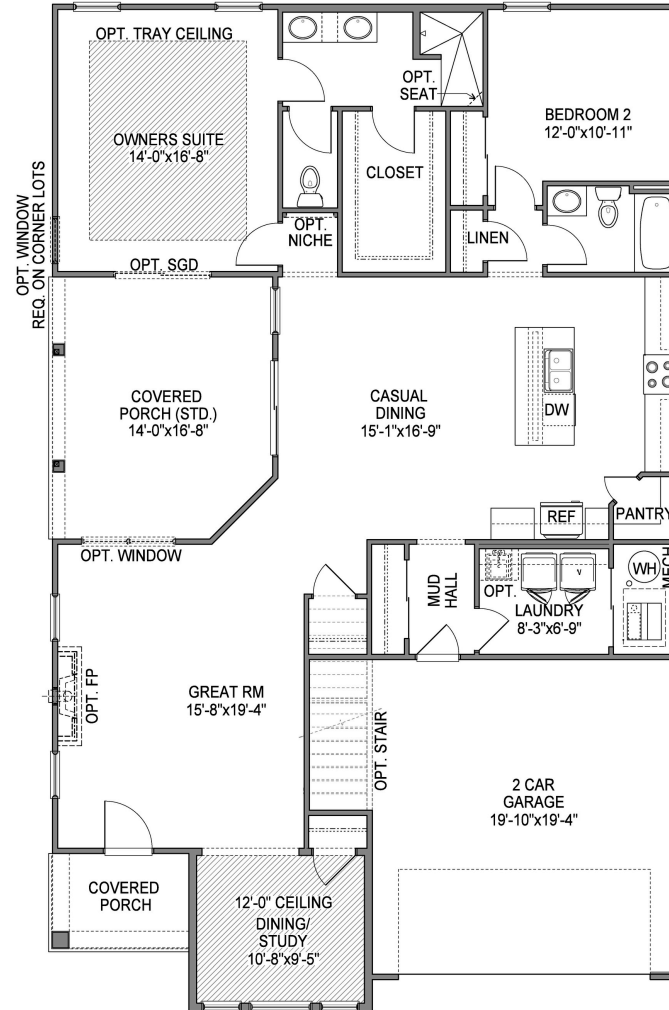

Glacier Pointe THE HANOVER

HANOVER A

*HANOVER R

**Available in Phase 4 Only*

Glacier Pointe THE HANOVER

OPT. DELUXE KITCHEN

OPT. SCREENED PORCH

OPT. 3 SEASON ROOM

OPT. STUDY

Because we are constantly improving our product, we reserve the right to revise, change, and/or substitute product features, dimensions, specifications, architectural details and designs without notice. This brochure is for illustration purposes only. Prices are subject to change without notice. Room dimensions are approximate and calculated from inside the partition. Rev. 5/26