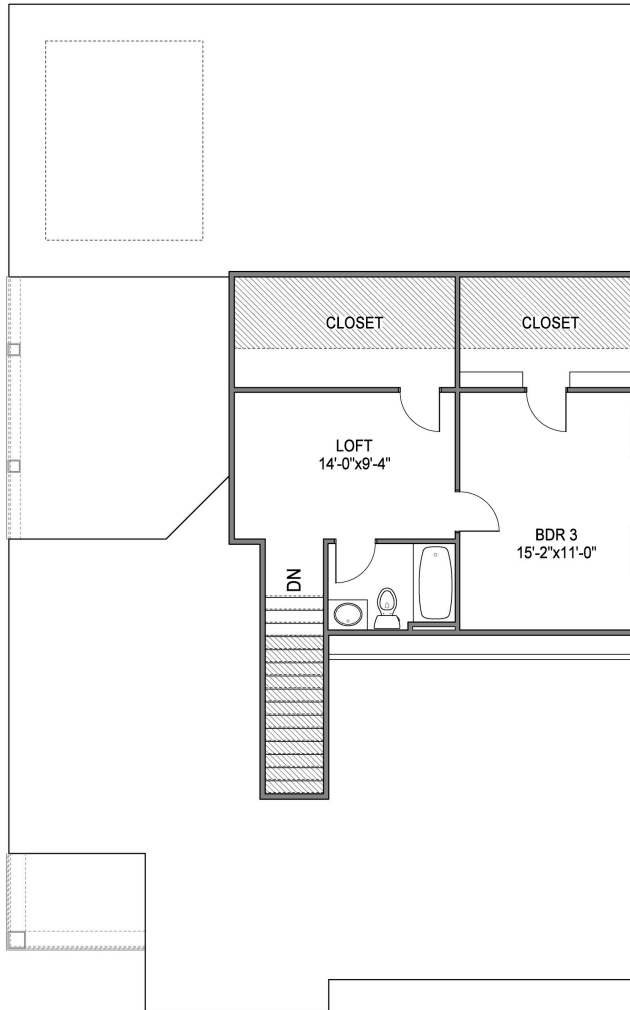

Glacier Pointe THE HANOVER

HANOVER A

*HANOVER R

**Available in Phase 4 Only*

Glacier Pointe THE HANOVER

OPT. DELUXE KITCHEN

OPT. SCREENED PORCH

OPT. 3 SEASON ROOM

OPT. STUDY

Because we are constantly improving our product, we reserve the right to revise, change, and/or substitute product features, dimensions, specifications, architectural details and designs without notice. This brochure is for illustration purposes only. Prices are subject to change without notice. Room dimensions are approximate and calculated from inside the partition. Rev. 5/26