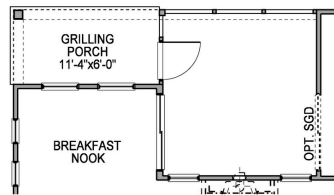

# Glacier Pointe THE YORK

OPT. 3 SEASON ROOM

OPT. SCREENED PORCH

OPT. EXPANDED BREAKFAST NOOK

OPT. DEN ILO DINING

OPT. DELUXE KITCHEN

OPT. BEDROOM 3

OPT. LUXURY BATH

Room dimensions are approximate and calculated from inside the partition. Rev. 5/26