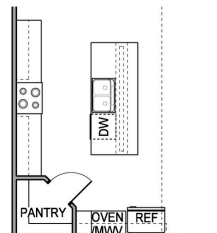

# Glacier Pointe THE YORK

OPT. 3 SEASON ROOM

OPT. SCREENED PORCH

OPT. EXPANDED BREAKFAST NOOK

OPT. DEN ILO DINING

OPT. DELUXE KITCHEN

OPT. BEDROOM 3

OPT. LUXURY BATH

Room dimensions are approximate and calculated from inside the partition. Rev. 5/26