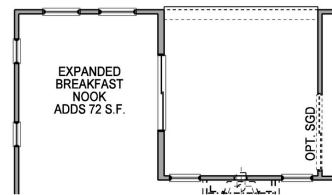

# Glacier Pointe THE YORK

OPT. 3 SEASON ROOM

OPT. SCREENED PORCH

OPT. EXPANDED BREAKFAST NOOK

OPT. DEN ILO DINING

OPT. DELUXE KITCHEN

OPT. BEDROOM 3

OPT. LUXURY BATH

Room dimensions are approximate and calculated from inside the partition. Rev. 5/26