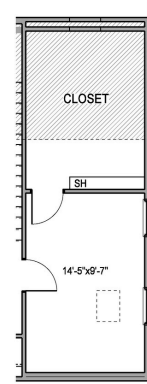

# Glacier Pointe THE YORK

OPT. 3 SEASON ROOM

OPT. SCREENED PORCH

OPT. EXPANDED BREAKFAST NOOK

OPT. DEN ILO DINING

OPT. DELUXE KITCHEN

OPT. BEDROOM 3

OPT. LUXURY BATH

OPT. EXPANDED LOFT

OPT. VAULTED CEILING WITH 2ND FLOOR

BEDROOM 4 ILO LOFT

Because we are constantly improving our product, we reserve the right to revise, change, and/or substitute product features, dimensions, specifications, architectural details and designs without notice. This brochure is for illustration purposes only. Prices are subject to change without notice.

Room dimensions are approximate and calculated from inside the partition. Rev. 5/26