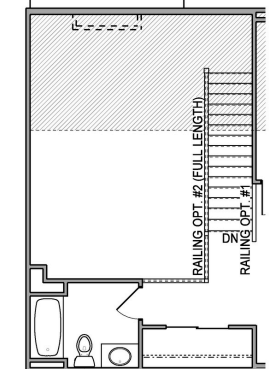

# Glacier Pointe THE YORK

OPT. 3 SEASON ROOM

OPT. SCREENED PORCH

OPT. EXPANDED BREAKFAST NOOK

OPT. DEN ILO DINING

OPT. DELUXE KITCHEN

OPT. BEDROOM 3

OPT. LUXURY BATH

OPT. EXPANDED LOFT

OPT. VAULTED CEILING WITH 2ND FLOOR

BEDROOM 4 ILO LOFT

Because we are constantly improving our product, we reserve the right to revise, change, and/or substitute product features, dimensions, specifications, architectural details and designs without notice. This brochure is for illustration purposes only. Prices are subject to change without notice.

Room dimensions are approximate and calculated from inside the partition. Rev. 5/26