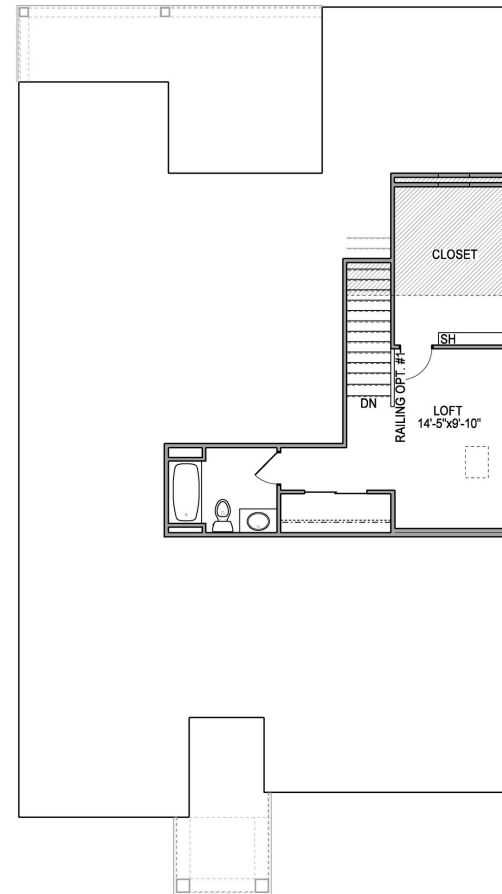

# Glacier Pointe THE YORK

OPT. 3 SEASON ROOM

OPT. SCREENED PORCH

OPT. EXPANDED BREAKFAST NOOK

OPT. DEN ILO DINING

OPT. DELUXE KITCHEN

OPT. BEDROOM 3

OPT. LUXURY BATH

OPT. EXPANDED LOFT

OPT. VAULTED CEILING WITH 2ND FLOOR

BEDROOM 4 ILO LOFT

Because we are constantly improving our product, we reserve the right to revise, change, and/or substitute product features, dimensions, specifications, architectural details and designs without notice. This brochure is for illustration purposes only. Prices are subject to change without notice.

Room dimensions are approximate and calculated from inside the partition. Rev. 5/26