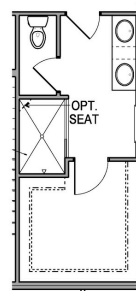

# Glacier Pointe THE YORK

OPT. 3 SEASON ROOM

OPT. SCREENED PORCH

OPT. EXPANDED BREAKFAST NOOK

OPT. DEN ILO DINING

OPT. DELUXE KITCHEN

OPT. BEDROOM 3

OPT. LUXURY BATH

OPT. EXPANDED LOFT

OPT. VAULTED CEILING WITH 2ND FLOOR

BEDROOM 4 ILO LOFT

Because we are constantly improving our product, we reserve the right to revise, change, and/or substitute product features, dimensions, specifications, architectural details and designs without notice. This brochure is for illustration purposes only. Prices are subject to change without notice.

Room dimensions are approximate and calculated from inside the partition. Rev. 5/26