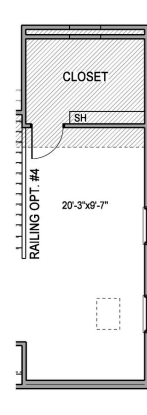

# Glacier Pointe THE YORK

OPT. 3 SEASON ROOM

OPT. SCREENED PORCH

OPT. EXPANDED BREAKFAST NOOK

OPT. DEN ILO DINING

OPT. DELUXE KITCHEN

OPT. BEDROOM 3

OPT. LUXURY BATH

OPT. EXPANDED LOFT

OPT. VAULTED CEILING WITH 2ND FLOOR

BEDROOM 4 ILO LOFT

Because we are constantly improving our product, we reserve the right to revise, change, and/or substitute product features, dimensions, specifications, architectural details and designs without notice. This brochure is for illustration purposes only. Prices are subject to change without notice.

Room dimensions are approximate and calculated from inside the partition. Rev. 5/26