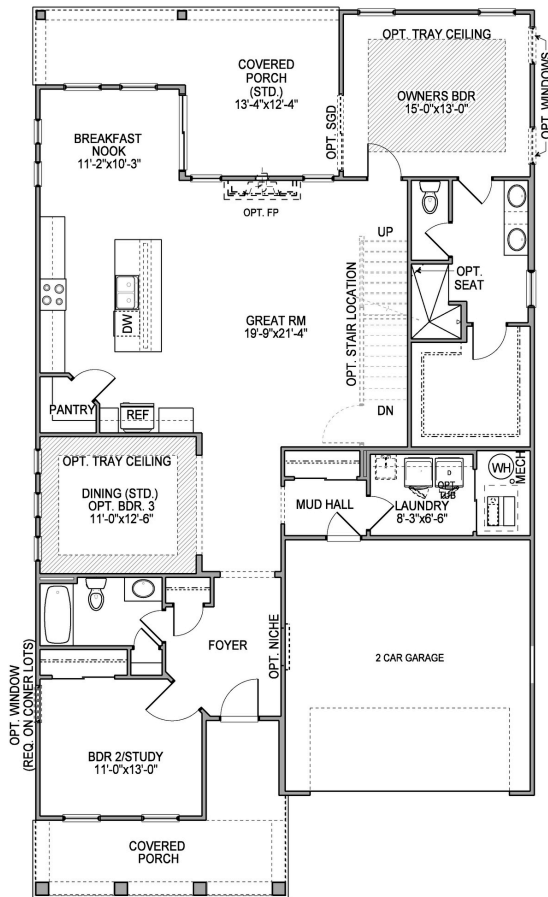

# Glacier Pointe THE YORK

OPT. 3 SEASON ROOM

OPT. SCREENED PORCH

OPT. EXPANDED BREAKFAST NOOK

OPT. DEN ILO DINING

OPT. DELUXE KITCHEN

OPT. BEDROOM 3

OPT. LUXURY BATH

OPT. EXPANDED LOFT

OPT. VAULTED CEILING WITH 2ND FLOOR

BEDROOM 4 ILO LOFT

Because we are constantly improving our product, we reserve the right to revise, change, and/or substitute product features, dimensions, specifications, architectural details and designs without notice. This brochure is for illustration purposes only. Prices are subject to change without notice.

Room dimensions are approximate and calculated from inside the partition. Rev. 5/26