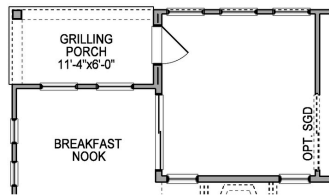

# Glacier Pointe THE YORK

OPT. 3 SEASON ROOM

OPT. SCREENED PORCH

OPT. EXPANDED BREAKFAST NOOK

OPT. DEN ILO DINING

OPT. DELUXE KITCHEN

OPT. BEDROOM 3

OPT. LUXURY BATH

Room dimensions are approximate and calculated from inside the partition. Rev. 5/26