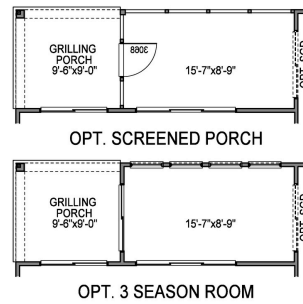

Glacier Pointe THE CHESTER

CHESTER B

*CHESTER R

*CHESTER S

Glacier Pointe THE CHESTER

Because we are constantly improving our product, we reserve the right to revise, change, and/or substitute product features, dimensions, specifications, architectural details and designs without notice. This brochure is for illustration purposes only. Prices are subject to change without notice. Room dimensions are approximate and calculated from inside the partition. Rev. 5/26.