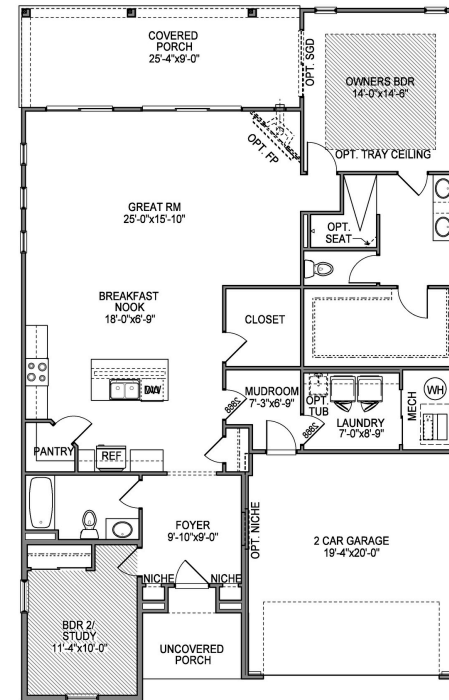

Glacier Pointe THE CHESTER

CHESTER B

*CHESTER R

*CHESTER S

Glacier Pointe THE CHESTER

Because we are constantly improving our product, we reserve the right to revise, change, and/or substitute product features, dimensions, specifications, architectural details and designs without notice. This brochure is for illustration purposes only. Prices are subject to change without notice. Room dimensions are approximate and calculated from inside the partition. Rev. 5/26.