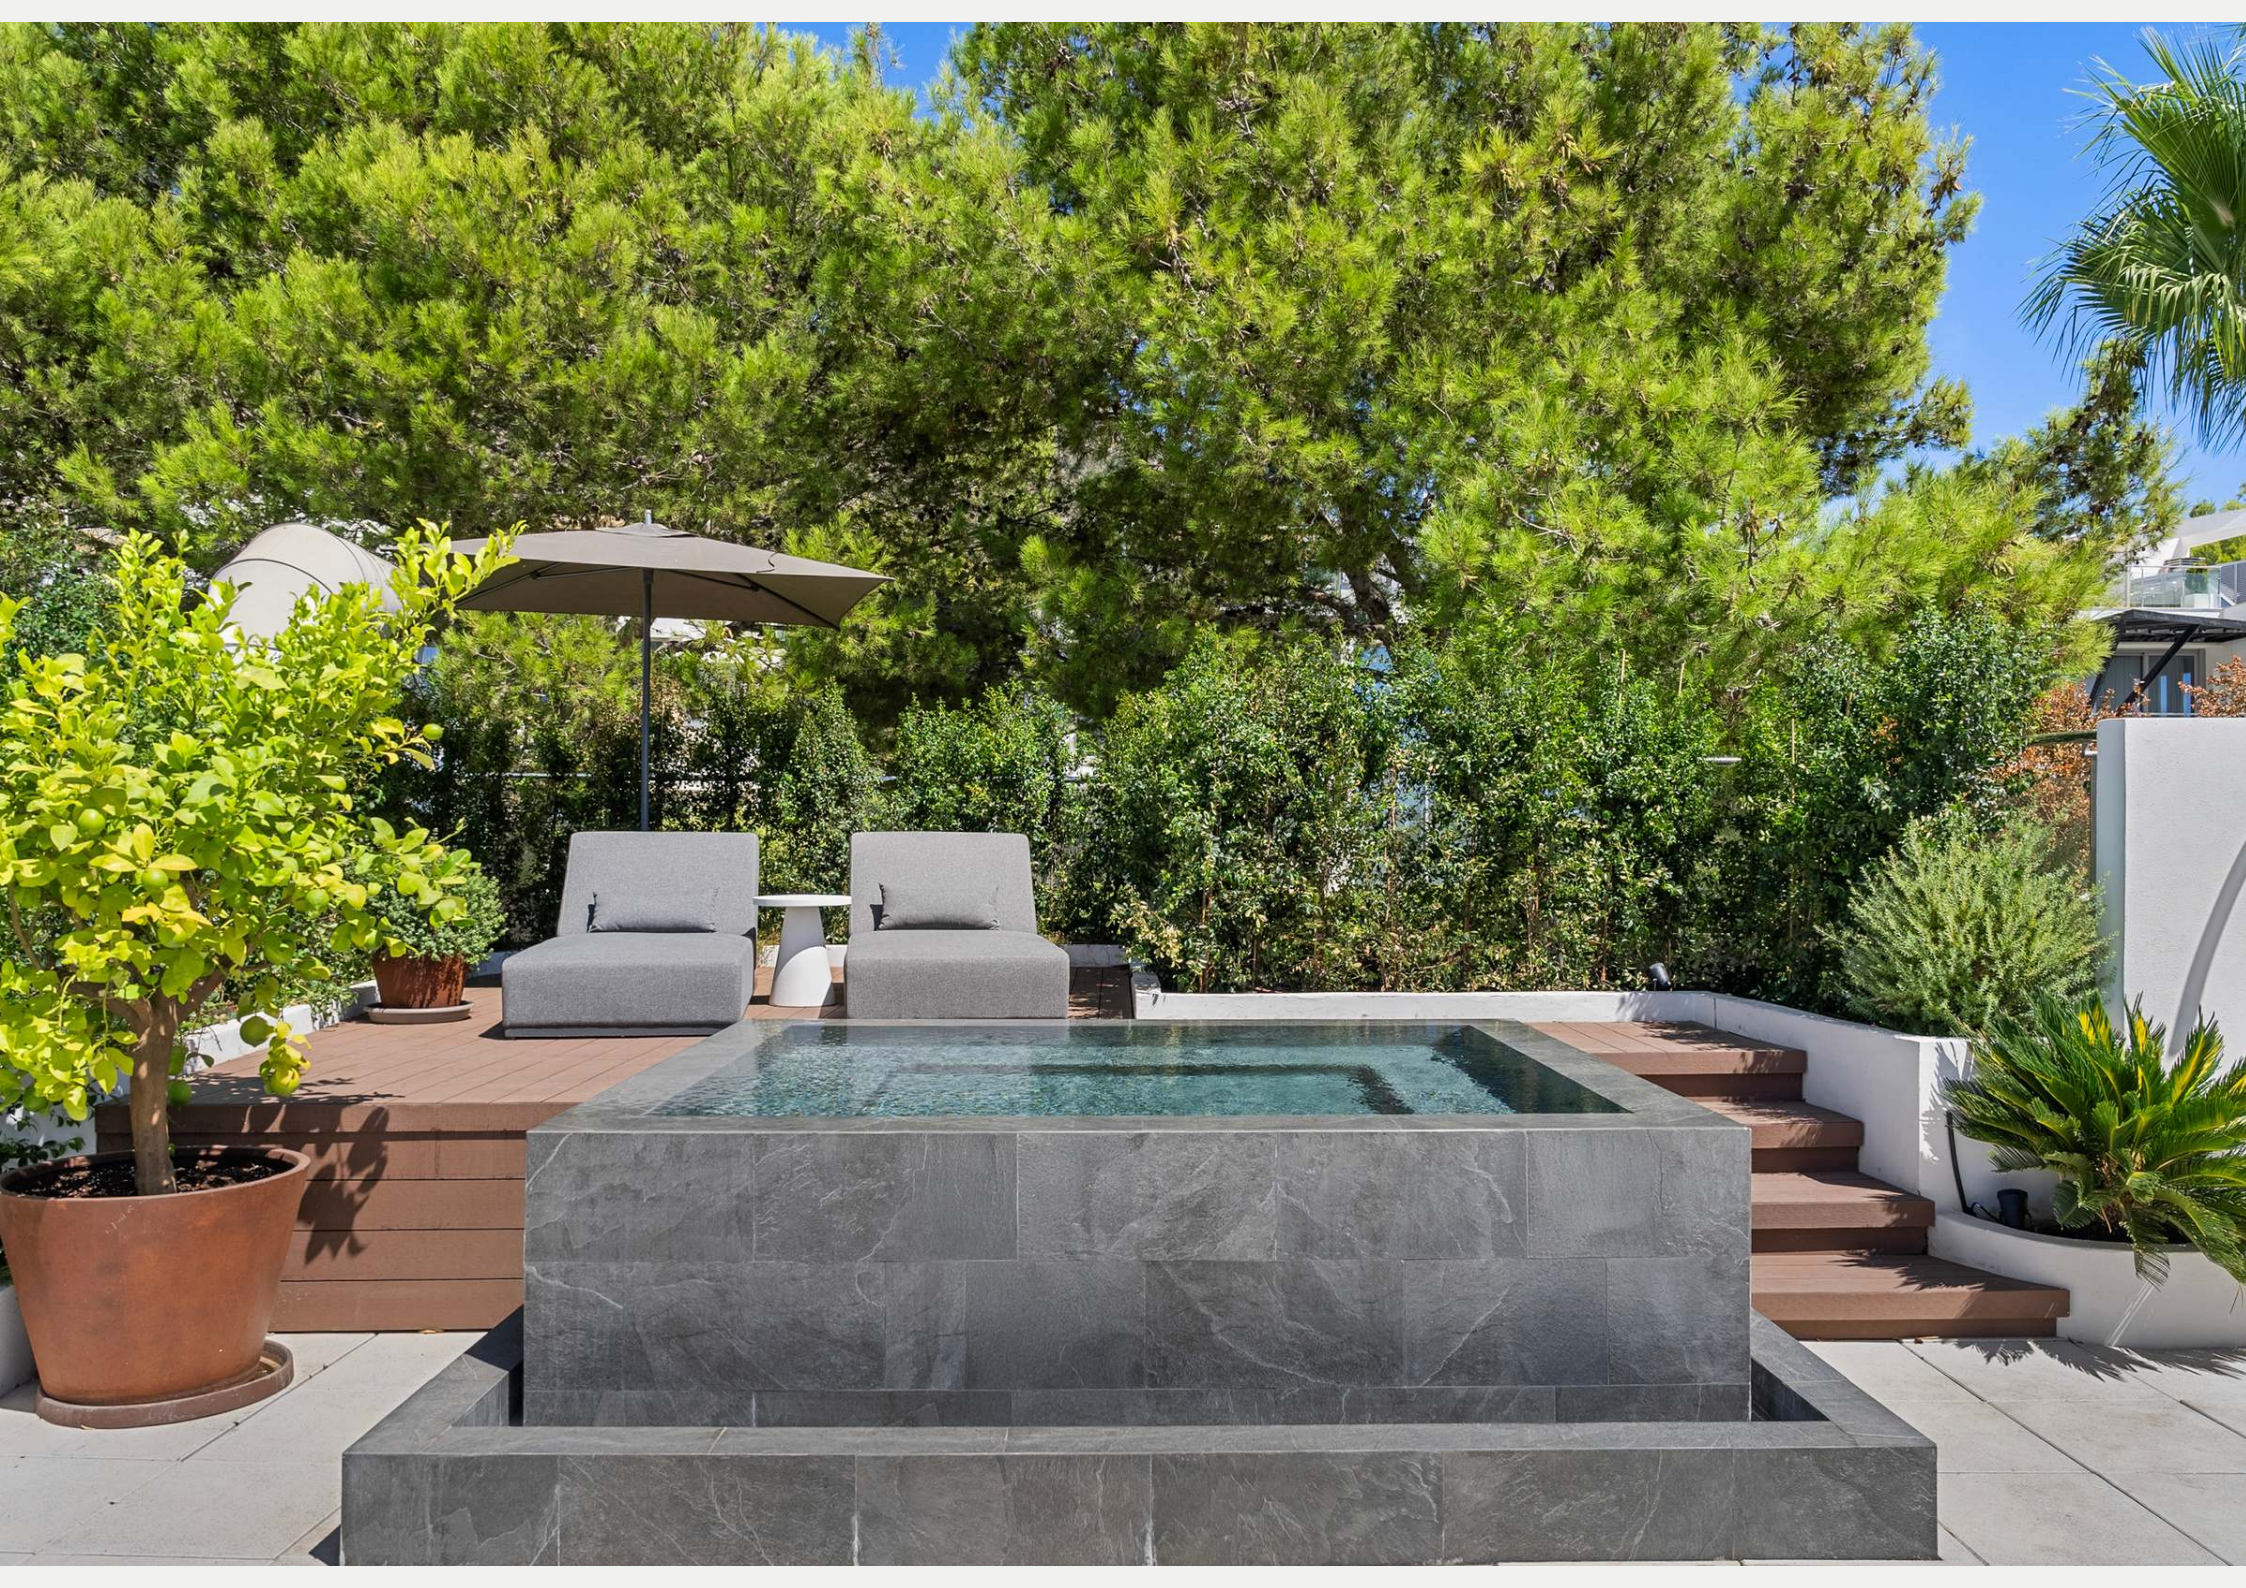

## MEISHO HILLS 204

This semi-detached house seamlessly blends modern design and architectural details, creating a lifestyle of comfort, privacy, and sophistication. Located in the prestigious area of Sierra Blanca, right at the foot of La Concha mountain, you can enjoy panoramic views of the Mediterranean coast. The interior is surrounded by thoughtful details, elegant furnishings and bespoke features that combine practical living with aesthetic design, including a private wine cellar, a discreetly hidden laundry room, an exceptional walk-in closet and a private golf simulator, which can easily be converted into a private cinema.

Spread across four levels, all floors are connected by a private elevator, offering effortless movement from the ground level to the rooftop terrace. The living space is distributed over two levels with large and open areas for socialising, an expansive south-facing terrace with a private pool and bespoke features. On your private roof terrace you can enjoy the sunset with stunning views of the coastline, as well as an outdoor kitchen and jacuzzi for relaxation. The lower level has a private golf simulator that can easily be converted into a cinema room or games room, as well as a garage for 3 cars with additional storage space.

Awarded the prestigious Bentley Award for Best Architecture, Meisho Hills is a testament to luxury living. This gated community of just 58 private homes features 24-hour security, two communal swimming pools and three private spas with saunas, Turkish baths, heated indoor pool and gym.

WINE ROOM

BARBEQUE

CLOSE TO AMENITIES

MEISHO HILLS 204

MODERN ELEGANCE WITH PANORAMIC VIEWS IN PRESTIGIOUS SIERRA BLANCA

< BACK